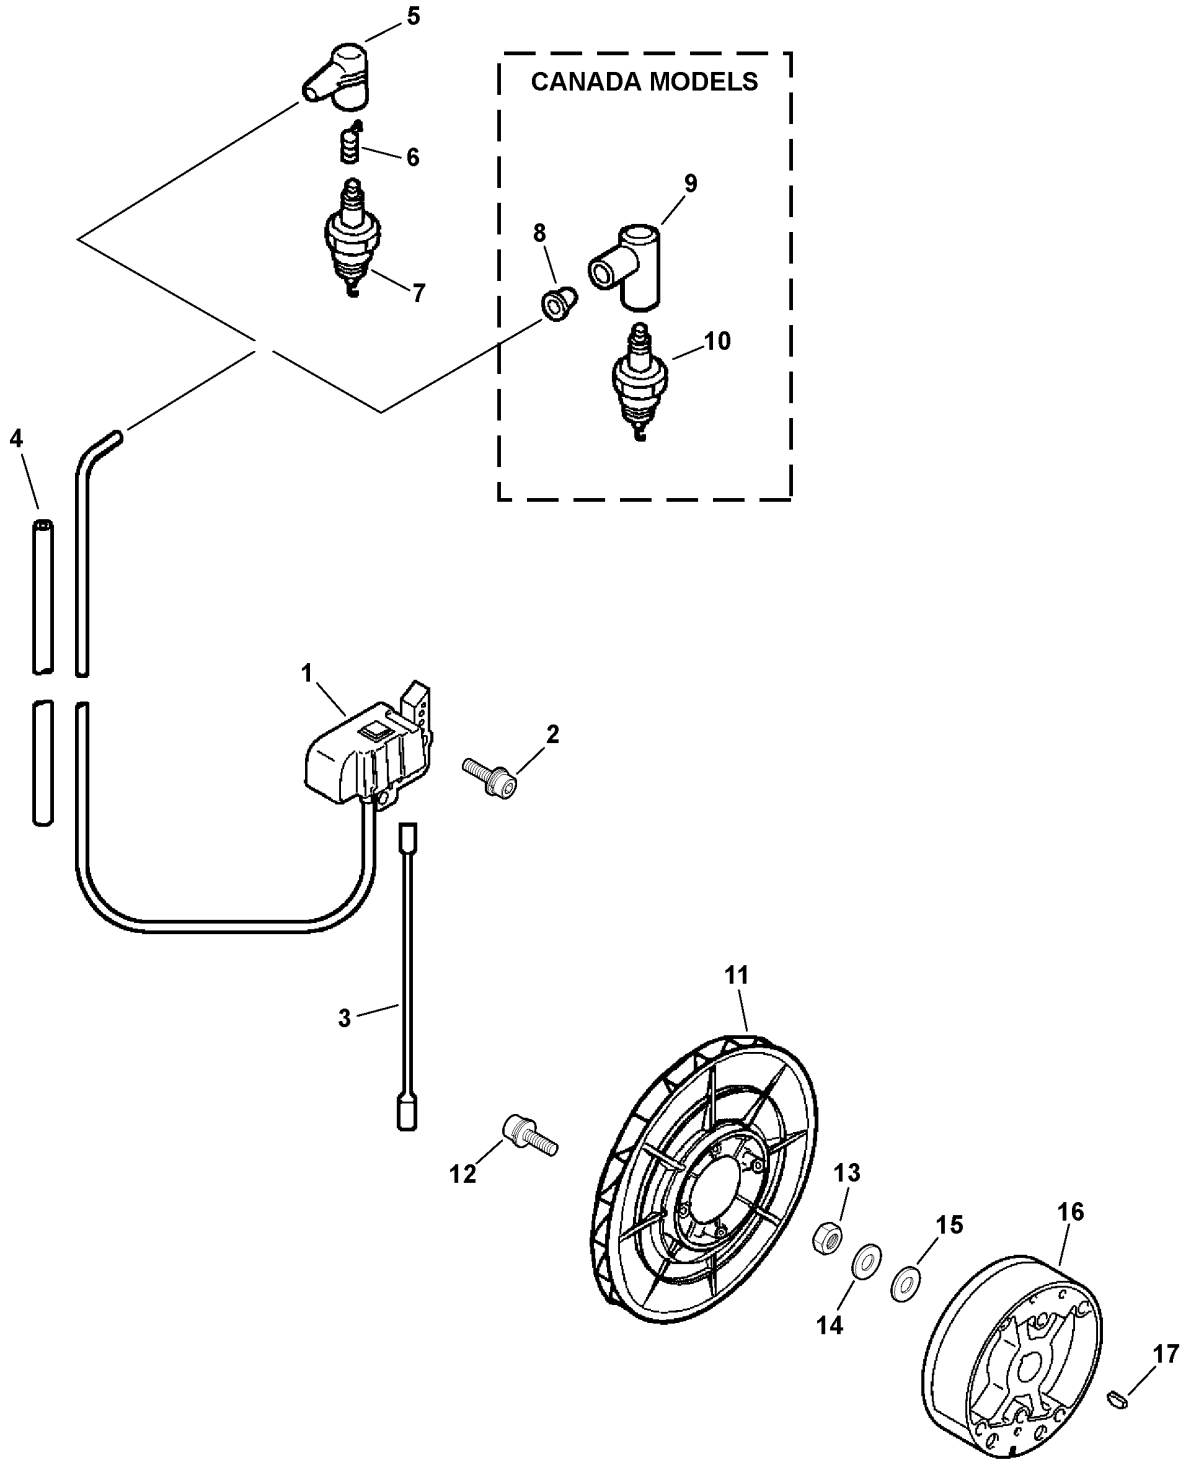

This Intentionally Left Blank

SB1070 0001 000

ITEM	PART NUMBER	QTY	DESCRIPTION	REMARKS
1	SB1070	1	SHORT BLOCK	INCLUDES ITEMS 2-19
2	90016205022	4	BOLT 5X22	
3	A130000510	1	CYLINDER	
4	V100000100	1	GASKET, CYLINDER ¹	
5	P021002982	1	PISTON KIT	INCLUDES ITEMS 6-11
6	A101000030	1	RING, PISTON	
7	A101000020	1	RING, PISTON	
8	V608000010	1	PIN, PISTON	
9	10001500120	2	CIRCLIP, PISTON PIN	
10	V307000060	2	WASHER 10	
11	V555000010	1	BEARING, NEEDLE	
12	A011000140	1	CRANKSHAFT ASY	
13	P021002990	1	CRANKCASE KIT	INCLUDES ITEMS 14-18
14	V508000010	2	OIL SEAL	
15	10021503930	2	DOWEL PIN	
16	9403236302	2	BEARING, BALL	
17	V102000010	1	GASKET, CRANKCASE ¹	
18	90016205035	4	BOLT 5X35	
19	90016206035	6	BOLT 6X35	
20	15912908260	1	COVER, DUST	
21	90016205018	1	BOLT 5X18	
22	15111204630	1	GROMMET	

Footnotes

1: Also Included In GASKET KIT

007 0004 000

ITEM	PART NUMBER	QTY	DESCRIPTION	REMARKS
1	A41500000	1	CD IGNITION MODULE	
2	90016205018	2	BOLT 5X18	
3	V485000190	1	LEAD	
4	15611106160	1	TUBE	
5	15901203433	1	CAP, SPARK PLUG	
6	15901103432	1	TERMINAL, SPARK PLUG CAP	
7	15901019830	1	SPARK PLUG -- BPM-8Y	
8	15901605330	1	ADAPTOR, SPARK PLUG CAP ¹	
9	15901210230	1	CAP, SPARK PLUG ¹	
10	A425000000	1	SPARK PLUG -- BPMR-8Y ¹	
11	E100000040	1	FAN, BLOWER	
12	90010605030	4	BOLT 5X30	
13	90050100010	1	NUT 10	
14	90060500010	1	SPRING WASHER	
15	90060200010	1	WASHER 10	
16	A409000110	1	FLYWHEEL	
17	90032303014	1	WOODRUFF KEY	