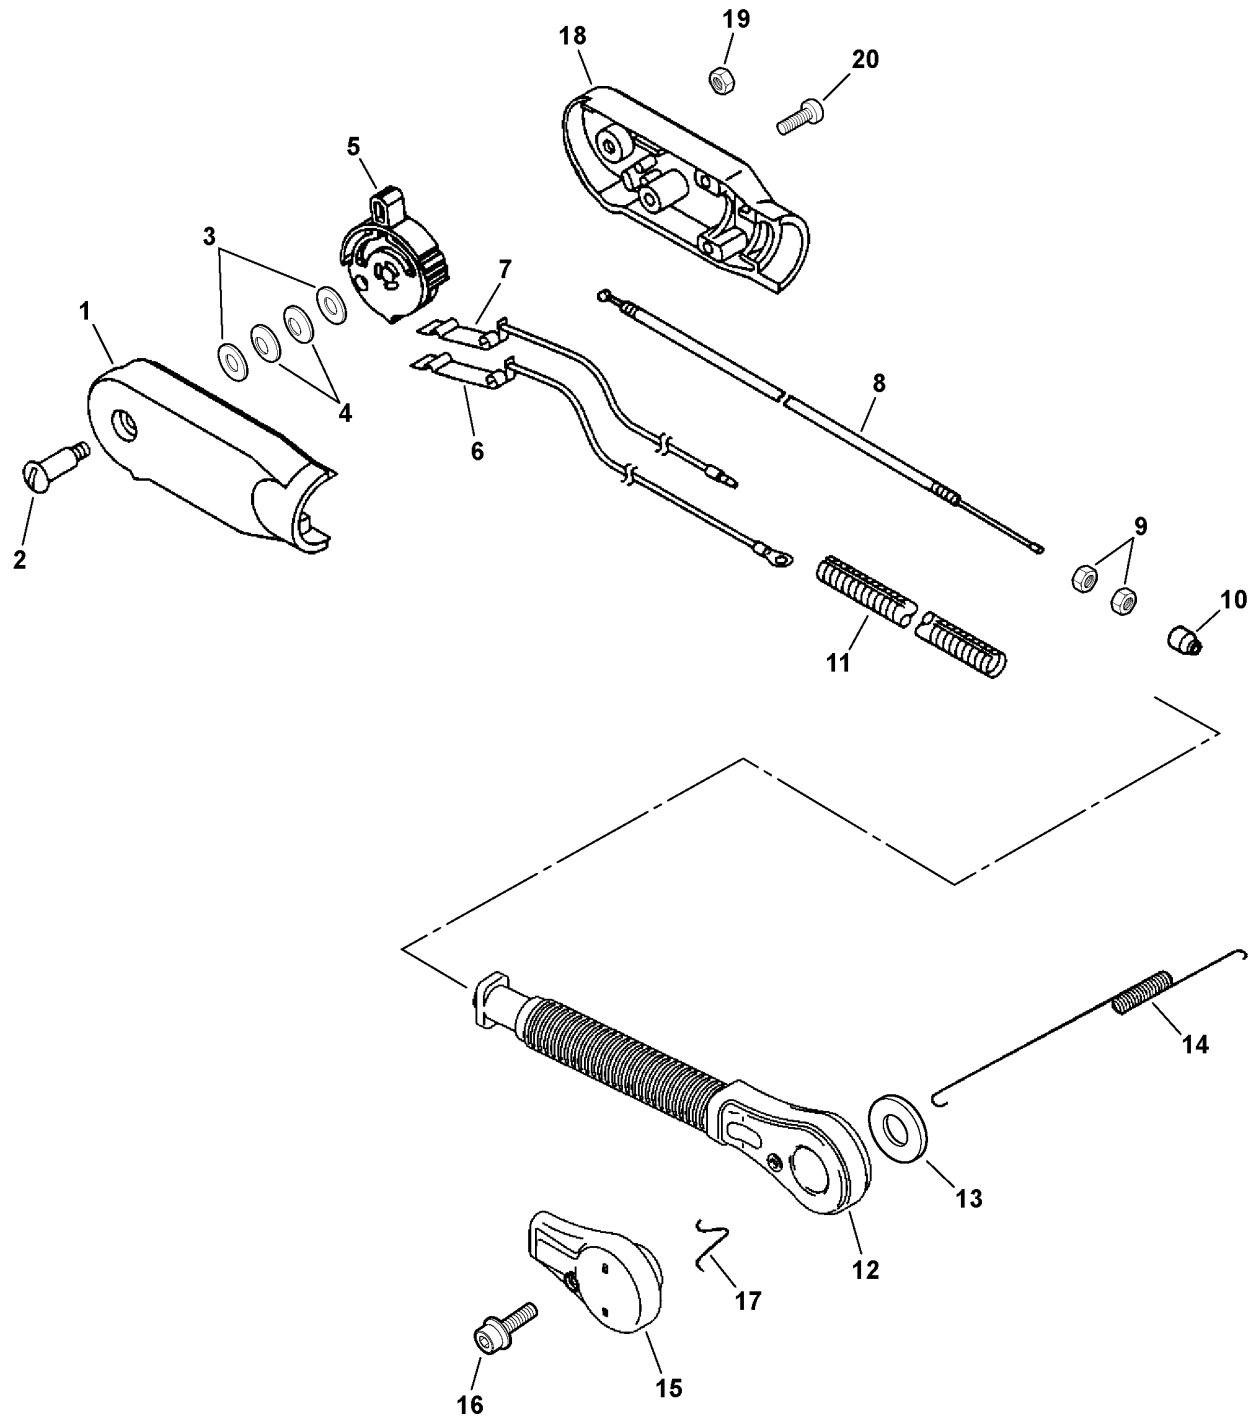

This Intentionally Left Blank

SB1070 0001 000

ITEM	PART NUMBER	QTY	DESCRIPTION	REMARKS
1	SB1070	1	SHORT BLOCK	INCLUDES ITEMS 2-19
2	90016205022	4	BOLT 5X22	
3	A130000510	1	CYLINDER	
4	V100000100	1	GASKET, CYLINDER ¹	
5	P021002982	1	PISTON KIT	INCLUDES ITEMS 6-11
6	A101000030	1	RING, PISTON	
7	A101000020	1	RING, PISTON	
8	V608000010	1	PIN, PISTON	
9	10001500120	2	CIRCLIP, PISTON PIN	
10	V307000060	2	WASHER 10	
11	V555000010	1	BEARING, NEEDLE	
12	A011000140	1	CRANKSHAFT ASY	
13	P021002990	1	CRANKCASE KIT	INCLUDES ITEMS 14-18
14	V508000010	2	OIL SEAL	
15	10021503930	2	DOWEL PIN	
16	9403236302	2	BEARING, BALL	
17	V102000010	1	GASKET, CRANKCASE ¹	
18	90016205035	4	BOLT 5X35	
19	90016206035	6	BOLT 6X35	
20	15912908260	1	COVER, DUST	
21	90016205018	1	BOLT 5X18	
22	15111204630	1	GROMMET	

023 0001 000

ITEM	PART NUMBER	QTY	DESCRIPTION	REMARKS
1	C471000050	1	FIXTURE, TRIGGER - LEFT	
2	60403021060	1	SCREW 4	
3	69911804560	2	WASHER	
4	17816021060	2	FRICTION WASHER	
5	C453000020	1	LEVER, THROTTLE	
6	V485000210	1	LEAD	
7	V485000060	1	LEAD	
8	V430000440	1	CABLE, THROTTLE	
9	90050300006	2	NUT	
10	V494000080	1	CAP, DUST	
11	V475001970	1	TUBE	
12	C456000030	1	ARM, TRIGGER	
13	V336000000	1	WASHER 45	
14	V451000280	1	SPRING, TENSION	
15	C472000010	1	FIXTURE, TRIGGER BRACKET	
16	90010605020	1	FLANGE BOLT 5X20	
17	V456000000	1	HOLDER, SPRING	
18	C471000060	1	FIXTURE, TRIGGER - RIGHT	
19	90056000004	1	LOCKNUT	
20	88995021060	3	TAPPING SCREW 5	