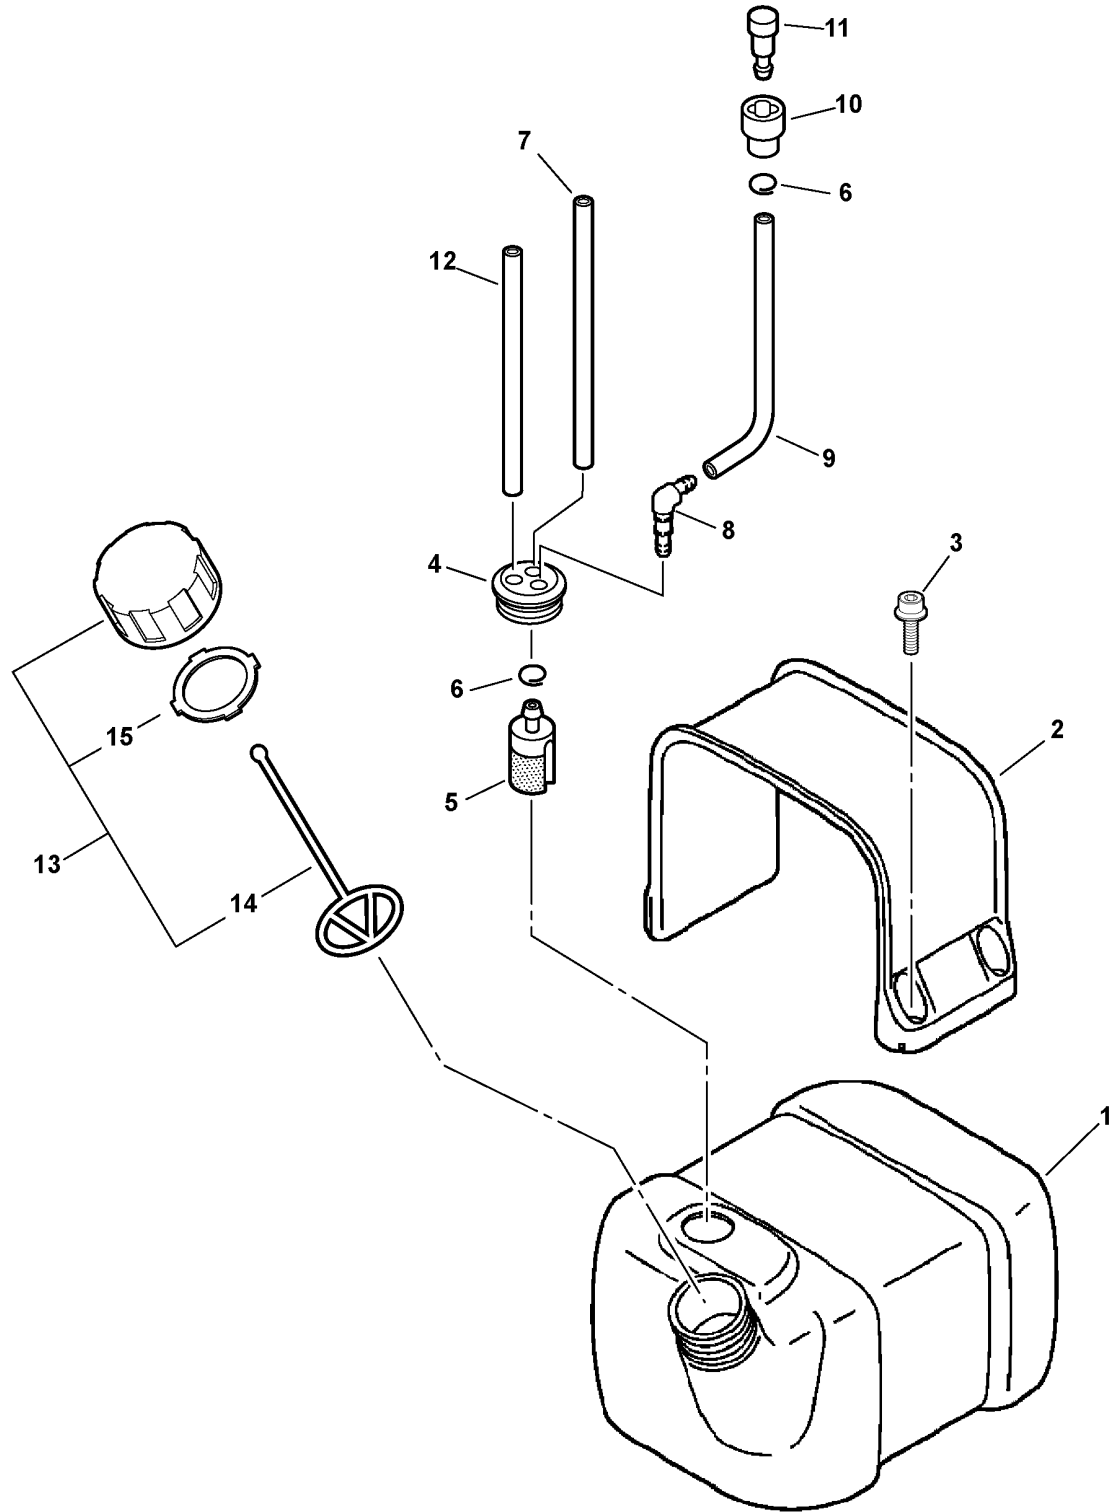

002 0005 000

ITEM	PART NUMBER	QTY	DESCRIPTION	REMARKS
1	A350000151	1	TANK, FUEL	
2	A392000000	1	COVER, FUEL TANK	
3	90010605014	4	BOLT 5X14	
4	13211555930	1	GROMMET	
5	13120519830	1	FILTER, FUEL	
6	13201326630	2	CLIP	
7	13201035430	1	PIPE, FUEL - 3X6X230mm¹	
8	V186000080	1	JOINT, PIPE	
9	V471000610	1	PIPE, VENT - 3X6X145mm¹	
10	13132840630	1	COVER, VENT	
11	A356000030	1	VENT ASY	
12	V471000550	1	PIPE, RETURN - 3X6X145mm²	
13	13100455530	1	FUEL TANK CAP ASY	INCLUDES ITEMS 14-15
14	13105156030	1	CONNECTOR, FUEL CAP	
15	13101655830	1	GASKET, FUEL CAP	

Footnotes

- 1: OPTIONAL BULK LINE 90015
- 2: OPTIONAL BULK LINE 90017