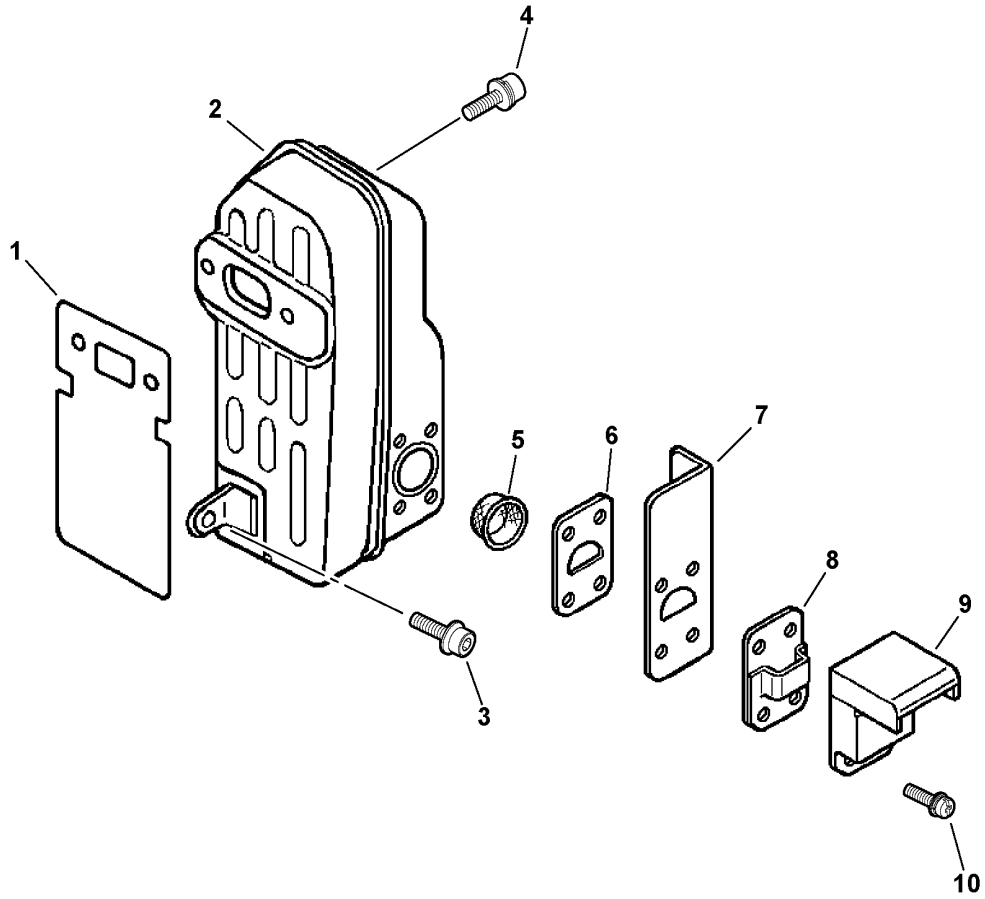

006 0007 000

PB-651H POWER BLOWER

Exhaust

ITEM	PART NUMBER	QTY	DESCRIPTION	REMARKS
1	V104000600	1	SHIELD, CYLINDER	
2	A300000450	1	MUFFLER	
3	90010605014	1	BOLT 5X14	
4	9110706020	2	FLANGE BOLT	
5	A310000000	1	SCREEN, ARRESTOR	
6	V104000550	1	GASKET, EXHAUST	
7	V104000560	1	SHIELD, MUFFLER	
8	A313000520	1	GUIDE, EXHAUST	
9	A313000560	1	DEFLECTOR, EXHAUST	
10	9136704014	4	SCREW 4X14