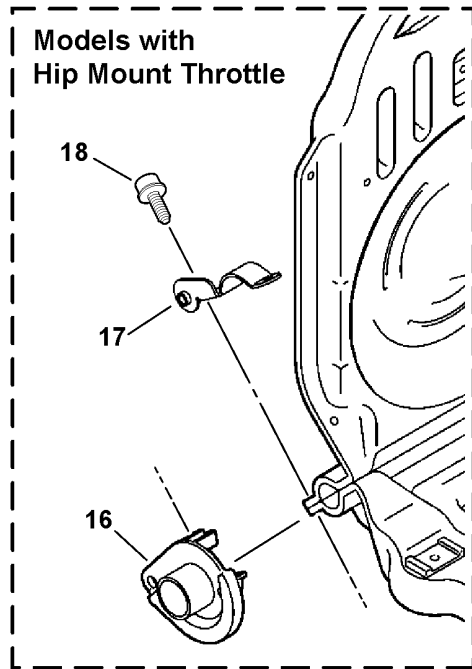

022 0001 000

ITEM	PART NUMBER	QTY	DESCRIPTION	REMARKS
1	C061000110	2	BACKPACK HARNESS ASY	
2	V491000040	2	RING, HARNESS	
3	30010508260	1	CUSHION, BACKPACK	
4	30033306160	4	SNAP	
5	C066000000	1	FRAME, BACKPACK	
6	90051600005	3	FLANGE NUT 5	
7	61301907350	3	WASHER	
8	C617000150	1	RETAINER	
9	10090508261	1	CUSHION	
10	V401000070	2	CUSHION 5	
11	90051600005	3	FLANGE NUT 5	
12	61301907350	3	WASHER	
13	C626000010	1	FIXTURE, HARNESS	
14	90010505020	2	BOLT 5X20	
15	61301907350	2	WASHER	
16	C472000000	1	FIXTURE, TRIGGER BRACKET	
17	C626000020	1	FIXTURE, HARNESS	
18	9114705025	2	BOLT 5X25	
19	C626000030	1	FIXTURE, HARNESS	
20	90010505020	2	BOLT 5X20	
21	61301907350	2	WASHER