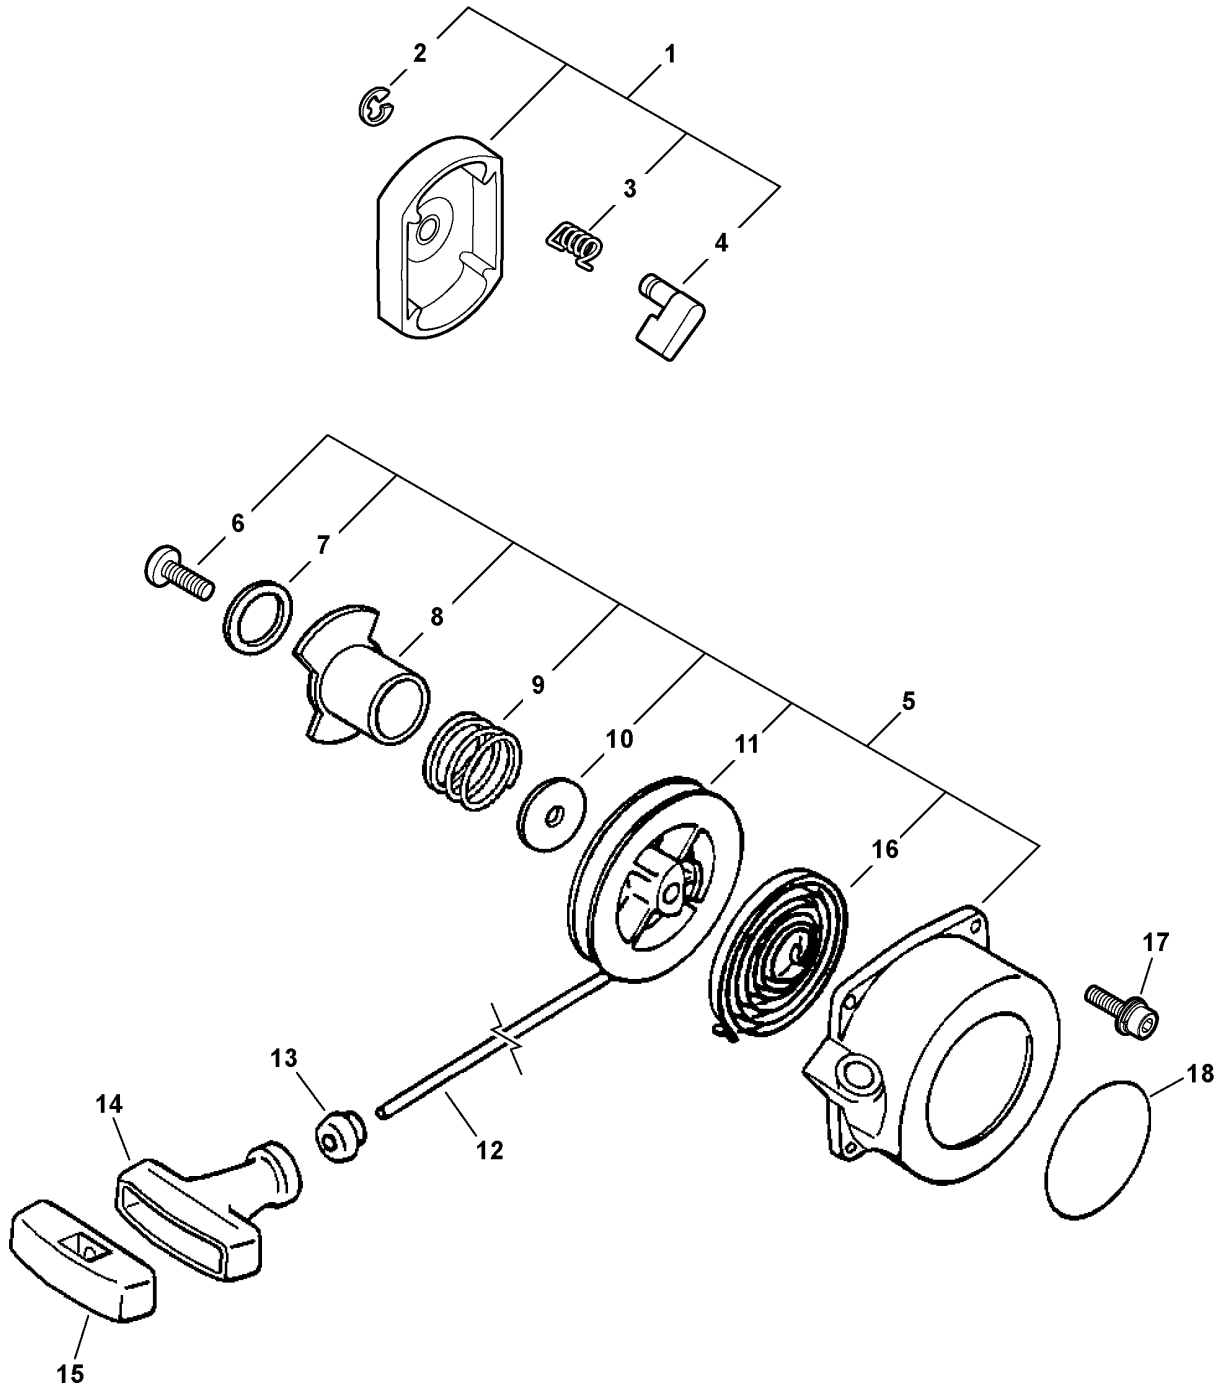

Footnotes

1: CANADA MODELS

007 0005 000

ITEM	PART NUMBER	QTY	DESCRIPTION	REMARKS
1	A415000000	1	CD IGNITION MODULE	
2	90016205018	2	BOLT 5X18	
3	V485000190	1	LEAD	
4	15611106160	1	TUBE	
5	15901203433	1	CAP, SPARK PLUG	
6	15901103432	1	TERMINAL, SPARK PLUG CAP	
7	15901019830	1	SPARK PLUG -- BPM-8Y	
8	15901605330	1	ADAPTOR, SPARK PLUG CAP ¹	
9	15901210230	1	CAP, SPARK PLUG ¹	
10	A425000000	1	SPARK PLUG -- BPMR-8Y ¹	
11	E100000041	1	FAN, BLOWER	
12	90010506035	4	BOLT 6X35	
13	14564206230	4	WASHER	
14	90050100010	1	NUT 10	
15	90060500010	1	SPRING WASHER	
16	90060200010	1	WASHER 10	
17	A409000250	1	FLYWHEEL	
18	90032303014	1	WOODRUFF KEY	

Footnotes

1: CANADA MODELS

004 0005 000

ITEM	PART NUMBER	QTY	DESCRIPTION	REMARKS
1	A052000041	1	STARTER PAWL ASY	INCLUDES ITEMS 2-4
2	P022002100	2	E-RING	
3	P022003130	2	SPRING, RETURN	
4	P022003120	2	PAWL, STARTER	
5	A051000201	1	STARTER, RECOIL	INCLUDES ITEMS 6-12
6	17723606910	1	SCREW	
7	P022002080	1	DRUM, STARTER	
8	17722606310	1	ROPE, STARTER - 3.5X 1000mm ¹	
9	17722742030	1	GUIDE, ROPE	
10	17722811620	1	GRIP, STARTER	
11	P022010260	1	RETAINER, ROPE	
12	17722006310	1	SPRING, REWIND	
13	90010605014	4	BOLT 5X14	
14	89011817930	1	LABEL, ECHO	

Footnotes

1: BULK OPTION: 99944445000

004 0004 000

ITEM	PART NUMBER	QTY	DESCRIPTION	REMARKS
1	A052000041	1	STARTER PAWL ASY	INCLUDES ITEMS 2-4
2	P022002100	2	E-RING	
3	P022003130	2	SPRING, RETURN	
4	P022003120	2	PAWL, STARTER	
5	A051000840	1	STARTER, RECOIL	INCLUDES ITEMS 6-16
6	17723661830	1	SCREW	
7	P022010250	1	WASHER, THRUST	
8	P022010220	1	PLATE, FRICTION	
9	P022010230	1	SPRING	
10	P022010240	1	WASHER	
11	P022010280	1	DRUM, STARTER	
12	P022010270	1	ROPE, STARTER - 3.5X 1000mm ¹	
13	17722742030	1	GUIDE, ROPE	
14	17722811620	1	GRIP, STARTER	
15	P022010260	1	RETAINER, ROPE	
16	P022004680	1	SPRING, REWIND	
17	90010605014	4	BOLT 5X14	
18	89011817930	1	LABEL, ECHO	