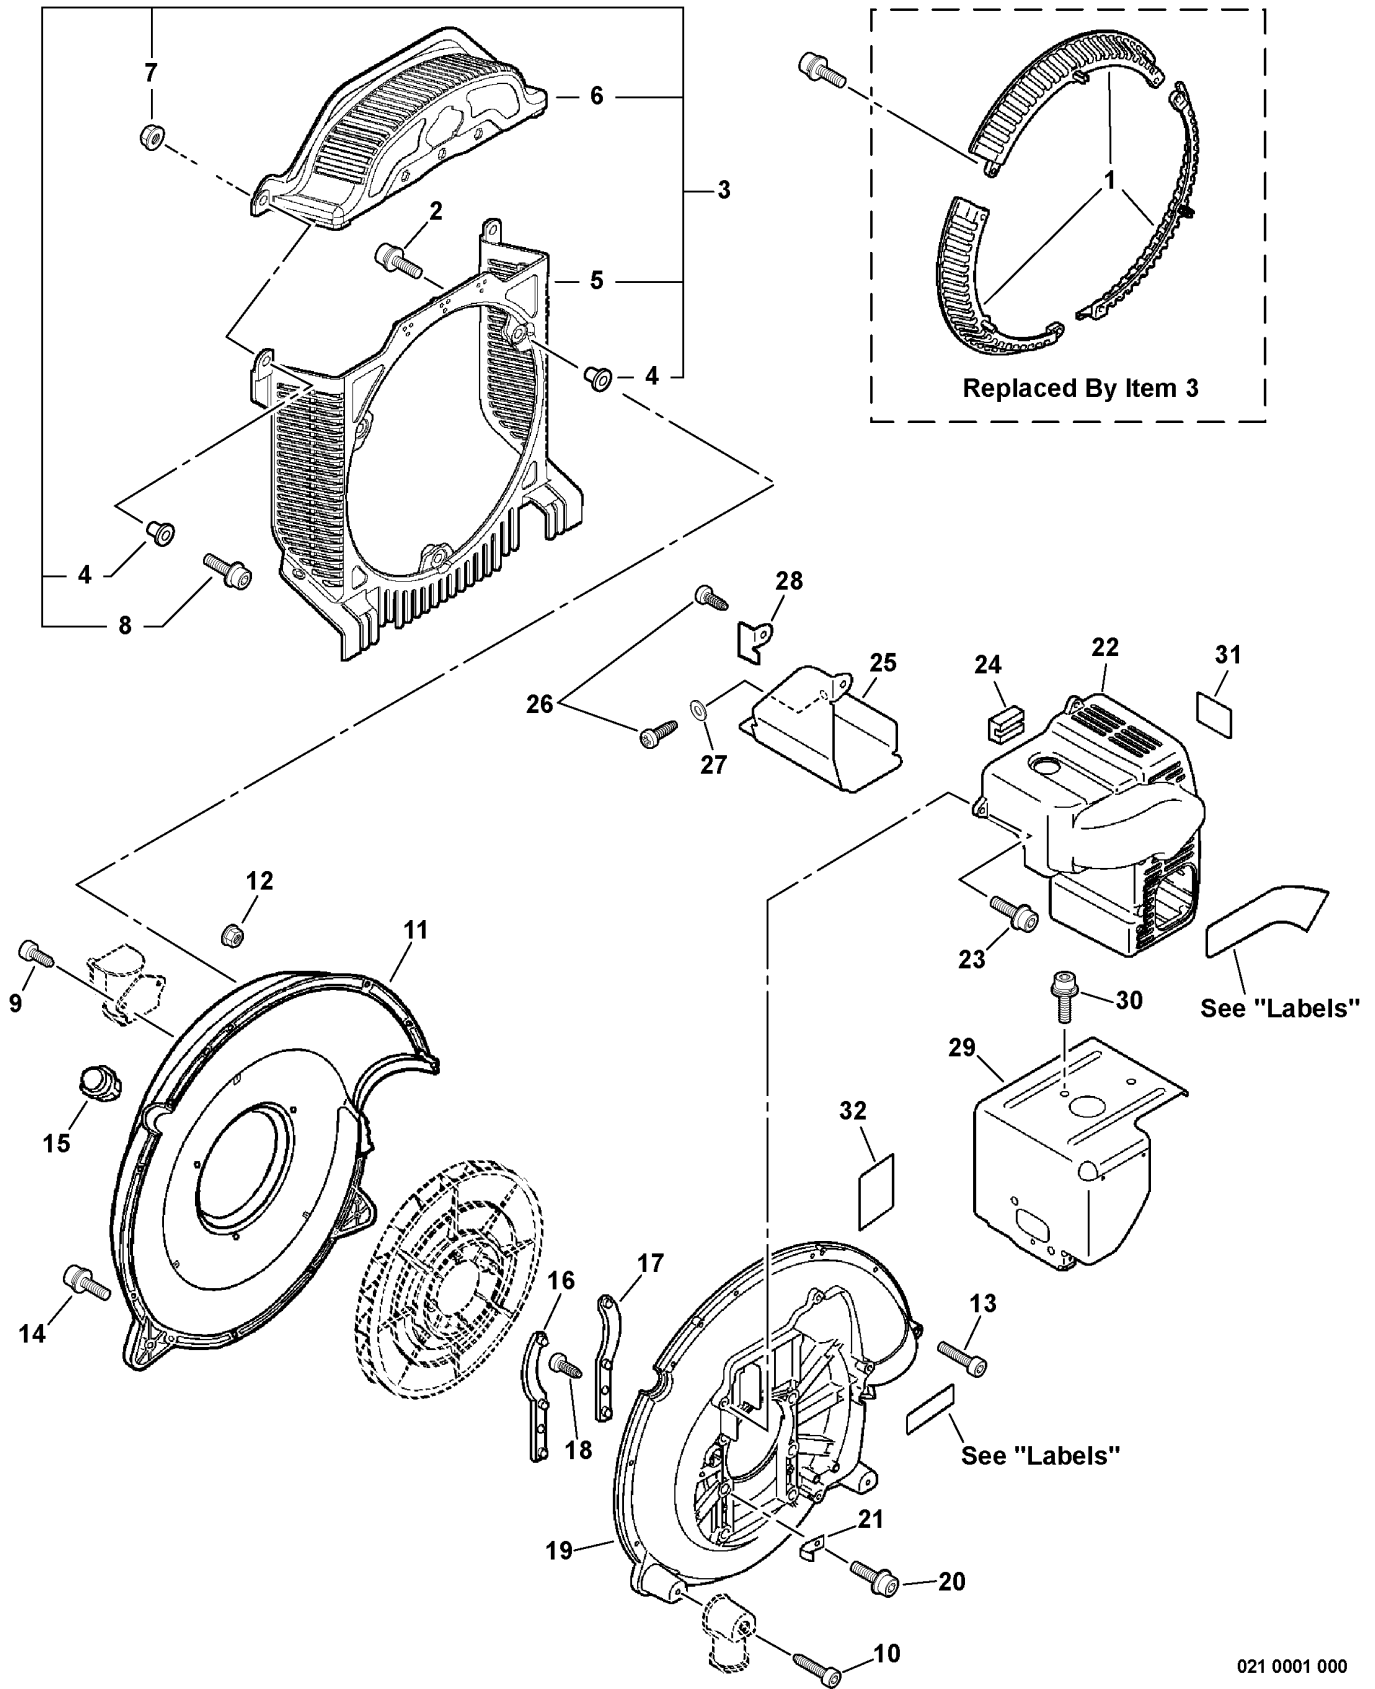

021 0001 000

ITEM	PART NUMBER	QTY	DESCRIPTION	REMARKS
1	-----	3	GRID, BLOWER	
2	9114505020	3	BOLT	
3	P021005140	1	LEAF GUARD KIT	
4	10491508260	7	COLLAR	
5	E104000050	1	GRID, BLOWER - LOWER	
6	E104000040	1	GRID, BLOWER - UPPER	
7	90056250005	4	LOCKNUT	
8	90010605020	4	BOLT 5X20	
9	9114505016	2	BOLT 5X16	
10	9114505016	2	BOLT 5X16	
11	E103000141	1	CASE, FAN - FRONT	
12	90051600005	2	FLANGE NUT 5	
13	90010505060	2	BOLT 5X60	
14	9114505020	12	BOLT 5X20	
15	E109000010	1	PLUG, FAN CASE	
16	C632000041	1	PLATE, ENGINE	
17	C632000051	1	PLATE, ENGINE	
18	90024605014	2	SCREW 5X14	
19	E103000132	1	CASE, FAN - REAR	
20	9114505016	1	BOLT 5X16	
21	17811122330	1	CLIP	
22	A190000111	1	COVER, ENGINE	
23	9114505020	4	BOLT 5X20	
24	V420000570	1	CUSHION	
25	A322000020	1	INSULATOR, MUFFLER	
26	90025305010	2	SCREW 5X10	
27	90060300005	1	WASHER 5	
28	V152000770	1	PLATE, ANGLE	
29	A160000340	1	COVER, CYLINDER	
30	90010605008	2	BOLT 5X8	
31	89016006361	1	LABEL, HOT	
32	89016009461	1	LABEL, CAUTION