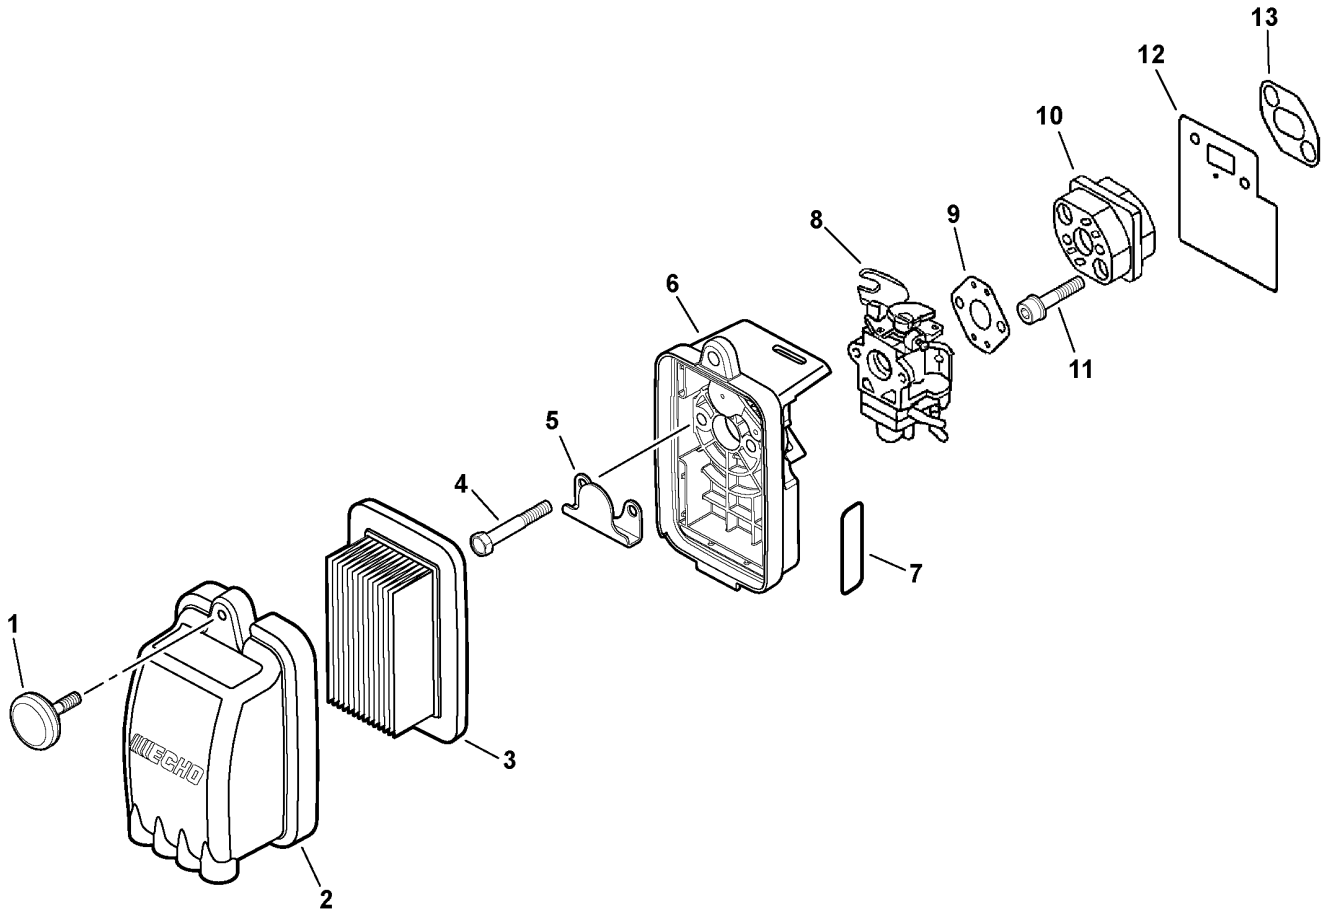

005 0005 000

PB-651H POWER BLOWER

Intake

ITEM	PART NUMBER	QTY	DESCRIPTION	REMARKS
1	13040620660	1	KNOB, FASTENER	
2	A232000080	1	LID, AIR CLEANER	
3	A226000031	1	ELEMENT, AIR FILTER	
4	90010505060	2	BOLT 5X60	
5	A244000040	1	PLATE, PRE-VENT	
6	P021002521	1	AIR CLEANER CASE ASY	
7	89033252730	1	LABEL, CHOKE	
8	-----	1	CARBURETOR	See Carburetor Diagram for Model and Serial Number Applications
9	V103000080	1	GASKET, INTAKE	
10	A200000070	1	INSULATOR, INTAKE	
11	90010605025	2	BOLT 5X25	
12	V103000130	1	SHIELD, CYLINDER	
13	V103000140	1	GASKET, INTAKE