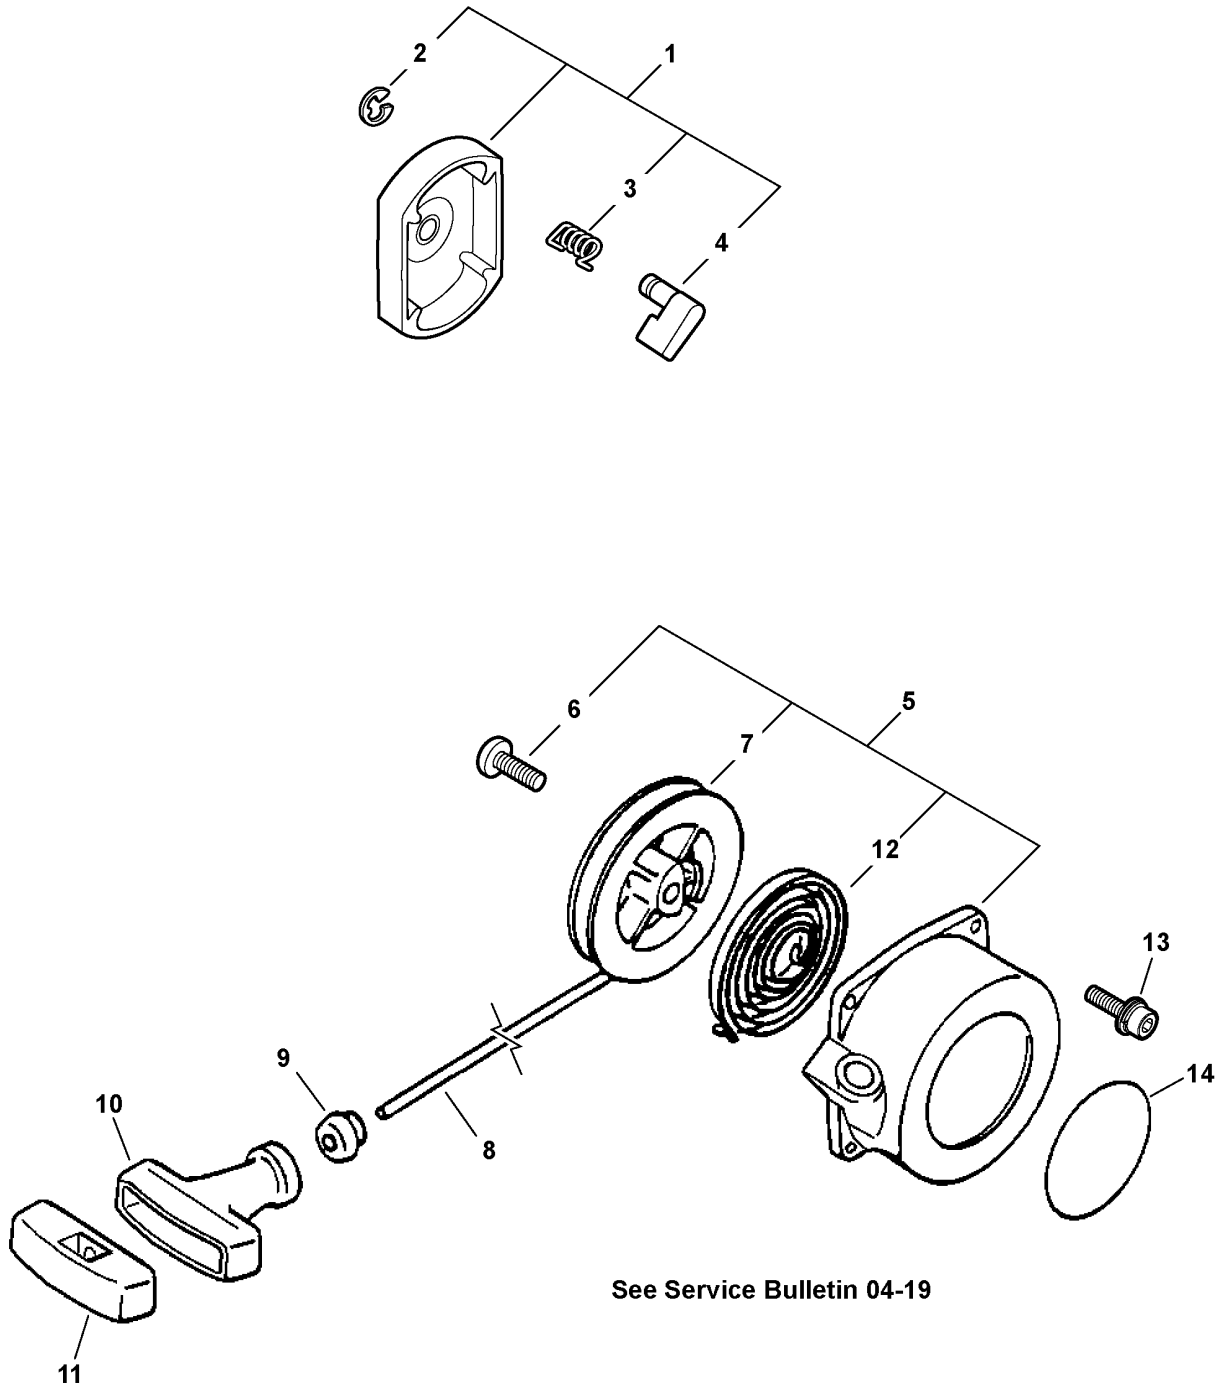

Footnotes

1: Also Included In GASKET KIT

007 0004 000

ITEM	PART NUMBER	QTY	DESCRIPTION	REMARKS
1	A41500000	1	CD IGNITION MODULE	
2	90016205018	2	BOLT 5X18	
3	V485000190	1	LEAD	
4	15611106160	1	TUBE	
5	15901203433	1	CAP, SPARK PLUG	
6	15901103432	1	TERMINAL, SPARK PLUG CAP	
7	15901019830	1	SPARK PLUG -- BPM-8Y	
8	15901605330	1	ADAPTOR, SPARK PLUG CAP ¹	
9	15901210230	1	CAP, SPARK PLUG ¹	
10	A425000000	1	SPARK PLUG -- BPMR-8Y ¹	
11	E100000040	1	FAN, BLOWER	
12	90010605030	4	BOLT 5X30	
13	90050100010	1	NUT 10	
14	90060500010	1	SPRING WASHER	
15	90060200010	1	WASHER 10	
16	A409000110	1	FLYWHEEL	
17	90032303014	1	WOODRUFF KEY	

Footnotes

1: CANADA MODELS

007 0005 000

ITEM	PART NUMBER	QTY	DESCRIPTION	REMARKS
1	A415000000	1	CD IGNITION MODULE	
2	90016205018	2	BOLT 5X18	
3	V485000190	1	LEAD	
4	15611106160	1	TUBE	
5	15901203433	1	CAP, SPARK PLUG	
6	15901103432	1	TERMINAL, SPARK PLUG CAP	
7	15901019830	1	SPARK PLUG -- BPM-8Y	
8	15901605330	1	ADAPTOR, SPARK PLUG CAP ¹	
9	15901210230	1	CAP, SPARK PLUG ¹	
10	A425000000	1	SPARK PLUG -- BPMR-8Y ¹	
11	E100000041	1	FAN, BLOWER	
12	90010506035	4	BOLT 6X35	
13	14564206230	4	WASHER	
14	90050100010	1	NUT 10	
15	90060500010	1	SPRING WASHER	
16	90060200010	1	WASHER 10	
17	A409000250	1	FLYWHEEL	
18	90032303014	1	WOODRUFF KEY	

Footnotes

1: CANADA MODELS

004 0005 000

ITEM	PART NUMBER	QTY	DESCRIPTION	REMARKS
1	A052000041	1	STARTER PAWL ASY	INCLUDES ITEMS 2-4
2	P022002100	2	E-RING	
3	P022003130	2	SPRING, RETURN	
4	P022003120	2	PAWL, STARTER	
5	A051000201	1	STARTER, RECOIL	INCLUDES ITEMS 6-12
6	17723606910	1	SCREW	
7	P022002080	1	DRUM, STARTER	
8	17722606310	1	ROPE, STARTER - 3.5X 1000mm ¹	
9	17722742030	1	GUIDE, ROPE	
10	17722811620	1	GRIP, STARTER	
11	P022010260	1	RETAINER, ROPE	
12	17722006310	1	SPRING, REWIND	
13	90010605014	4	BOLT 5X14	
14	89011817930	1	LABEL, ECHO	