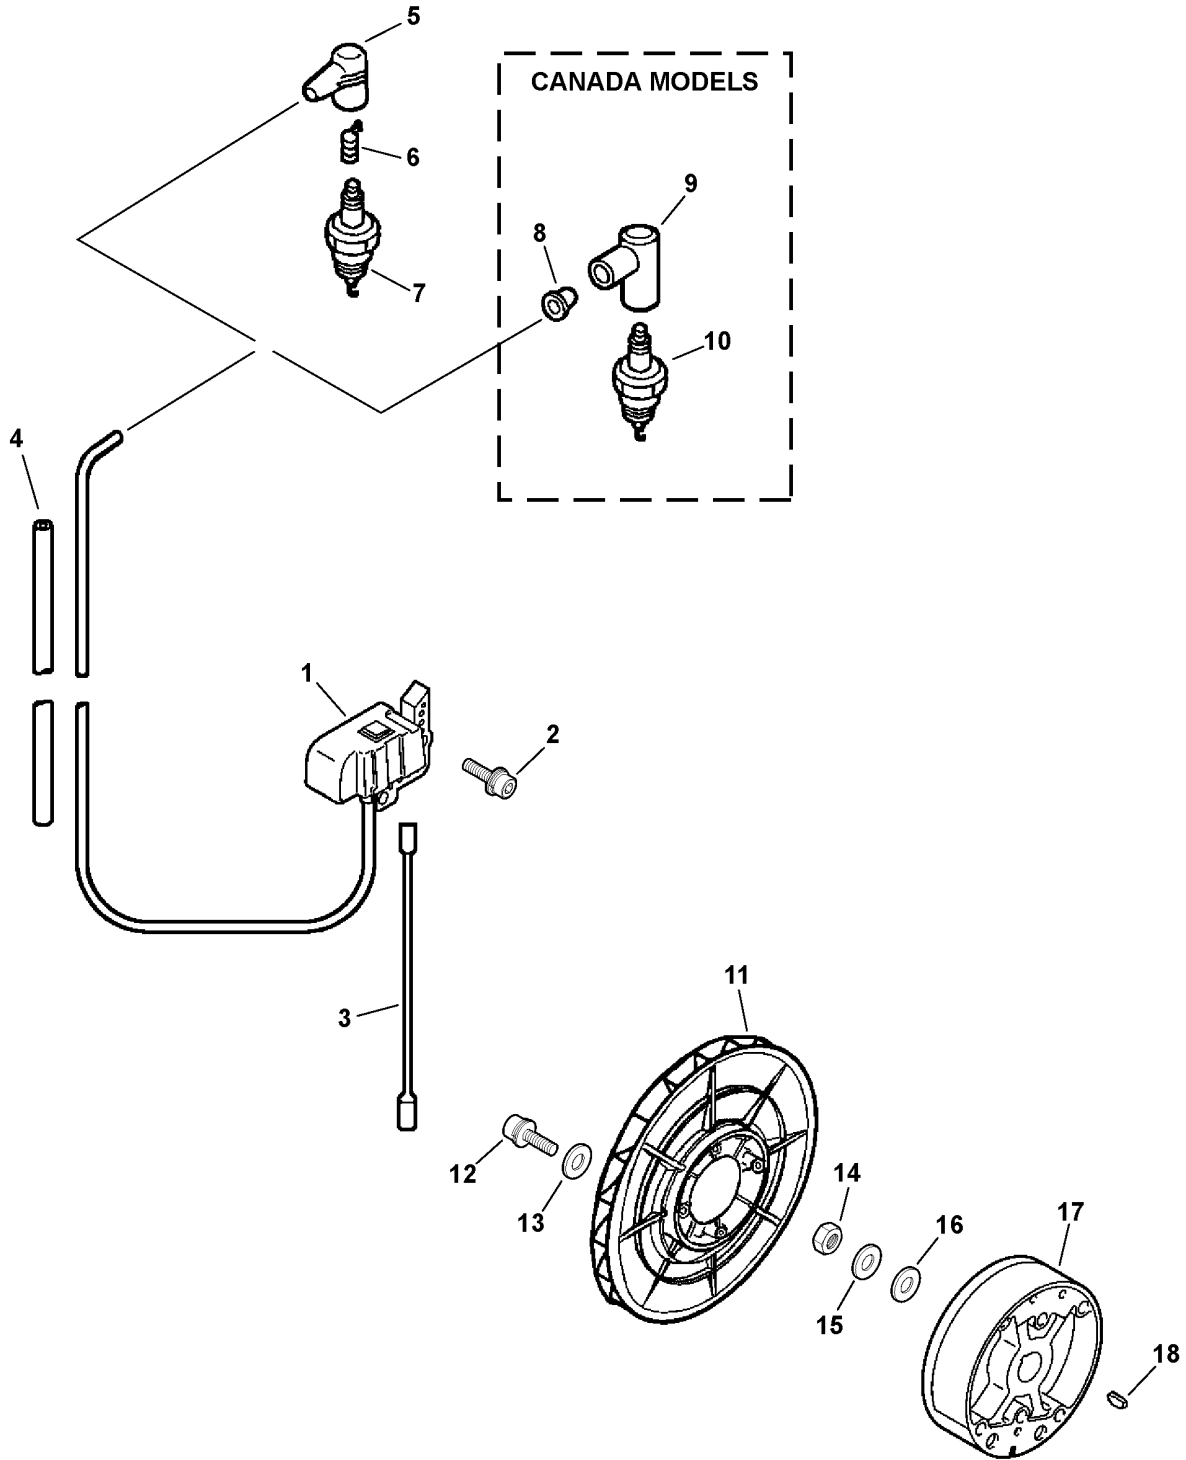

Footnotes

1: Also Included In GASKET KIT

007 0004 000

ITEM	PART NUMBER	QTY	DESCRIPTION	REMARKS
1	A41500000	1	CD IGNITION MODULE	
2	90016205018	2	BOLT 5X18	
3	V485000190	1	LEAD	
4	15611106160	1	TUBE	
5	15901203433	1	CAP, SPARK PLUG	
6	15901103432	1	TERMINAL, SPARK PLUG CAP	
7	15901019830	1	SPARK PLUG -- BPM-8Y	
8	15901605330	1	ADAPTOR, SPARK PLUG CAP ¹	
9	15901210230	1	CAP, SPARK PLUG ¹	
10	A425000000	1	SPARK PLUG -- BPMR-8Y ¹	
11	E100000040	1	FAN, BLOWER	
12	90010605030	4	BOLT 5X30	
13	90050100010	1	NUT 10	
14	90060500010	1	SPRING WASHER	
15	90060200010	1	WASHER 10	
16	A409000110	1	FLYWHEEL	
17	90032303014	1	WOODRUFF KEY	

Footnotes

1: CANADA MODELS

007 0005 000

ITEM	PART NUMBER	QTY	DESCRIPTION	REMARKS
1	A415000000	1	CD IGNITION MODULE	
2	90016205018	2	BOLT 5X18	
3	V485000190	1	LEAD	
4	15611106160	1	TUBE	
5	15901203433	1	CAP, SPARK PLUG	
6	15901103432	1	TERMINAL, SPARK PLUG CAP	
7	15901019830	1	SPARK PLUG -- BPM-8Y	
8	15901605330	1	ADAPTOR, SPARK PLUG CAP ¹	
9	15901210230	1	CAP, SPARK PLUG ¹	
10	A425000000	1	SPARK PLUG -- BPMR-8Y ¹	
11	E100000041	1	FAN, BLOWER	
12	90010506035	4	BOLT 6X35	
13	14564206230	4	WASHER	
14	90050100010	1	NUT 10	
15	90060500010	1	SPRING WASHER	
16	90060200010	1	WASHER 10	
17	A409000250	1	FLYWHEEL	
18	90032303014	1	WOODRUFF KEY	