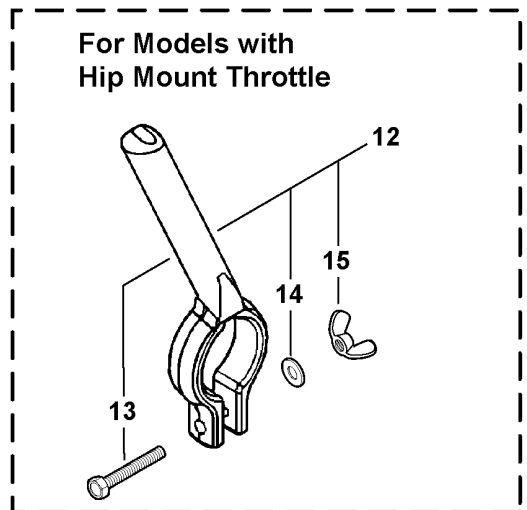

021 0001 000

ITEM	PART NUMBER	QTY	DESCRIPTION	REMARKS
1	-----	3	GRID, BLOWER	
2	9114505020	3	BOLT	
3	P021005140	1	LEAF GUARD KIT	
4	10491508260	7	COLLAR	
5	E104000050	1	GRID, BLOWER - LOWER	
6	E104000040	1	GRID, BLOWER - UPPER	
7	90056250005	4	LOCKNUT	
8	90010605020	4	BOLT 5X20	
9	9114505016	2	BOLT 5X16	
10	9114505016	2	BOLT 5X16	
11	E103000141	1	CASE, FAN - FRONT	
12	90051600005	2	FLANGE NUT 5	
13	90010505060	2	BOLT 5X60	
14	9114505020	12	BOLT 5X20	
15	E109000010	1	PLUG, FAN CASE	
16	C632000041	1	PLATE, ENGINE	
17	C632000051	1	PLATE, ENGINE	
18	90024605014	2	SCREW 5X14	
19	E103000132	1	CASE, FAN - REAR	
20	9114505016	1	BOLT 5X16	
21	17811122330	1	CLIP	
22	A190000111	1	COVER, ENGINE	
23	9114505020	4	BOLT 5X20	
24	V420000570	1	CUSHION	
25	A322000020	1	INSULATOR, MUFFLER	
26	90025305010	2	SCREW 5X10	
27	90060300005	1	WASHER 5	
28	V152000770	1	PLATE, ANGLE	
29	A160000340	1	COVER, CYLINDER	
30	90010605008	2	BOLT 5X8	
31	89016006361	1	LABEL, HOT	
32	89016009461	1	LABEL, CAUTION	

023 0001 000

ITEM	PART NUMBER	QTY	DESCRIPTION	REMARKS
1	C471000050	1	FIXTURE, TRIGGER - LEFT	
2	60403021060	1	SCREW 4	
3	69911804560	2	WASHER	
4	17816021060	2	FRICTION WASHER	
5	C453000020	1	LEVER, THROTTLE	
6	V485000210	1	LEAD	
7	V485000060	1	LEAD	
8	V430000440	1	CABLE, THROTTLE	
9	90050300006	2	NUT	
10	V494000080	1	CAP, DUST	
11	V475001970	1	TUBE	
12	C456000030	1	ARM, TRIGGER	
13	V336000000	1	WASHER 45	
14	V451000280	1	SPRING, TENSION	
15	C472000010	1	FIXTURE, TRIGGER BRACKET	
16	90010605020	1	FLANGE BOLT 5X20	
17	V456000000	1	HOLDER, SPRING	
18	C471000060	1	FIXTURE, TRIGGER - RIGHT	
19	90056000004	1	LOCKNUT	
20	88995021060	3	TAPPING SCREW 5	