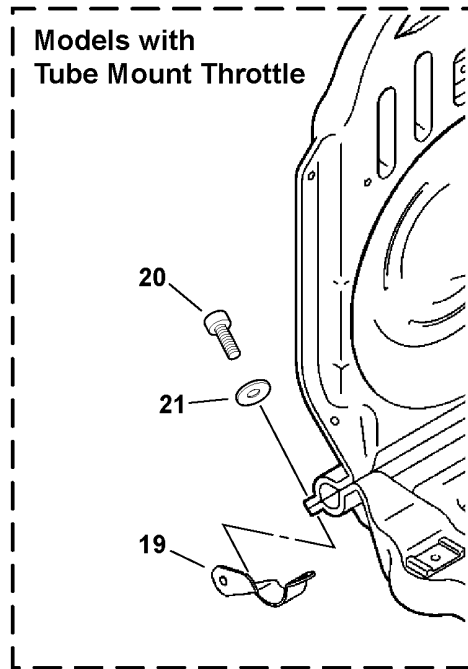

022 0001 000

ITEM	PART NUMBER	QTY	DESCRIPTION	REMARKS
1	C061000110	2	BACKPACK HARNESS ASY	
2	V491000040	2	RING, HARNESS	
3	30010508260	1	CUSHION, BACKPACK	
4	30033306160	4	SNAP	
5	C066000000	1	FRAME, BACKPACK	
6	90051600005	3	FLANGE NUT 5	
7	61301907350	3	WASHER	
8	C617000150	1	RETAINER	
9	10090508261	1	CUSHION	
10	V401000070	2	CUSHION 5	
11	90051600005	3	FLANGE NUT 5	
12	61301907350	3	WASHER	
13	C626000010	1	FIXTURE, HARNESS	
14	90010505020	2	BOLT 5X20	
15	61301907350	2	WASHER	
16	C472000000	1	FIXTURE, TRIGGER BRACKET	
17	C626000020	1	FIXTURE, HARNESS	
18	9114705025	2	BOLT 5X25	
19	C626000030	1	FIXTURE, HARNESS	
20	90010505020	2	BOLT 5X20	
21	61301907350	2	WASHER