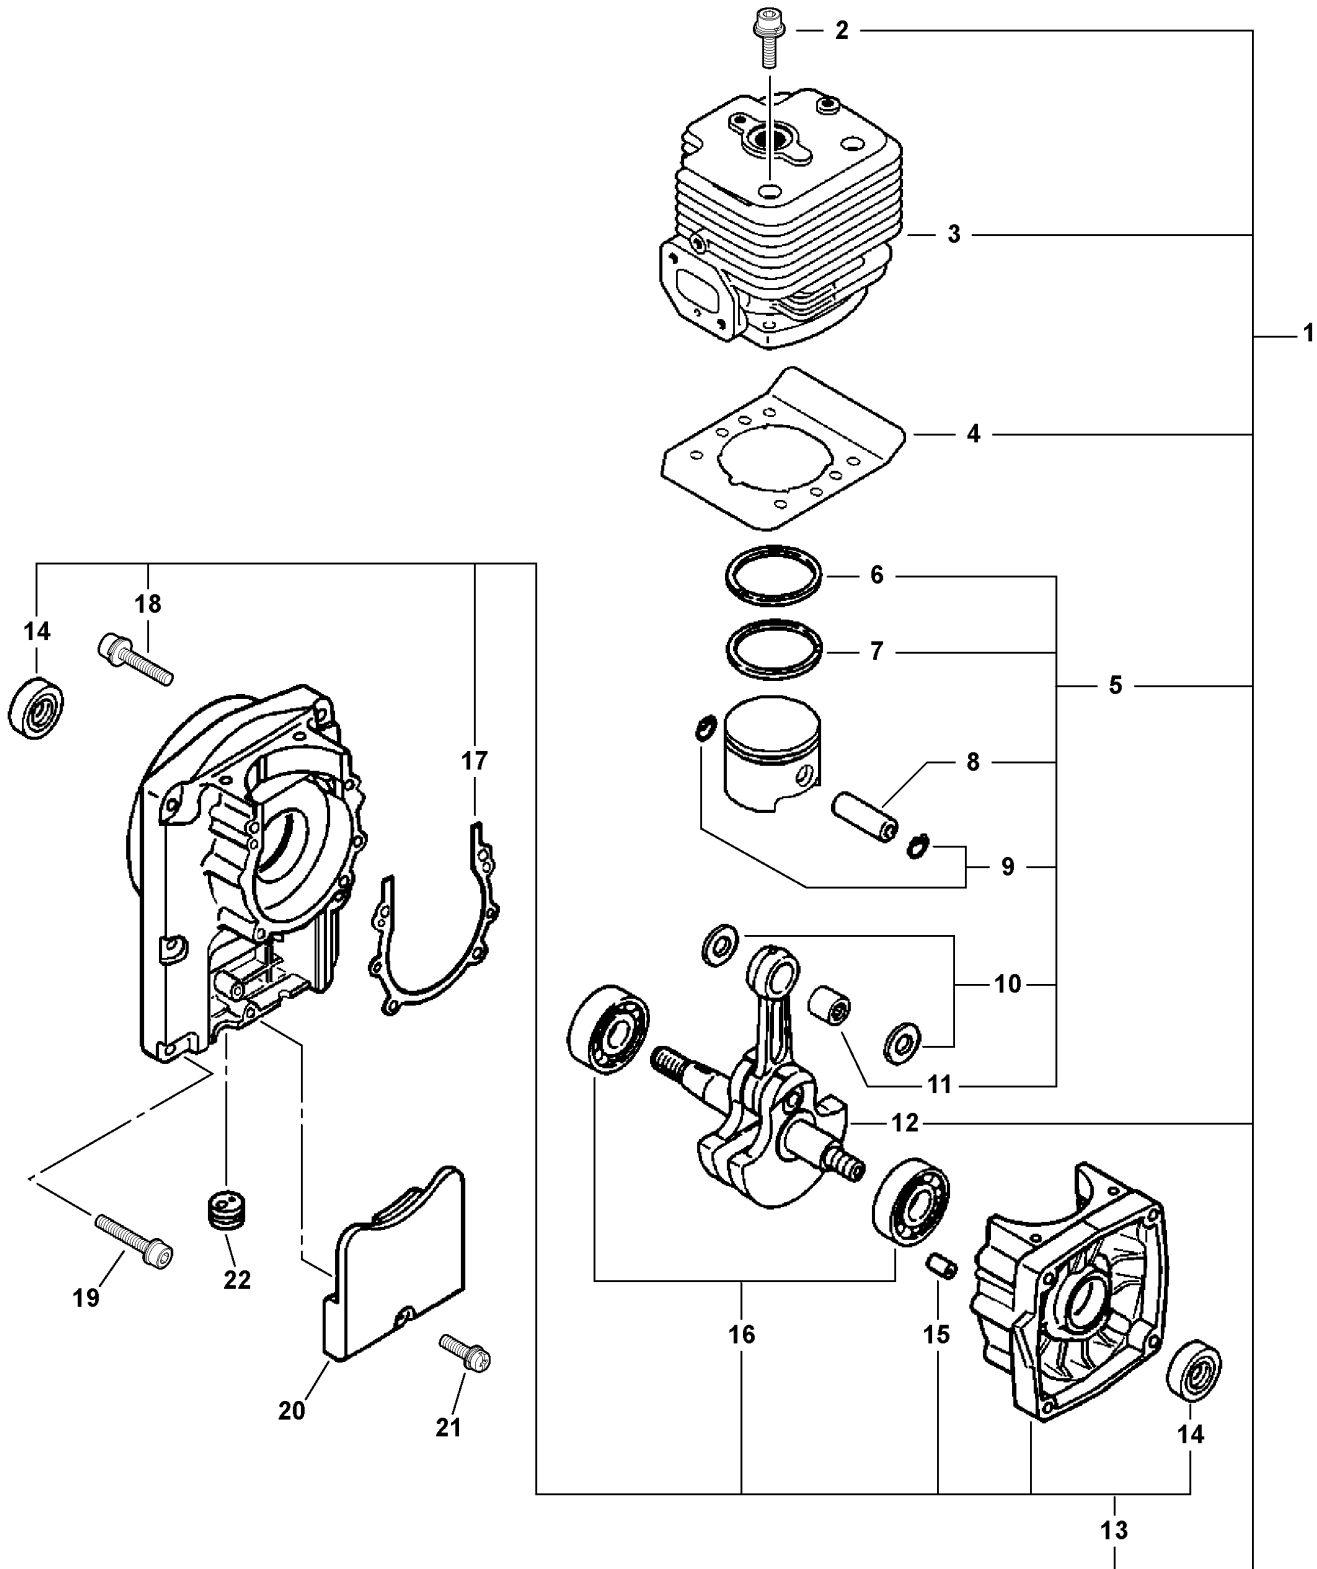

SB1070 0001 000

ITEM	PART NUMBER	QTY	DESCRIPTION	REMARKS
1	SB1070	1	SHORT BLOCK	INCLUDES ITEMS 2-19
2	90016205022	4	BOLT 5X22	
3	A130000510	1	CYLINDER	
4	V100000100	1	GASKET, CYLINDER¹	
5	P021002982	1	PISTON KIT	INCLUDES ITEMS 6-11
6	A101000030	1	RING, PISTON	
7	A101000020	1	RING, PISTON	
8	V608000010	1	PIN, PISTON	
9	10001500120	2	CIRCLIP, PISTON PIN	
10	V307000060	2	WASHER 10	
11	V555000010	1	BEARING, NEEDLE	
12	A011000140	1	CRANKSHAFT ASY	
13	P021002990	1	CRANKCASE KIT	INCLUDES ITEMS 14-18
14	V508000010	2	OIL SEAL	
15	10021503930	2	DOWEL PIN	
16	9403236302	2	BEARING, BALL	
17	V102000010	1	GASKET, CRANKCASE¹	
18	90016205035	4	BOLT 5X35	
19	90016206035	6	BOLT 6X35	
20	15912908260	1	COVER, DUST	
21	90016205018	1	BOLT 5X18	
22	15111204630	1	GROMMET	

Footnotes

1: Also Included In GASKET KIT