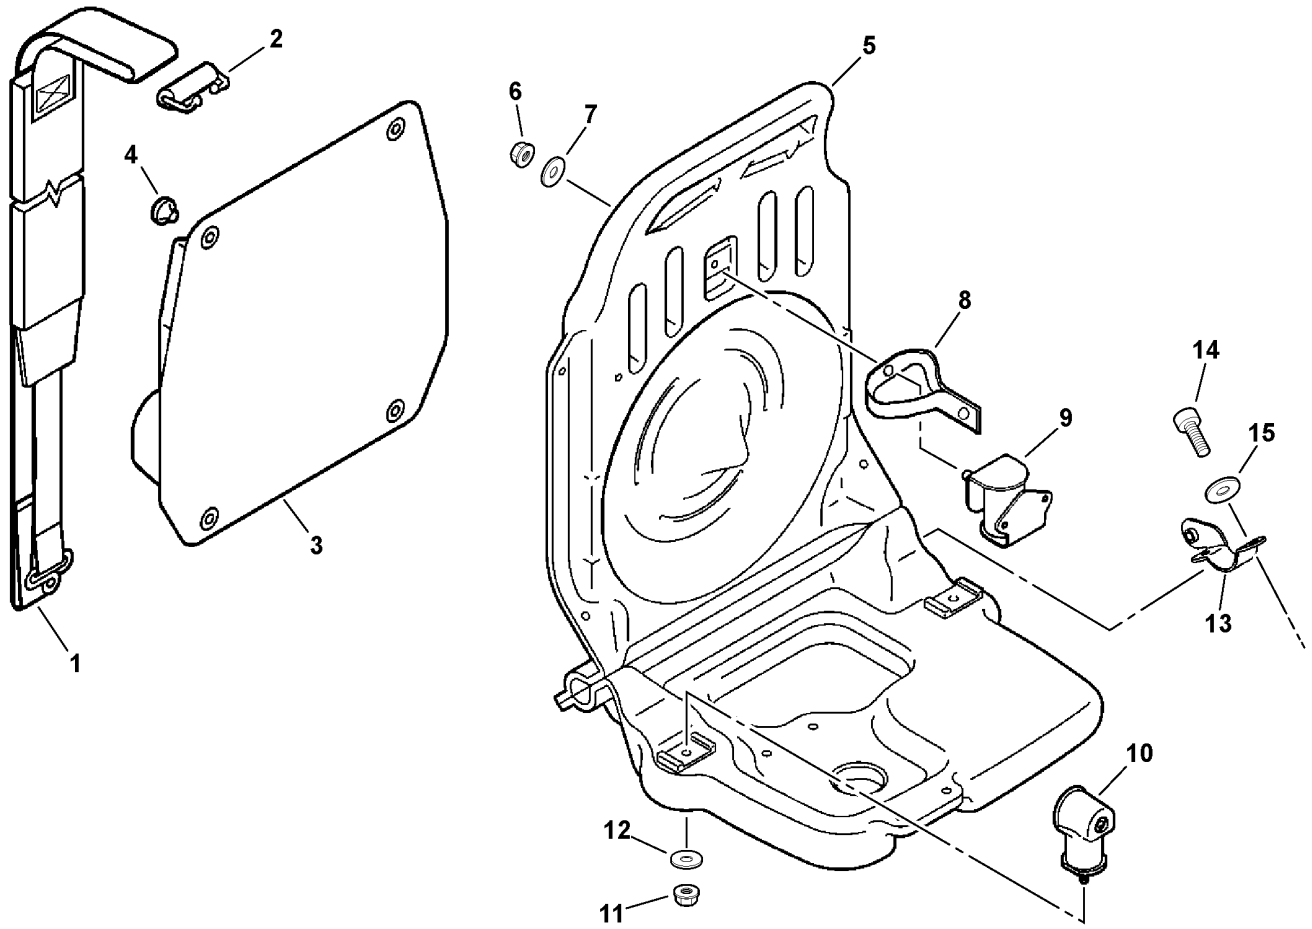

022 0001 000

ITEM	PART NUMBER	QTY	DESCRIPTION	REMARKS
1	C061000110	2	BACKPACK HARNESS ASY	
2	V491000040	2	RING, HARNESS	
3	30010508260	1	CUSHION, BACKPACK	
4	30033306160	4	SNAP	
5	C066000000	1	FRAME, BACKPACK	
6	90051600005	3	FLANGE NUT 5	
7	61301907350	3	WASHER	
8	C617000150	1	RETAINER	
9	10090508261	1	CUSHION	
10	V401000070	2	CUSHION 5	
11	90051600005	3	FLANGE NUT 5	
12	61301907350	3	WASHER	
13	C626000010	1	FIXTURE, HARNESS	
14	90010505020	2	BOLT 5X20	
15	61301907350	2	WASHER	
16	C472000000	1	FIXTURE, TRIGGER BRACKET	
17	C626000020	1	FIXTURE, HARNESS	
18	9114705025	2	BOLT 5X25	
19	C626000030	1	FIXTURE, HARNESS	
20	90010505020	2	BOLT 5X20	
21	61301907350	2	WASHER