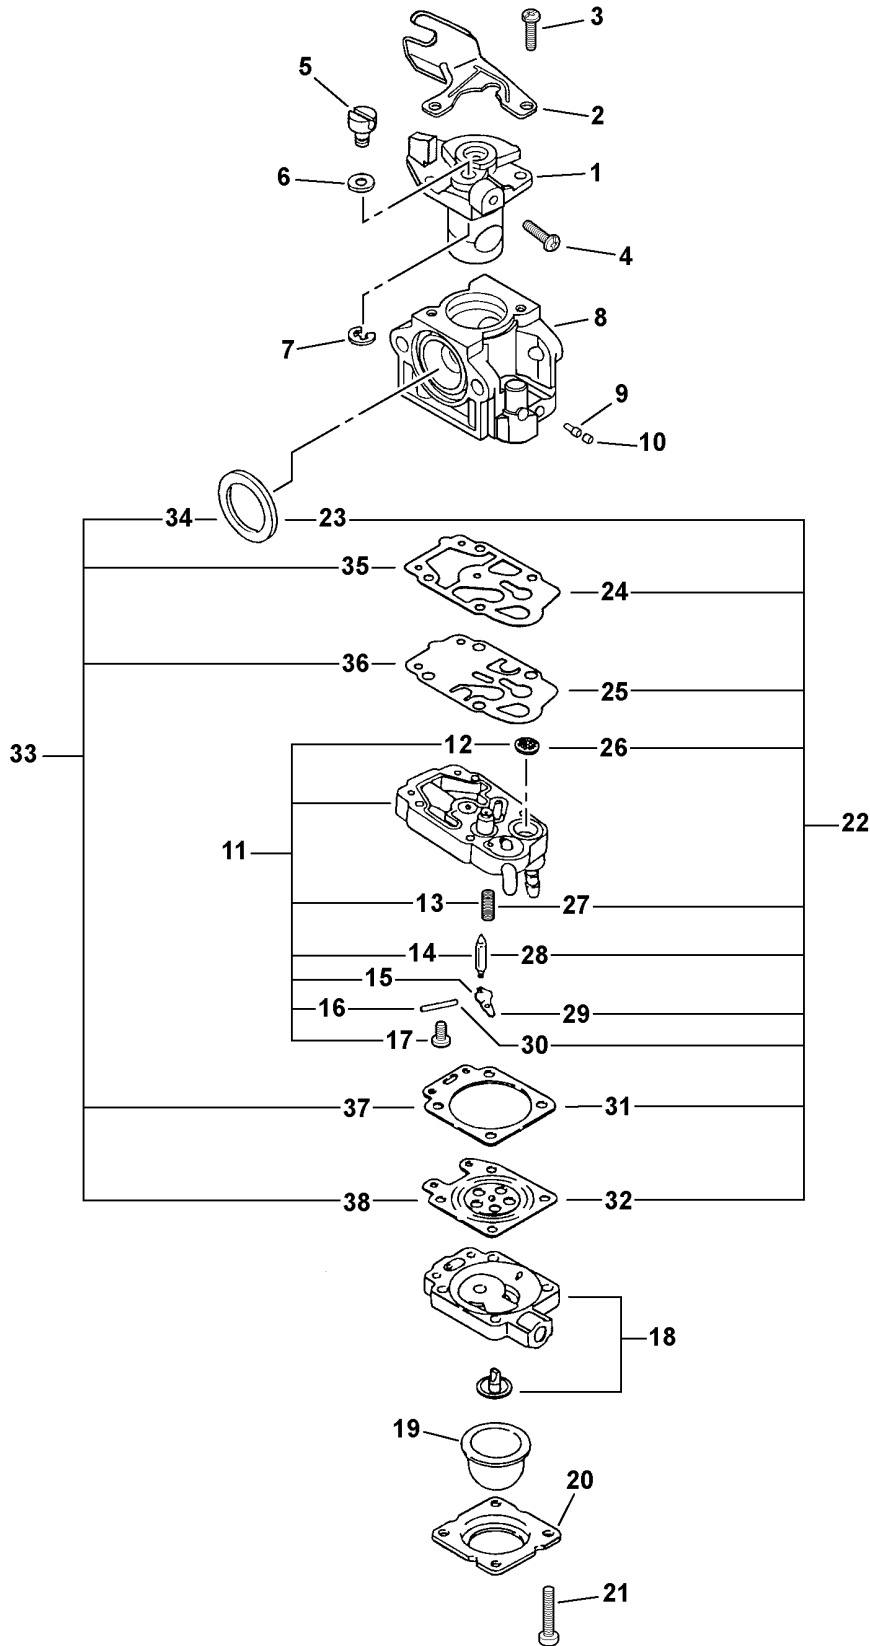

WYK192 0001 000

ITEM	PART NUMBER	QTY	DESCRIPTION	REMARKS
	A021000810	1	CARBURETOR -- WYK-192	
1	-----	1	THROTTLE VALVE ASY¹	
2	P003000180	1	BRACKET CABLE	
3	12311440630	2	SCREW, CABLE BRACKET	
4	12313440030	1	SCREW, IDLE ADJUST	
5	12317245130	1	SWIVEL	
6	12314954230	1	WASHER	
7	12317307930	1	CLIP, SWIVEL	
8	-----	1	BODY, CARBURETOR¹	
9	P003001130	1	NEEDLE, HIGH SPEED	
10	A259000000	1	PLUG	
11	P003000630	1	PUMP BODY ASY	INCLUDES ITEMS 12-17
12	-----	1	SCREEN, INLET	
13	-----	1	SPRING, METERING LEVER	
14	-----	1	VALVE, INLET NEEDLE	
15	-----	1	LEVER, METERING	
16	-----	1	PIN, METERING LEVER	
17	12313905560	1	SCREW, METERING LEVER PIN	
18	12318005560	1	BODY, AIR PURGE	
19	12318140630	1	BULB, PURGE	
20	12314205560	1	COVER, PURGE PUMP	
21	12311005560	4	SCREW, PURGE PUMP COVER	
22	P003000660	1	REPAIR KIT	INCLUDES ITEMS 23-32
23	-----	1	RING, PACKING	
24	-----	1	GASKET, PUMP	
25	-----	1	DIAPHRAGM, PUMP	
26	-----	1	SCREEN, INLET	
27	-----	1	VALVE, INLET NEEDLE	
28	-----	1	SPRING, METERING LEVER	
29	-----	1	LEVER, METERING	
30	-----	1	PIN, METERING LEVER	
31	-----	1	GASKET, METERING DIAPHRAGM	
32	-----	1	METERING, DIAPHRAGM	
33	P003000650	1	DIAPHRAGM/GASKET KIT	INCLUDES ITEMS 34-38
34	-----	1	RING, PACKING	
35	-----	1	GASKET, PUMP	
36	-----	1	DIAPHRAGM, PUMP	
37	-----	1	GASKET, METERING DIAPHRAGM	
38	-----	1	METERING, DIAPHRAGM	

Footnotes

1: NOT AVAILABLE SEPARATELY