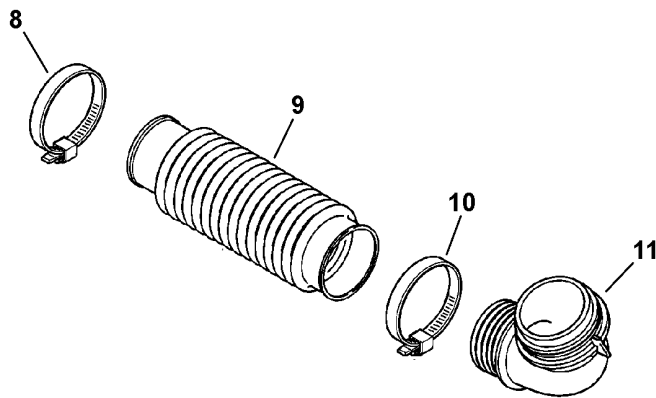

021 0001 000

ITEM	PART NUMBER	QTY	DESCRIPTION	REMARKS
1	-----	3	GRID, BLOWER	
2	9114505020	3	BOLT	
3	P021005140	1	LEAF GUARD KIT	
4	10491508260	7	COLLAR	
5	E104000050	1	GRID, BLOWER - LOWER	
6	E104000040	1	GRID, BLOWER - UPPER	
7	90056250005	4	LOCKNUT	
8	90010605020	4	BOLT 5X20	
9	9114505016	2	BOLT 5X16	
10	9114505016	2	BOLT 5X16	
11	E103000141	1	CASE, FAN - FRONT	
12	90051600005	2	FLANGE NUT 5	
13	90010505060	2	BOLT 5X60	
14	9114505020	12	BOLT 5X20	
15	E109000010	1	PLUG, FAN CASE	
16	C632000041	1	PLATE, ENGINE	
17	C632000051	1	PLATE, ENGINE	
18	90024605014	2	SCREW 5X14	
19	E103000132	1	CASE, FAN - REAR	
20	9114505016	1	BOLT 5X16	
21	17811122330	1	CLIP	
22	A190000111	1	COVER, ENGINE	
23	9114505020	4	BOLT 5X20	
24	V420000570	1	CUSHION	
25	A322000020	1	INSULATOR, MUFFLER	
26	90025305010	2	SCREW 5X10	
27	90060300005	1	WASHER 5	
28	V152000770	1	PLATE, ANGLE	
29	A160000340	1	COVER, CYLINDER	
30	90010605008	2	BOLT 5X8	
31	89016006361	1	LABEL, HOT	
32	89016009461	1	LABEL, CAUTION	

023 0001 000

ITEM	PART NUMBER	QTY	DESCRIPTION	REMARKS
1	C471000050	1	FIXTURE, TRIGGER - LEFT	
2	60403021060	1	SCREW 4	
3	69911804560	2	WASHER	
4	17816021060	2	FRICTION WASHER	
5	C453000020	1	LEVER, THROTTLE	
6	V485000210	1	LEAD	
7	V485000060	1	LEAD	
8	V430000440	1	CABLE, THROTTLE	
9	90050300006	2	NUT	
10	V494000080	1	CAP, DUST	
11	V475001970	1	TUBE	
12	C456000030	1	ARM, TRIGGER	
13	V336000000	1	WASHER 45	
14	V451000280	1	SPRING, TENSION	
15	C472000010	1	FIXTURE, TRIGGER BRACKET	
16	90010605020	1	FLANGE BOLT 5X20	
17	V456000000	1	HOLDER, SPRING	
18	C471000060	1	FIXTURE, TRIGGER - RIGHT	
19	90056000004	1	LOCKNUT	
20	88995021060	3	TAPPING SCREW 5	