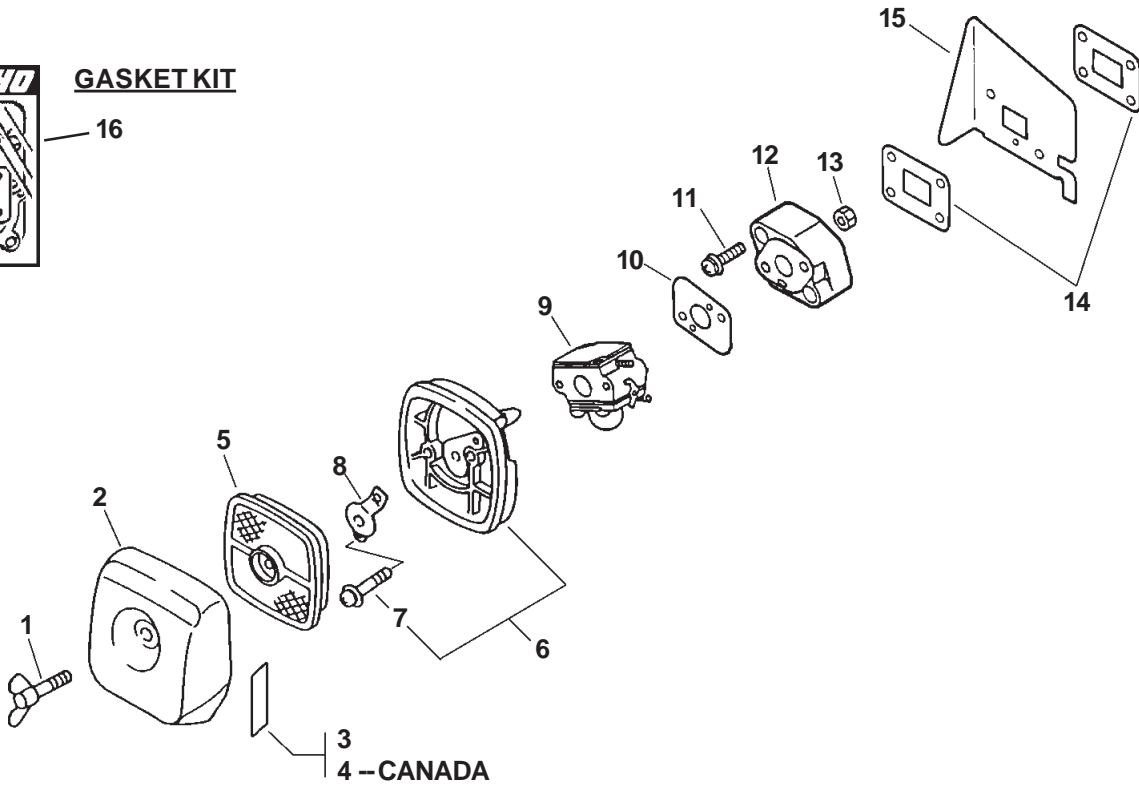

★ Also Included In GASKET KIT

SERIAL NUMBERS: 08001001-10999999

GASKET KIT

S/N: 08001001-08999999 & 10001001-100002200

S/N: 09001001-09999999 & 10002201-10999999

SERIAL NUMBERS: 08001001-10999999

ITEM	PART NUMBER	QTY	DESCRIPTION	REMARKS
1	21041752730	1	BOLT, WING	
2	13031306563	1	LID, AIR CLEANER	
3	89012106360	1	LABEL, CHOKE	
4	89012105360	1	LABEL, CHOKE	CANADA MODELS
5	13031054130	1	FILTER, AIR	
6	13030706561	1	AIR CLEANER CASE ASY	
7	90024205065	2	SCREW 5X65	
8	12901152730	1	PLATE, PREVENT	
9	A021000940	1	CARBURETOR -- C1U-K78	
★ 10	13001020560	1	GASKET, INTAKE	
11	90023805022	2	SCREW 5X22	
12	13001705062	1	INSULATOR, INTAKE	
13	90050000005	2	NUT 5	
★ 14	13001009561	2	GASKET, INTAKE	
15	10151420560	1	SHIELD, INTAKE	
16	P021008590	1	GASKET KIT	