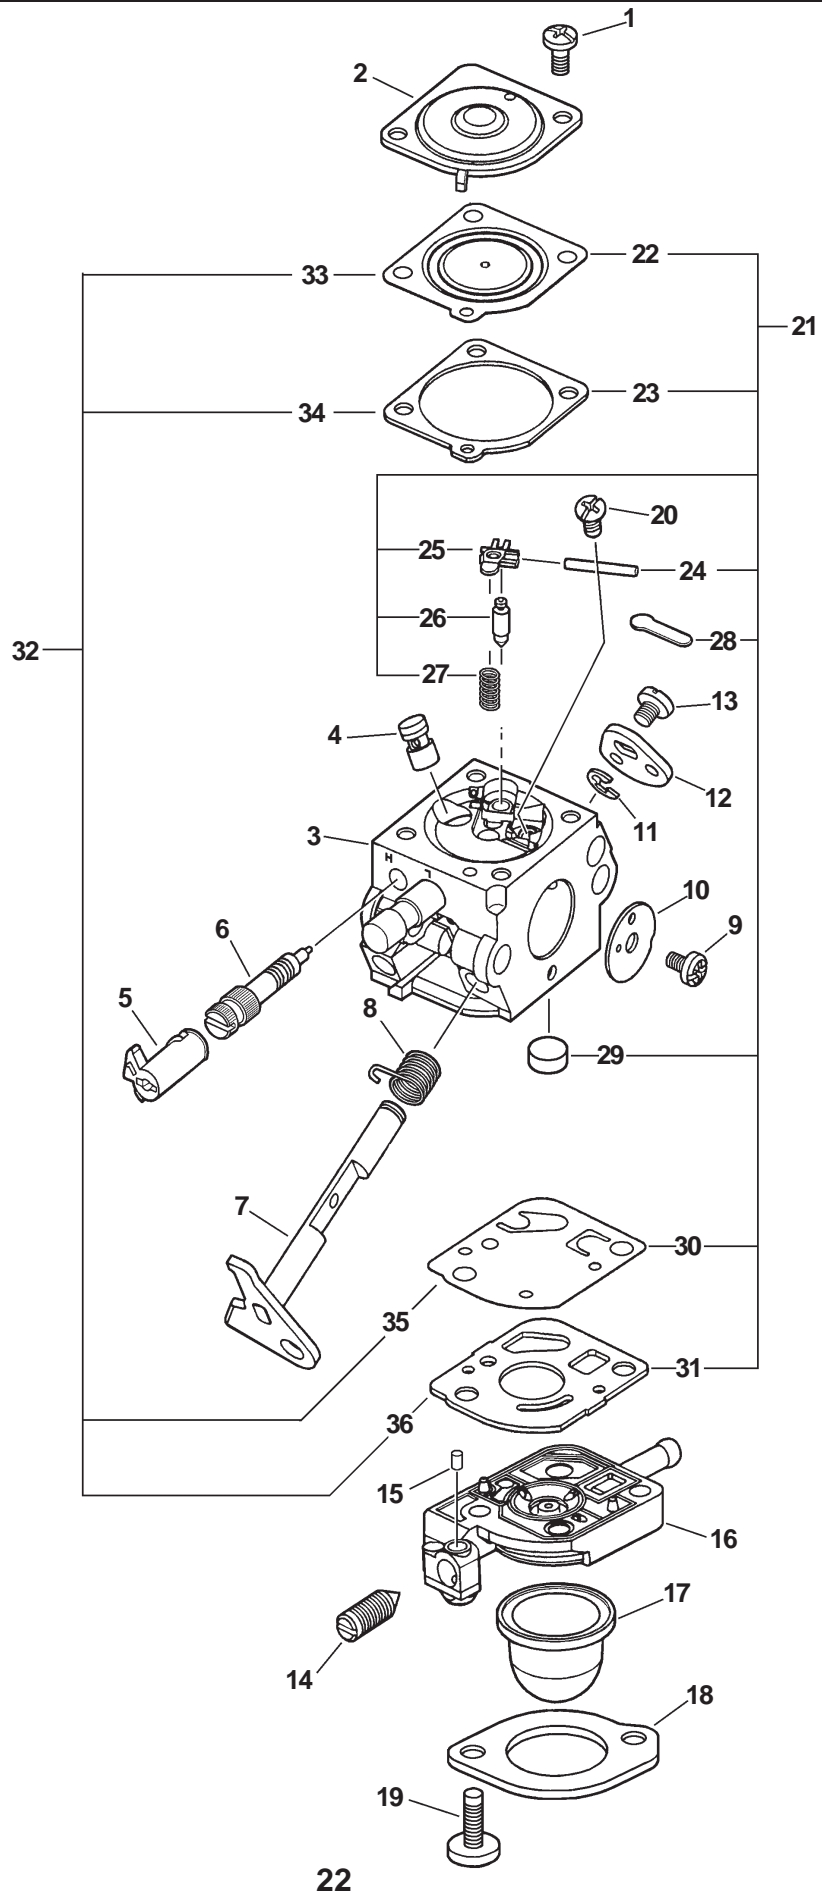

SERIAL NUMBERS: 08001001-10999999

SERIAL NUMBERS: 08001001-10999999

ITEM	PART NUMBER	QTY	DESCRIPTION	REMARKS
	A021000940	1	CARBURETOR--C1U-K78	
1	12534452130	2	SCREW, METERING DIAPHRAGM COVER	
2	12534213210	1	COVER, METERING DIAPHRAGM	
3	-----	1	BODY, CARBURETOR	NOT AVAILABLE SEPARATELY
4	12537613120	1	NOZZLE, CHECK VALVE	
5	12532908560	1	CAP, MIXTURE LIMITER - HIGH SPEED	
6	P005000400	1	NEEDLE - HIGH SPEED	
7	P005001770	1	SHAFT, THROTTLE	
8	12531342030	1	SPRING, THROTTLE RETURN	
9	12531413930	1	SCREW, THROTTLE VALVE	
10	12531649030	1	VALVE, THROTTLE	
11	12532713930	1	CLIP, THROTTLE SHAFT	
12	12535020560	1	LEVER, THROTTLE	
13	12534813930	1	SCREW, THROTTLE LEVER	
14	12533406860	1	SCREW, IDLE ADJUST	
15	12537813930	1	PIECE, FRICTION	
16	P005000990	1	BASE, PURGE	
17	12538108660	1	PUMP, PURGE	
18	12536311610	1	RETAINER, PURGE PUMP	
19	12531011610	2	SCREW, PURGE BASE	
20	12533942030	1	SCREW, METERING LEVER PIN	
21	P005001800	1	REPAIR KIT	INCLUDES ITEMS 22-31
22	-----	1	DIAPHRAGM, METERING	
23	-----	1	GASKET, METERING DIAPHRAGM	
24	-----	1	PIN, METERING ARM	
25	-----	1	LEVER, METERING	
26	-----	1	VALVE, INLET NEEDLE	
27	-----	1	SPRING, METERING LEVER	
28	-----	1	WELCH PLUG	
29	-----	1	STRAINER	
30	-----	1	DIAPHRAGM, FUEL PUMP	
31	-----	1	GASKET, FUEL PUMP	
32	P005001790	1	DIAPHRAGM/GASKET KIT	INCLUDES ITEMS 33-36
33	-----	1	DIAPHRAGM, METERING	
34	-----	1	GASKET, METERING DIAPHRAGM	
35	-----	1	DIAPHRAGM, FUEL PUMP	
36	-----	1	GASKET, FUEL PUMP