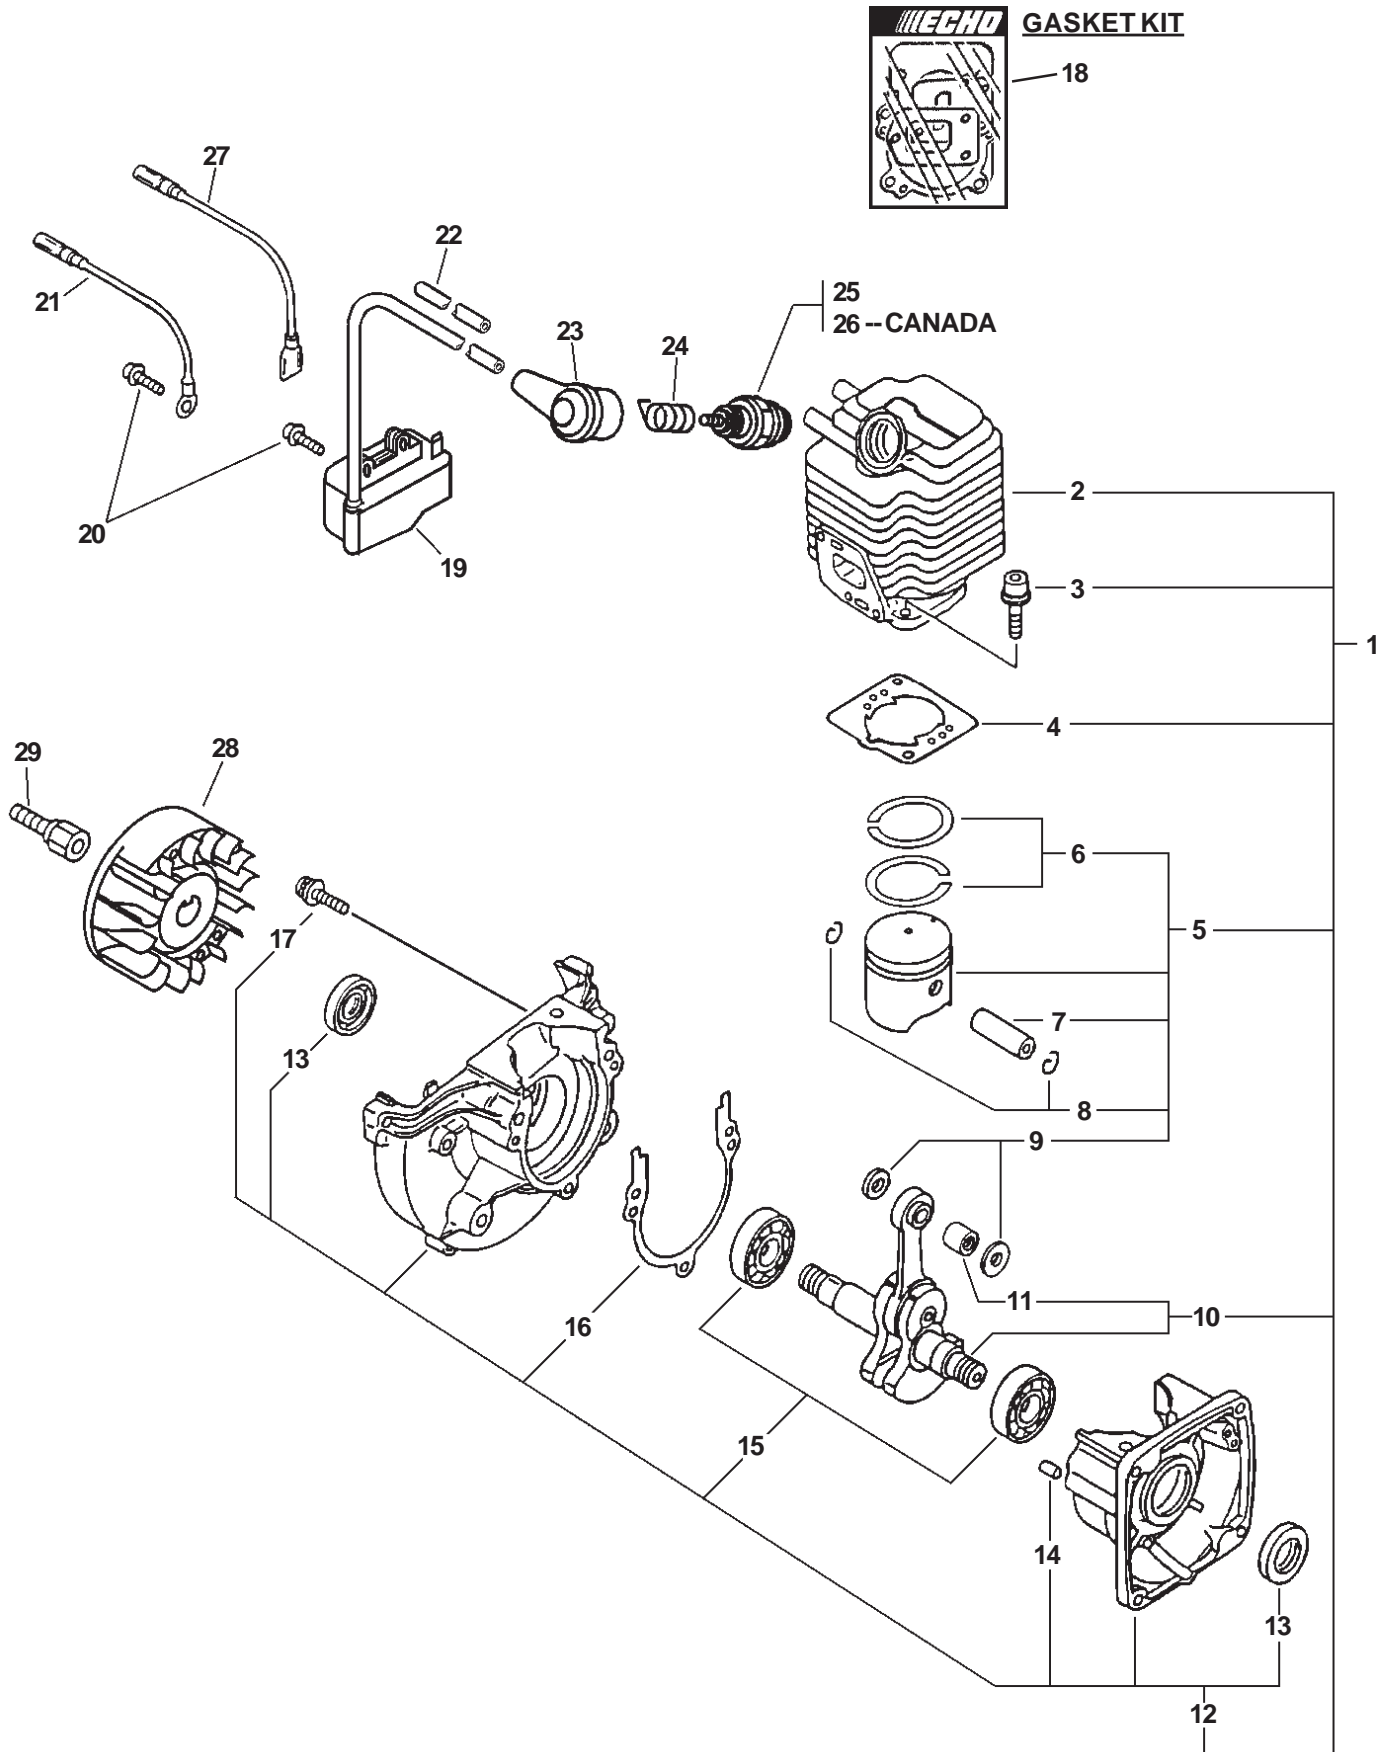

SERIAL NUMBERS: 05001001-07999999

ITEM	PART NUMBER	QTY	DESCRIPTION	REMARKS
<u>OPTIONAL ENGINE REPOWER</u>				
1	SB1066	1	SHORT BLOCK	INCLUDES ITEMS 2-17
2	A130000420	1	CYLINDER	
3	90016205022	2	BOLT 5X22	
★ 4	V100000080	1	GASKET, CYLINDER	
5	P021001101	1	PISTON KIT	INCLUDES ITEMS 6-9
6	A101000000	2	RING, PISTON	
7	10001311520	1	PIN, PISTON	
8	10001504630	2	CIRCLIP, PISTON PIN	
9	10001411520	2	SPACER, PISTON PIN	
10	A011000150	1	CRANKSHAFT ASY	INCLUDES ITEMS 11
11	V553000030	1	BEARING, NEEDLE	
12	10020452130	1	CRANKCASE KIT	
13	10021242030	2	OIL SEAL	
14	10021503930	2	DOWEL PIN	
15	9403536201	2	BEARING BALL	
★ 16	10024242030	1	GASKET, CRANKCASE	
17	90016205028	3	BOLT 5X28	