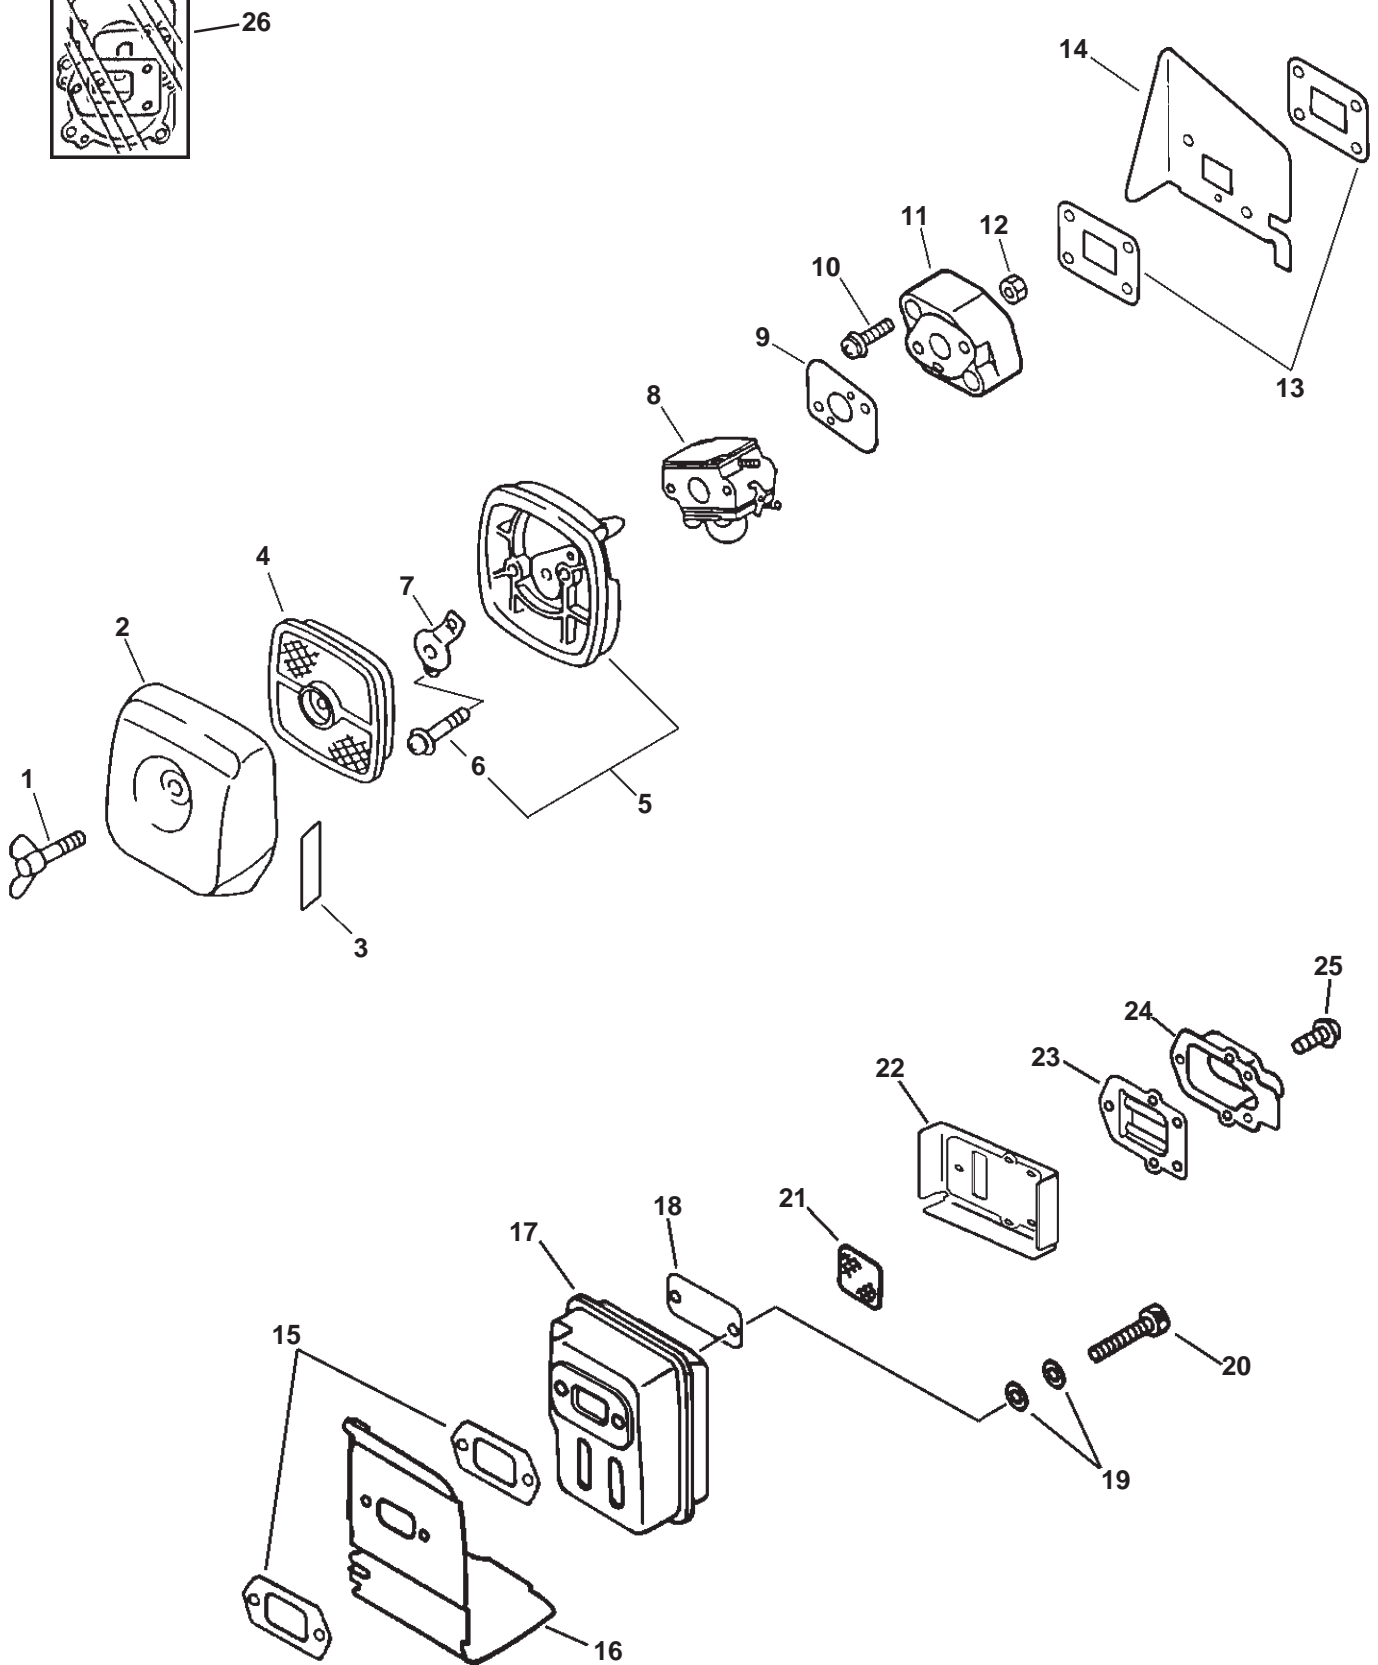

SERIAL NUMBERS: 05001001-10999999

SERIAL NUMBERS: 05001001-10999999

ITEM	PART NUMBER	QTY	DESCRIPTION	REMARKS
1	A052000061	1	STARTER PAWL ASY	INCLUDES ITEMS 2-3
2	17723412220	1	SPRING, PAWL	
3	17721844330	1	PAWL, STARTER	
4	90059500008	1	NUT	
5	17720042033	1	STARTER ASY	INCLUDES ITEMS 6-11
6	17723644330	1	SCREW	
7	17721544430	1	DRUM, STARTER	
8	17722610120	1	ROPE, STARTER -3X1000mm	BULK OPTION:99944444000
9	17722742030	1	GUIDE, ROPE	
10	17722806530	1	GRIP, STARTER	
11	17722042030	1	SPRING, REWIND	
12	90016304016	4	BOLT	
13	X502000190	1	LABEL, ECHO	

SERIAL NUMBERS: 02001001-02999999

GASKET KIT

SERIAL NUMBERS: 02001001-02999999

ITEM	PART NUMBER	QTY	DESCRIPTION	REMARKS
1	21041752730	1	BOLT, WING	
2	13031306563	1	LID, AIR CLEANER	
3	89012106360	1	LABEL, CHOKE	
4	13031054130	1	FILTER, AIR	
5	13030706561	1	AIR CLEANER CASE ASY	
6	90024205065	2	SCREW 5X65	
7	12901152730	1	PLATE, PREVENT	
8	A021000180	1	CARBURETOR -- C1U-K62	
★ 9	13001020560	1	GASKET, INTAKE	
10	90023805022	2	SCREW 5X22	
11	13001705062	1	INSULATOR, INTAKE	
12	90050000005	2	NUT 5	
★ 13	13001009561	2	GASKET, INTAKE	
14	10151420560	1	SHIELD, INTAKE	
★ 15	14551042031	2	GASKET, EXHAUST	
16	14587105760	1	SHIELD, EXHAUST	
17	A300000140	1	MUFFLER	
18	V150000371	1	PLATE, EYE	
19	V347000000	4	WASHER, CONICAL	
20	90010505055	2	BOLT 5X55	
21	14586240630	1	SCREEN, MUFFLER	
22	V104000360	1	GASKET, EXHAUST	
23	A313000140	1	GUIDE, EXHAUST	
24	A313000120	1	GUIDE, EXHAUST	
25	9136704010	5	SCREW	