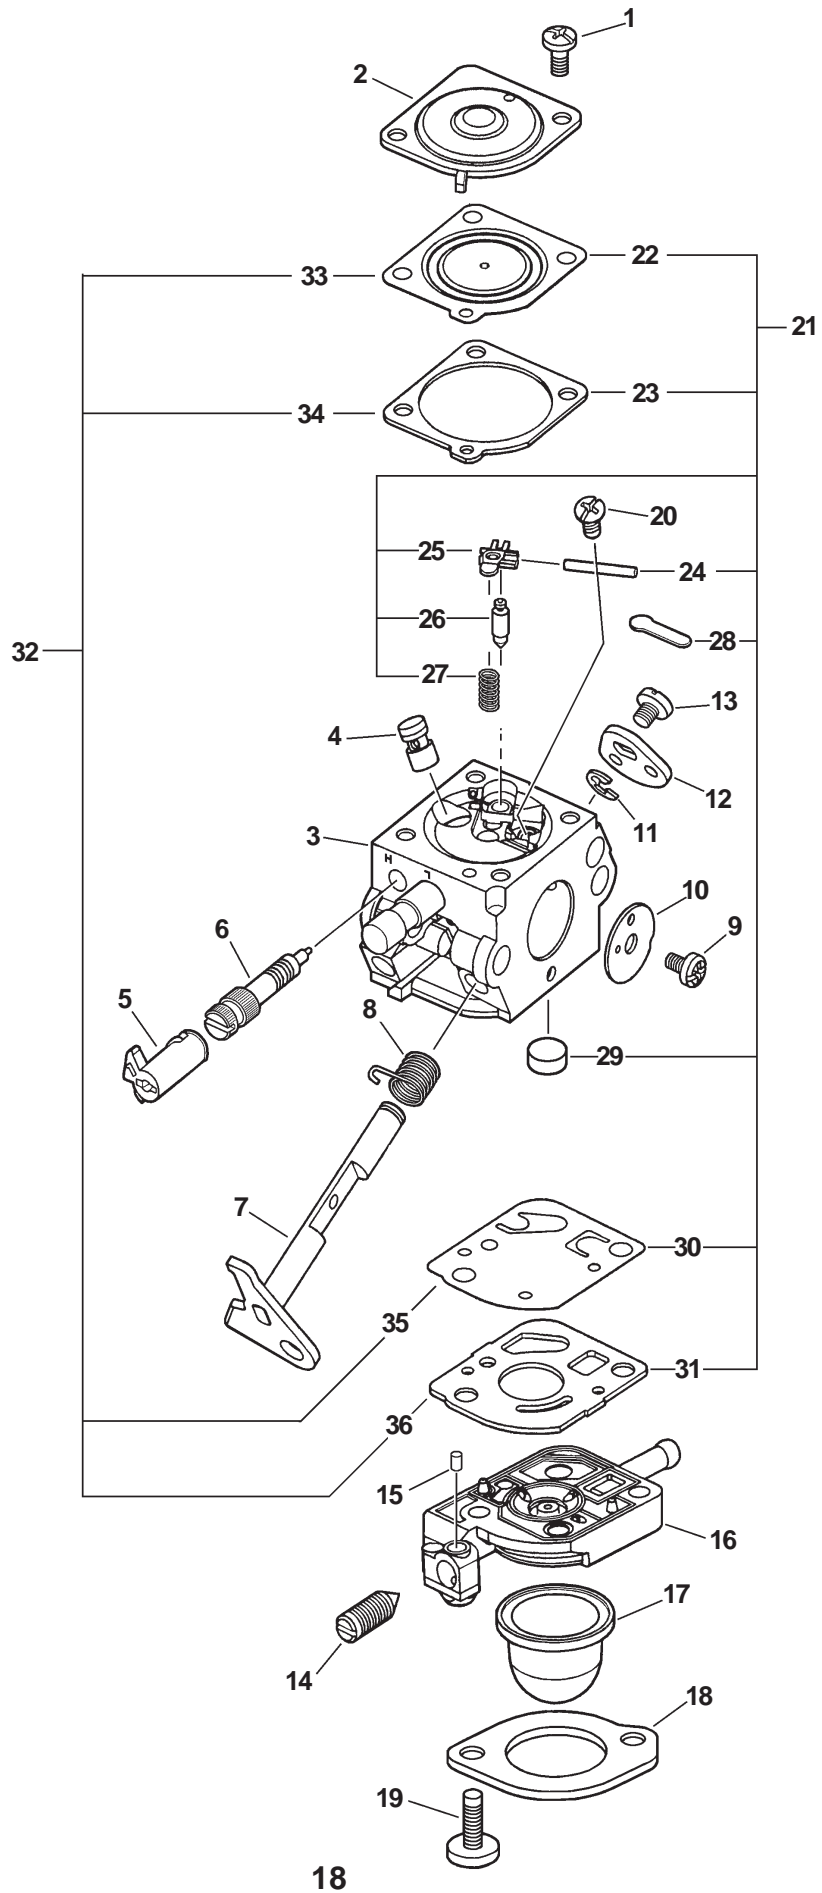

SERIAL NUMBERS: 02001001-02999999

SERIAL NUMBERS: 02001001-02999999

ITEM	PART NUMBER	QTY	DESCRIPTION	REMARKS
	A021000180	1	CARBURETOR—C1U-K62	
1	12534452130	2	SCREW, METERING DIAPHRAGM COVER	
2	12534213210	1	COVER, METERING DIAPHRAGM	
3	-----	1	BODY, CARBURETOR	
4	P005000500	1	NOZZLE, CHECK VALVE	NOT AVAILABLE SEPARATELY
5	12532908560	1	CAP, MIXTURE LIMITER - HIGH SPEED	
6	P005000400	1	NEEDLE - HIGH SPEED	
7	P005000490	1	SHAFT, THROTTLE	
8	12531308560	1	SPRING, THROTTLE RETURN	
9	12531413930	1	SCREW, THROTTLE VALVE	
10	12531649030	1	VALVE, THROTTLE	
11	12532713930	1	CLIP, THROTTLE SHAFT	
12	12535020560	1	LEVER, THROTTLE	
13	12534813930	1	SCREW, THROTTLE LEVER	
14	12533406860	1	SCREW, IDLE ADJUST	
15	12537813930	1	PIECE, FRICTION	
16	12538313310	1	BASE, PURGE	
17	12538108660	1	PUMP, PURGE	
18	12536311610	1	RETAINER, PURGE PUMP	
19	12531011610	2	SCREW, PURGE BASE	
20	12533942030	1	SCREW, METERING LEVER PIN	
21	P005000580	1	REPAIR KIT	INCLUDES ITEMS 22-31
22	-----	1	DIAPHRAGM, METERING	
23	-----	1	GASKET, METERING DIAPHRAGM	
24	-----	1	PIN, METERING ARM	
25	-----	1	LEVER, METERING	
26	-----	1	VALVE, INLET NEEDLE	
27	-----	1	SPRING, METERING LEVER	
28	-----	1	WELCH PLUG	
29	-----	1	STRAINER	
30	-----	1	DIAPHRAGM, FUEL PUMP	
31	-----	1	GASKET, FUEL PUMP	
32	12530313310	1	DIAPHRAGM/GASKET KIT	INCLUDES ITEMS 33-36
33	-----	1	DIAPHRAGM, METERING	
34	-----	1	GASKET, METERING DIAPHRAGM	
35	-----	1	DIAPHRAGM, FUEL PUMP	
36	-----	1	GASKET, FUEL PUMP