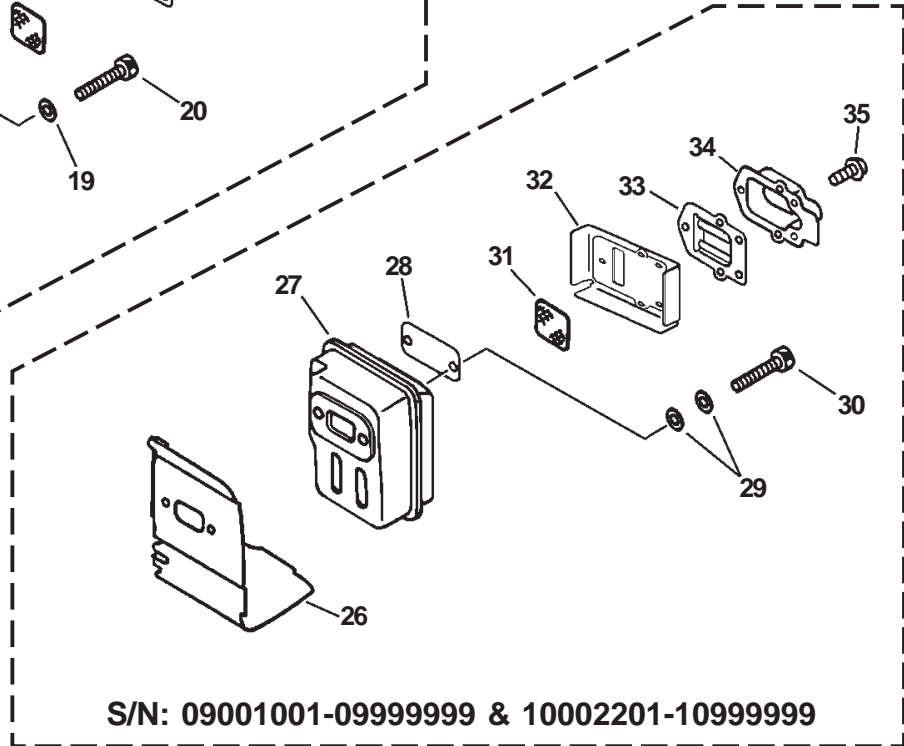

★ Also Included In GASKET KIT

SERIAL NUMBERS: 08001001-10999999

GASKET KIT

S/N: 08001001-08999999 & 10001001-100002200

S/N: 09001001-09999999 & 10002201-10999999

SERIAL NUMBERS: 08001001-10999999

ITEM	PART NUMBER	QTY	DESCRIPTION	REMARKS
1	21041752730	1	BOLT, WING	
2	13031306563	1	LID, AIR CLEANER	
3	89012106360	1	LABEL, CHOKE	
4	89012105360	1	LABEL, CHOKE	CANADA MODELS
5	13031054130	1	FILTER, AIR	
6	13030706561	1	AIR CLEANER CASE ASY	
7	90024205065	2	SCREW 5X65	
8	12901152730	1	PLATE, PREVENT	
9	A021000940	1	CARBURETOR -- C1U-K78	
★ 10	13001020560	1	GASKET, INTAKE	
11	90023805022	2	SCREW 5X22	
12	13001705062	1	INSULATOR, INTAKE	
13	90050000005	2	NUT 5	
★ 14	13001009561	2	GASKET, INTAKE	
15	10151420560	1	SHIELD, INTAKE	
16	P021008590	1	GASKET KIT	