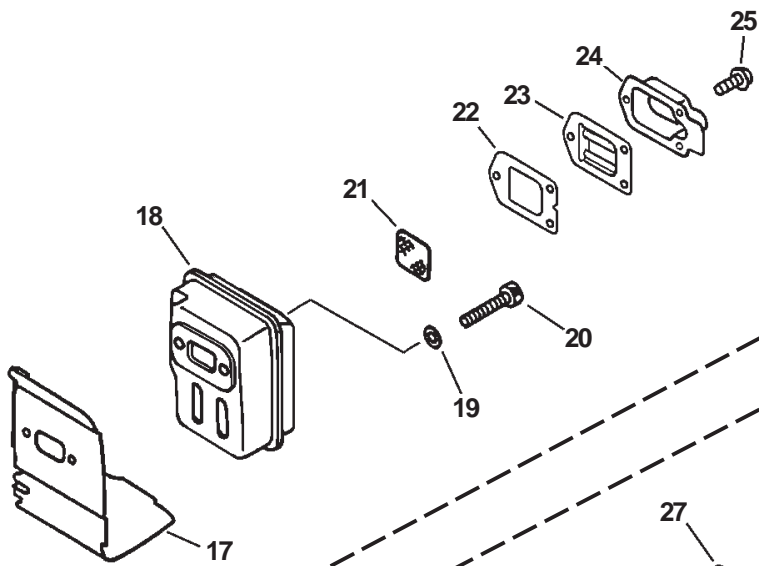

★ Also Included In GASKET KIT

SERIAL NUMBERS: 08001001-10999999

GASKET KIT

S/N: 08001001-08999999 & 10001001-100002200

S/N: 09001001-09999999 & 10002201-10999999

SERIAL NUMBERS: 08001001-10999999

ITEM	PART NUMBER	QTY	DESCRIPTION	REMARKS
1	21041752730	1	BOLT, WING	
2	13031306563	1	LID, AIR CLEANER	
3	89012106360	1	LABEL, CHOKE	
4	89012105360	1	LABEL, CHOKE	CANADA MODELS
5	13031054130	1	FILTER, AIR	
6	13030706561	1	AIR CLEANER CASE ASY	
7	90024205065	2	SCREW 5X65	
8	12901152730	1	PLATE, PREVENT	
9	A021000940	1	CARBURETOR -- C1U-K78	
★ 10	13001020560	1	GASKET, INTAKE	
11	90023805022	2	SCREW 5X22	
12	13001705062	1	INSULATOR, INTAKE	
13	90050000005	2	NUT 5	
★ 14	13001009561	2	GASKET, INTAKE	
15	10151420560	1	SHIELD, INTAKE	
16	P021008590	1	GASKET KIT	