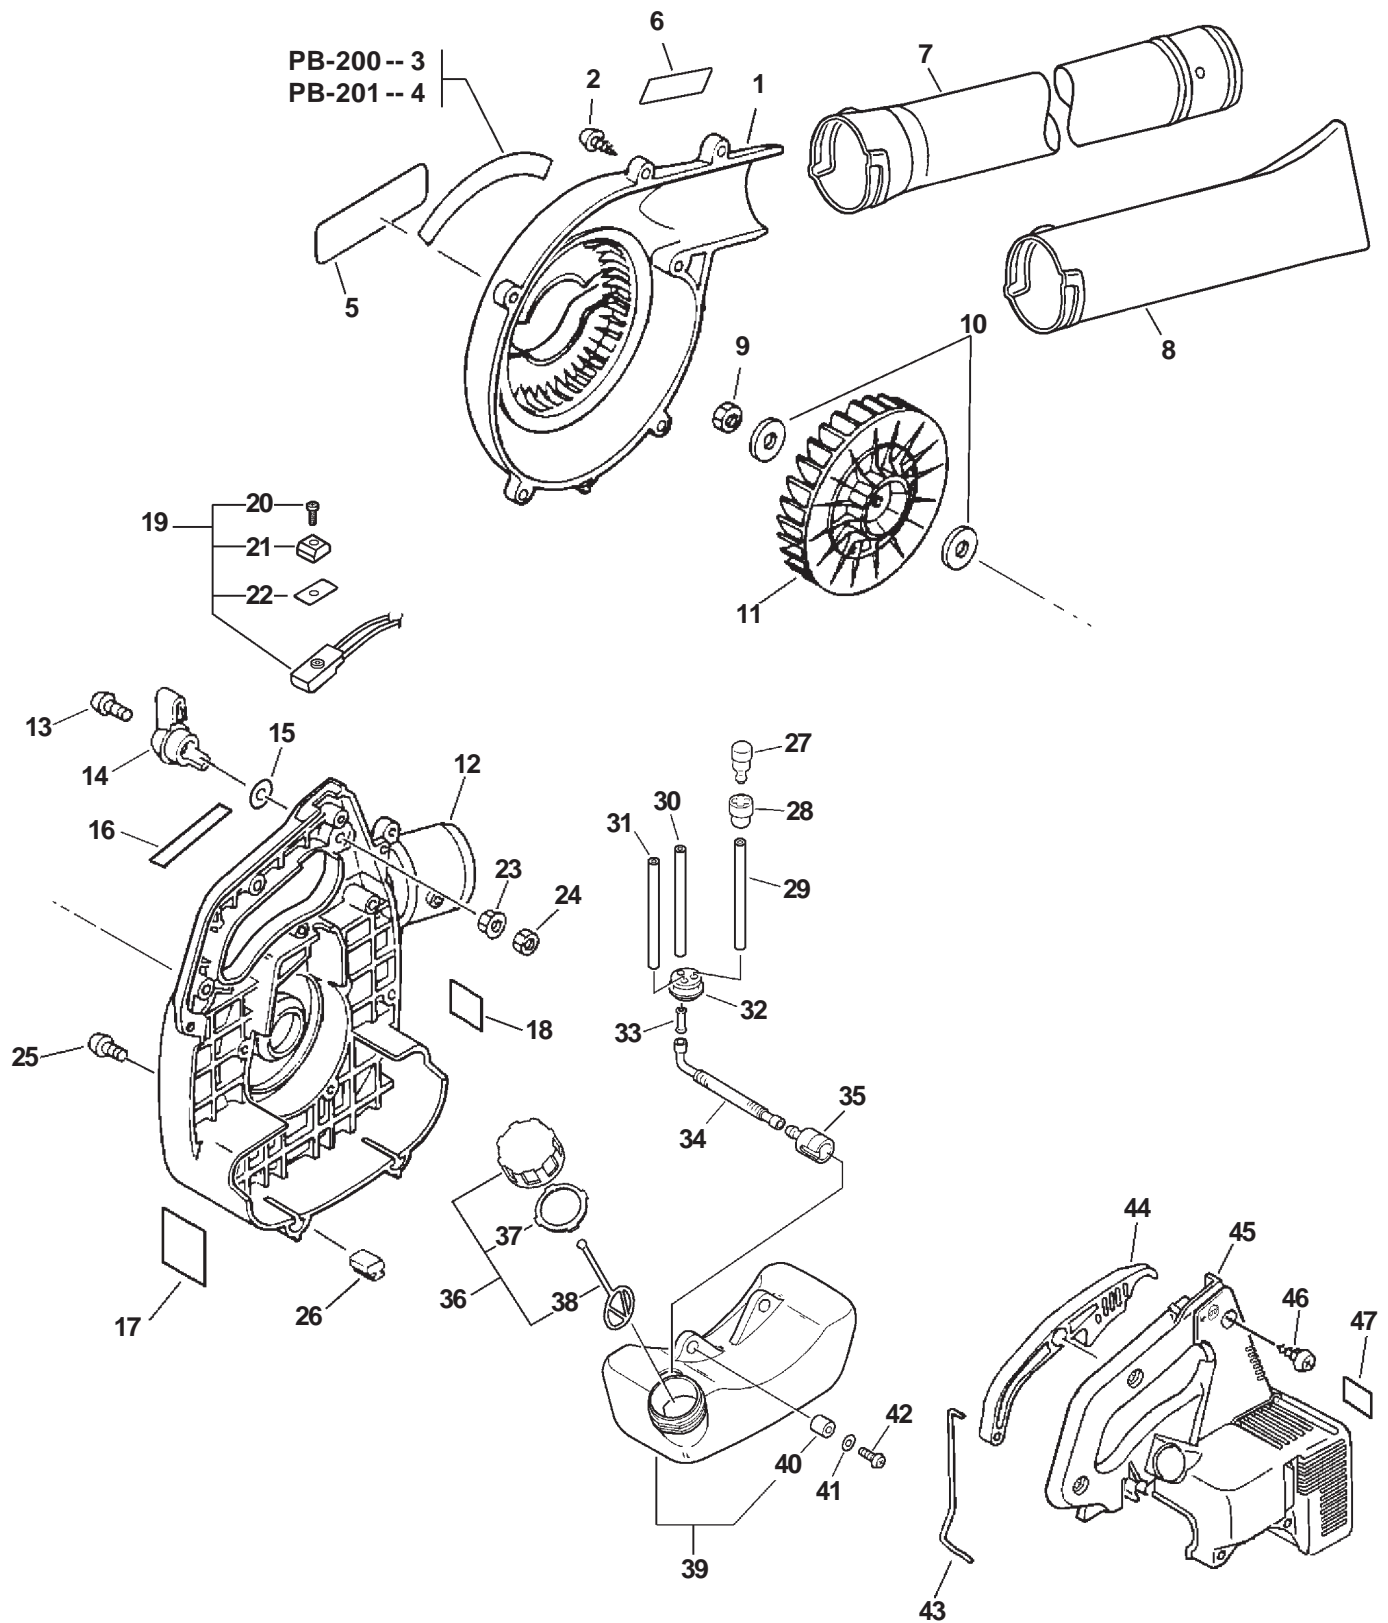

SERIAL NUMBERS: ALL

SERIAL NUMBERS: ALL

ITEM	PART NUMBER	QTY	DESCRIPTION	REMARKS
1	20011120561	1	CASE, FAN - LEFT	
2	90025305020	6	SCREW 5X20	
3	X503003730	1	LABEL, MODEL -- PB-200	
4	X503001310	1	LABEL, MODEL -- PB-201	
5	89011820560	1	LABEL, ECHO	
6	X508000170	1	LABEL, NOISE	
7	21001505060	1	PIPE, STRAIGHT	
8	21001420560	1	PIPE, BLOWER	
9	90050000008	1	NUT 8	
10	10013205660	2	WASHER	
11	20001020560	1	FAN	
12	P021003720	1	CASE, FAN - RIGHT	
13	9135805025	1	SCREW 5X25	
14	17805420560	1	CONTROL, THROTTLE	
15	90060300005	1	WASHER 5	
16	89016009461	1	LABEL, CAUTION	
17	89022808760	1	LABEL, CAUTION	REPLACED BY ITEM 16
18	89016003360	1	LABEL, CAUTION	REPLACED BY ITEM 16
19	16340120561	1	SWITCH, IGNITION	INCLUDES ITEMS 20-22
20	9154503010	1	SCREW 3X10	
21	16341049231	1	KNOB	
22	89015712330	1	PLATE, SWITCH	
23	90051600005	1	FLANGE NUT 5	
24	90050200005	1	NUT 5	
25	90016204022	4	BOLT 4X22	
26	35133520560	2	CUSHION	
27	A356000030	1	VALVE, CHECK	
28	13132840630	1	COVER, VENT	
29	13131239130	1	PIPE, VENT - 3X5X70mm	BULK OPTION: 90014
30	43721011131	1	PIPE, FUEL - 3X5X90mm	BULK OPTION: 90014
31	13201056330	1	PIPE, RETURN - 3X6X90mm	BULK OPTION: 90017
32	V137000030	1	GROMMET, FUEL	
33	13201103360	1	CONNECTOR, FUEL PIPE	
34	13201212360	1	PIPE, FUEL	
35	13120507320	1	FILTER, FUEL	
36	13100455530	1	FUEL TANK CAP ASY	INCLUDES ITEMS 37-38
37	13101655830	1	GASKET, FUEL CAP	
38	13105156030	1	CONNECTOR, FUEL CAP	
39	13100520561	1	TANK, FUEL	INCLUDES ITEM 40
40	13104528230	2	COLLAR	
41	90060300005	2	WASHER 5	
42	90016205016	2	SCREW 5X16	
43	17801120561	1	ROD, THROTTLE	
44	17801020560	1	TRIGGER, THROTTLE	
45	A190000032	1	COVER, ENGINE	
46	90025305020	5	SCREW 5X20	
47	89016006361	1	LABEL, CAUTION - HOT