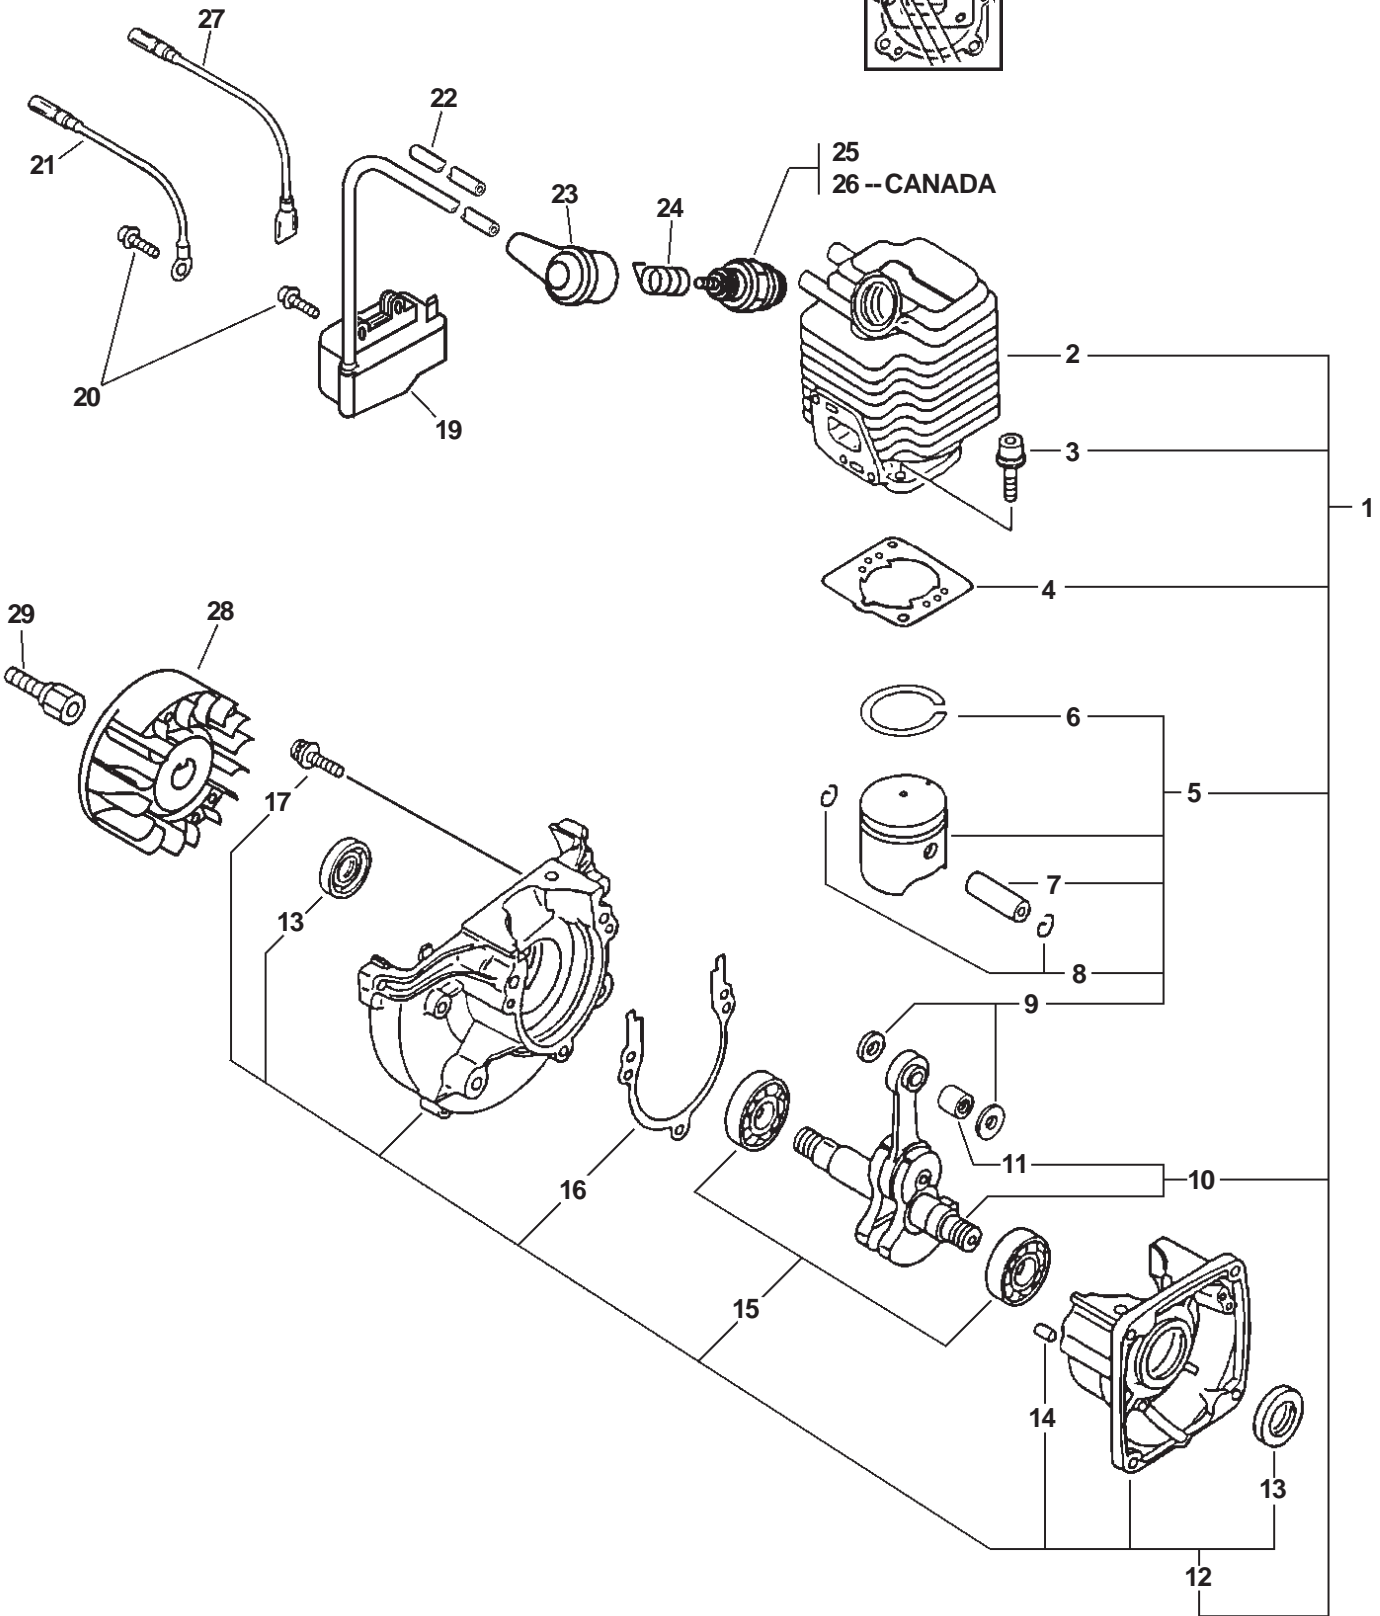

SERIAL NUMBERS: 08001001-10999999

SERIAL NUMBERS: 08001001-10999999

ITEM	PART NUMBER	QTY	DESCRIPTION	REMARKS
<u>OPTIONAL ENGINE REPOWER</u>				
1	SB1076	1	SHORT BLOCK	INCLUDES ITEMS 2-17
2	A130000550	1	CYLINDER	
3	90016205022	2	BOLT 5X22	
★ 4	V100000160	1	GASKET, CYLINDER	
5	P021007712	1	PISTON KIT	INCLUDES ITEMS 6-9
6	A101000090	1	RING, PISTON	
7	10001311520	1	PIN, PISTON	
8	10001504630	2	CIRCLIP, PISTON PIN	
9	10001411520	2	SPACER, PISTON PIN	
10	A011000150	1	CRANKSHAFT ASY	INCLUDES ITEMS 11
11	V553000030	1	BEARING, NEEDLE	
12	10020452132	1	CRANKCASE KIT	
13	10021242031	2	OIL SEAL	
14	10021503930	2	DOWEL PIN	
15	9403536201	2	BEARING BALL	
★ 16	10024242030	1	GASKET, CRANKCASE	
17	90016205028	3	BOLT 5X28	

★ Also Included In GASKET KIT

18	P021008590	1	GASKET KIT	
19	A411000130	1	COIL, IGNITION	
20	90016204020	2	BOLT 4X20	
21	16202120560	1	LEAD, GROUND	
22	V471000660	1	TUBE	
23	15901201620	1	CAP, SPARK PLUG	
24	15901103432	1	TERMINAL, SPARK PLUG CAP	
25	15901019830	1	SPARK PLUG -- BPM-8Y	
26	A425000000	1	SPARK PLUG -- BPMR-8Y	CANADA MODELS
27	V485000040	1	LEAD, IGNITION	
28	A409000210	1	FLYWHEEL	
29	20001105661	1	HUB, FAN