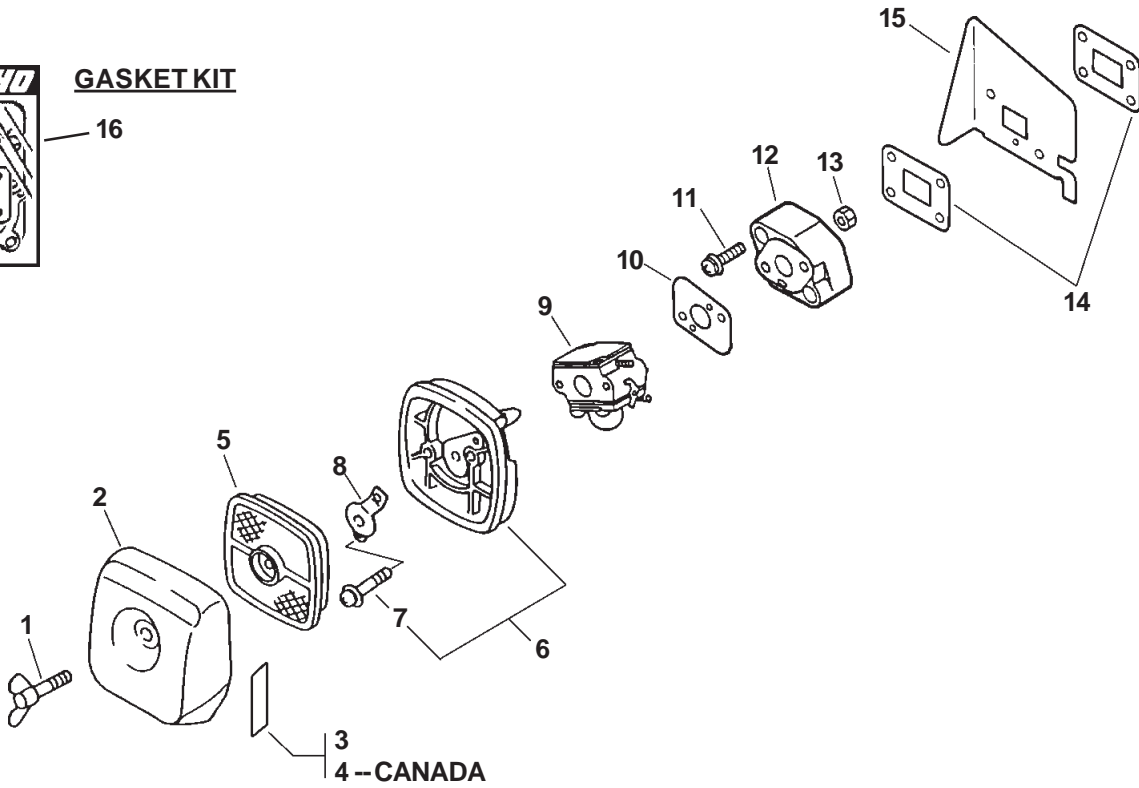

SERIAL NUMBERS: 05001001-07999999

GASKET KIT

PB-200 -- S/N: 05001001-05999999 & 07001001-07999999