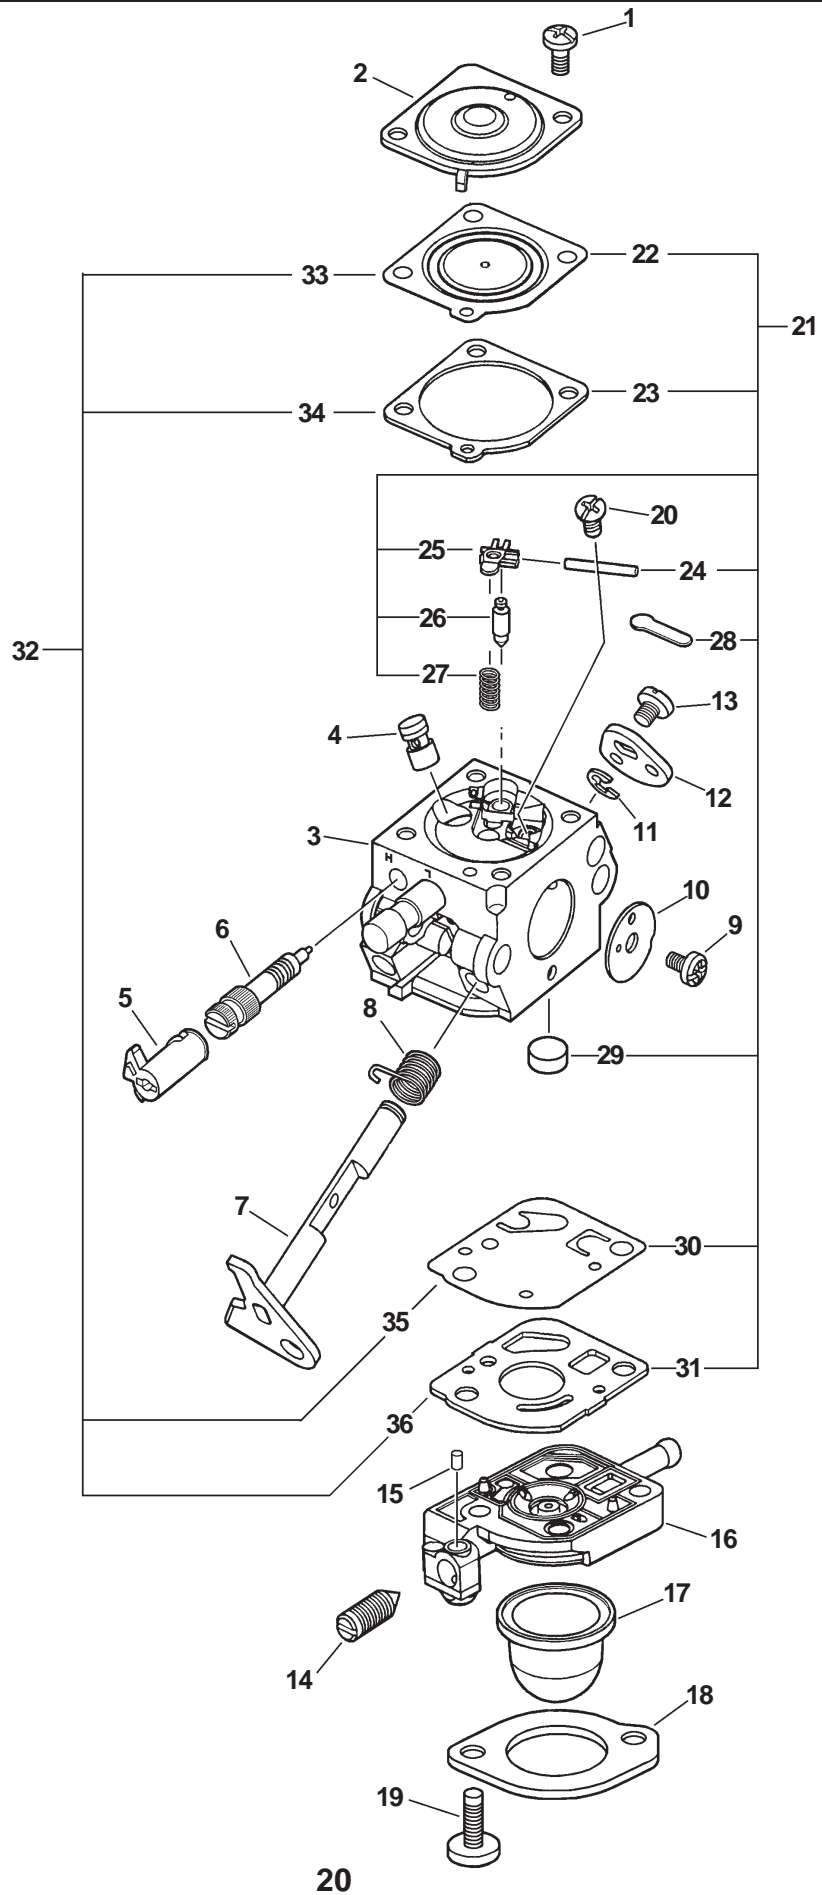

SERIAL NUMBERS: 05001001-07999999

SERIAL NUMBERS: 05001001-07999999

ITEM	PART NUMBER	QTY	DESCRIPTION	REMARKS
	A021000530	1	CARBURETOR--C1U-K68	
1	12534452130	2	SCREW, METERING DIAPHRAGM COVER	
2	12534213210	1	COVER, METERING DIAPHRAGM	
3	-----	1	BODY, CARBURETOR	NOT AVAILABLE SEPARATELY
4	P005000500	1	NOZZLE, CHECK VALVE	
5	12532908560	1	CAP, MIXTURE LIMITER - HIGH SPEED	
6	P005000400	1	NEEDLE - HIGH SPEED	
7	P005000490	1	SHAFT, THROTTLE	
8	12531308560	1	SPRING, THROTTLE RETURN	
9	12531413930	1	SCREW, THROTTLE VALVE	
10	12531649030	1	VALVE, THROTTLE	
11	12532713930	1	CLIP, THROTTLE SHAFT	
12	12535020560	1	LEVER, THROTTLE	
13	12534813930	1	SCREW, THROTTLE LEVER	
14	12533406860	1	SCREW, IDLE ADJUST	
15	12537813930	1	PIECE, FRICTION	
16	12538313310	1	BASE, PURGE	
17	12538108660	1	PUMP, PURGE	
18	12536311610	1	RETAINER, PURGE PUMP	
19	12531011610	2	SCREW, PURGE BASE	
20	12533942030	1	SCREW, METERING LEVER PIN	
21	P005000750	1	REPAIR KIT	INCLUDES ITEMS 22-31
22	-----	1	DIAPHRAGM, METERING	
23	-----	1	GASKET, METERING DIAPHRAGM	
24	-----	1	PIN, METERING ARM	
25	-----	1	LEVER, METERING	
26	-----	1	VALVE, INLET NEEDLE	
27	-----	1	SPRING, METERING LEVER	
28	-----	1	WELCH PLUG	
29	-----	1	STRAINER	
30	-----	1	DIAPHRAGM, FUEL PUMP	
31	-----	1	GASKET, FUEL PUMP	
32	12530313310	1	DIAPHRAGM/GASKET KIT	INCLUDES ITEMS 33-36
33	-----	1	DIAPHRAGM, METERING	
34	-----	1	GASKET, METERING DIAPHRAGM	
35	-----	1	DIAPHRAGM, FUEL PUMP	
36	-----	1	GASKET, FUEL PUMP