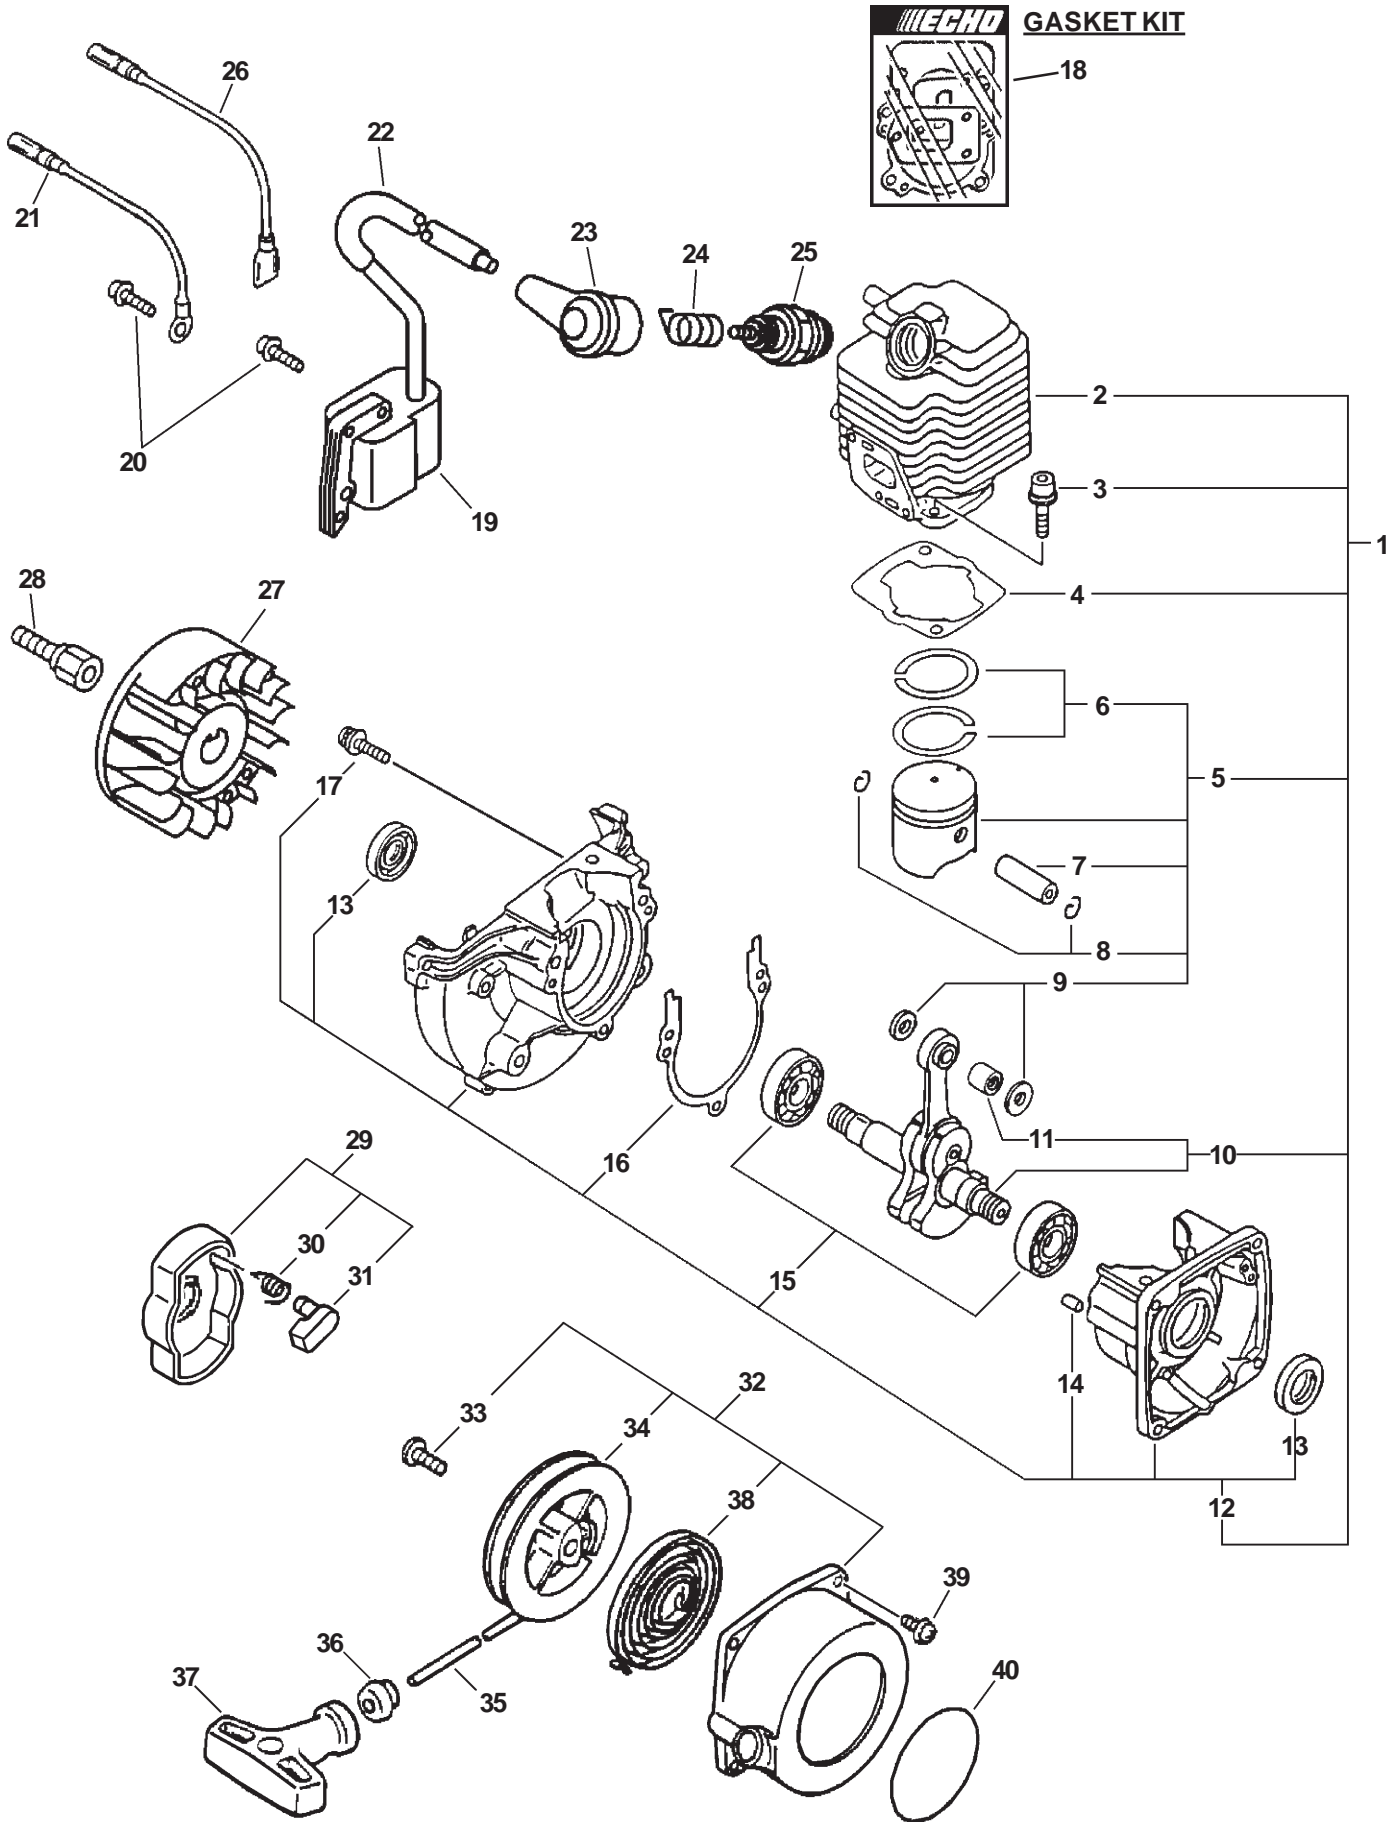

SERIAL NUMBERS: 02001001-02999999

ECHO GASKET KIT

SERIAL NUMBERS: 02001001-02999999

ITEM	PART NUMBER	QTY	DESCRIPTION	REMARKS
<u>OPTIONAL ENGINE REPOWER</u>				
1	SB1049	1	SHORT BLOCK	INCLUDES ITEMS 2-17
2	A130000100	1	CYLINDER	
3	90016205022	2	BOLT 5X22	
★ 4	V100000020	1	GASKET, CYLINDER	
5	P021000411	1	PISTON KIT	INCLUDES ITEMS 6-9
6	A101000000	2	RING, PISTON	
7	10001311520	1	PIN, PISTON	
8	10001504630	2	CIRCLIP, PISTON PIN	
9	10001411520	2	SPACER, PISTON PIN	
10	10010044732	1	CRANKSHAFT ASY	INCLUDES ITEMS 11
11	10001251230	1	BEARING, NEEDLE	
12	10020452130	1	CRANKCASE KIT	
13	10021242030	2	OIL SEAL	
14	10021503930	2	DOWEL PIN	
15	90081036201	2	BEARING, BALL	
★ 16	10024242030	1	GASKET, CRANKCASE	
17	90016205028	3	BOLT 5X28	
★ Also Included In GASKET KIT				
18	P021001621	1	GASKET KIT	
19	A411000020	1	COIL, IGNITION	
20	90016204022	2	BOLT 4X22	
21	V485000040	1	LEAD, GROUND	
22	15661105060	1	TUBE	
23	15901201620	1	CAP, SPARK PLUG	
24	15901103432	1	TERMINAL, SPARK PLUG CAP	
25	15901019630	1	SPARK PLUG -- BPM-7Y	
26	16202120560	1	LEAD, IGNITION	
27	A409000000	1	FLYWHEEL	
28	20001105661	1	HUB, FAN	
29	17720244330	1	PAWL ASY, STARTER	INCLUDES ITEMS 30-31
30	17723442030	1	SPRING, RETURN	
31	17721844330	1	PAWL, STARTER	
32	17720042033	1	STARTER ASY	INCLUDES ITEMS 33-38
33	17723644330	1	SCREW	
34	17721544430	1	DRUM, STARTER	
35	17722610120	1	ROPE, STARTER - 3X1000mm	BULK OPTION: 99944444000
36	17722742030	1	GUIDE, ROPE	
37	17722806530	1	GRIP, STARTER	
38	17722042030	1	SPRING, REWIND	
39	90016304016	4	BOLT	
40	89011849130	1	LABEL, ECHO