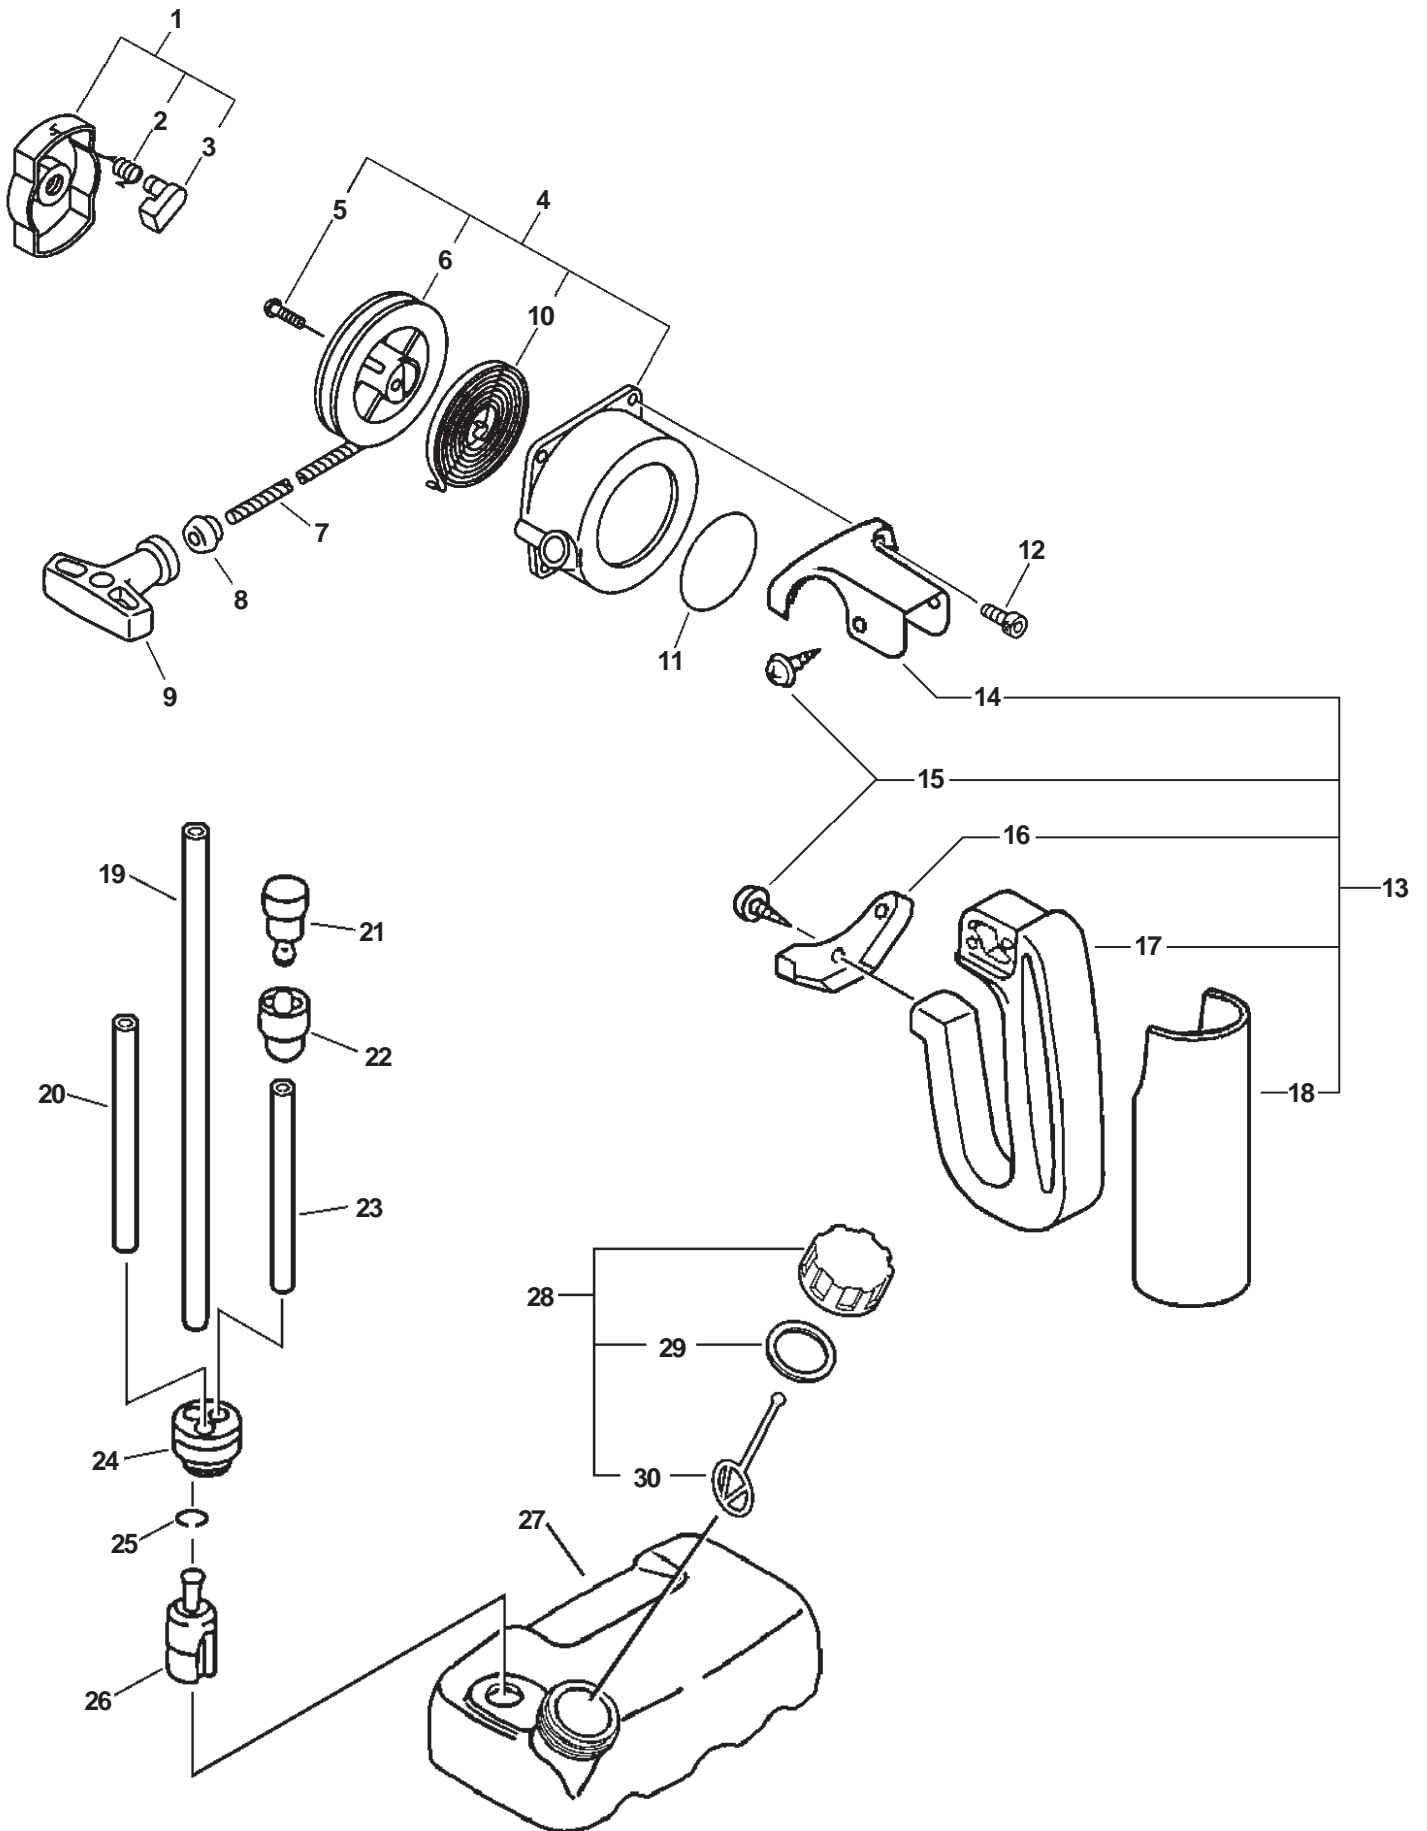

SERIAL NUMBERS: ALL

SERIAL NUMBERS: ALL

ITEM	PART NUMBER	QTY	DESCRIPTION	REMARKS
1	17720244331	1	STARTER PAWL ASY	INCLUDES ITEMS 2-3
2	17723442030	1	SPRING, RETURN	
3	17721844330	1	PAWL, STARTER	
4	17720009560	1	STARTER ASY	INCLUDES ITEMS 5-10
5	17723644330	1	SCREW	
6	17721505960	1	DRUM, STARTER	
7	17722605310	1	ROPE, STARTER - 3.5X960mm	BULK OPTION: 99944445000
8	17722709560	1	GUIDE, ROPE	
9	17722806530	1	GRIP, STARTER	
10	17722042030	1	SPRING, REWIND	
11	89011849330	1	LABEL, ECHO	
12	90016304018	4	BOLT 4X18	
13	P021001200	1	REAR HANDLE ASY	INCLUDES ITEMS 14-18
14	C405000010	1	BRACKET, HANDLE - UPPER	
15	90025305016	3	SCREW	
16	C405000000	1	BRACKET, HANDLE - LOWER	
17	35101005060	1	HANDLE	
18	35121354330	1	GRIP, HANDLE	
19	43721015130	1	PIPE, FUEL - 3X6X200mm	OPTIONAL BULK LINE 90015
20	13201014010	1	PIPE, RETURN - 3X6X100mm	OPTIONAL BULK LINE 90017
21	A356000030	1	VALVE, CHECK	
22	13132840630	1	COVER, VENT	
23	43721720760	1	PIPE, VENT - 3X6X100mm	OPTIONAL BULK LINE 90015
24	13211555930	1	GROMMET, FUEL	
25	13201326630	1	CLIP	
26	13120519830	1	FILTER, FUEL	
27	A350000023	1	TANK, FUEL	
28	13100455530	1	FUEL TANK CAP ASY	INCLUDES ITEMS 29-30
29	13101655830	1	GASKET, FUEL CAP	
30	13105156030	1	CONNECTOR, FUEL CAP