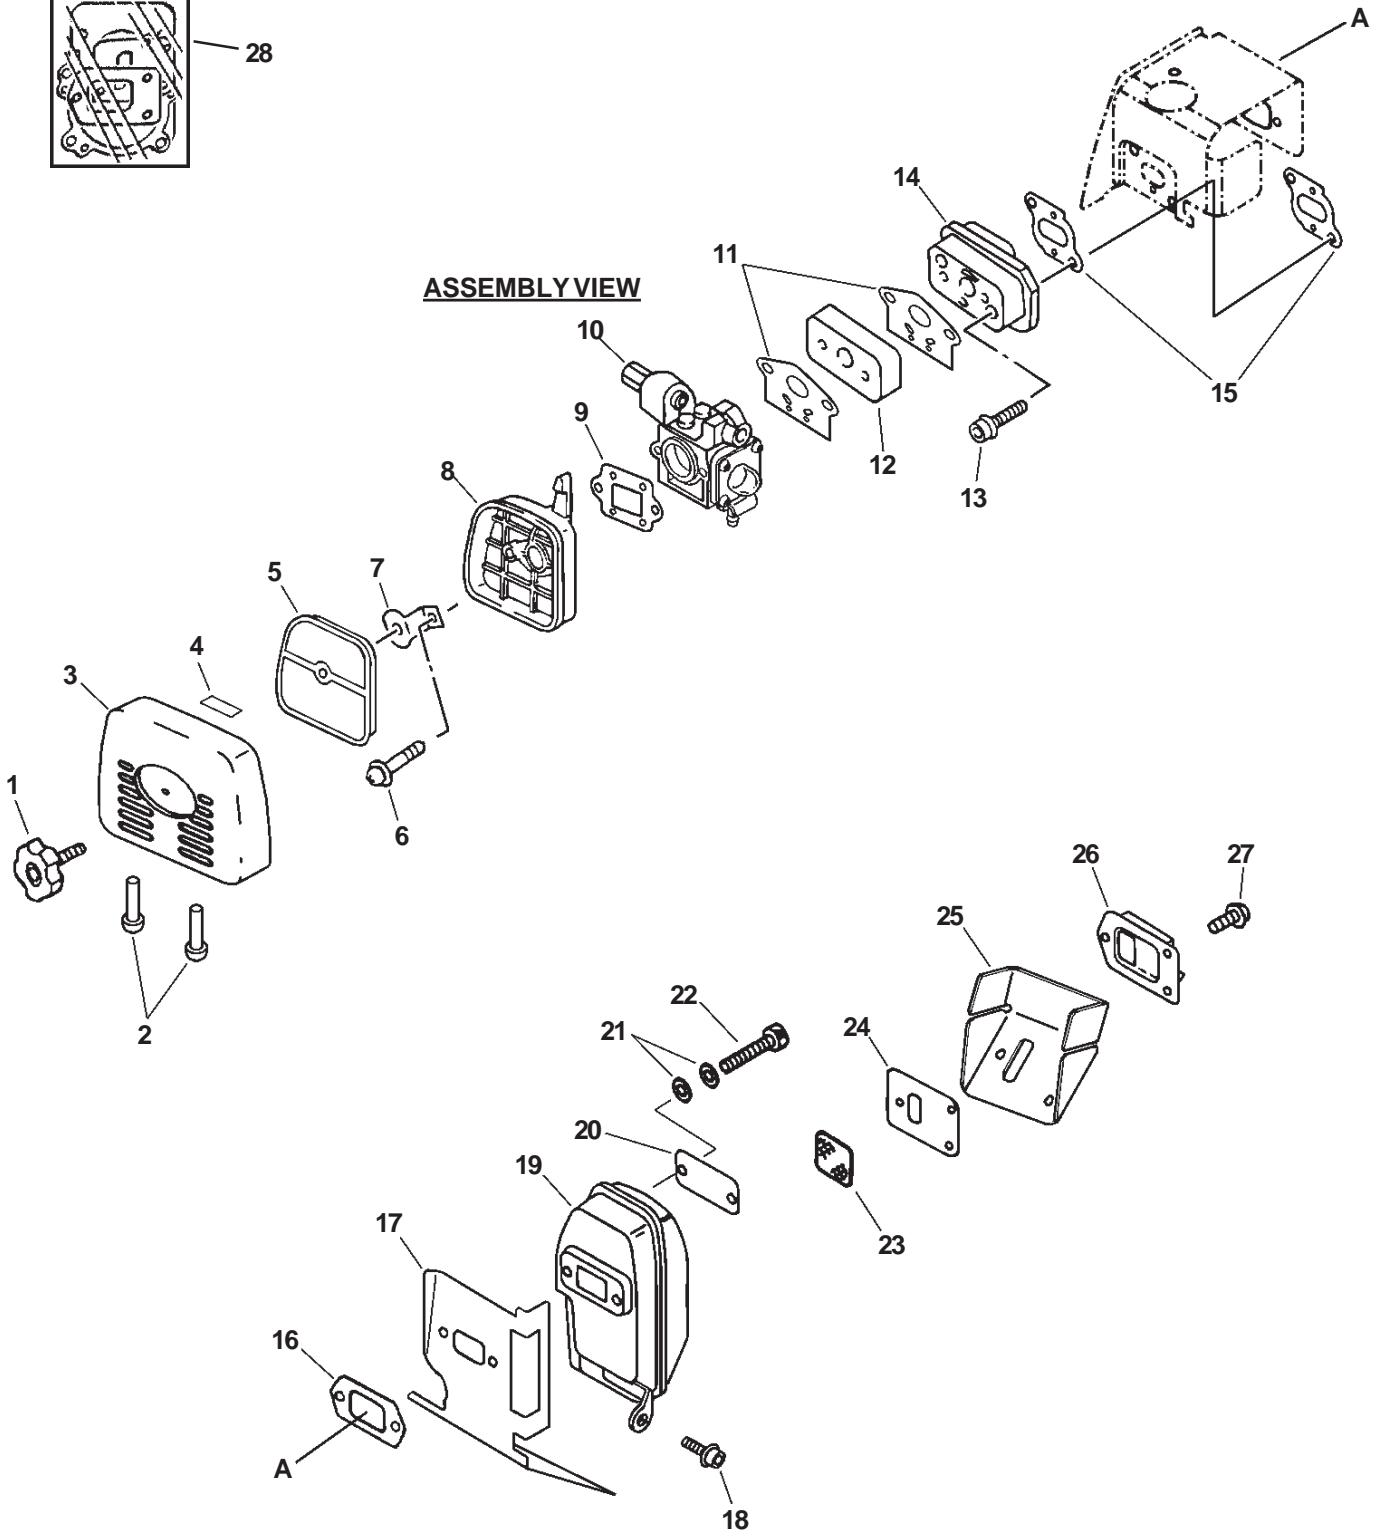

ASSEMBLY VIEW

ES-231

SERIAL NUMBERS: 02001001-02999999

ITEM	PART NUMBER	QTY	DESCRIPTION	REMARKS
1	13040652131	1	KNOB, FASTENER	
2	V141000010	2	GROMMET, PLUG	
3	A232000041	1	LID, CLEANER	
4	89012152730	1	LABEL, CHOKE	
5	13031051830	1	FILTER, AIR	
6	90024205065	2	SCREW 5X65	
7	12901157731	1	PLATE, PREVENT	
8	13030757730	1	CASE, AIR CLEANER	
9	10158609660	1	SPACER	
10	A021000142	1	CARBURETOR -- RB-K61A	SUPERSEDES: A021000141 CARBURETOR -- RB-K61A A021000140 CARBURETOR -- RB-K61
★ 11	13001013410	2	GASKET, INTAKE	
12	A200000030	1	INSULATOR, INTAKE	
13	90016205025	2	BOLT 5X25	
14	13001756431	1	INSULATOR, INTAKE	
★ 15	13001055930	2	GASKET, INTAKE	
★ 16	V104000160	1	GASKET, MUFFLER	
★ 17	V104000041	1	SHIELD, MUFFLER	
18	90016205016	1	BOLT 5X16	
19	A300000110	1	MUFFLER	
20	V150000371	1	PLATE, EYE	
21	V347000000	4	CONICAL WASHER	
22	9110005065	2	BOLT 5X65	
23	14586240630	1	SCREEN, MUFFLER	
★ 24	V104000031	1	GASKET, EXHAUST	
★ 25	V104000050	1	GASKET, EXHAUST	
26	A313000070	1	GUIDE, EXHAUST	
27	9136704010	3	SCREW 4X10	
★ Also Included In GASKET KIT				
28	P021001363	1	GASKET KIT