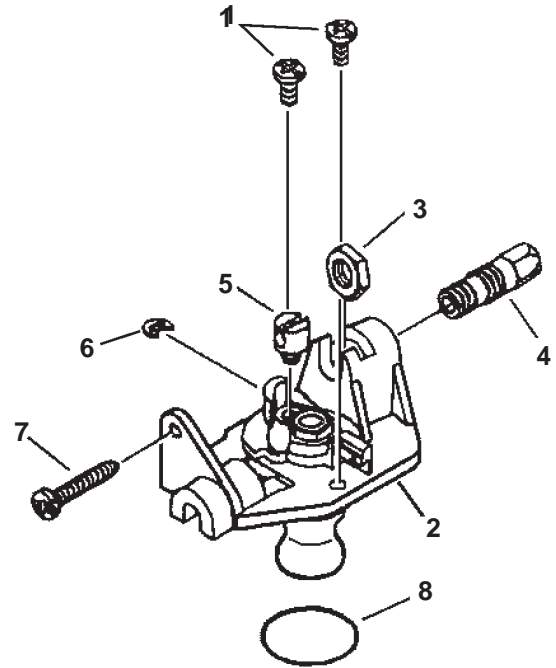

SERIAL NUMBERS:

ES-230: 05001001 - 05001450

ES-230: 07001001 - 07001178

ITEM	PART NUMBER	QTY	DESCRIPTION	REMARKS
	A021000360	1	CARBURETOR--RB-K67	
1	12534413931	3	SCREW, ROTOR COVER ASY	
2	P005000710	1	ROTOR COVER ASY	
3	P005000120	1	NUT	
4	P005000110	1	SCREW, CABLE ADJUST	
5	P005000180	1	SWIVEL	
6	P005000190	1	E-RING	
7	P005000100	1	THROTTLE ADJUST SCREW	
8	P005000280	1	O-RING	
9	-----	1	BODY, CARBURETOR	NOT AVAILABLE SEPARATELY
10	P005000730	1	JET	
11	P005000370	1	PLUG KIT	
12	P005000530	1	PRIMER BASE ASY	
13	P005000270	1	SCREW, PRIMER BASE ASY	
14	12538108660	1	PUMP, PRIMING	
15	P005000250	1	RETAINER, PRIMING PUMP	
16	P005000260	4	SCREW, PRIMING PUMP RETAINER	
17	12534252130	1	COVER, METERING DIAPHRAGM	
18	12534452130	2	SCREW, METERING DIAPHRAGM COVER	
19	12533942030	1	SCREW, METERING LEVER PIN	
20	P005000950	1	REPAIR KIT	INCLUDES ITEM 21-30
21	P005001000	1	ROLLER, GUIDE	
22	-----	1	PIN, METERING LEVER	
23	-----	1	LEVER, METERING	
24	-----	1	VALVE, INLET NEEDLE	
25	-----	1	SPRING, METERING LEVER	
26	-----	1	STRAINER	
27	-----	1	DIAPHRAGM, PUMP	
28	-----	1	GASKET, PUMP	
29	-----	1	GASKET, METERING DIAPHRAGM	
30	-----	1	DIAPHRAGM, METERING	
31	P005000550	1	DIAPHRAGM/GASKET KIT	INCLUDES ITEM 32-35
32	-----	1	DIAPHRAGM, PUMP	
33	-----	1	GASKET, PUMP	
34	-----	1	GASKET, METERING DIAPHRAGM	
35	-----	1	DIAPHRAGM, METERING	

SERIAL NUMBERS:

ES-230: 05001451 - 05999999

ES-230: 07001179 - 07001840

ES-231: 06001001 - 06001247