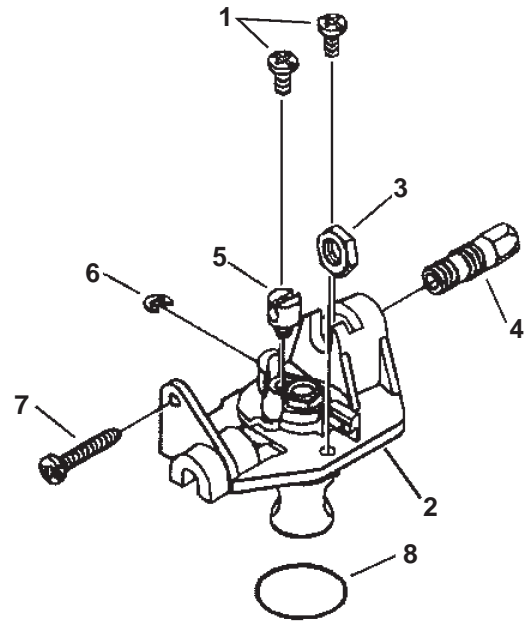

SERIAL NUMBERS: 02001001-02999999

SERIAL NUMBERS: 02001001-02999999

ITEM	PART NUMBER	QTY	DESCRIPTION	REMARKS
	A021000142	1	CARBURETOR--RB-K61A	SUPERSEDES: A021000141 CARBURETOR -- RB-K61A A021000140 CARBURETOR -- RB-K61
1	12534413931	3	SCREW, ROTOR COVER ASY	
2	P005000360	1	ROTOR COVER ASY	
3	P005000120	1	NUT, CABLE	
4	P005000110	1	SCREW, CABLE ADJUST	
5	P005000180	1	SWIVEL	
6	P005000190	1	E-RING	
7	P005000100	1	THROTTLE ADJUST SCREW	
8	P005000280	1	O-RING	
9	-----	1	BODY, CARBURETOR	NOT AVAILABLE SEPARATELY
10	P005000290	1	ROLLER, GUIDE	
11	P005000570	1	JET	
12	P005000370	1	PLUG KIT	
13	P005000530	1	PRIMER BASE ASY -- FOR RB-K61	
14	P005000930	1	PRIMER BASE ASY -- FOR RB-K61A	
15	P005000270	1	SCREW, PRIMER BASE ASY	
16	12538146730	1	PUMP, PRIMING	
17	P005000250	1	RETAINER, PRIMING PUMP	
18	P005000260	4	SCREW, PRIMING PUMP RETAINER	
19	12534252130	1	COVER, METERING DIAPHRAGM	
20	12534452130	2	SCREW, METERING DIAPHRAGM COVER	
21	P005000020	1	SCREW, METERING LEVER PIN	
22	P005000560	1	REPAIR KIT	INCLUDES ITEMS 23-32
23	-----	1	PIN, METERING LEVER	
24	-----	1	LEVER, METERING	
25	-----	1	VALVE, INLET NEEDLE	
26	-----	1	SPRING, METERING LEVER	
27	-----	1	STRAINER	
28	-----	1	DIAPHRAGM, PUMP	
29	-----	1	GASKET, PUMP	
30	-----	1	SURGE, DIAPHRAGM	
31	-----	1	GASKET, METERING	
32	-----	1	DIAPHRAGM, METERING	
33	P005000550	1	DIAPHRAGM/GASKET KIT	INCLUDES ITEMS 34-38
34	-----	1	DIAPHRAGM, PUMP	
35	-----	1	GASKET, PUMP	
36	-----	1	SURGE, DIAPHRAGM	
37	-----	1	GASKET, METERING	
38	-----	1	DIAPHRAGM, METERING