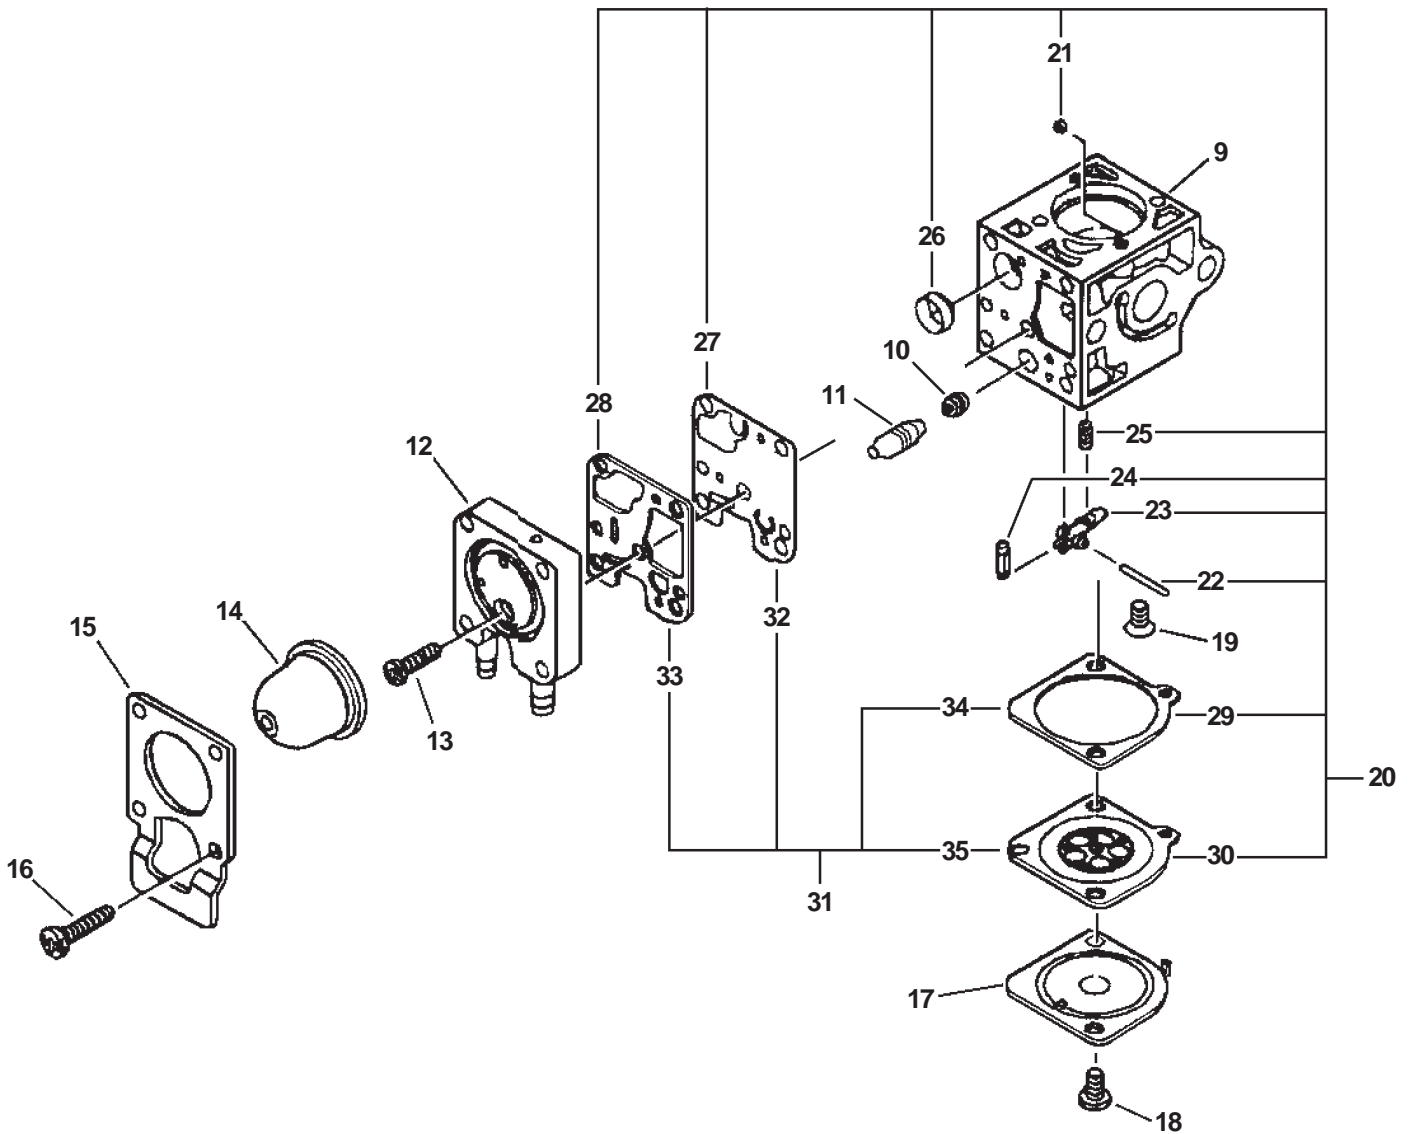

SERIAL NUMBERS:

ES-230: 05001001 - 05001450

ES-230: 07001001 - 07001178

SERIAL NUMBERS:

ES-230: 05001001 - 05001450

ES-230: 07001001 - 07001178

ITEM	PART NUMBER	QTY	DESCRIPTION	REMARKS
	A021000360	1	CARBURETOR--RB-K67	
1	12534413931	3	SCREW, ROTOR COVER ASY	
2	P005000710	1	ROTOR COVER ASY	
3	P005000120	1	NUT	
4	P005000110	1	SCREW, CABLE ADJUST	
5	P005000180	1	SWIVEL	
6	P005000190	1	E-RING	
7	P005000100	1	THROTTLE ADJUST SCREW	
8	P005000280	1	O-RING	
9	-----	1	BODY, CARBURETOR	NOT AVAILABLE SEPARATELY
10	P005000730	1	JET	
11	P005000370	1	PLUG KIT	
12	P005000530	1	PRIMER BASE ASY	
13	P005000270	1	SCREW, PRIMER BASE ASY	
14	12538108660	1	PUMP, PRIMING	
15	P005000250	1	RETAINER, PRIMING PUMP	
16	P005000260	4	SCREW, PRIMING PUMP RETAINER	
17	12534252130	1	COVER, METERING DIAPHRAGM	
18	12534452130	2	SCREW, METERING DIAPHRAGM COVER	
19	12533942030	1	SCREW, METERING LEVER PIN	
20	P005000950	1	REPAIR KIT	INCLUDES ITEM 21-30
21	P005001000	1	ROLLER, GUIDE	
22	-----	1	PIN, METERING LEVER	
23	-----	1	LEVER, METERING	
24	-----	1	VALVE, INLET NEEDLE	
25	-----	1	SPRING, METERING LEVER	
26	-----	1	STRAINER	
27	-----	1	DIAPHRAGM, PUMP	
28	-----	1	GASKET, PUMP	
29	-----	1	GASKET, METERING DIAPHRAGM	
30	-----	1	DIAPHRAGM, METERING	
31	P005000550	1	DIAPHRAGM/GASKET KIT	INCLUDES ITEM 32-35
32	-----	1	DIAPHRAGM, PUMP	
33	-----	1	GASKET, PUMP	
34	-----	1	GASKET, METERING DIAPHRAGM	
35	-----	1	DIAPHRAGM, METERING