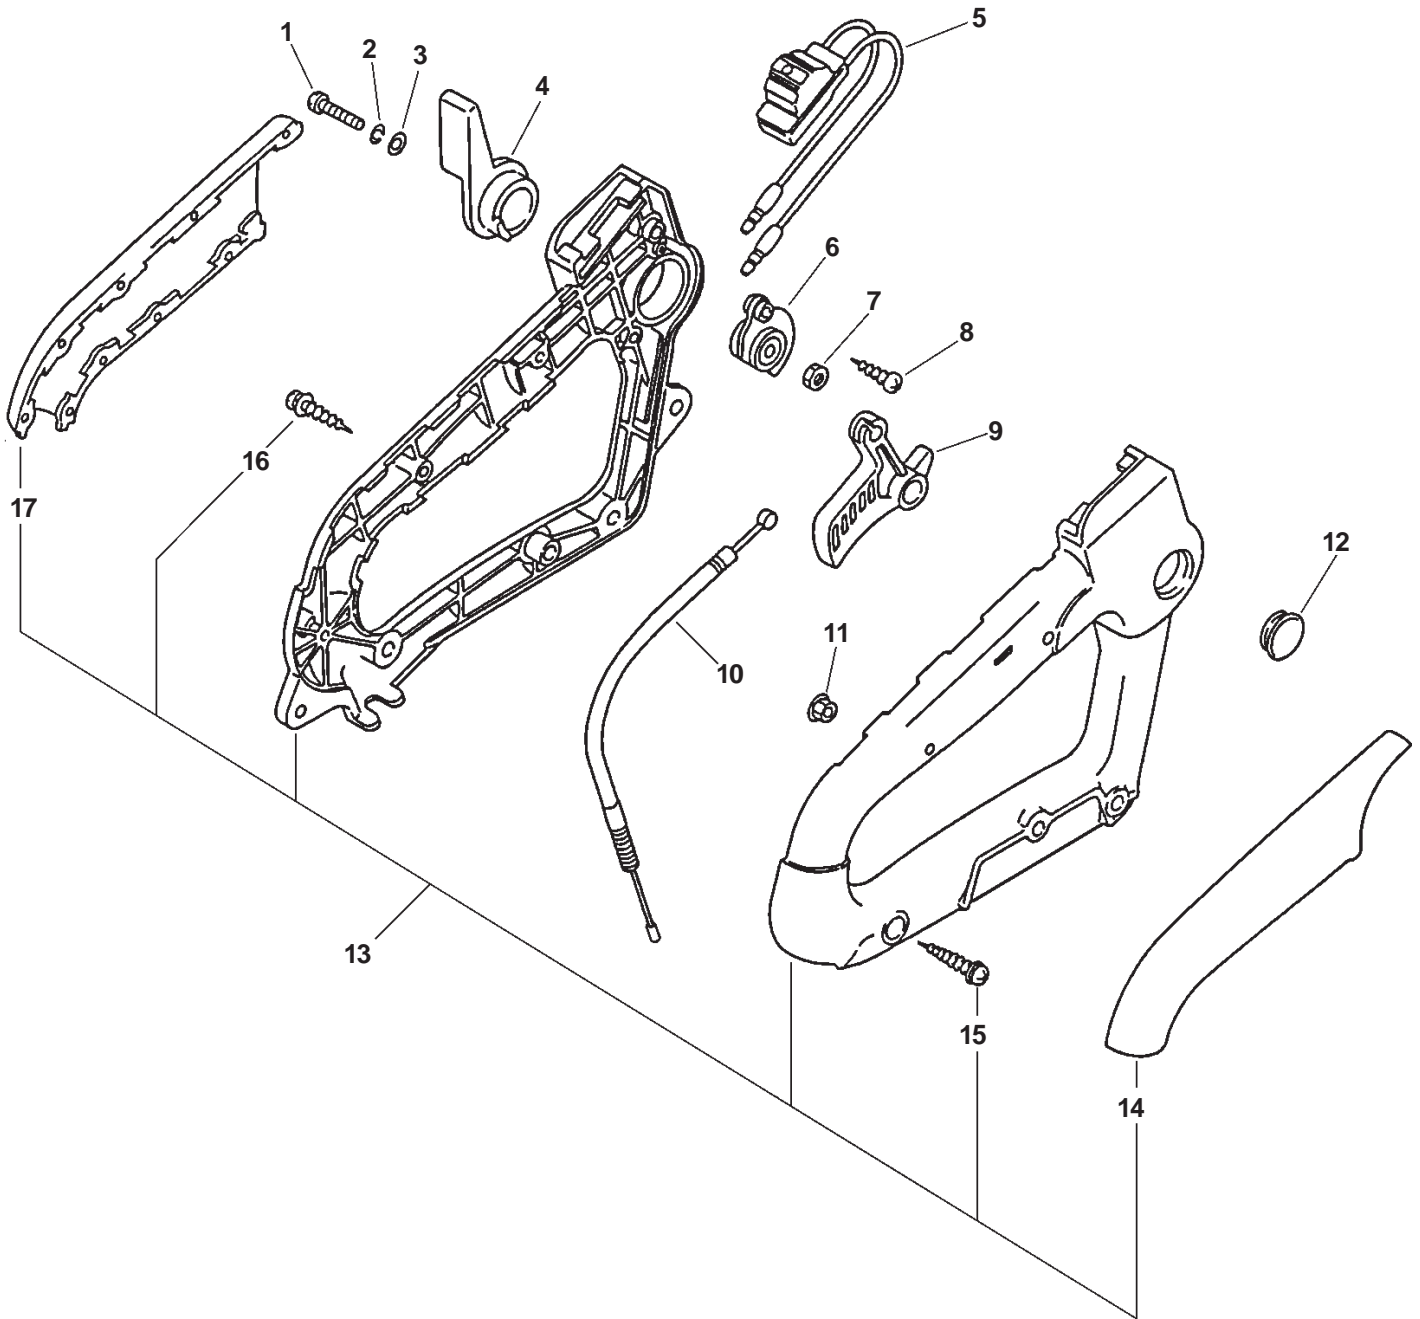

ITEM	PART NUMBER	QTY	DESCRIPTION	REMARKS
1	20012420661	1	GRID, FAN CASE	
2	13040620660	1	THUMB SCREW	
3	90060300005	1	WASHER 5	
4	90025305014	1	SCREW 5X14	
5	20015005060	1	SHAFT, GRID	
6	20015205060	1	SPRING, GRID	
7	16340020660	1	SWITCH, IGNITION	
8	16333520660	1	LEVER, ACTUATOR	
9	16381020660	1	BRACKET, SWITCH	
10	90025604022	2	SCREW 4X22	
11	E103000290	1	FAN CASE - OUTER	
12	E180000000	1	PIPE, SUCTION	
13	21041305060	1	CLAMP, FLEXIBLE PIPE	
14	89013508760	2	LABEL, ECHO	
15	90025305020	9	SCREW 5X20	
16	90050000008	1	NUT 8	
17	20018008761	1	CUTTER, SHREDDER	
18	E100000030	1	FAN, BLOWER	
19	10013205660	1	WASHER	
20	E101000000	1	HUB, FAN	
21	E103000081	1	FAN CASE ASY - INNER	
22	90016205020	4	SCREW 5X20	
23	X508000130	1	LABEL, NOISE	
24	89016009461	1	LABEL, CAUTION	
25	V420000270	1	CUSHION, FUEL TANK - LEFT	
26	V420000280	1	CUSHION, FUEL TANK - RIGHT	
27	A190000011	1	COVER, ENGINE	
28	V420000390	1	CUSHION	
29	90023805020	1	SCREW 5X20	
30	89016006361	1	LABEL, CAUTION - HOT	
31	X503001240	1	LABEL, MODEL ES-231	
31	X503003020	1	LABEL, MODEL ES-230	

SERIAL NUMBERS: ALL

**SERIAL NUMBERS: ALL**

ITEM	PART NUMBER	QTY	DESCRIPTION	REMARKS
1	90023506020	1	SCREW 6X20	
2	90060500006	1	SPRING WASHER 6	
3	90060300006	1	WASHER 6	
4	17805407560	1	CONTROL, THROTTLE	
5	A440000141	1	SWITCH, IGNITION	
6	17812307561	1	BRACKET, THROTTLE	
7	90050000006	1	NUT 6	
8	90024504010	1	SCREW 4X10	
9	17801007561	1	TRIGGER, THROTTLE	
10	V430000130	1	CABLE, THROTTLE	
11	90051600005	1	FLANGE NUT 5	
12	35114607560	1	PLUG	
13	35100009660	1	HANDLE SET	INCLUDES ITEMS 14-17
14	35131109660	1	GRIP, HANDLE - RIGHT	
15	90025305030	2	SCREW 5X30	
16	90025604022	5	SCREW 4X22	
17	35131509660	1	GRIP, HANDLE - LEFT	