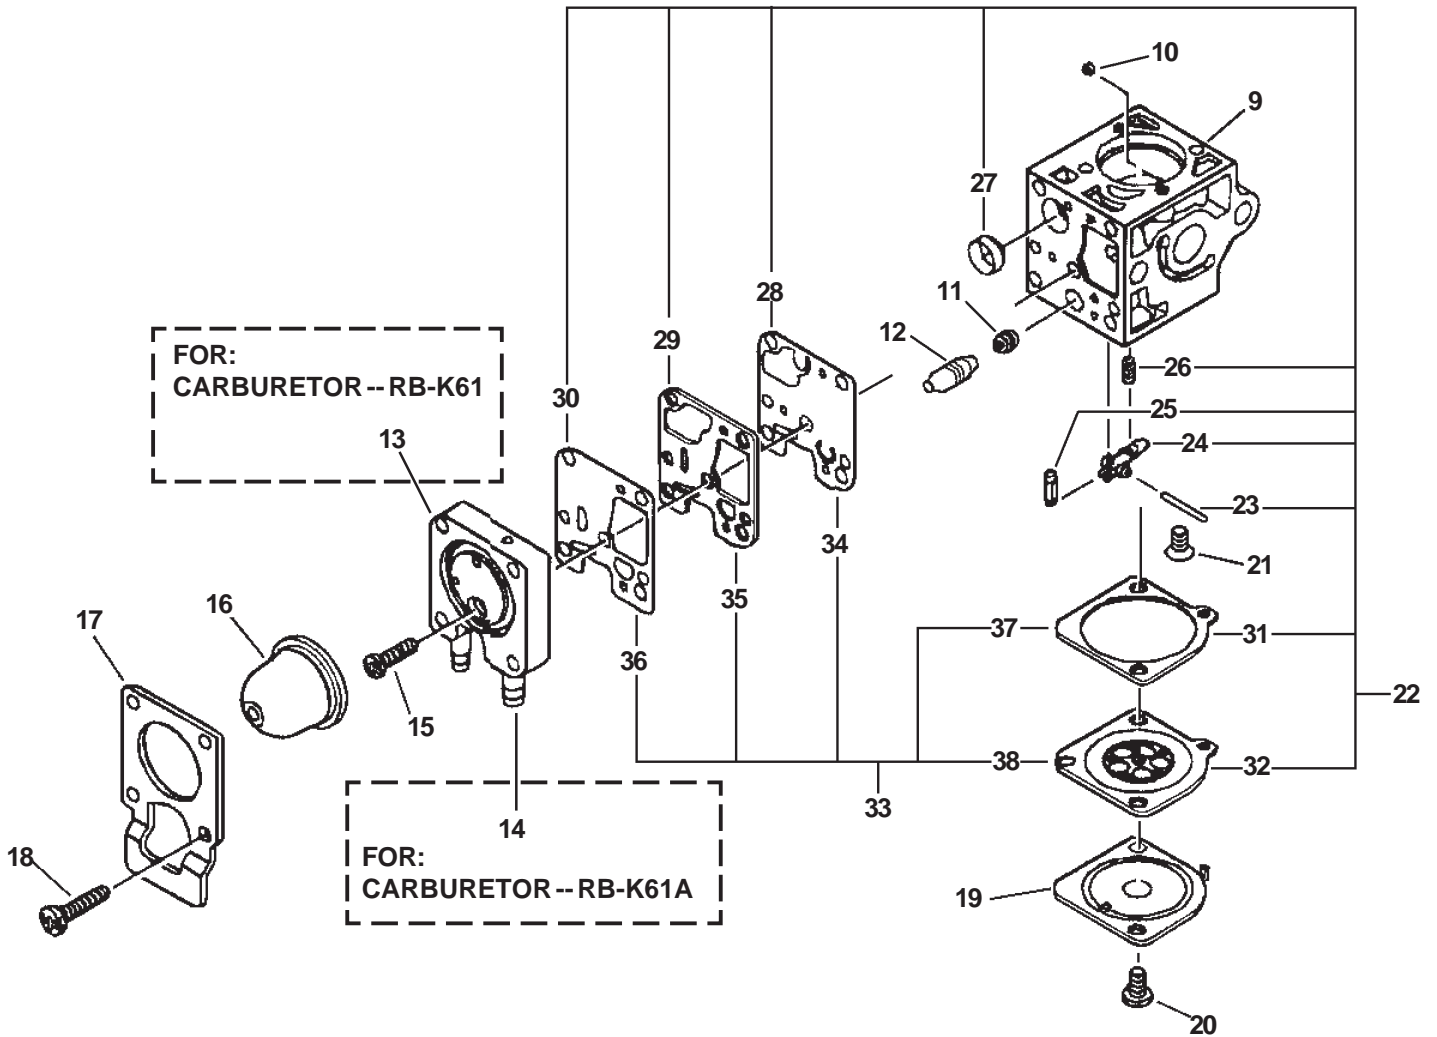

SERIAL NUMBERS: 02001001-02999999

SERIAL NUMBERS: 02001001-02999999

ITEM	PART NUMBER	QTY	DESCRIPTION	REMARKS
	A021000142	1	CARBURETOR--RB-K61A	SUPERSEDES: A021000141 CARBURETOR -- RB-K61A A021000140 CARBURETOR -- RB-K61
1	12534413931	3	SCREW, ROTOR COVER ASY	
2	P005000360	1	ROTOR COVER ASY	
3	P005000120	1	NUT, CABLE	
4	P005000110	1	SCREW, CABLE ADJUST	
5	P005000180	1	SWIVEL	
6	P005000190	1	E-RING	
7	P005000100	1	THROTTLE ADJUST SCREW	
8	P005000280	1	O-RING	
9	-----	1	BODY, CARBURETOR	NOT AVAILABLE SEPARATELY
10	P005000290	1	ROLLER, GUIDE	
11	P005000570	1	JET	
12	P005000370	1	PLUG KIT	
13	P005000530	1	PRIMER BASE ASY -- FOR RB-K61	
14	P005000930	1	PRIMER BASE ASY -- FOR RB-K61A	
15	P005000270	1	SCREW, PRIMER BASE ASY	
16	12538146730	1	PUMP, PRIMING	
17	P005000250	1	RETAINER, PRIMING PUMP	
18	P005000260	4	SCREW, PRIMING PUMP RETAINER	
19	12534252130	1	COVER, METERING DIAPHRAGM	
20	12534452130	2	SCREW, METERING DIAPHRAGM COVER	
21	P005000020	1	SCREW, METERING LEVER PIN	
22	P005000560	1	REPAIR KIT	INCLUDES ITEMS 23-32
23	-----	1	PIN, METERING LEVER	
24	-----	1	LEVER, METERING	
25	-----	1	VALVE, INLET NEEDLE	
26	-----	1	SPRING, METERING LEVER	
27	-----	1	STRAINER	
28	-----	1	DIAPHRAGM, PUMP	
29	-----	1	GASKET, PUMP	
30	-----	1	SURGE, DIAPHRAGM	
31	-----	1	GASKET, METERING	
32	-----	1	DIAPHRAGM, METERING	
33	P005000550	1	DIAPHRAGM/GASKET KIT	INCLUDES ITEMS 34-38
34	-----	1	DIAPHRAGM, PUMP	
35	-----	1	GASKET, PUMP	
36	-----	1	SURGE, DIAPHRAGM	
37	-----	1	GASKET, METERING	
38	-----	1	DIAPHRAGM, METERING