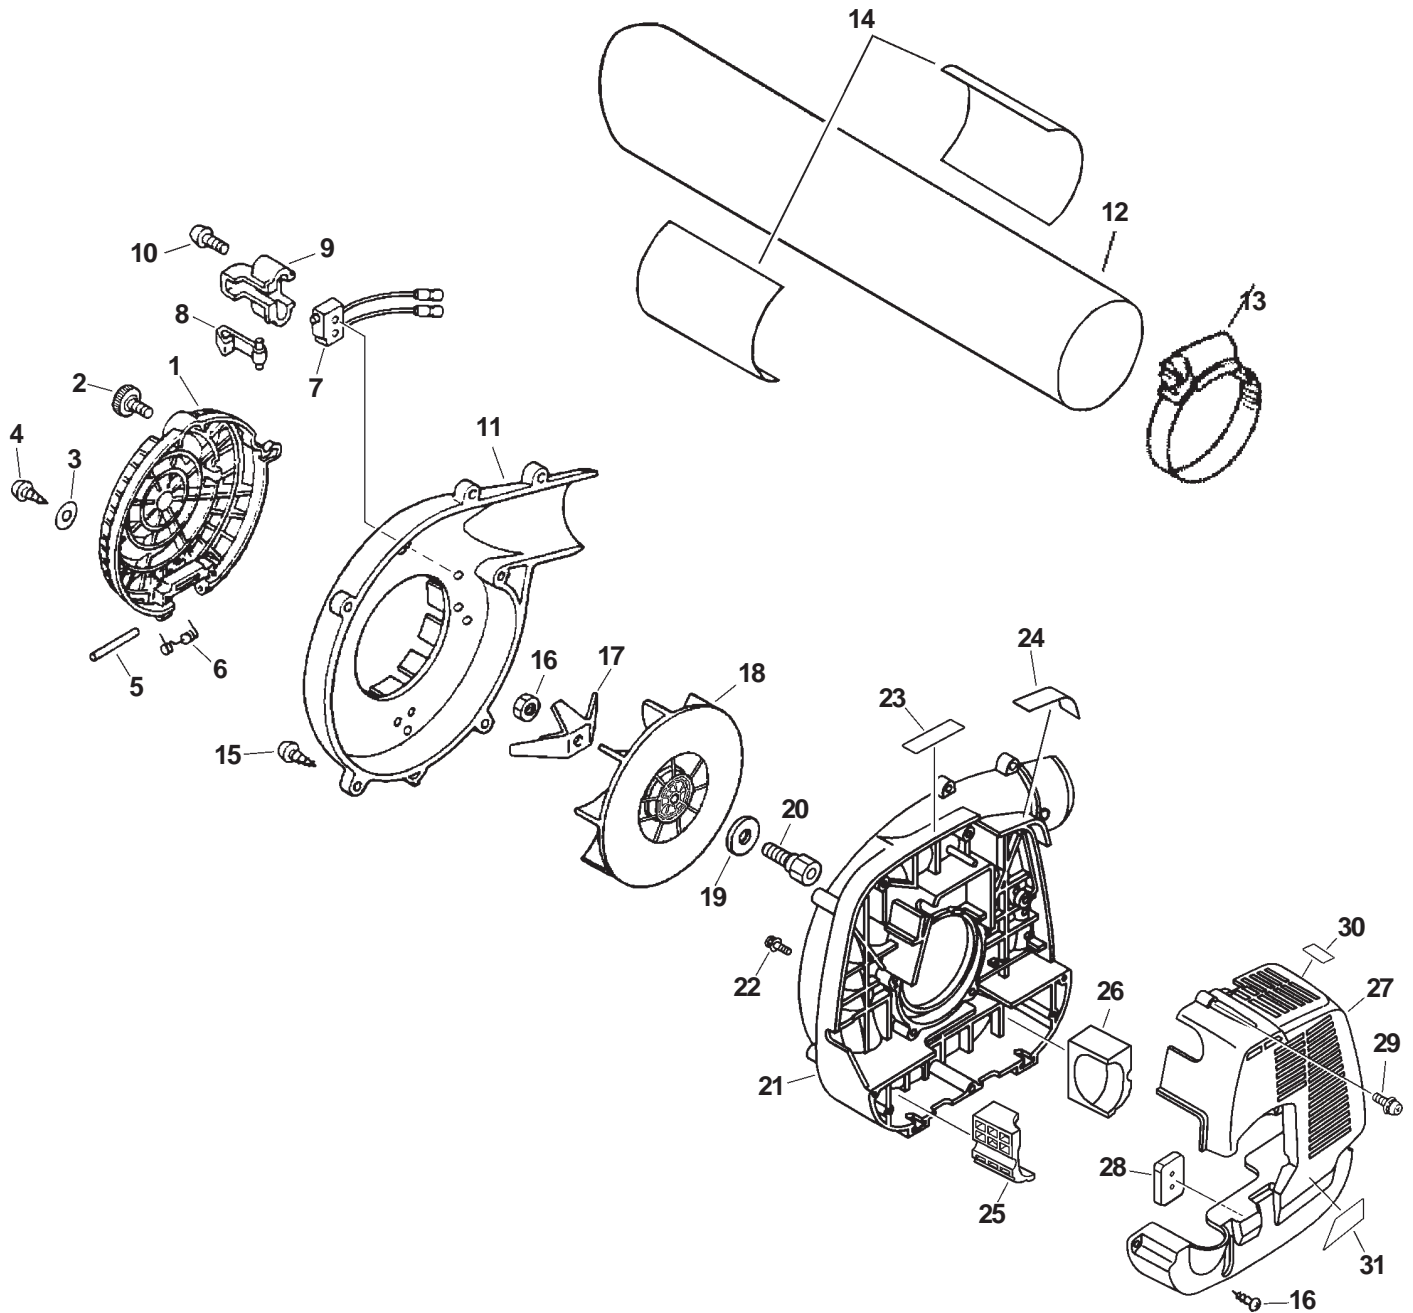

ES-230, 231

FAN CASE, SUCTION TUBE WITHOUT SLEEVE

SERIAL NUMBERS:

ES-230: 05009117-05999999

ES-230: 06001001-06999999

ES-230: 07001829-07999999

ES-231: 06001248-06999999

ES-230, 231

FAN CASE, SUCTION TUBE WITHOUT SLEEVE

SERIAL NUMBERS:

ES-230: 05009117-05999999

ES-230: 06001001-06999999

SERIAL NUMBERS:

ES-230: 07001829-07999999

ES-231: 06001248-06999999

ITEM	PART NUMBER	QTY	DESCRIPTION	REMARKS
1	20012420661	1	GRID, FAN CASE	
2	13040620660	1	THUMB SCREW	
3	90060300005	1	WASHER 5	
4	90025305014	1	SCREW 5X14	
5	20015005060	1	SHAFT, GRID	
6	20015205060	1	SPRING, GRID	
7	16340020660	1	SWITCH, IGNITION	
8	16333520660	1	LEVER, ACTUATOR	
9	16381020660	1	BRACKET, SWITCH	
10	90025604022	2	SCREW 4X22	
11	E103000290	1	FAN CASE - OUTER	
12	E180000000	1	PIPE, SUCTION	
13	21041305060	1	CLAMP, FLEXIBLE PIPE	
14	89013508760	2	LABEL, ECHO	
15	90025305020	9	SCREW 5X20	
16	90050000008	1	NUT 8	
17	20018008761	1	CUTTER, SHREDDER	
18	E100000030	1	FAN, BLOWER	
19	10013205660	1	WASHER	
20	E101000000	1	HUB, FAN	
21	E103000081	1	FAN CASE ASY - INNER	
22	90016205020	4	SCREW 5X20	
23	X508000130	1	LABEL, NOISE	
24	89016009461	1	LABEL, CAUTION	
25	V420000270	1	CUSHION, FUEL TANK - LEFT	
26	V420000280	1	CUSHION, FUEL TANK - RIGHT	
27	A190000011	1	COVER, ENGINE	
28	V420000390	1	CUSHION	
29	90023805020	1	SCREW 5X20	
30	89016006361	1	LABEL, CAUTION - HOT	
31	X503001240	1	LABEL, MODEL ES-231	
31	X503003020	1	LABEL, MODEL ES-230