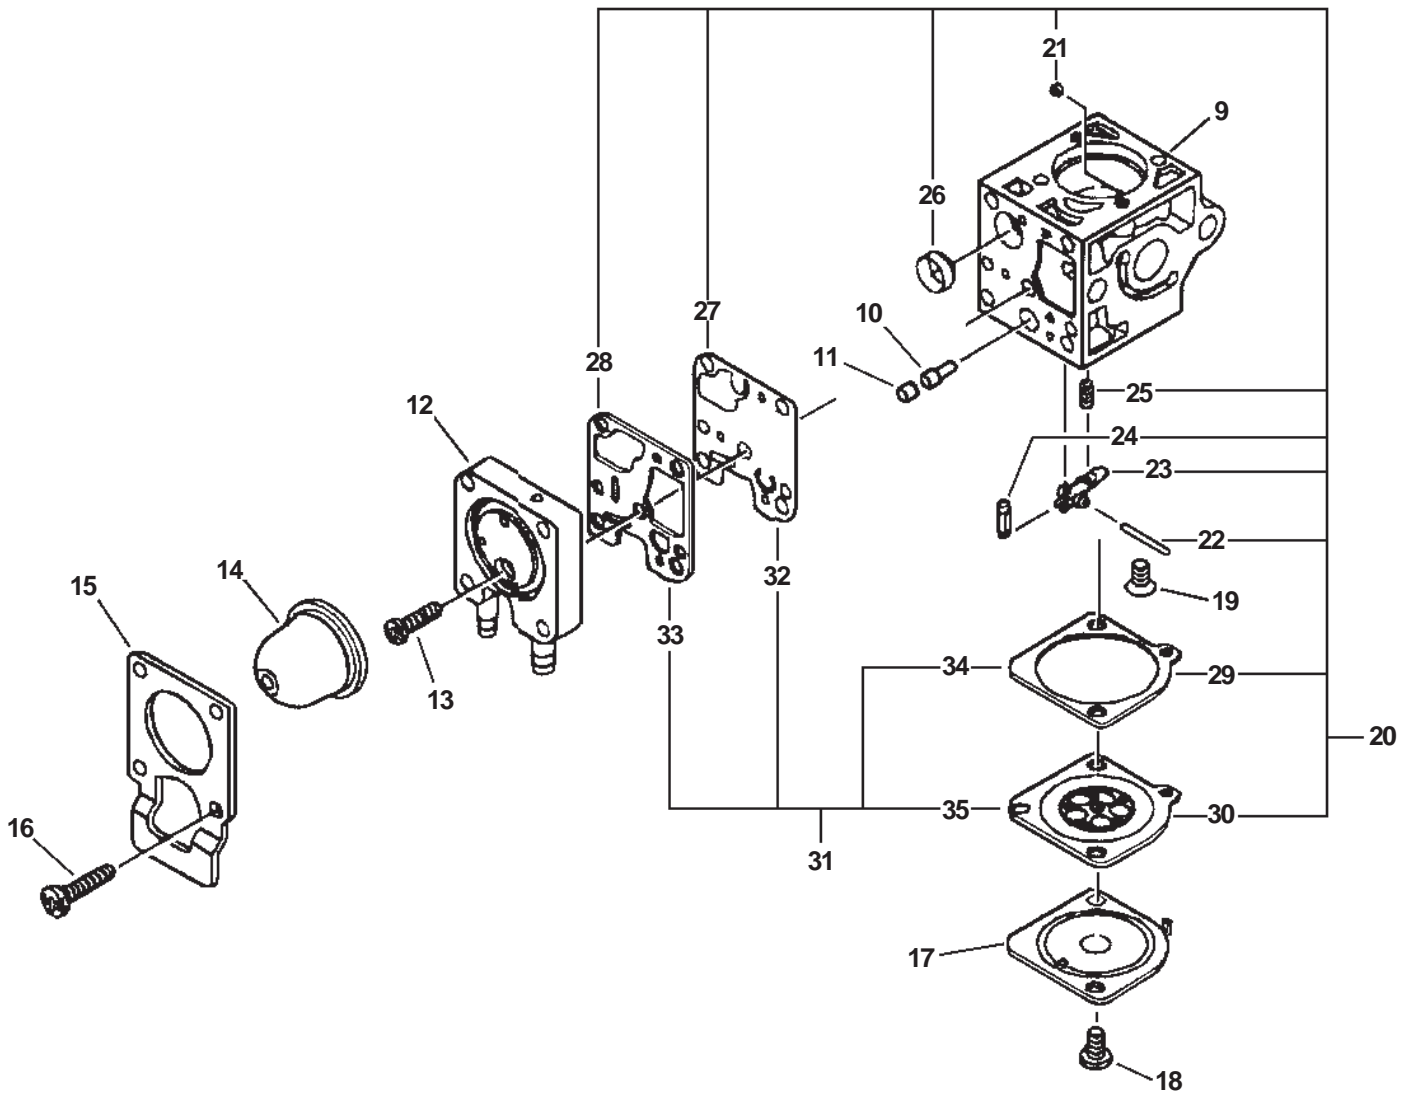

SERIAL NUMBERS:

ES-230: 06001001 - 06999999

ES-230: 07001841 - 07999999

ES-231: 06001248 - 06999999

SERIAL NUMBERS:		SERIAL NUMBERS:	
ES-230:	06001001 - 06999999	ES-231:	06001248 - 06999999
ES-230:	07001841 - 07999999		

ITEM	PART NUMBER	QTY	DESCRIPTION	REMARKS
	A021000790	1	CARBURETOR -- RB-K71	
1	12534413931	3	SCREW, ROTOR COVER ASY	
2	P005001280	1	ROTOR COVER ASY	
3	P005000120	1	NUT	
4	P005000110	1	SCREW, CABLE ADJUST	
5	P005001240	1	SWIVEL	
6	P005000190	1	E-RING	
7	P005000100	1	SCREW, THROTTLE ADJUST	
8	P005000280	1	O-RING	
9	-----	1	BODY, CARBURETOR	NOT AVAILABLE SEPARATELY
10	P005001290	1	NEEDLE - HIGH SPEED	
11	P005001270	1	PLUG	
12	P005000930	1	PRIMER BASE ASY	
13	P005000270	1	SCREW, PRIMER BASE ASY	
14	12538108660	1	PUMP, PRIMING	
15	P005000250	1	RETAINER, PRIMING PUMP	
16	12531061830	4	SCREW, PRIMING PUMP RETAINER	
17	12534252130	1	COVER, DIAPHRAGM	
18	12534452130	2	SCREW, DIAPHRAGM COVER	
19	12533942030	1	SCREW, METERING LEVER PIN	
20	P005000950	1	REPAIR KIT	INCLUDES ITEMS 21-30
21	P005001000	1	ROLLER, GUIDE	
22	-----	1	PIN, METERING LEVER	
23	-----	1	LEVER, METERING	
24	-----	1	VALVE, INLET NEEDLE	
25	-----	1	SPRING, METERING LEVER	
26	-----	1	STRAINER	
27	-----	1	DIAPHRAGM, PUMP	
28	-----	1	GASKET, PUMP	
29	-----	1	GASKET, METERING	
30	-----	1	DIAPHRAGM, METERING	
31	P005000550	1	DIAPHRAGM/GASKET KIT	INCLUDES ITEMS 32-35
32	-----	1	DIAPHRAGM, PUMP	
33	-----	1	GASKET, PUMP	
34	-----	1	GASKET, METERING	
35	-----	1	DIAPHRAGM, METERING