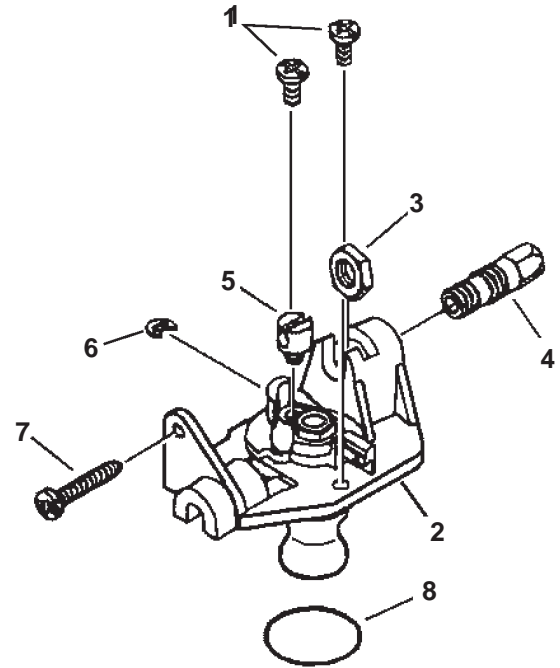

SERIAL NUMBERS:

ES-230: 05001001 - 05001450

ES-230: 07001001 - 07001178

SERIAL NUMBERS:

ES-230: 05001001 - 05001450

ES-230: 07001001 - 07001178

ITEM	PART NUMBER	QTY	DESCRIPTION	REMARKS
	A021000360	1	CARBURETOR--RB-K67	
1	12534413931	3	SCREW, ROTOR COVER ASY	
2	P005000710	1	ROTOR COVER ASY	
3	P005000120	1	NUT	
4	P005000110	1	SCREW, CABLE ADJUST	
5	P005000180	1	SWIVEL	
6	P005000190	1	E-RING	
7	P005000100	1	THROTTLE ADJUST SCREW	
8	P005000280	1	O-RING	
9	-----	1	BODY, CARBURETOR	NOT AVAILABLE SEPARATELY
10	P005000730	1	JET	
11	P005000370	1	PLUG KIT	
12	P005000530	1	PRIMER BASE ASY	
13	P005000270	1	SCREW, PRIMER BASE ASY	
14	12538108660	1	PUMP, PRIMING	
15	P005000250	1	RETAINER, PRIMING PUMP	
16	P005000260	4	SCREW, PRIMING PUMP RETAINER	
17	12534252130	1	COVER, METERING DIAPHRAGM	
18	12534452130	2	SCREW, METERING DIAPHRAGM COVER	
19	12533942030	1	SCREW, METERING LEVER PIN	
20	P005000950	1	REPAIR KIT	INCLUDES ITEM 21-30
21	P005001000	1	ROLLER, GUIDE	
22	-----	1	PIN, METERING LEVER	
23	-----	1	LEVER, METERING	
24	-----	1	VALVE, INLET NEEDLE	
25	-----	1	SPRING, METERING LEVER	
26	-----	1	STRAINER	
27	-----	1	DIAPHRAGM, PUMP	
28	-----	1	GASKET, PUMP	
29	-----	1	GASKET, METERING DIAPHRAGM	
30	-----	1	DIAPHRAGM, METERING	
31	P005000550	1	DIAPHRAGM/GASKET KIT	INCLUDES ITEM 32-35
32	-----	1	DIAPHRAGM, PUMP	
33	-----	1	GASKET, PUMP	
34	-----	1	GASKET, METERING DIAPHRAGM	
35	-----	1	DIAPHRAGM, METERING