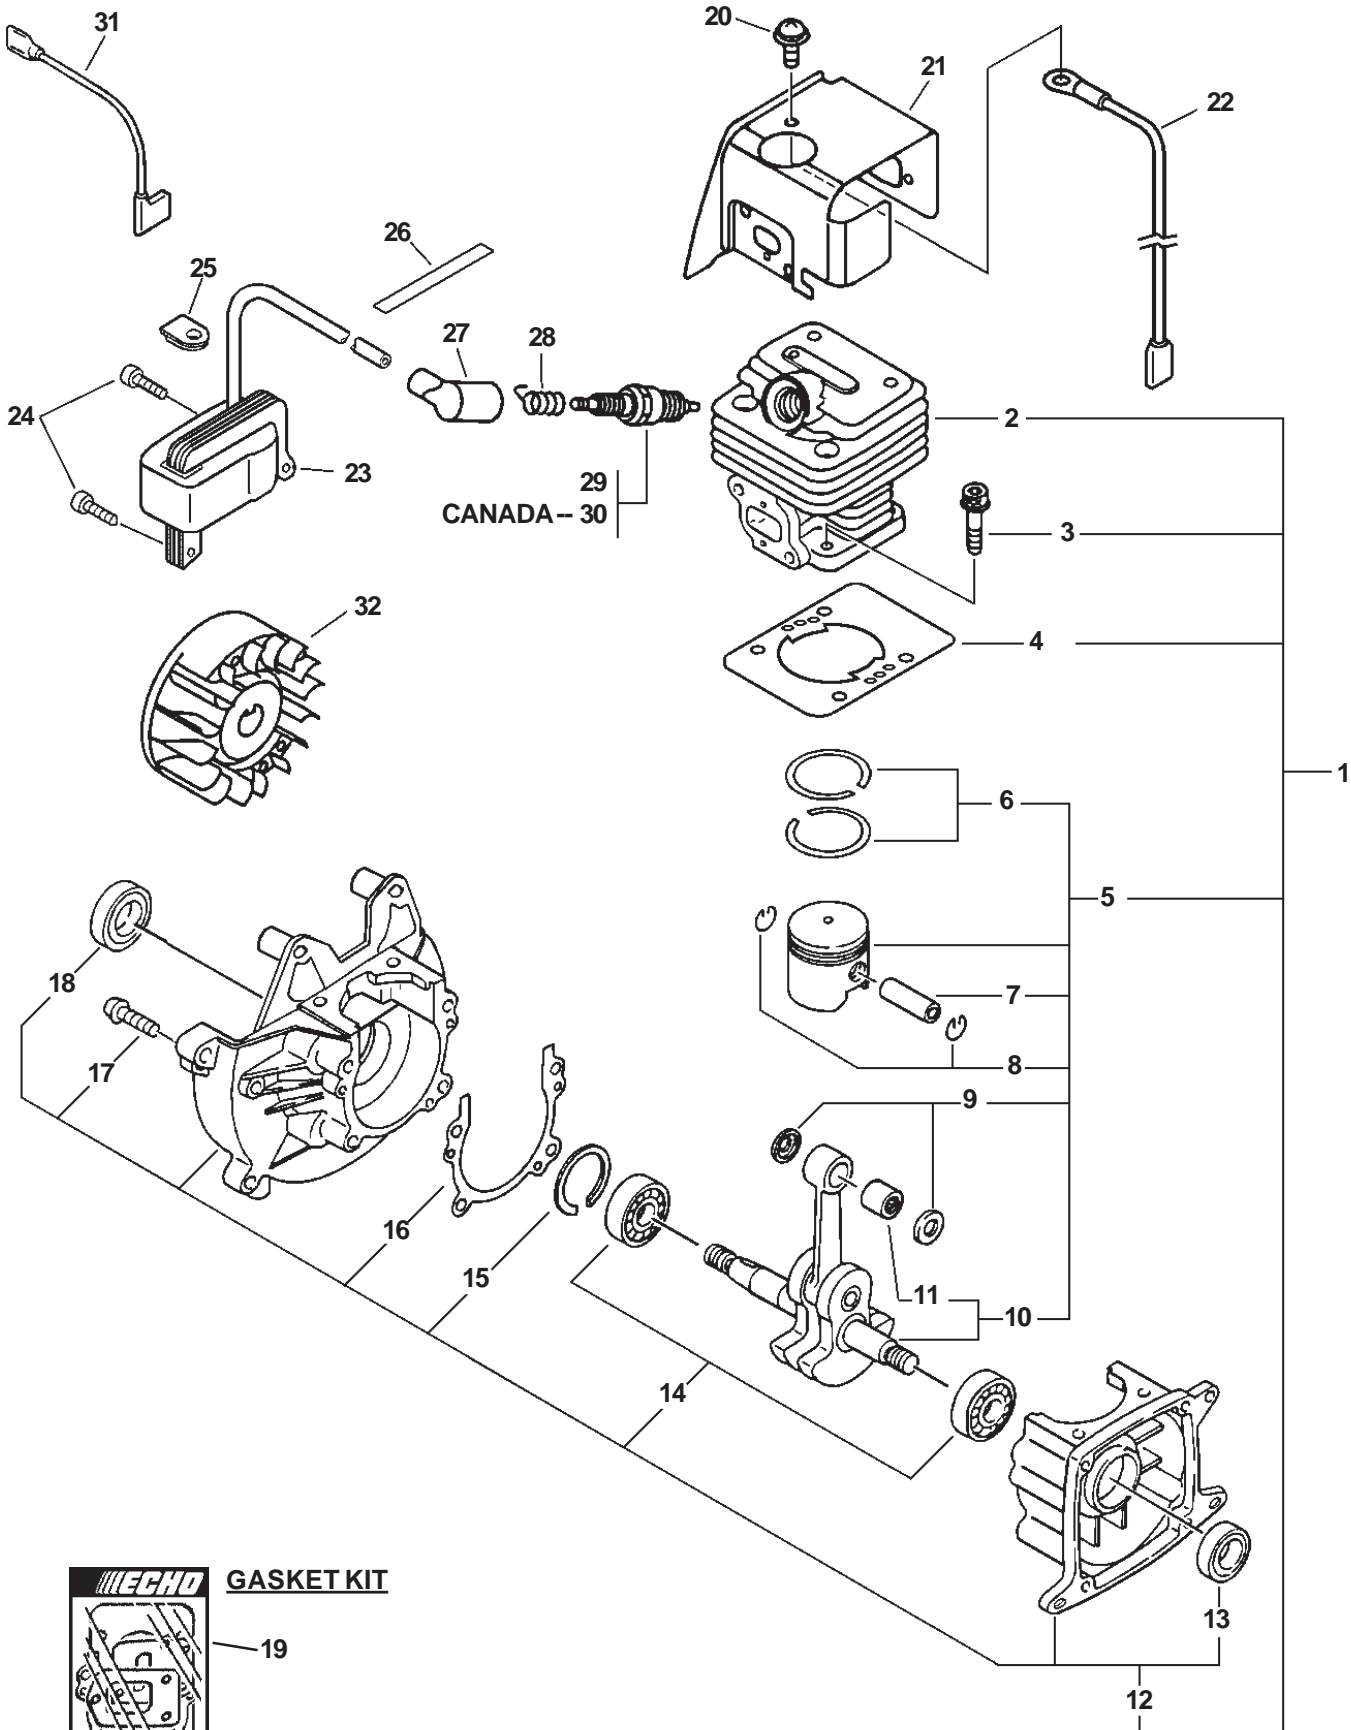

SERIAL NUMBERS: 02001001-02999999

**SERIAL NUMBERS: 02001001-02999999**

ITEM	PART NUMBER	QTY	DESCRIPTION	REMARKS
<u>OPTIONAL ENGINE REPOWER</u>				
1	SB1045	1	SHORT BLOCK	INCLUDES ITEM 2-18
2	A130000074	1	CYLINDER	
3	90016205022	4	BOLT 5X22	
★ 4	V100000010	1	GASKET, CYLINDER	
5	P021000930	1	PISTON KIT	INCLUDES ITEMS 6-9
6	A101000000	2	RING, PISTON	
7	10001311520	1	PIN, PISTON	
8	10001504630	2	CIRCLIP, PISTON PIN	
9	10001411520	2	SPACER, PISTON PIN	
10	A011000042	1	CRANKSHAFT ASY	INCLUDES ITEM 11
11	V553000010	1	BEARING, NEEDLE	
12	P021000940	1	CRANKCASE KIT	INCLUDES ITEMS 13-18
13	10021305530	1	OIL SEAL	
14	90080036001	2	BEARING, BALL	
15	90070200028	1	CIRCLIP 28	
★ 16	10024255930	1	GASKET, CRANKCASE	
17	90016205025	4	BOLT 5X25	
18	10021228230	1	OIL SEAL	

SERIAL NUMBERS: 05001001-07999999

**SERIAL NUMBERS: 05001001-07999999**

ITEM	PART NUMBER	QTY	DESCRIPTION	REMARKS
<u>OPTIONAL ENGINE REPOWER</u>				
1	SB1062	1	SHORT BLOCK	INCLUDES ITEM 2-18
2	A130000341	1	CYLINDER	
3	90016205022	4	BOLT 5X22	
★ 4	V100000070	1	GASKET, CYLINDER	
5	P021001101	1	PISTON KIT	INCLUDES ITEMS 6-11
6	A101000000	2	RING, PISTON	
7	10001311520	1	PIN, PISTON	
8	10001504630	2	CIRCLIP, PISTON PIN	
9	10001411520	2	SPACER, PISTON PIN	
10	A011000042	1	CRANKSHAFT ASY	INCLUDES ITEM 11
11	V553000010	1	BEARING, NEEDLE	
12	P021000940	1	CRANKCASE KIT	INCLUDES ITEMS 13-18
13	10021305530	1	OIL SEAL	
14	90080036001	2	BEARING, BALL 6001	
15	90070200028	1	CIRCLIP 28	
★ 16	10024255930	1	GASKET, CRANKCASE	
17	90016205025	4	BOLT 5X25	
18	10021228230	1	OIL SEAL	