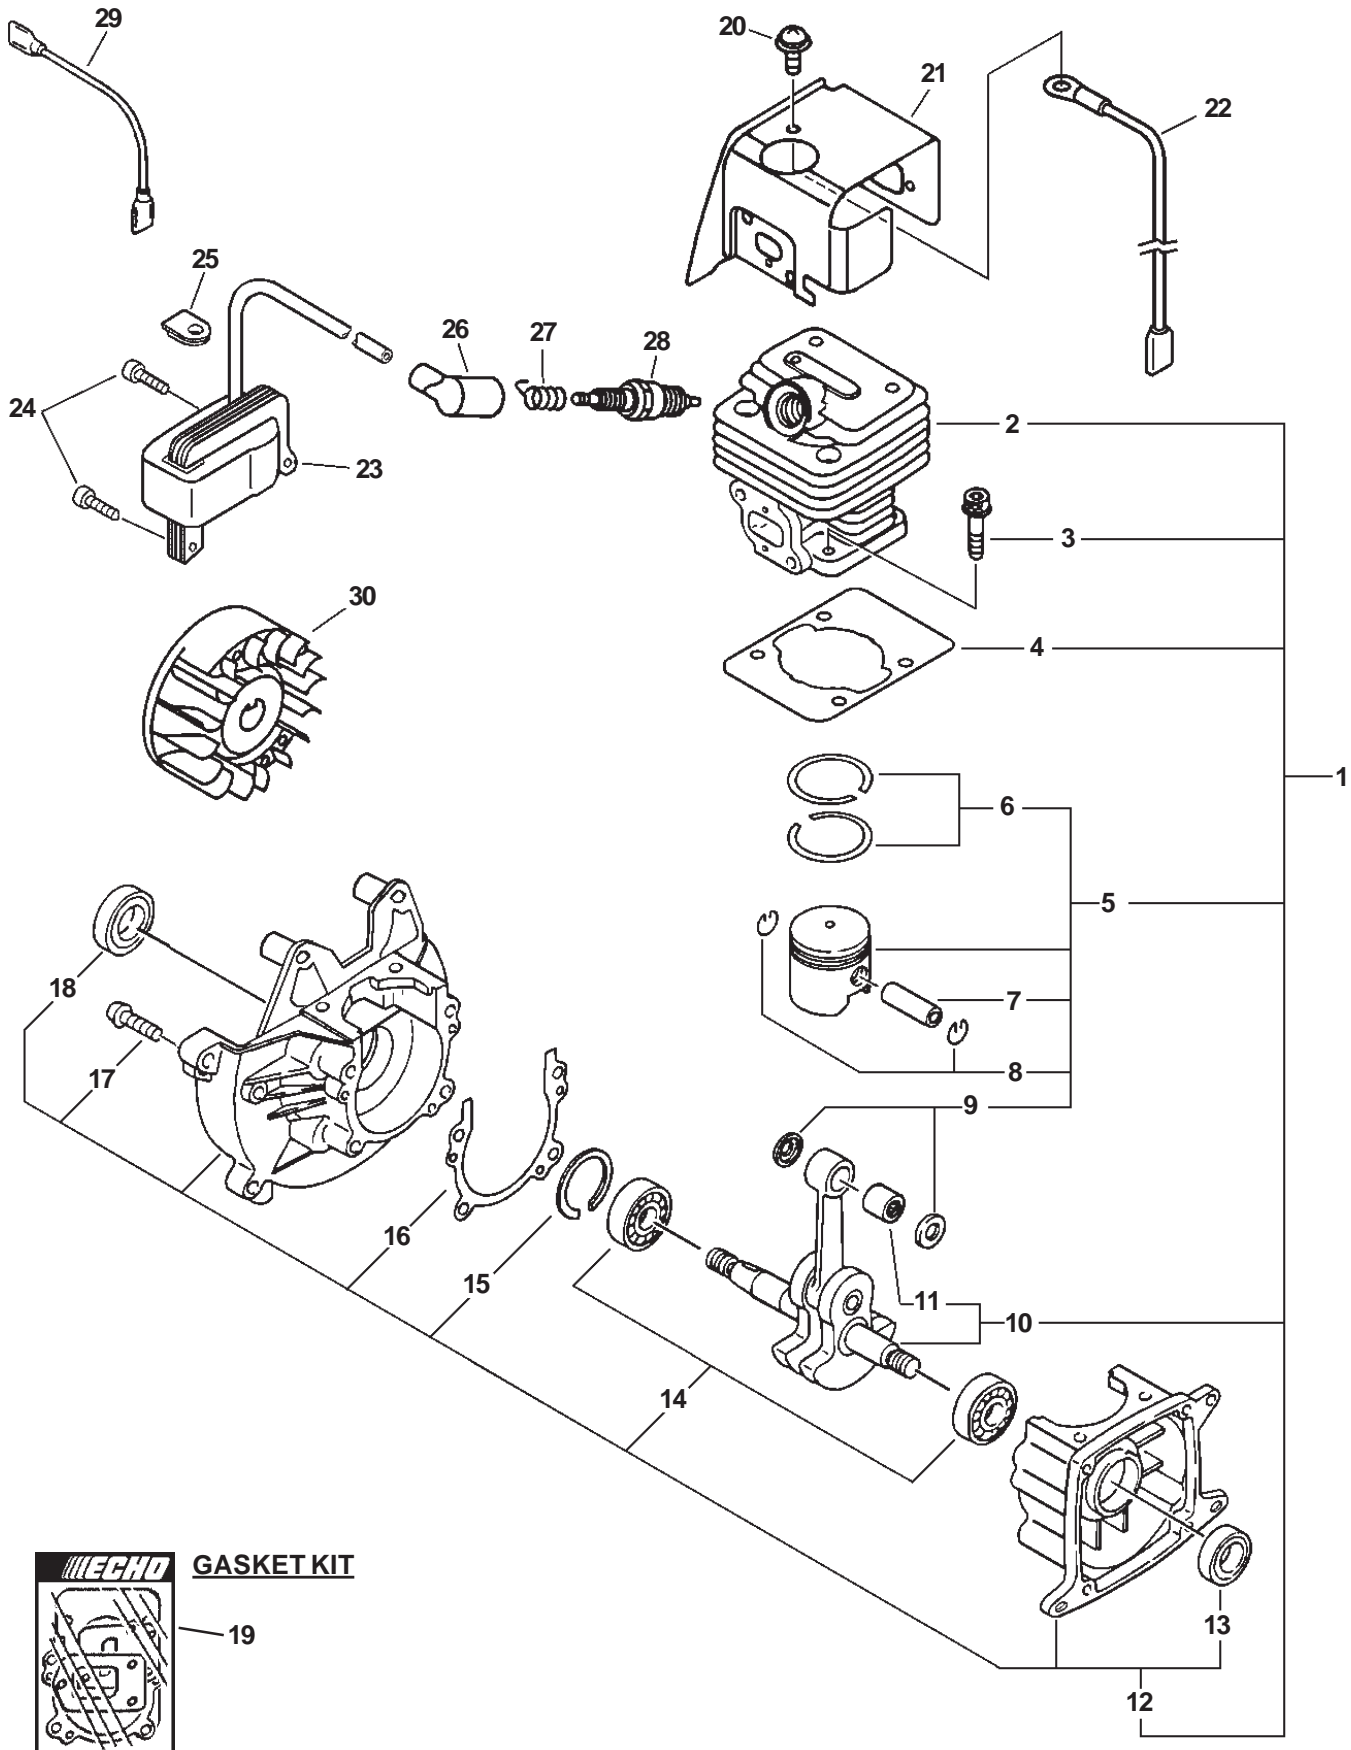

SERIAL NUMBERS: 02001001-02999999

**SERIAL NUMBERS: 02001001-02999999**

ITEM	PART NUMBER	QTY	DESCRIPTION	REMARKS
<u>OPTIONAL ENGINE REPOWER</u>				
1	SB1045	1	SHORT BLOCK	INCLUDES ITEM 2-18
2	A130000074	1	CYLINDER	
3	90016205022	4	BOLT 5X22	
★ 4	V100000010	1	GASKET, CYLINDER	
5	P021000930	1	PISTON KIT	INCLUDES ITEMS 6-9
6	A101000000	2	RING, PISTON	
7	10001311520	1	PIN, PISTON	
8	10001504630	2	CIRCLIP, PISTON PIN	
9	10001411520	2	SPACER, PISTON PIN	
10	A011000042	1	CRANKSHAFT ASY	INCLUDES ITEM 11
11	V553000010	1	BEARING, NEEDLE	
12	P021000940	1	CRANKCASE KIT	INCLUDES ITEMS 13-18
13	10021305530	1	OIL SEAL	
14	90080036001	2	BEARING, BALL	
15	90070200028	1	CIRCLIP 28	
★ 16	10024255930	1	GASKET, CRANKCASE	
17	90016205025	4	BOLT 5X25	
18	10021228230	1	OIL SEAL	

SERIAL NUMBERS: 05001001-07999999

**SERIAL NUMBERS: 05001001-07999999**

ITEM	PART NUMBER	QTY	DESCRIPTION	REMARKS
<u>OPTIONAL ENGINE REPOWER</u>				
1	SB1062	1	SHORT BLOCK	INCLUDES ITEM 2-18
2	A130000341	1	CYLINDER	
3	90016205022	4	BOLT 5X22	
★ 4	V100000070	1	GASKET, CYLINDER	
5	P021001101	1	PISTON KIT	INCLUDES ITEMS 6-11
6	A101000000	2	RING, PISTON	
7	10001311520	1	PIN, PISTON	
8	10001504630	2	CIRCLIP, PISTON PIN	
9	10001411520	2	SPACER, PISTON PIN	
10	A011000042	1	CRANKSHAFT ASY	INCLUDES ITEM 11
11	V553000010	1	BEARING, NEEDLE	
12	P021000940	1	CRANKCASE KIT	INCLUDES ITEMS 13-18
13	10021305530	1	OIL SEAL	
14	90080036001	2	BEARING, BALL 6001	
15	90070200028	1	CIRCLIP 28	
★ 16	10024255930	1	GASKET, CRANKCASE	
17	90016205025	4	BOLT 5X25	
18	10021228230	1	OIL SEAL	