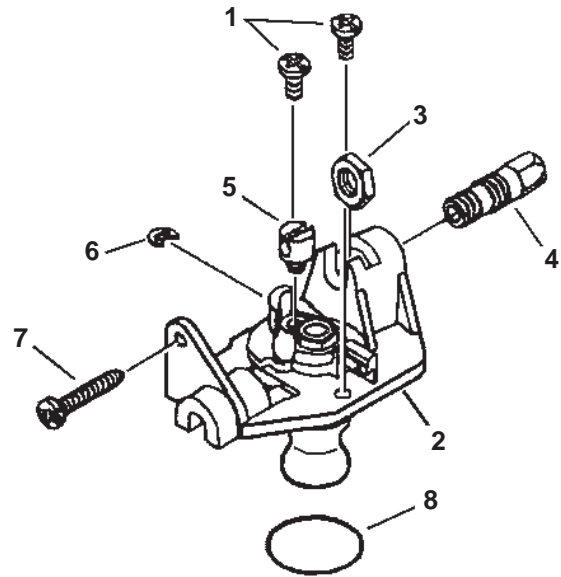

SERIAL NUMBERS:

ES-230: 06001001 - 06999999

ES-230: 07001841 - 07999999

ES-231: 06001248 - 06999999

SERIAL NUMBERS:		SERIAL NUMBERS:	
ES-230:	06001001 - 06999999	ES-231:	06001248 - 06999999
ES-230:	07001841 - 07999999		

ITEM	PART NUMBER	QTY	DESCRIPTION	REMARKS
	A021000790	1	CARBURETOR -- RB-K71	
1	12534413931	3	SCREW, ROTOR COVER ASY	
2	P005001280	1	ROTOR COVER ASY	
3	P005000120	1	NUT	
4	P005000110	1	SCREW, CABLE ADJUST	
5	P005001240	1	SWIVEL	
6	P005000190	1	E-RING	
7	P005000100	1	SCREW, THROTTLE ADJUST	
8	P005000280	1	O-RING	
9	-----	1	BODY, CARBURETOR	NOT AVAILABLE SEPARATELY
10	P005001290	1	NEEDLE - HIGH SPEED	
11	P005001270	1	PLUG	
12	P005000930	1	PRIMER BASE ASY	
13	P005000270	1	SCREW, PRIMER BASE ASY	
14	12538108660	1	PUMP, PRIMING	
15	P005000250	1	RETAINER, PRIMING PUMP	
16	12531061830	4	SCREW, PRIMING PUMP RETAINER	
17	12534252130	1	COVER, DIAPHRAGM	
18	12534452130	2	SCREW, DIAPHRAGM COVER	
19	12533942030	1	SCREW, METERING LEVER PIN	
20	P005000950	1	REPAIR KIT	INCLUDES ITEMS 21-30
21	P005001000	1	ROLLER, GUIDE	
22	-----	1	PIN, METERING LEVER	
23	-----	1	LEVER, METERING	
24	-----	1	VALVE, INLET NEEDLE	
25	-----	1	SPRING, METERING LEVER	
26	-----	1	STRAINER	
27	-----	1	DIAPHRAGM, PUMP	
28	-----	1	GASKET, PUMP	
29	-----	1	GASKET, METERING	
30	-----	1	DIAPHRAGM, METERING	
31	P005000550	1	DIAPHRAGM/GASKET KIT	INCLUDES ITEMS 32-35
32	-----	1	DIAPHRAGM, PUMP	
33	-----	1	GASKET, PUMP	
34	-----	1	GASKET, METERING	
35	-----	1	DIAPHRAGM, METERING