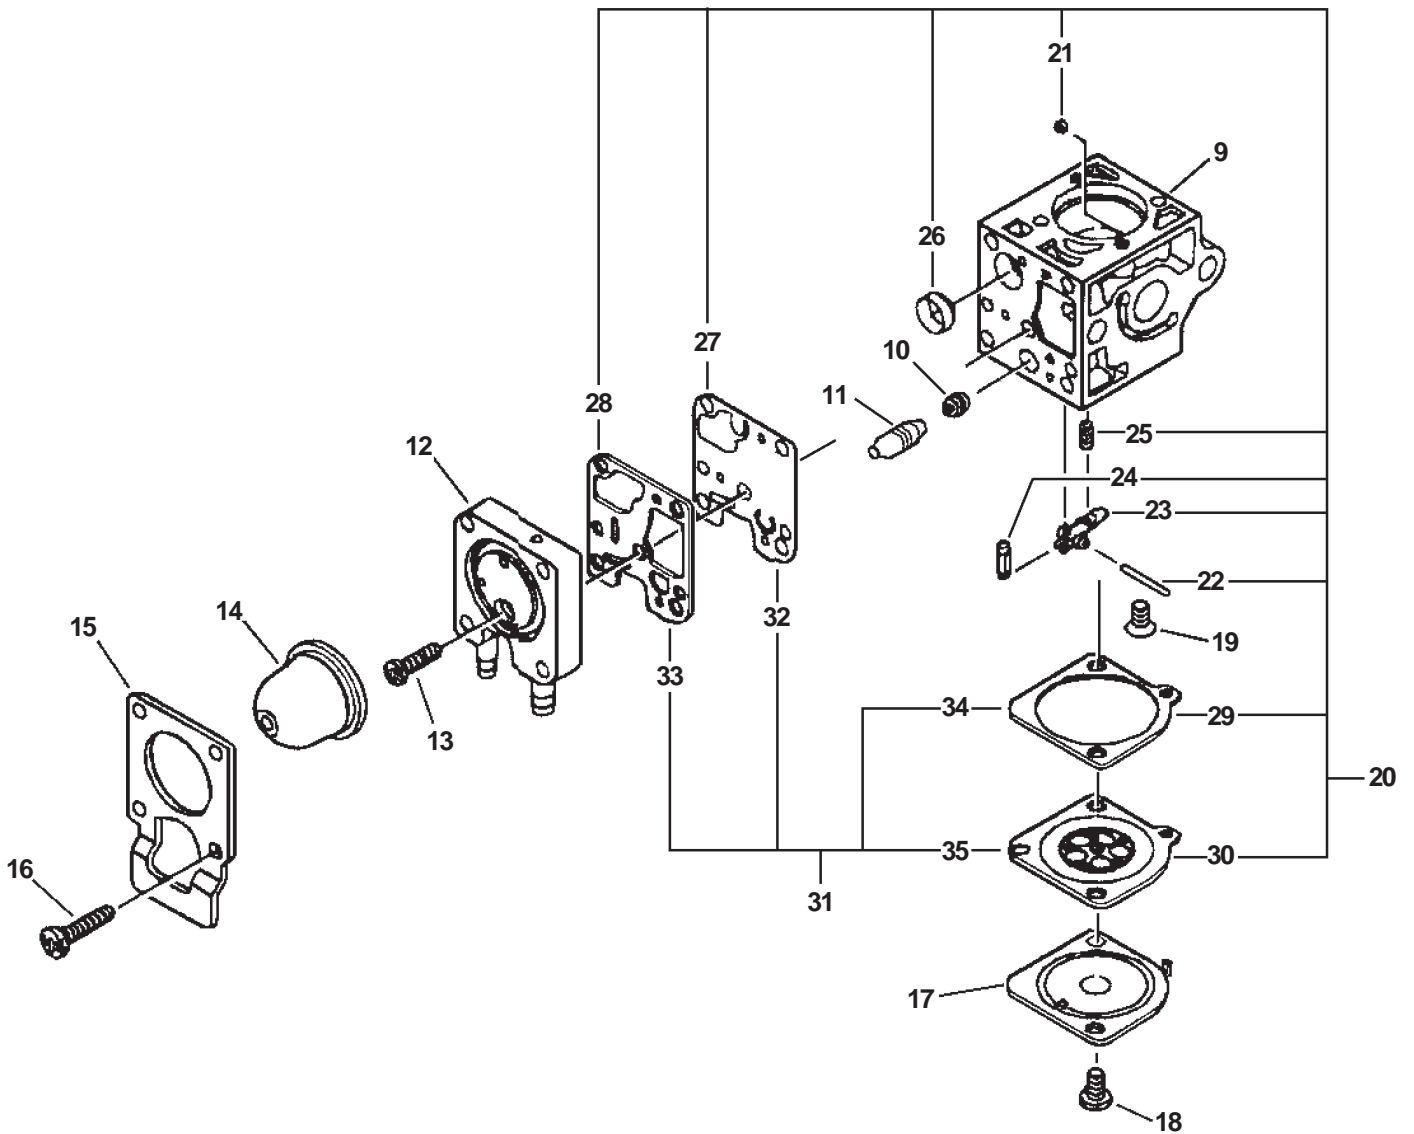

SERIAL NUMBERS:

ES-230: 05001001 - 05001450

ES-230: 07001001 - 07001178

ITEM	PART NUMBER	QTY	DESCRIPTION	REMARKS
	A021000360	1	CARBURETOR--RB-K67	
1	12534413931	3	SCREW, ROTOR COVER ASY	
2	P005000710	1	ROTOR COVER ASY	
3	P005000120	1	NUT	
4	P005000110	1	SCREW, CABLE ADJUST	
5	P005000180	1	SWIVEL	
6	P005000190	1	E-RING	
7	P005000100	1	THROTTLE ADJUST SCREW	
8	P005000280	1	O-RING	
9	-----	1	BODY, CARBURETOR	NOT AVAILABLE SEPARATELY
10	P005000730	1	JET	
11	P005000370	1	PLUG KIT	
12	P005000530	1	PRIMER BASE ASY	
13	P005000270	1	SCREW, PRIMER BASE ASY	
14	12538108660	1	PUMP, PRIMING	
15	P005000250	1	RETAINER, PRIMING PUMP	
16	P005000260	4	SCREW, PRIMING PUMP RETAINER	
17	12534252130	1	COVER, METERING DIAPHRAGM	
18	12534452130	2	SCREW, METERING DIAPHRAGM COVER	
19	12533942030	1	SCREW, METERING LEVER PIN	
20	P005000950	1	REPAIR KIT	INCLUDES ITEM 21-30
21	P005001000	1	ROLLER, GUIDE	
22	-----	1	PIN, METERING LEVER	
23	-----	1	LEVER, METERING	
24	-----	1	VALVE, INLET NEEDLE	
25	-----	1	SPRING, METERING LEVER	
26	-----	1	STRAINER	
27	-----	1	DIAPHRAGM, PUMP	
28	-----	1	GASKET, PUMP	
29	-----	1	GASKET, METERING DIAPHRAGM	
30	-----	1	DIAPHRAGM, METERING	
31	P005000550	1	DIAPHRAGM/GASKET KIT	INCLUDES ITEM 32-35
32	-----	1	DIAPHRAGM, PUMP	
33	-----	1	GASKET, PUMP	
34	-----	1	GASKET, METERING DIAPHRAGM	
35	-----	1	DIAPHRAGM, METERING	

SERIAL NUMBERS:

ES-230: 05001451 - 05999999

ES-230: 07001179 - 07001840

ES-231: 06001001 - 06001247