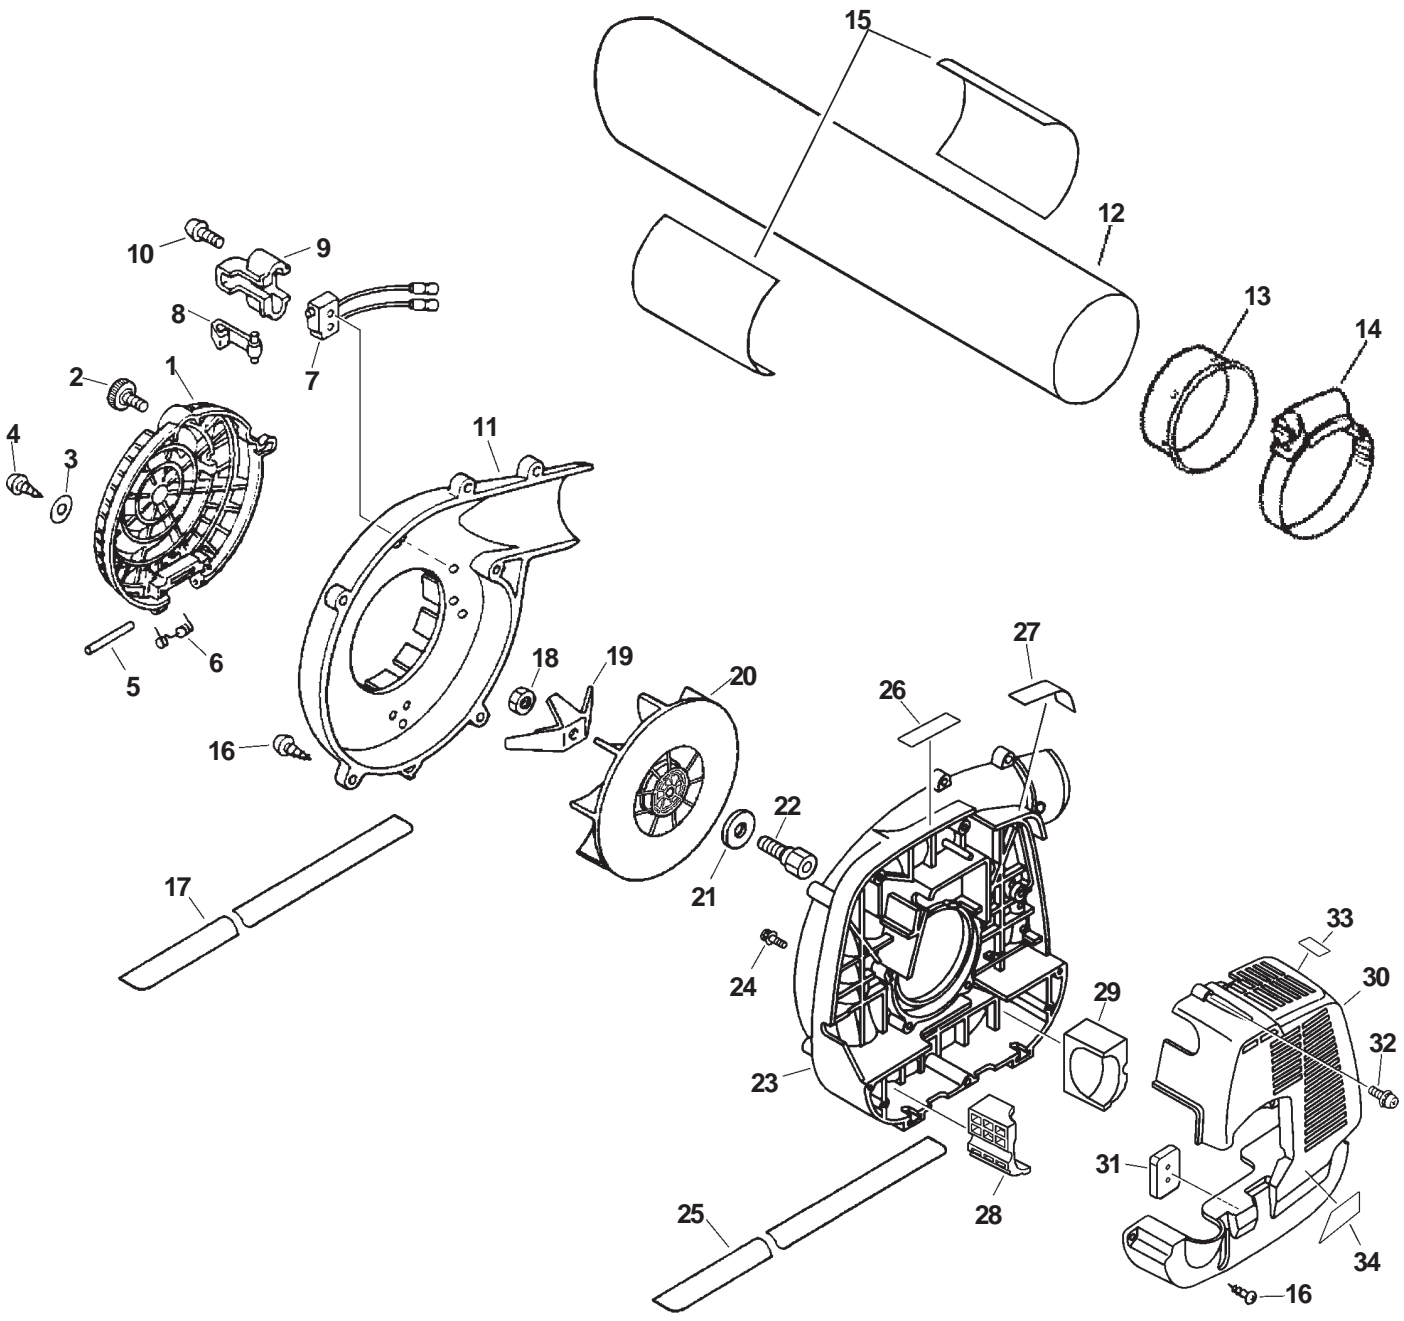

# ES-230, 231

FAN CASE, SUCTION TUBE WITH SLEEVE

SERIAL NUMBERS:		SERIAL NUMBERS:	
ES-230:	05001001-05009116	ES-231:	02001001-02999999
ES-230:	07001001-07001828	ES-231:	06001001-06001247

ITEM	PART NUMBER	QTY	DESCRIPTION	REMARKS
1	20012420661	1	GRID, FAN CASE	
2	13040620660	1	THUMB SCREW	
3	90060300005	1	WASHER 5	
4	90025305014	1	SCREW 5X14	
5	20015005060	1	SHAFT, GRID	
6	20015205060	1	SPRING, GRID	
7	16340020660	1	SWITCH, IGNITION	
8	16333520660	1	LEVER, ACTUATOR	
9	16381020660	1	BRACKET, SWITCH	
10	90025604022	2	SCREW 4X22	
11	E103000071	1	FAN CASE - OUTER	
12	21002706562	1	PIPE, SUCTION	
13	38515509660	1	SLEEVE	
14	21041305060	1	CLAMP, FLEXIBLE PIPE	
15	89013508760	2	LABEL, ECHO	
16	90025305020	9	SCREW 5X20	
17	V420000160	1	CUSHION	
18	90050000008	1	NUT 8	
19	20018008761	1	CUTTER, SHREDDER	
20	E100000030	1	FAN, BLOWER	
21	10013205660	1	WASHER	
22	E101000000	1	HUB, FAN	
23	E103000081	1	FAN CASE ASY - INNER	
24	90016205020	4	SCREW 5X20	
25	V420000160	1	CUSHION	
26	X508000130	1	LABEL, NOISE	
27	89016009461	1	LABEL, CAUTION	
28	V420000270	1	CUSHION, FUEL TANK - LEFT	
29	V420000280	1	CUSHION, FUEL TANK - RIGHT	
30	A190000011	1	COVER, ENGINE	
31	V420000390	1	CUSHION	
32	90023805020	1	SCREW 5X20	
33	89016006361	1	LABEL, CAUTION - HOT	
34	X503001240	1	LABEL, MODEL ES-231	
34	X503003020	1	LABEL, MODEL ES-230	

SERIAL NUMBERS: ALL

**SERIAL NUMBERS: ALL**

ITEM	PART NUMBER	QTY	DESCRIPTION	REMARKS
1	90023506020	1	SCREW 6X20	
2	90060500006	1	SPRING WASHER 6	
3	90060300006	1	WASHER 6	
4	17805407560	1	CONTROL, THROTTLE	
5	A440000141	1	SWITCH, IGNITION	
6	17812307561	1	BRACKET, THROTTLE	
7	90050000006	1	NUT 6	
8	90024504010	1	SCREW 4X10	
9	17801007561	1	TRIGGER, THROTTLE	
10	V430000130	1	CABLE, THROTTLE	
11	90051600005	1	FLANGE NUT 5	
12	35114607560	1	PLUG	
13	35100009660	1	HANDLE SET	INCLUDES ITEMS 14-17
14	35131109660	1	GRIP, HANDLE - RIGHT	
15	90025305030	2	SCREW 5X30	
16	90025604022	5	SCREW 4X22	
17	35131509660	1	GRIP, HANDLE - LEFT	