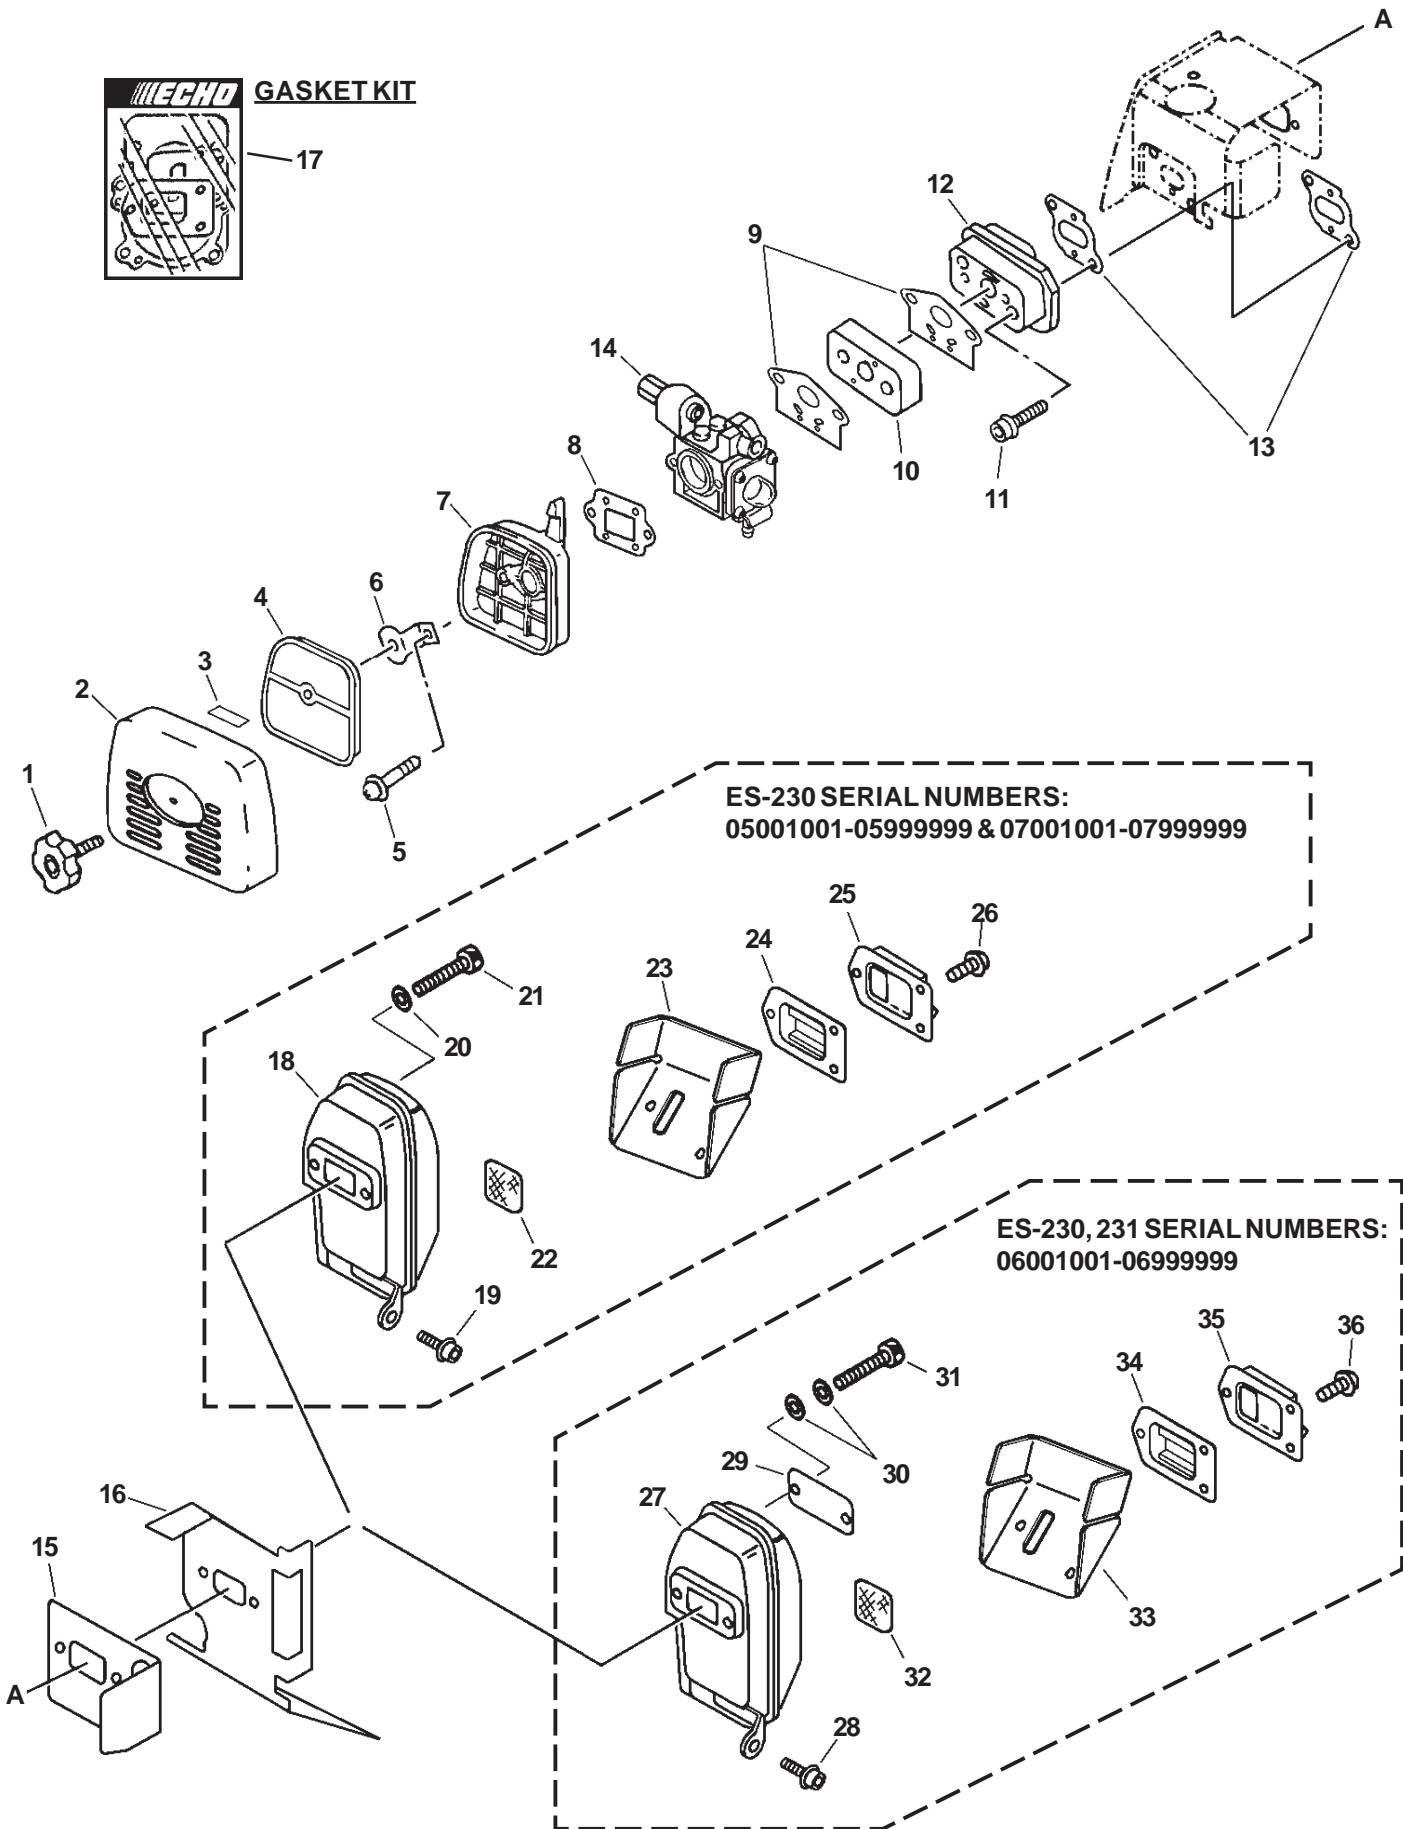

SERIAL NUMBERS: 05001001-07999999

ES-230 SERIAL NUMBERS:
05001001-05999999 & 07001001-07999999

ES-230, 231 SERIAL NUMBERS:
06001001-06999999

SERIAL NUMBERS: 05001001-07999999

ITEM	PART NUMBER	QTY	DESCRIPTION	REMARKS
1	13040652131	1	KNOB, FASTENER	
2	A232000120	1	LID, AIR CLEANER	
3	13031051830	1	FILTER, AIR	
4	89012152730	1	LABEL, CHOKE	
4	89033252730	1	LABEL, CHOKE	CANADA MODELS
5	90024205065	2	SCREW 5X65	
6	A244000051	1	PLATE, PREVENT	
7	13030757730	1	CASE, AIR CLEANER	
8	10158609660	1	SPACER	
★ 9	13001013410	2	GASKET, INTAKE	
10	A200000030	1	INSULATOR, INTAKE	
11	90016205025	2	BOLT 5X25	
12	13001756431	1	INSULATOR, INTAKE	
★ 13	13001055930	2	GASKET, INTAKE	
14	-----	1	CARBURETOR**	
**SEE CARBURETOR DIAGRAMS FOR MODEL APPLICATIONS AND SERIAL NUMBERS				
★ 15	V104000132	1	GASKET, MUFFLER	
★ 16	V104000310	1	SHIELD, MUFFLER	
17	P021003891	1	GASKET KIT	

ES-230 SERIAL NUMBERS: 05001001-05999999 & 07001001-07999999

18	A300000090	1	MUFFLER	
19	90016205016	1	BOLT 5X16	
20	90060000005	2	WASHER 5	
21	90010505060	2	BOLT 5X60	
22	14586240630	1	SCREEN, MUFFLER	
★ 23	V104000350	1	GASKET, EXHAUST	
24	A313000140	1	GUIDE, EXHAUST	
25	A313000080	1	GUIDE, EXHAUST	
26	90024204010	3	SCREW 4X10	

ES-230, 231 SERIAL NUMBERS: 06001001-06999999

27	A300000110	1	MUFFLER	
28	90016205016	1	BOLT 5X16	
29	V150000371	1	PLATE, EYE	
30	V347000000	4	CONICAL WASHER	
31	9110005065	2	BOLT 5X65	
32	14586240630	1	SCREEN, MUFFLER	
★ 33	V104000350	1	GASKET, EXHAUST	
34	A313000110	1	GUIDE, EXHAUST	
35	A313000070	1	GUIDE, EXHAUST	
36	9136704010	3	SCREW 4X10	

★ Also Included In GASKET KIT