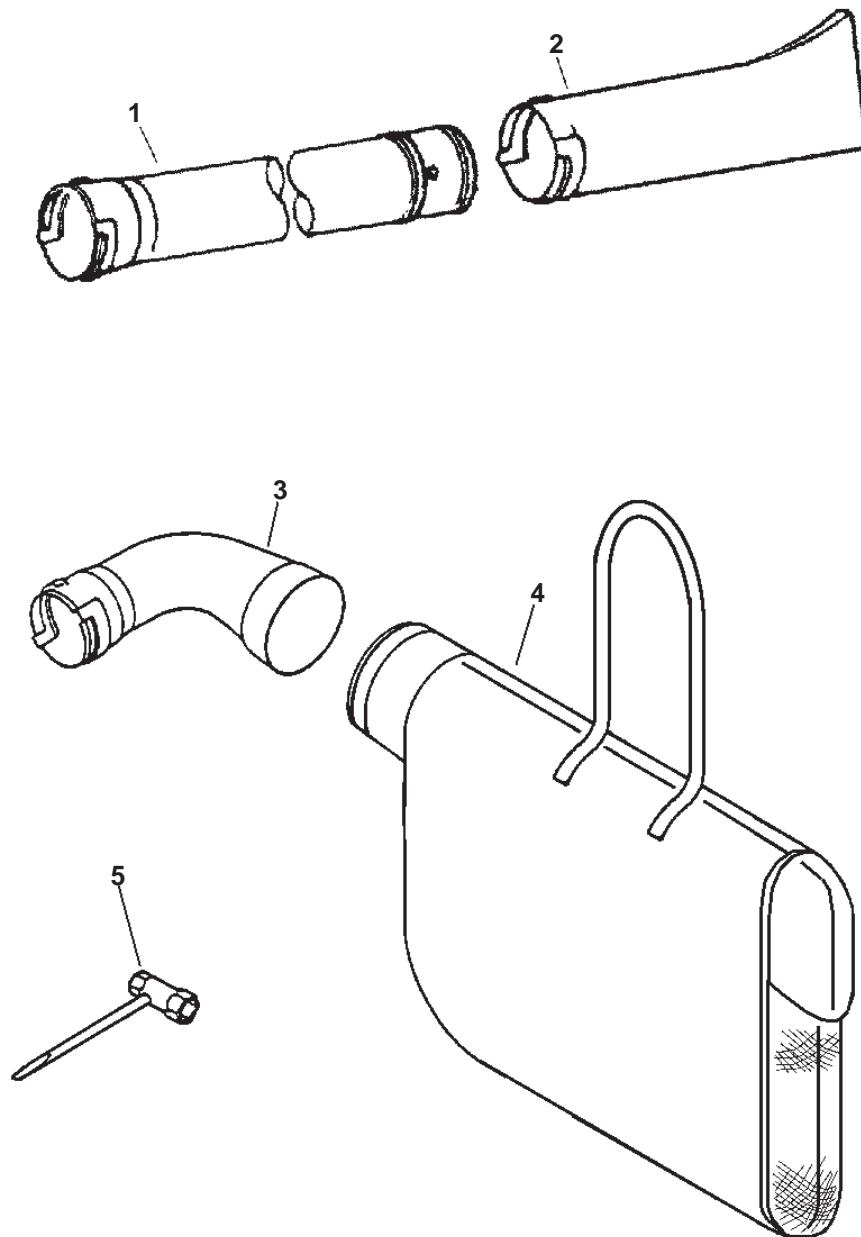

ITEM	PART NUMBER	QTY	DESCRIPTION	REMARKS
1	20012420661	1	GRID, FAN CASE	
2	13040620660	1	THUMB SCREW	
3	90060300005	1	WASHER 5	
4	90025305014	1	SCREW 5X14	
5	20015005060	1	SHAFT, GRID	
6	20015205060	1	SPRING, GRID	
7	16340020660	1	SWITCH, IGNITION	
8	16333520660	1	LEVER, ACTUATOR	
9	16381020660	1	BRACKET, SWITCH	
10	90025604022	2	SCREW 4X22	
11	E103000290	1	FAN CASE - OUTER	
12	E180000000	1	PIPE, SUCTION	
13	21041305060	1	CLAMP, FLEXIBLE PIPE	
14	89013508760	2	LABEL, ECHO	
15	90025305020	9	SCREW 5X20	
16	90050000008	1	NUT 8	
17	20018008761	1	CUTTER, SHREDDER	
18	E100000030	1	FAN, BLOWER	
19	10013205660	1	WASHER	
20	E101000000	1	HUB, FAN	
21	E103000081	1	FAN CASE ASY - INNER	
22	90016205020	4	SCREW 5X20	
23	X508000130	1	LABEL, NOISE	
24	89016009461	1	LABEL, CAUTION	
25	V420000270	1	CUSHION, FUEL TANK - LEFT	
26	V420000280	1	CUSHION, FUEL TANK - RIGHT	
27	A190000011	1	COVER, ENGINE	
28	V420000390	1	CUSHION	
29	90023805020	1	SCREW 5X20	
30	89016006361	1	LABEL, CAUTION - HOT	
31	X503001240	1	LABEL, MODEL ES-231	
31	X503003020	1	LABEL, MODEL ES-230	

SERIAL NUMBERS: ALL

**SERIAL NUMBERS: ALL**

ITEM	PART NUMBER	QTY	DESCRIPTION	REMARKS
1	90023506020	1	SCREW 6X20	
2	90060500006	1	SPRING WASHER 6	
3	90060300006	1	WASHER 6	
4	17805407560	1	CONTROL, THROTTLE	
5	A440000141	1	SWITCH, IGNITION	
6	17812307561	1	BRACKET, THROTTLE	
7	90050000006	1	NUT 6	
8	90024504010	1	SCREW 4X10	
9	17801007561	1	TRIGGER, THROTTLE	
10	V430000130	1	CABLE, THROTTLE	
11	90051600005	1	FLANGE NUT 5	
12	35114607560	1	PLUG	
13	35100009660	1	HANDLE SET	INCLUDES ITEMS 14-17
14	35131109660	1	GRIP, HANDLE - RIGHT	
15	90025305030	2	SCREW 5X30	
16	90025604022	5	SCREW 4X22	
17	35131509660	1	GRIP, HANDLE - LEFT	

SERIAL NUMBERS: ALL

**SERIAL NUMBERS: ALL**

<b>ITEM</b>	<b>PART NUMBER</b>	<b>QTY</b>	<b>DESCRIPTION</b>	<b>REMARKS</b>
1	21001505060	1	PIPE, STRAIGHT	
2	21001420560	1	PIPE, BLOWER	
3	21501205060	1	PIPE, CONNECTOR	
4	X692000020	1	BAG, DUST	
5	89541006960	1	WRENCH W/SCREWDRIVER	