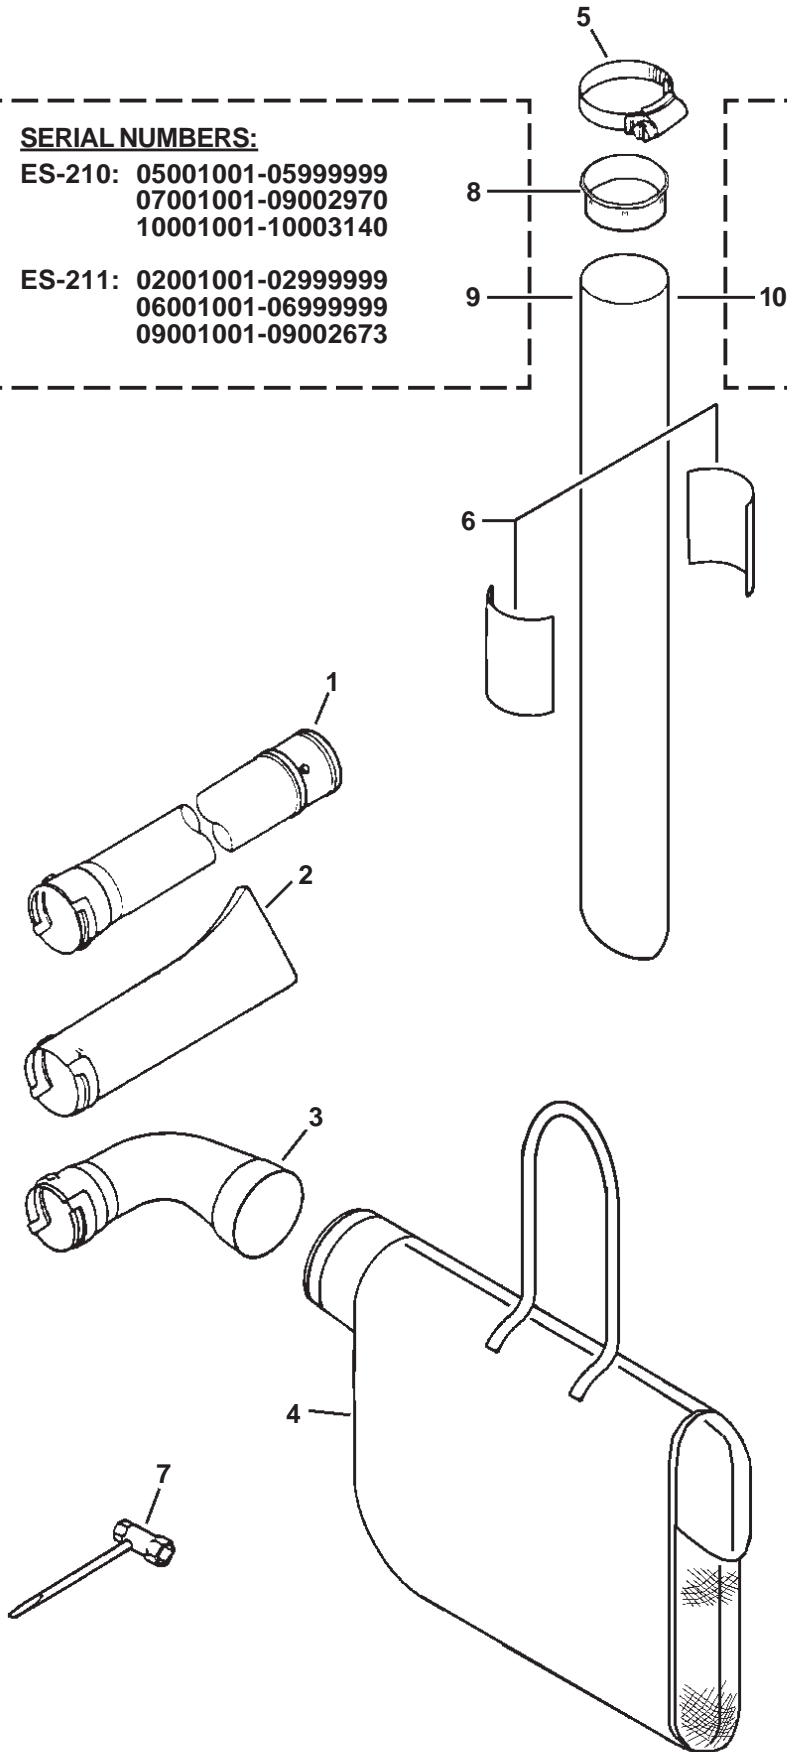

SERIAL NUMBERS: ALL

SERIAL NUMBERS:
ES-210: 05001001-05999999
07001001-09002970
10001001-10003140

ES-211: 02001001-02999999
06001001-06999999
09001001-09002673

SERIAL NUMBERS:
ES-210: 09002971-09999999
10003141-10999999

ES-211: 09002674-09999999

SERIAL NUMBERS: ALL

ITEM	PART NUMBER	QTY	DESCRIPTION	REMARKS
1	21001505060	1	PIPE, STRAIGHT	
2	21001420560	1	PIPE, BLOWER	
3	21501205060	1	CONNECTOR	
4	99944100205	1	BAG, DUST W/HARNESS	
5	21041305060	1	CLAMP, PIPE	
6	89013508760	2	LABEL, MODEL	
7	89541006960	1	WRENCH, W/SCREWDRIVER	
8	38515509660	1	SLEEVE	
9	21002706562	1	PIPE, SUCTION	
10	E180000000	1	PIPE, SUCTION