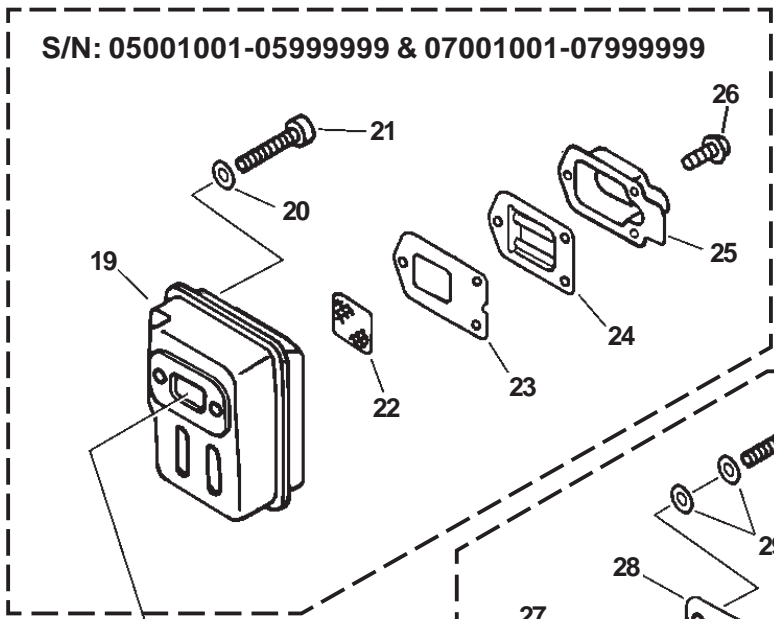

SERIAL NUMBERS: 05001001-07999999

SERIAL NUMBERS: 05001001-07999999

ITEM	PART NUMBER	QTY	DESCRIPTION	REMARKS
1	21041752730	1	WING BOLT	
2	13031306563	1	LID, AIR CLEANER	
3	89012106360	1	LABEL, CHOKE	
4	89012105360	1	LABEL, CHOKE	CANADA MODELS: 07001001-07999999
5	13031054130	1	FILTER, AIR	
6	13030706561	1	CASE, AIR CLEANER	INCLUDES ITEM 7
7	90024205065	2	SCREW 5X65	
8	12901152730	1	PLATE, PREVENT	
9	A021000530	1	CARBURETOR -- C1U-K68	
★ 10	13001020560	1	GASKET, INTAKE	
11	90023805022	2	SCREW 5X22	
12	13001705062	1	INSULATOR, INTAKE	
13	90050000005	2	NUT 5	
★ 14	13001009561	2	GASKET, INTAKE	
★ 15	10151420560	1	SHIELD, INTAKE	
16	P021004650	1	GASKET KIT	
★ 17	V104000160	2	GASKET, EXHAUST	
★ 18	14587105760	1	SHIELD, EXHAUST	

S/N: 05001001-05999999 & 07001001-07999999

19	14580642030	1	MUFFLER	
20	90060000005	2	WASHER	
21	90010505055	2	BOLT 5X55	
22	14586240630	1	SCREEN, MUFFLER	
★ 23	14586642031	1	GASKET, EXHAUST	
24	A313000110	1	GUIDE, EXHAUST - INNER	
25	A313000420	1	GUIDE, EXHAUST - OUTER	
26	90024204010	3	SCREW 4X10	

S/N: 06001001-06999999

27	A300000141	1	MUFFLER	
28	V150000371	1	PLATE, EYE	
29	V347000000	4	WASHER, CONICAL	
30	90010505055	2	BOLT 5X55	
31	14586240630	1	SCREEN, MUFFLER	
★ 32	V104000360	1	GASKET, EXHAUST	
33	A313000140	1	GUIDE, EXHAUST - INNER	
34	A313000400	1	GUIDE, EXHAUST - OUTER	
35	9136704010	5	SCREW 4X10	

★ Also Included In GASKET KIT