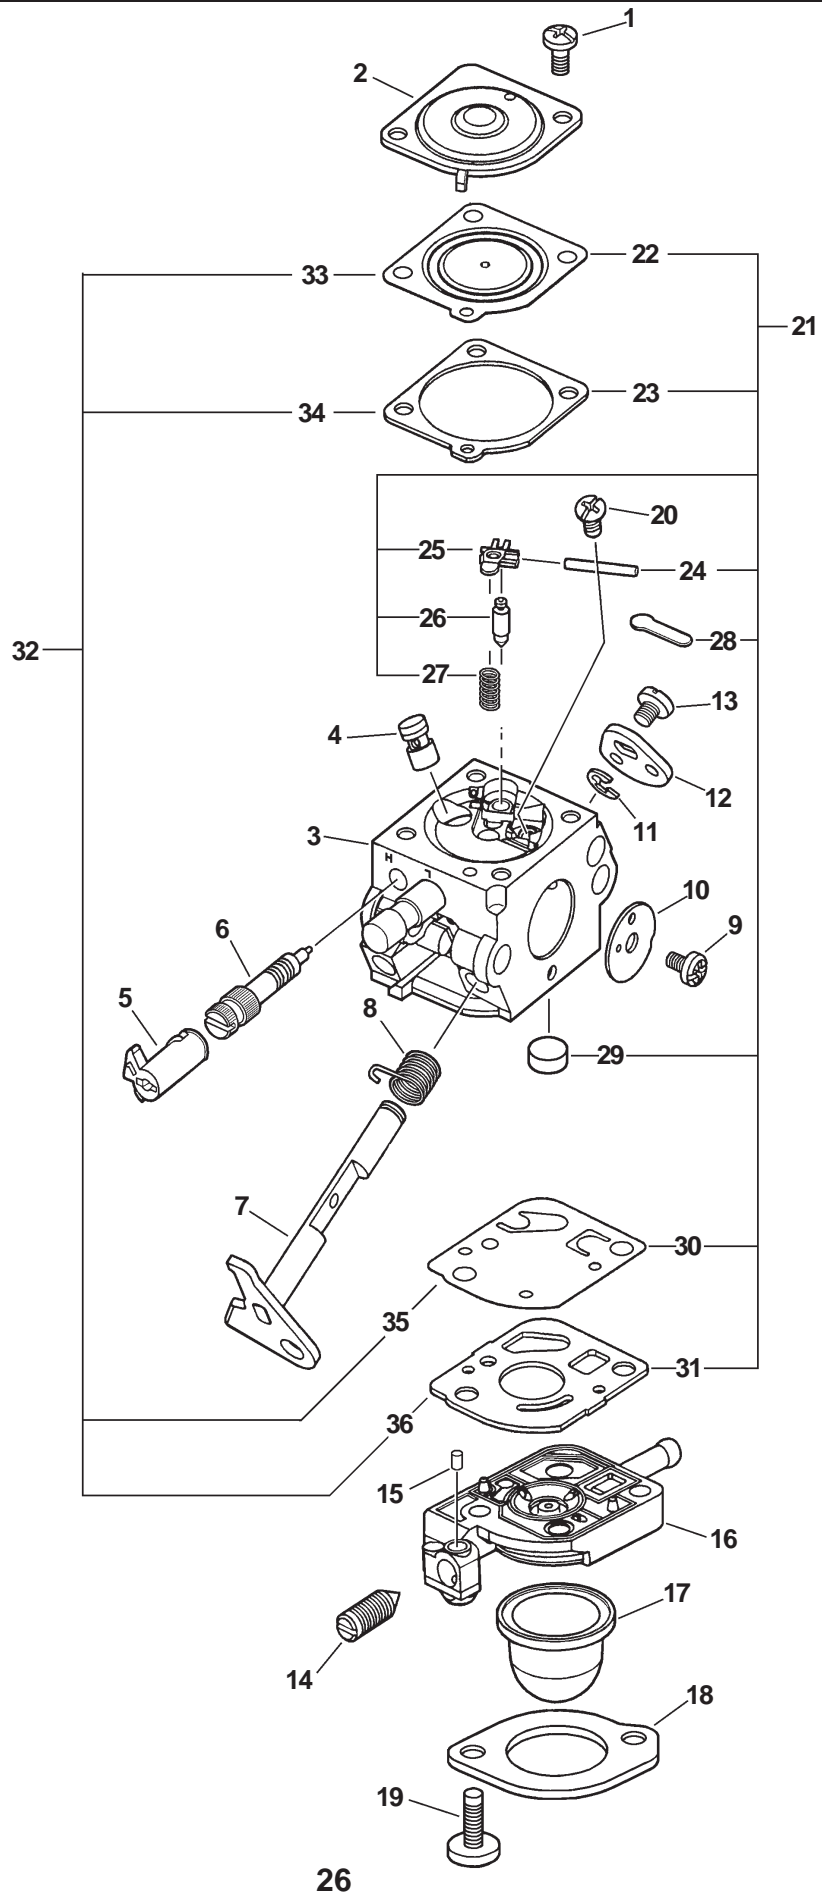

SERIAL NUMBERS: 08001001-10999999

SERIAL NUMBERS: 08001001-10999999

ITEM	PART NUMBER	QTY	DESCRIPTION	REMARKS
	A021000940	1	CARBURETOR--C1U-K78	
1	12534452130	2	SCREW, METERING DIAPHRAGM COVER	
2	12534213210	1	COVER, METERING DIAPHRAGM	
3	-----	1	BODY, CARBURETOR	NOT AVAILABLE SEPARATELY
4	12537613120	1	NOZZLE, CHECK VALVE	
5	12532908560	1	CAP, MIXTURE LIMITER - HIGH SPEED	
6	P005000400	1	NEEDLE - HIGH SPEED	
7	P005001770	1	SHAFT, THROTTLE	
8	12531342030	1	SPRING, THROTTLE RETURN	
9	12531413930	1	SCREW, THROTTLE VALVE	
10	12531649030	1	VALVE, THROTTLE	
11	12532713930	1	CLIP, THROTTLE SHAFT	
12	12535020560	1	LEVER, THROTTLE	
13	12534813930	1	SCREW, THROTTLE LEVER	
14	12533406860	1	SCREW, IDLE ADJUST	
15	12537813930	1	PIECE, FRICTION	
16	P005000990	1	BASE, PURGE	
17	12538108660	1	PUMP, PURGE	
18	12536311610	1	RETAINER, PURGE PUMP	
19	12531011610	2	SCREW, PURGE BASE	
20	12533942030	1	SCREW, METERING LEVER PIN	
21	P005001800	1	REPAIR KIT	INCLUDES ITEMS 22-31
22	-----	1	DIAPHRAGM, METERING	
23	-----	1	GASKET, METERING DIAPHRAGM	
24	-----	1	PIN, METERING ARM	
25	-----	1	LEVER, METERING	
26	-----	1	VALVE, INLET NEEDLE	
27	-----	1	SPRING, METERING LEVER	
28	-----	1	WELCH PLUG	
29	-----	1	STRAINER	
30	-----	1	DIAPHRAGM, FUEL PUMP	
31	-----	1	GASKET, FUEL PUMP	
32	P005001790	1	DIAPHRAGM/GASKET KIT	INCLUDES ITEMS 33-36
33	-----	1	DIAPHRAGM, METERING	
34	-----	1	GASKET, METERING DIAPHRAGM	
35	-----	1	DIAPHRAGM, FUEL PUMP	
36	-----	1	GASKET, FUEL PUMP