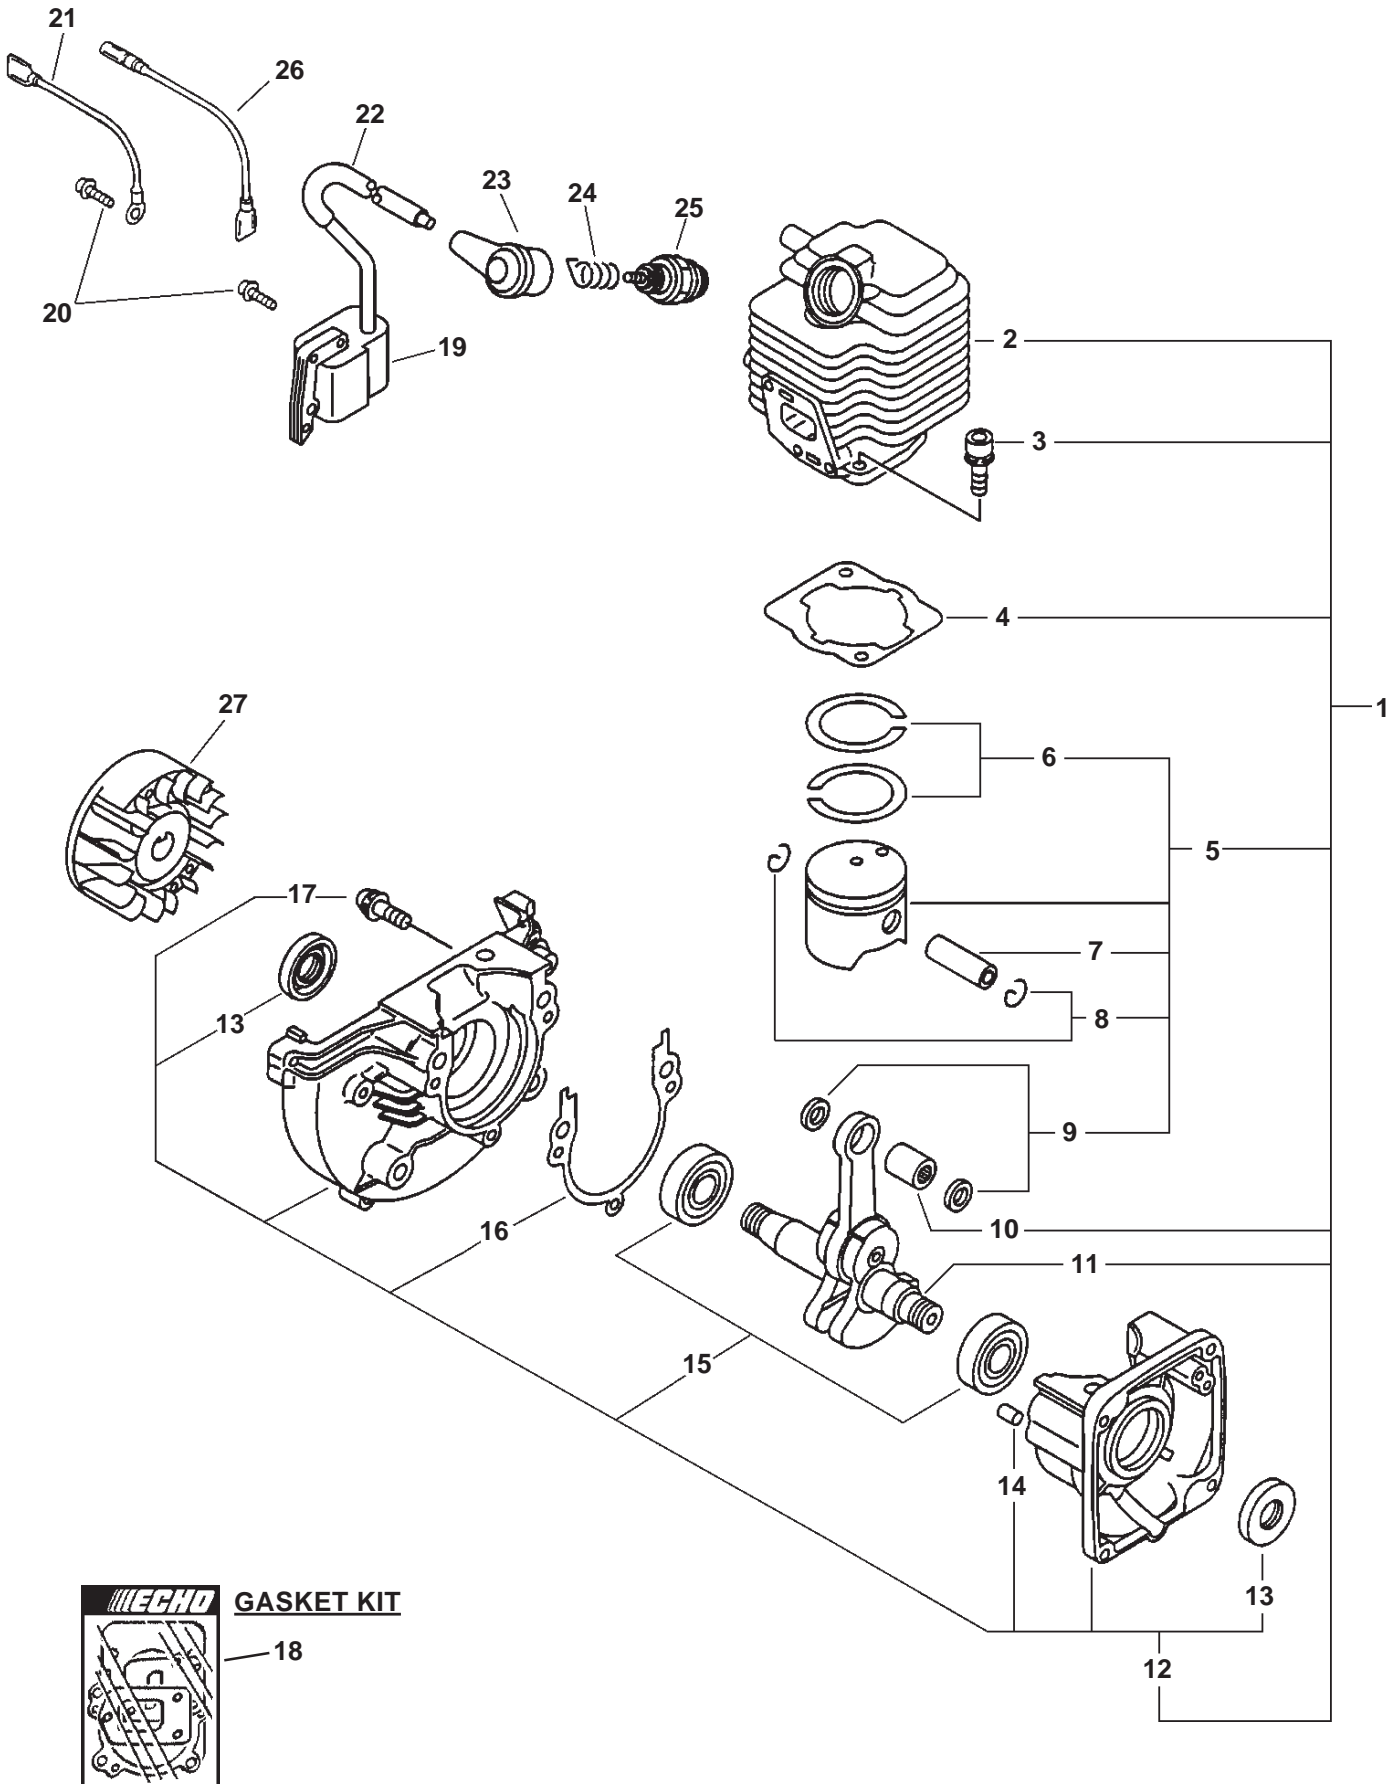

SERIAL NUMBERS: 02001001-02999999

SERIAL NUMBERS: 02001001-02999999

ITEM	PART NUMBER	QTY	DESCRIPTION	REMARKS
<u>OPTIONAL ENGINE REPOWER</u>				
1	SB1049	1	SHORT BLOCK	INCLUDES 2-17
2	A130000100	1	CYLINDER	
3	90016205022	2	BOLT 5X22	
★ 4	V100000020	1	GASKET, CYLINDER	
5	P021000410	1	PISTON KIT	INCLUDES ITEMS 6-9
6	A101000000	2	RING, PISTON	
7	10001311520	1	PIN, PISTON	
8	10001504630	2	CIRCLIP, PISTON PIN	
9	10001411520	2	SPACER, PISTON PIN	
10	10001251230	1	BEARING, NEEDLE	
11	10010044732	1	CRANKSHAFT ASY	
12	10020452130	1	CRANKCASE KIT	
13	10021242030	2	OIL SEAL	
14	10021503930	2	DOWEL PIN	
15	9403536201	2	BEARING, BALL	
★ 16	10024242030	1	GASKET, CRANKCASE	
17	90016205028	3	BOLT 5X28	

★ Also Included In GASKET KIT

18	P021001621	1	GASKET KIT	
19	A411000020	1	COIL, IGNITION	
20	90016204022	2	BOLT 4X22	
21	V485000040	1	LEAD	
22	15661105060	1	TUBE	
23	15901201620	1	CAP, SPARK PLUG	
24	15901103432	1	TERMINAL, SPARK PLUG CAP	
25	99944500071	1	SPARK PLUG -- BPM-7Y	
26	16202120660	1	LEAD	
27	A409000000	1	FLYWHEEL