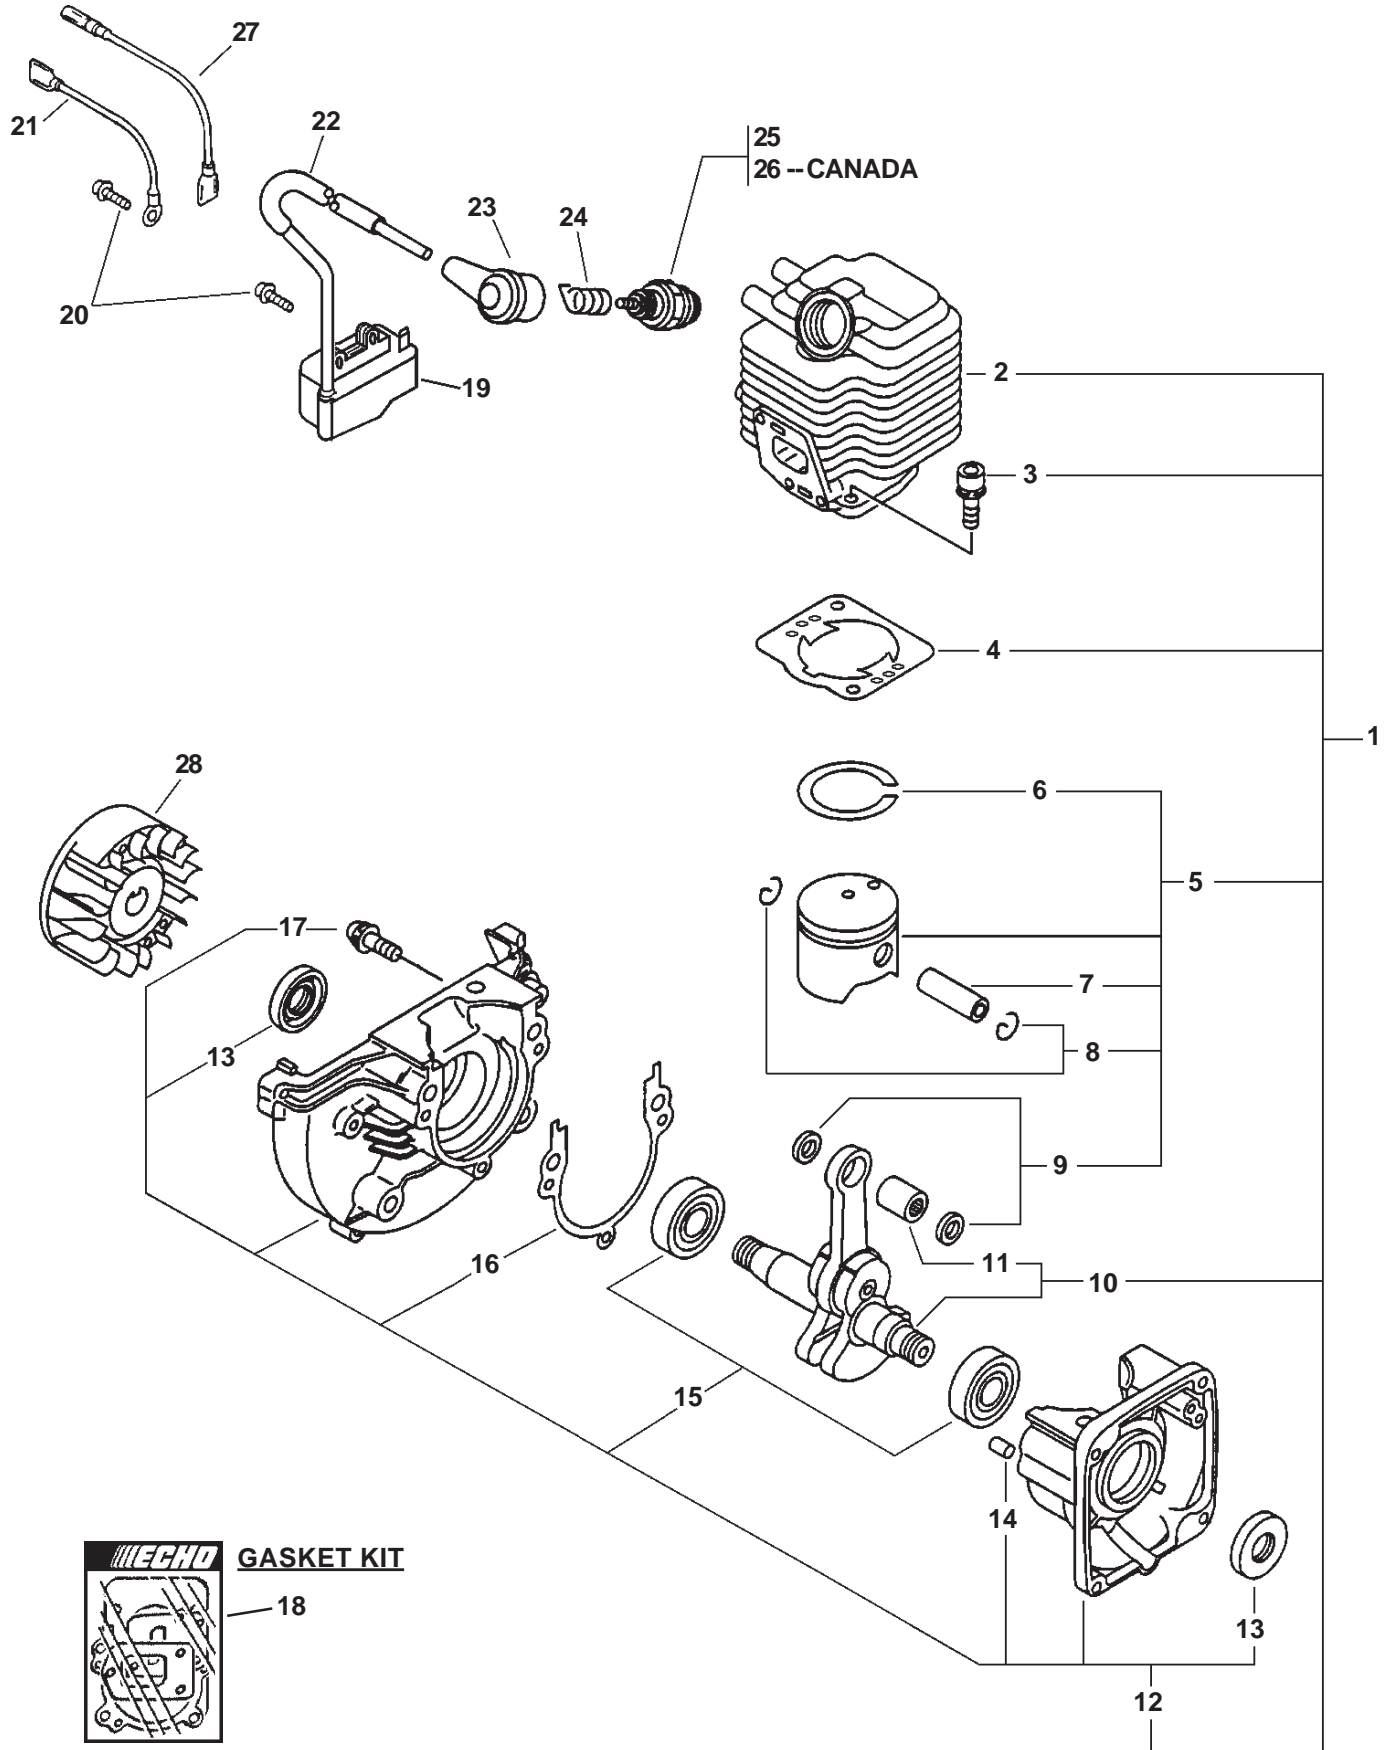

SERIAL NUMBERS: 05001001-07999999

SERIAL NUMBERS: 05001001-07999999

ITEM	PART NUMBER	QTY	DESCRIPTION	REMARKS
<u>OPTIONAL ENGINE REPOWER</u>				
1	SB1066	1	SHORT BLOCK	INCLUDES 2-17
2	A130000420	1	CYLINDER	
3	90016205022	2	BOLT 5X22	
★ 4	V100000080	1	GASKET, CYLINDER	
5	P021001101	1	PISTON KIT	INCLUDES ITEMS 6-9
6	A101000000	2	RING, PISTON	
7	10001311520	1	PIN, PISTON	
8	10001504630	2	CIRCLIP, PISTON PIN	
9	10001411520	2	SPACER, PISTON PIN	
10	V553000030	1	BEARING, NEEDLE	INCLUDES ITEM 10
11	A011000150	1	CRANKSHAFT ASY	
12	10020452130	1	CRANKCASE KIT	
13	10021242030	2	OIL SEAL	
14	10021503930	2	DOWEL PIN	
15	9403536201	2	BEARING, BALL	
★ 16	10024242030	1	GASKET, CRANKCASE	
17	90016205028	3	BOLT 5X28	

SERIAL NUMBERS: 08001001-10999999

SERIAL NUMBERS: 08001001-10999999

ITEM	PART NUMBER	QTY	DESCRIPTION	REMARKS
<u>OPTIONAL ENGINE REPOWER</u>				
1	SB1076	1	SHORT BLOCK	INCLUDES 2-17
2	A130000550	1	CYLINDER	
3	90016205022	2	BOLT 5X22	
★ 4	V100000160	1	GASKET, CYLINDER	
5	P021007712	1	PISTON KIT	INCLUDES ITEMS 6-9
6	A101000090	1	RING, PISTON	
7	10001311520	1	PIN, PISTON	
8	10001504630	2	CIRCLIP, PISTON PIN	
9	10001411520	2	SPACER, PISTON PIN	
10	A011000160	1	CRANKSHAFT ASY	INCLUDES ITEM 11
11	V553000010	1	BEARING, NEEDLE	
12	10020452132	1	CRANKCASE KIT	
13	10021242031	2	OIL SEAL	
14	10021503930	2	DOWEL PIN	
15	9403536201	2	BEARING, BALL	
★ 16	10024242030	1	GASKET, CRANKCASE	
17	90016205028	3	BOLT 5X28	