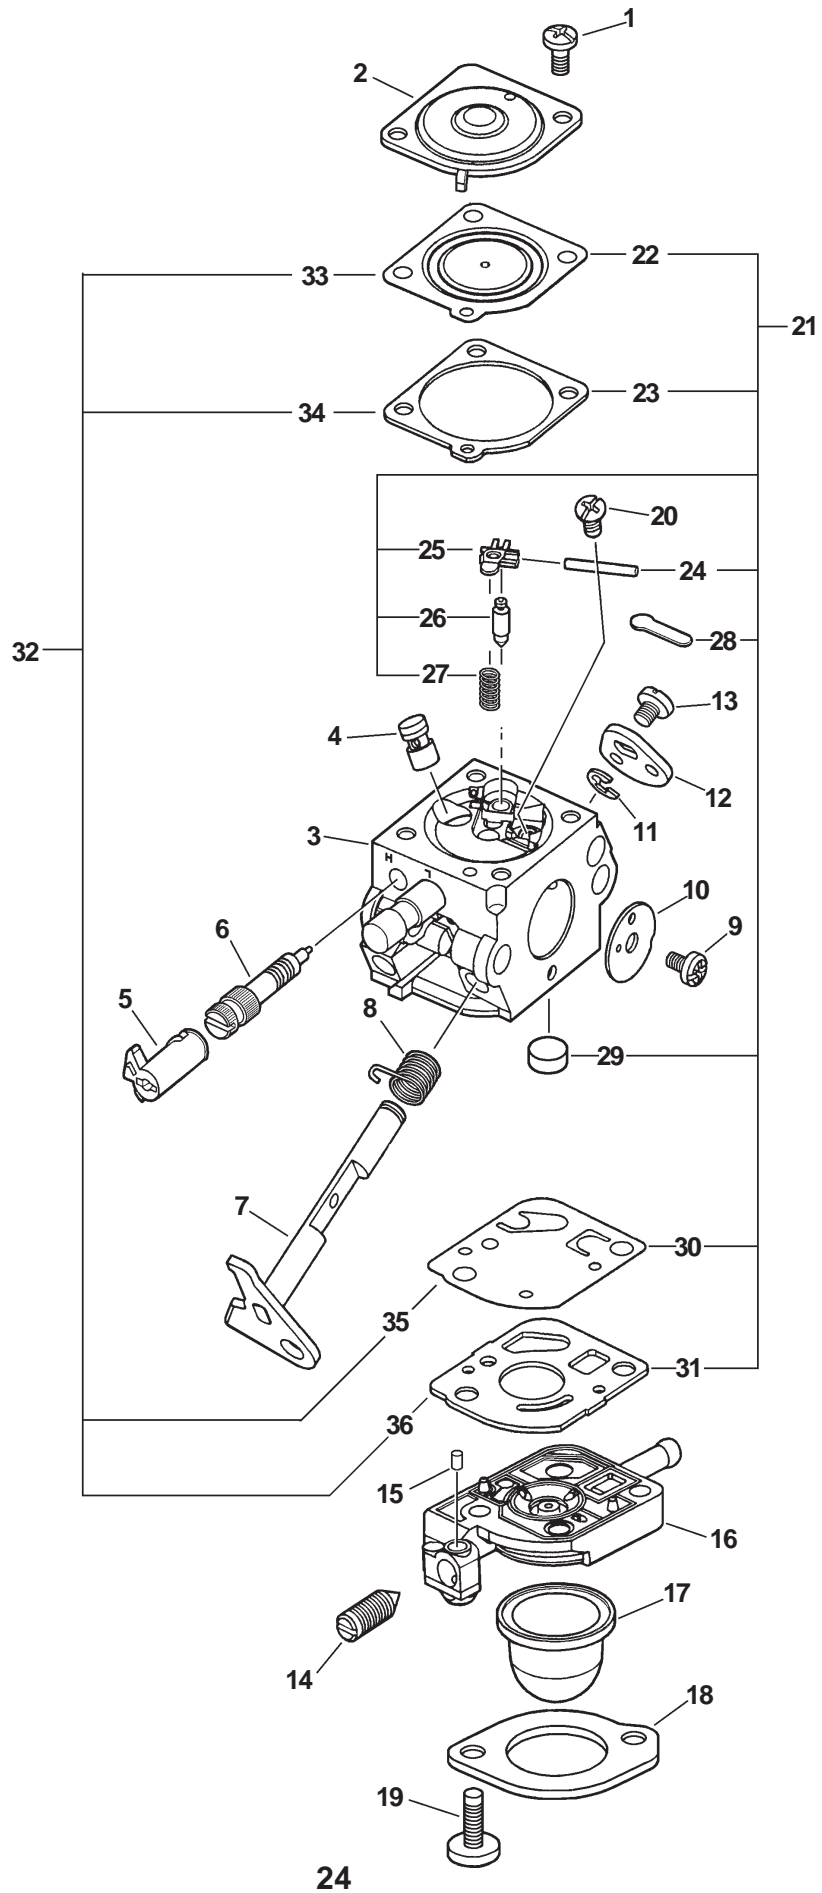

SERIAL NUMBERS: 05001001-07999999

SERIAL NUMBERS: 05001001-07999999

ITEM	PART NUMBER	QTY	DESCRIPTION	REMARKS
	A021000530	1	CARBURETOR--C1U-K68	
1	12534452130	2	SCREW, METERING DIAPHRAGM COVER	
2	12534213210	1	COVER, METERING DIAPHRAGM	
3	-----	1	BODY, CARBURETOR	NOT AVAILABLE SEPARATELY
4	P005000500	1	NOZZLE, CHECK VALVE	
5	12532908560	1	CAP, MIXTURE LIMITER - HIGH SPEED	
6	P005000400	1	NEEDLE - HIGH SPEED	
7	P005000490	1	SHAFT, THROTTLE	
8	12531308560	1	SPRING, THROTTLE RETURN	
9	12531413930	1	SCREW, THROTTLE VALVE	
10	12531649030	1	VALVE, THROTTLE	
11	12532713930	1	CLIP, THROTTLE SHAFT	
12	12535020560	1	LEVER, THROTTLE	
13	12534813930	1	SCREW, THROTTLE LEVER	
14	12533406860	1	SCREW, IDLE ADJUST	
15	12537813930	1	PIECE, FRICTION	
16	12538313310	1	BASE, PURGE	
17	12538108660	1	PUMP, PURGE	
18	12536311610	1	RETAINER, PURGE PUMP	
19	12531011610	2	SCREW, PURGE BASE	
20	12533942030	1	SCREW, METERING LEVER PIN	
21	P005000750	1	REPAIR KIT	INCLUDES ITEMS 22-31
22	-----	1	DIAPHRAGM, METERING	
23	-----	1	GASKET, METERING DIAPHRAGM	
24	-----	1	PIN, METERING ARM	
25	-----	1	LEVER, METERING	
26	-----	1	VALVE, INLET NEEDLE	
27	-----	1	SPRING, METERING LEVER	
28	-----	1	WELCH PLUG	
29	-----	1	STRAINER	
30	-----	1	DIAPHRAGM, FUEL PUMP	
31	-----	1	GASKET, FUEL PUMP	
32	12530313310	1	DIAPHRAGM/GASKET KIT	INCLUDES ITEMS 33-36
33	-----	1	DIAPHRAGM, METERING	
34	-----	1	GASKET, METERING DIAPHRAGM	
35	-----	1	DIAPHRAGM, FUEL PUMP	
36	-----	1	GASKET, FUEL PUMP