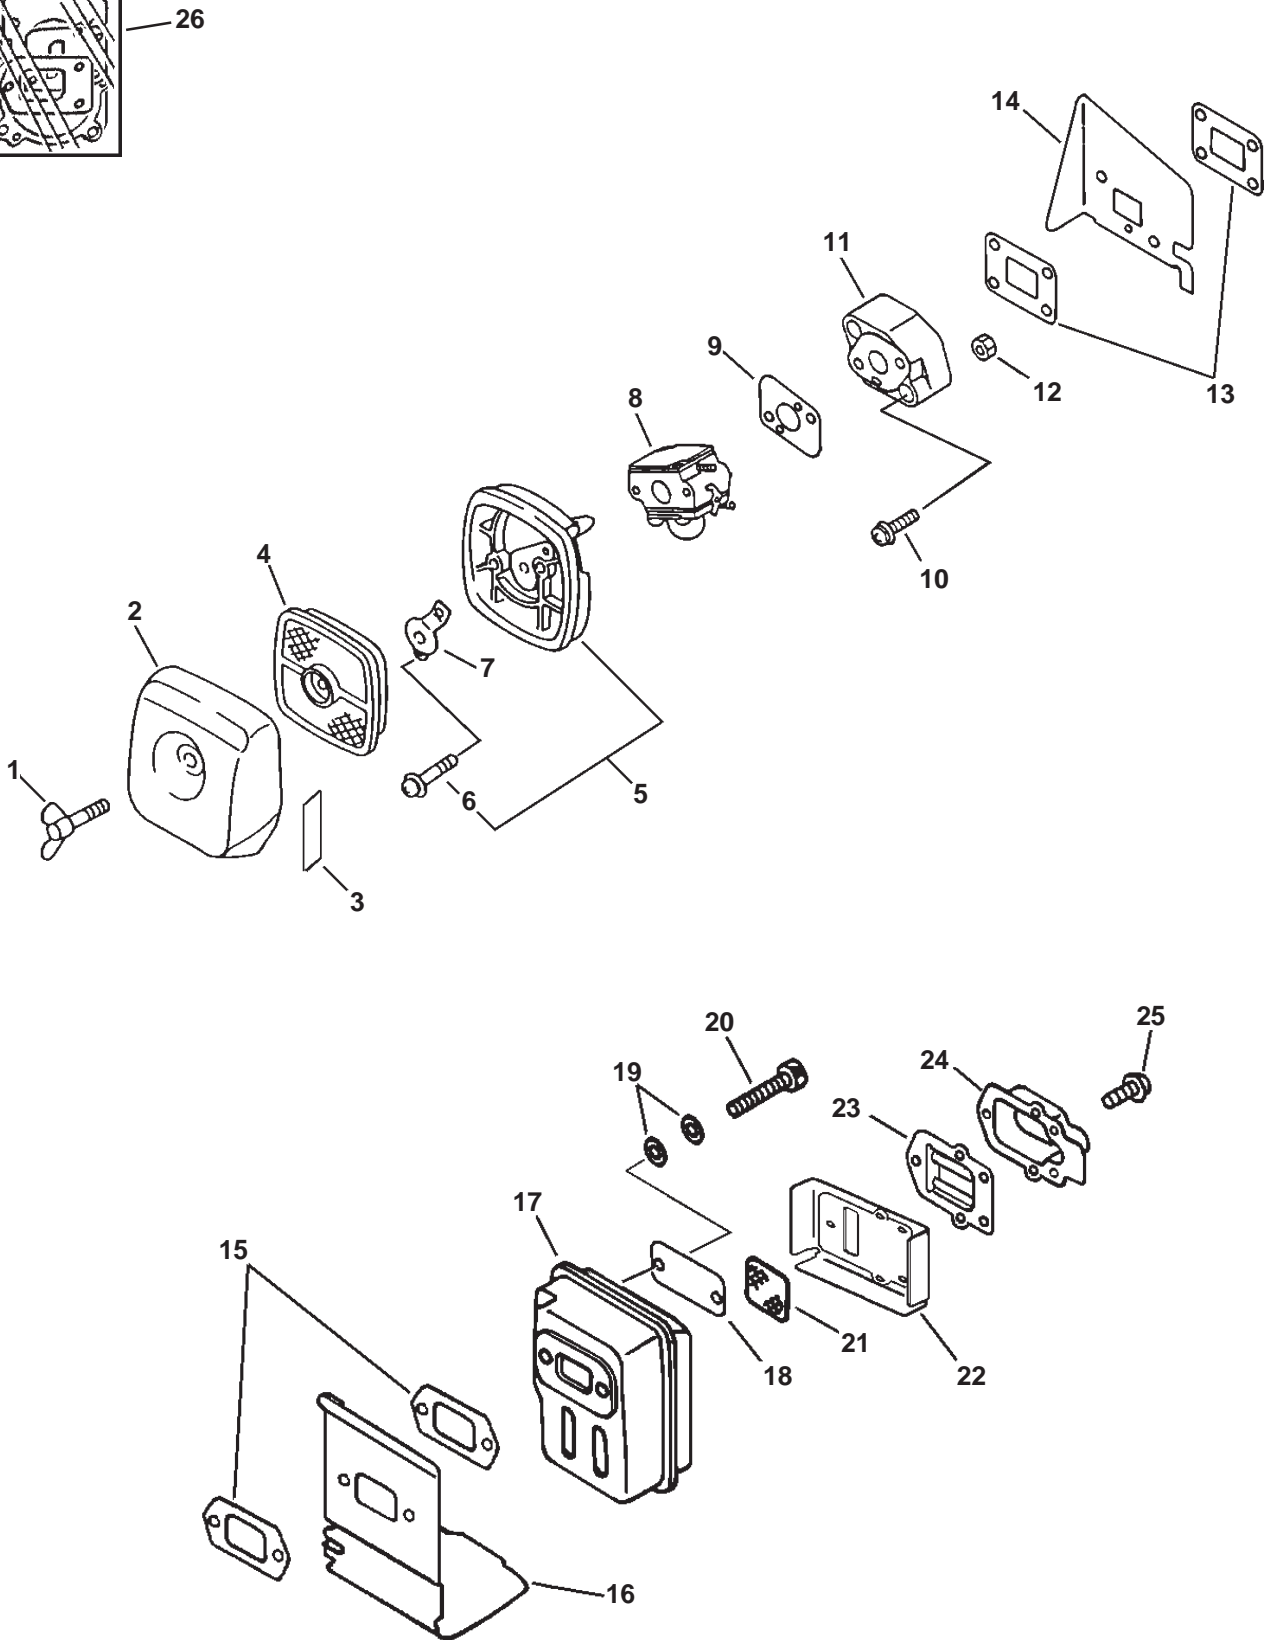

SERIAL NUMBERS: ALL

SERIAL NUMBERS: ALL

ITEM	PART NUMBER	QTY	DESCRIPTION	REMARKS
<u>SERIAL NUMBERS: 02001001-02999999</u>				
1	17720244330	1	STARTER PAWL ASY	INCLUDES ITEMS 2-3
2	17723442030	1	SPRING, RETURN	
3	17721844330	1	PAWL, STARTER	
<u>SERIAL NUMBERS: 05001001-10999999</u>				
4	A052000061	1	STARTER PAWL ASY	INCLUDES ITEMS 5-6
5	17723412220	1	SPRING, RETURN	
6	17721844330	1	PAWL, STARTER	
7	90059500008	1	NUT	
<u>SERIAL NUMBERS: ALL</u>				
8	17720042033	1	STARTER ASY	INCLUDES ITEMS 9-14
9	17723644330	1	SCREW	
10	17721544430	1	DRUM, STARTER	
11	17722610120	1	ROPE, STARTER - 3X1000mm	BULK OPTION: 99944444000
12	17722742030	1	GUIDE, ROPE	
13	17722806530	1	GRIP, STARTER	
14	17722042030	1	SPRING, REWIND	
15	89011849130	1	LABEL, ECHO	
16	90016304016	4	BOLT 4X16	
17	35100005060	1	REAR HANDLE ASY	INCLUDES ITEMS 18-22
18	35101105060	1	BRACKET, HANDLE - UPPER	
19	90025305016	3	SCREW	
20	90060500005	1	SPRING WASHER 5	
21	35102805060	1	BRACKET, HANDLE - LOWER	
22	35101005060	1	HANDLE	

SERIAL NUMBERS: 02001001-02999999

GASKET KIT

SERIAL NUMBERS: 02001001-02999999

ITEM	PART NUMBER	QTY	DESCRIPTION	REMARKS
1	21041752730	1	WING BOLT	
2	13031306563	1	LID, AIR CLEANER	
3	89012106360	1	LABEL, CHOKE	
4	13031054130	1	FILTER, AIR	
5	13030706561	1	CASE, AIR CLEANER	INCLUDES ITEM 6
6	90024205065	2	SCREW 5X65	
7	12901152730	1	PLATE, PREVENT	
8	A021000180	1	CARBURETOR -- C1U-K62	
★ 9	13001020560	1	GASKET, INTAKE	
10	90023805022	2	SCREW 5X22	
11	13001705062	1	INSULATOR, INTAKE	
12	90050000005	2	NUT 5	
★ 13	13001009561	2	GASKET, INTAKE	
★ 14	10151420560	1	SHIELD, INTAKE	
★ 15	V104000160	2	GASKET, EXHAUST	
★ 16	14587105760	1	SHIELD, EXHAUST	
17	A300000140	1	MUFFLER	
18	V150000371	1	PLATE, EYE	
19	V347000000	4	WASHER, CONICAL	
20	90010505055	2	BOLT 5X55	
21	14586240630	1	SCREEN, MUFFLER	
22	V104000360	1	GASKET, EXHAUST	
23	A313000140	1	GUIDE, EXHAUST	
24	A313000120	1	GUIDE, EXHAUST	
25	9136704010	5	SCREW 4X10	
★ Also Included In GASKET KIT				
26	P021001621	1	GASKET KIT	