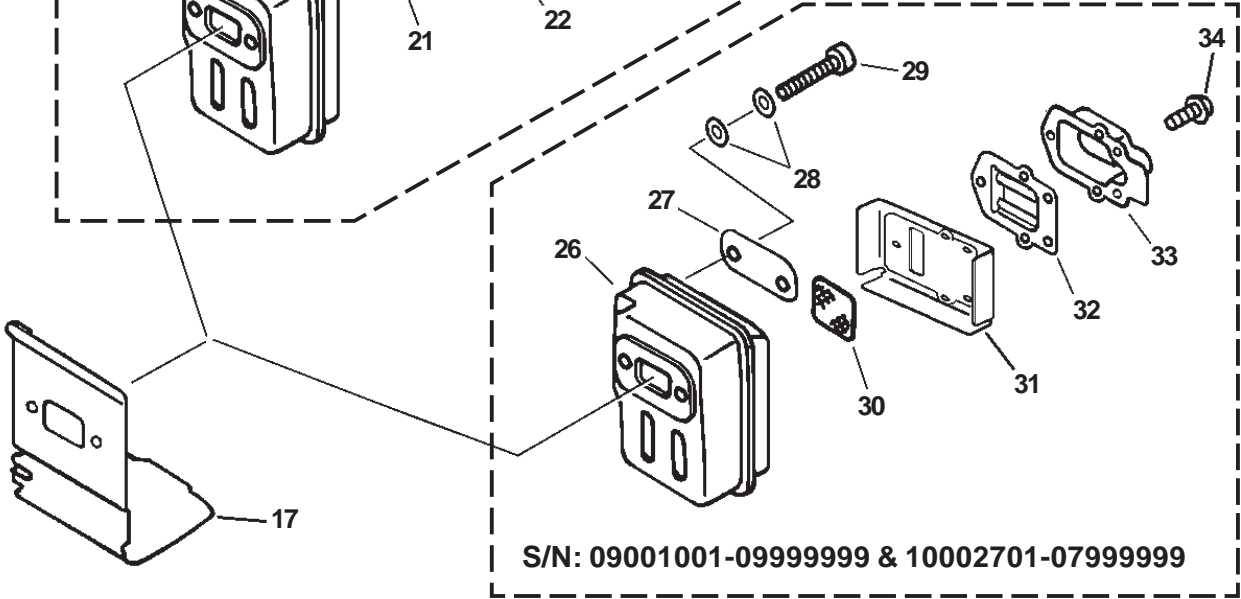

SERIAL NUMBERS: 08001001-10999999

SERIAL NUMBERS: 08001001-10999999

ITEM	PART NUMBER	QTY	DESCRIPTION	REMARKS
1	21041752730	1	WING BOLT	
2	13031306563	1	LID, AIR CLEANER	
3	89012106360	1	LABEL, CHOKE	
4	89012105360	1	LABEL, CHOKE	CANADA MODELS: 10001001-10999999
5	13031054130	1	FILTER, AIR	
6	13030706561	1	CASE, AIR CLEANER	INCLUDES ITEM 7
7	90024205065	2	SCREW 5X65	
8	12901152730	1	PLATE, PREVENT	
9	A021000940	1	CARBURETOR -- C1U-K78	
★ 10	13001020560	1	GASKET, INTAKE	
11	90023805022	2	SCREW 5X22	
12	13001705062	1	INSULATOR, INTAKE	
13	90050000005	2	NUT 5	
★ 14	13001009561	2	GASKET, INTAKE	
15	10151420560	1	SHIELD, INTAKE	
16	P021008590	1	GASKET KIT	
17	V104000631	1	SHIELD, EXHAUST	

S/N: 08001001-08999999 & 10001001-10002700

18	14580642030	1	MUFFLER	
19	90060000005	2	WASHER	
20	90010505055	2	BOLT 5X55	
21	14586240630	1	SCREEN, MUFFLER	
★ 22	14586642031	1	GASKET, EXHAUST	
23	A313000570	1	GUIDE, EXHAUST - INNER	
24	A313000620	1	GUIDE, EXHAUST - OUTER	
25	90024204010	3	SCREW 4X10	

S/N: 09001001-09999999 & 10002701-07999999

26	A300000141	1	MUFFLER	
27	V150000371	1	PLATE, EYE	
28	V347000000	4	WASHER, CONICAL	
29	90010505055	2	BOLT 5X55	
30	14586240630	1	SCREEN, MUFFLER	
★ 31	V104000360	1	GASKET, EXHAUST	
32	A313000590	1	GUIDE, EXHAUST - INNER	
33	A313000630	1	GUIDE, EXHAUST - OUTER	
34	9136704010	5	SCREW 4X10	

★ Also Included In GASKET KIT