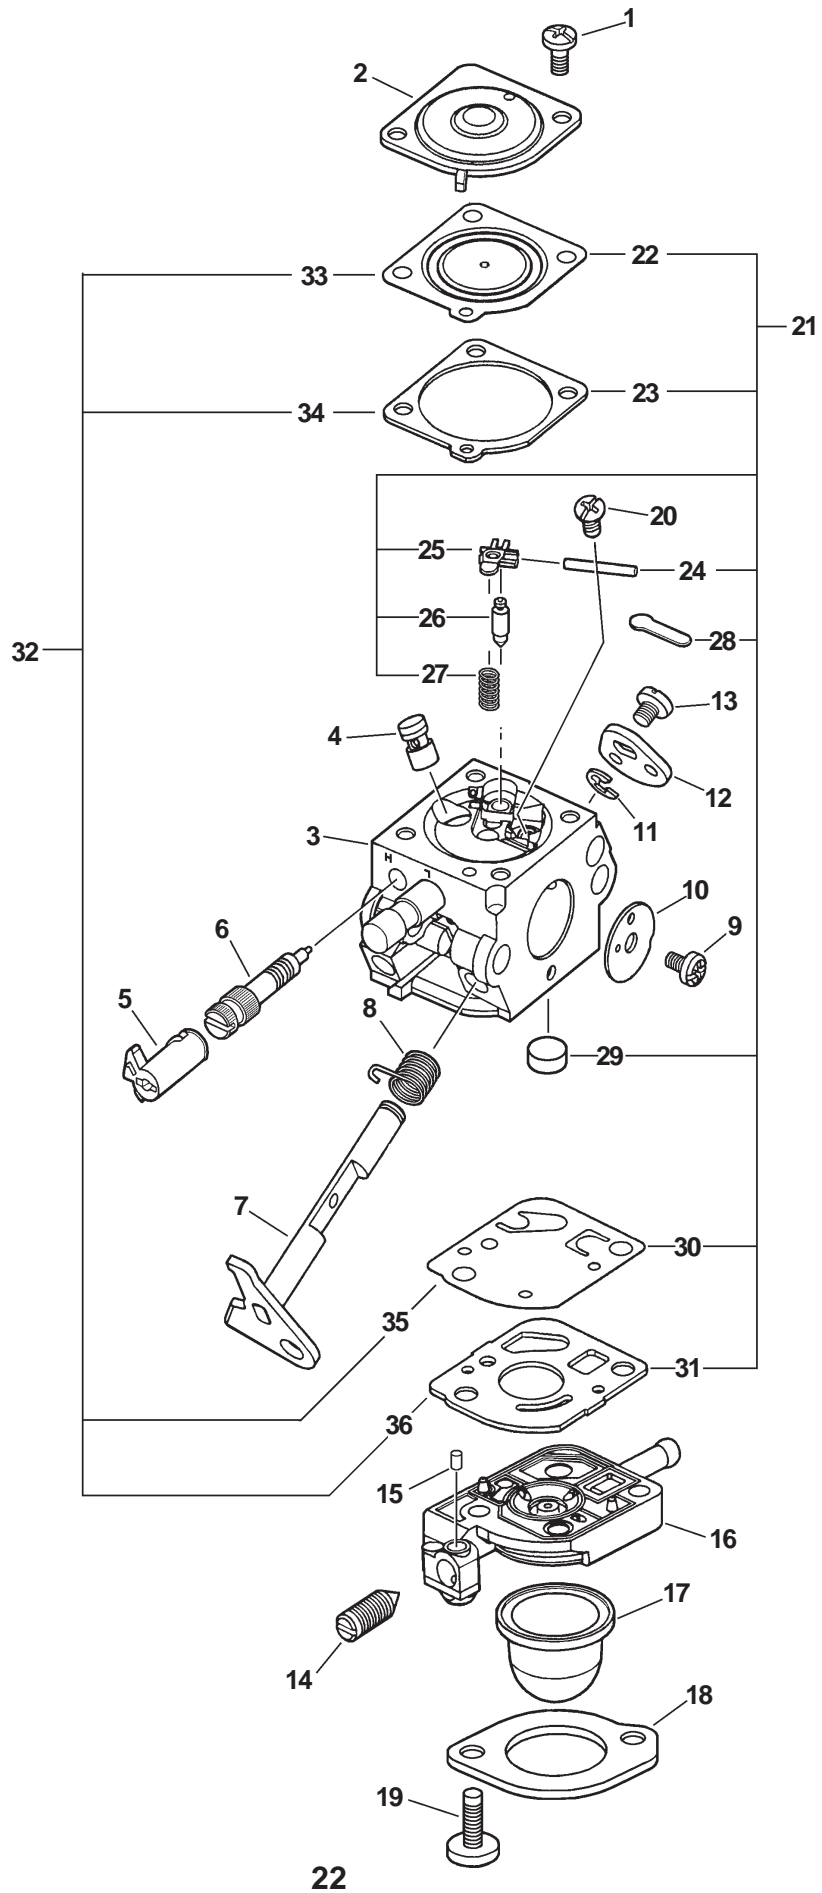

SERIAL NUMBERS: 02001001-02999999

SERIAL NUMBERS: 02001001-02999999

ITEM	PART NUMBER	QTY	DESCRIPTION	REMARKS
	A021000180	1	CARBURETOR--C1U-K62	
1	12534452130	2	SCREW, METERING DIAPHRAGM COVER	
2	12534213210	1	COVER, METERING DIAPHRAGM	
3	-----	1	BODY, CARBURETOR	
4	P005000500	1	NOZZLE, CHECK VALVE	NOT AVAILABLE SEPARATELY
5	12532908560	1	CAP, MIXTURE LIMITER - HIGH SPEED	
6	P005000400	1	NEEDLE - HIGH SPEED	
7	P005000490	1	SHAFT, THROTTLE	
8	12531308560	1	SPRING, THROTTLE RETURN	
9	12531413930	1	SCREW, THROTTLE VALVE	
10	12531649030	1	VALVE, THROTTLE	
11	12532713930	1	CLIP, THROTTLE SHAFT	
12	12535020560	1	LEVER, THROTTLE	
13	12534813930	1	SCREW, THROTTLE LEVER	
14	12533406860	1	SCREW, IDLE ADJUST	
15	12537813930	1	PIECE, FRICTION	
16	12538313310	1	BASE, PURGE	
17	12538108660	1	PUMP, PURGE	
18	12536311610	1	RETAINER, PURGE PUMP	
19	12531011610	2	SCREW, PURGE BASE	
20	12533942030	1	SCREW, METERING LEVER PIN	
21	P005000580	1	REPAIR KIT	INCLUDES ITEMS 22-31
22	-----	1	DIAPHRAGM, METERING	
23	-----	1	GASKET, METERING DIAPHRAGM	
24	-----	1	PIN, METERING ARM	
25	-----	1	LEVER, METERING	
26	-----	1	VALVE, INLET NEEDLE	
27	-----	1	SPRING, METERING LEVER	
28	-----	1	WELCH PLUG	
29	-----	1	STRAINER	
30	-----	1	DIAPHRAGM, FUEL PUMP	
31	-----	1	GASKET, FUEL PUMP	
32	12530313310	1	DIAPHRAGM/GASKET KIT	INCLUDES ITEMS 33-36
33	-----	1	DIAPHRAGM, METERING	
34	-----	1	GASKET, METERING DIAPHRAGM	
35	-----	1	DIAPHRAGM, FUEL PUMP	
36	-----	1	GASKET, FUEL PUMP