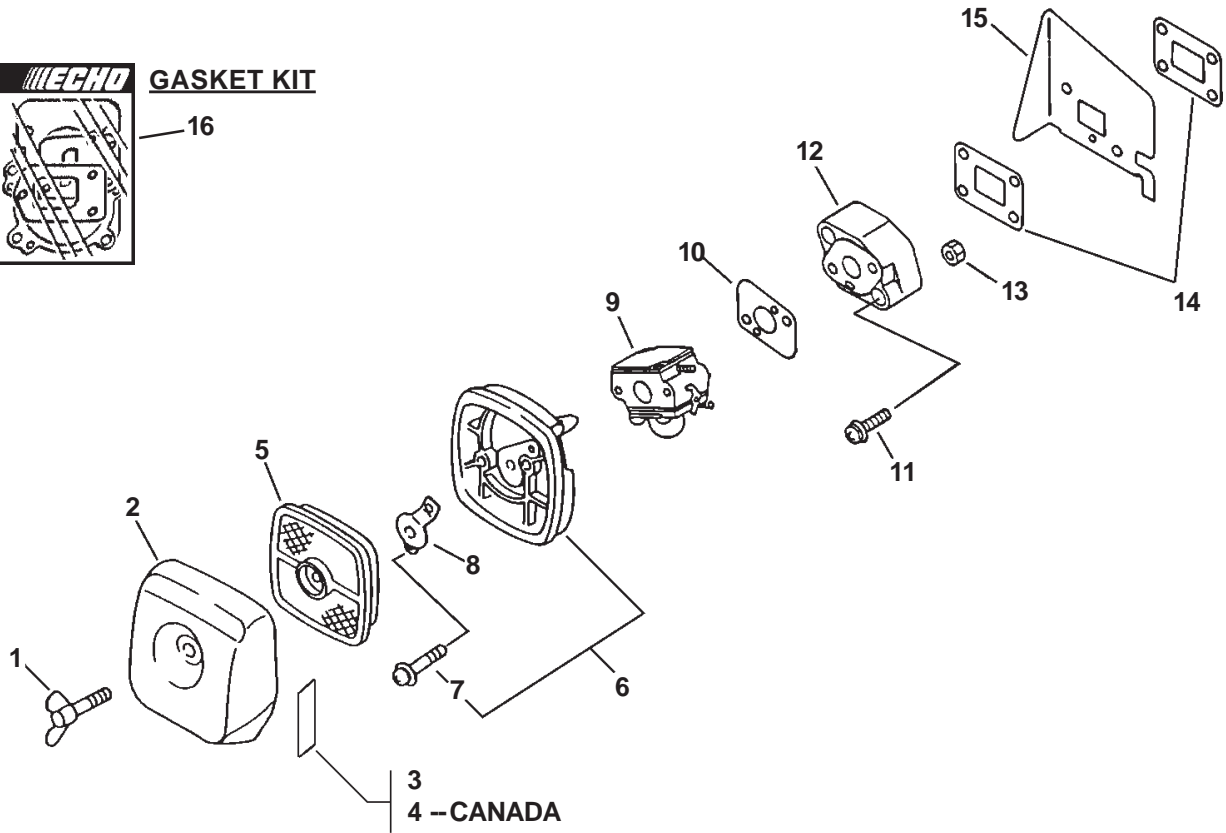

SERIAL NUMBERS: 05001001-07999999

SERIAL NUMBERS: 05001001-07999999

ITEM	PART NUMBER	QTY	DESCRIPTION	REMARKS
1	21041752730	1	WING BOLT	
2	13031306563	1	LID, AIR CLEANER	
3	89012106360	1	LABEL, CHOKE	
4	89012105360	1	LABEL, CHOKE	CANADA MODELS: 07001001-07999999
5	13031054130	1	FILTER, AIR	
6	13030706561	1	CASE, AIR CLEANER	INCLUDES ITEM 7
7	90024205065	2	SCREW 5X65	
8	12901152730	1	PLATE, PREVENT	
9	A021000530	1	CARBURETOR -- C1U-K68	
★ 10	13001020560	1	GASKET, INTAKE	
11	90023805022	2	SCREW 5X22	
12	13001705062	1	INSULATOR, INTAKE	
13	90050000005	2	NUT 5	
★ 14	13001009561	2	GASKET, INTAKE	
★ 15	10151420560	1	SHIELD, INTAKE	
16	P021004650	1	GASKET KIT	
★ 17	V104000160	2	GASKET, EXHAUST	
★ 18	14587105760	1	SHIELD, EXHAUST	

S/N: 05001001-05999999 & 07001001-07999999

19	14580642030	1	MUFFLER	
20	90060000005	2	WASHER	
21	90010505055	2	BOLT 5X55	
22	14586240630	1	SCREEN, MUFFLER	
★ 23	14586642031	1	GASKET, EXHAUST	
24	A313000110	1	GUIDE, EXHAUST - INNER	
25	A313000420	1	GUIDE, EXHAUST - OUTER	
26	90024204010	3	SCREW 4X10	

S/N: 06001001-06999999

27	A300000141	1	MUFFLER	
28	V150000371	1	PLATE, EYE	
29	V347000000	4	WASHER, CONICAL	
30	90010505055	2	BOLT 5X55	
31	14586240630	1	SCREEN, MUFFLER	
★ 32	V104000360	1	GASKET, EXHAUST	
33	A313000140	1	GUIDE, EXHAUST - INNER	
34	A313000400	1	GUIDE, EXHAUST - OUTER	
35	9136704010	5	SCREW 4X10	

★ Also Included In GASKET KIT