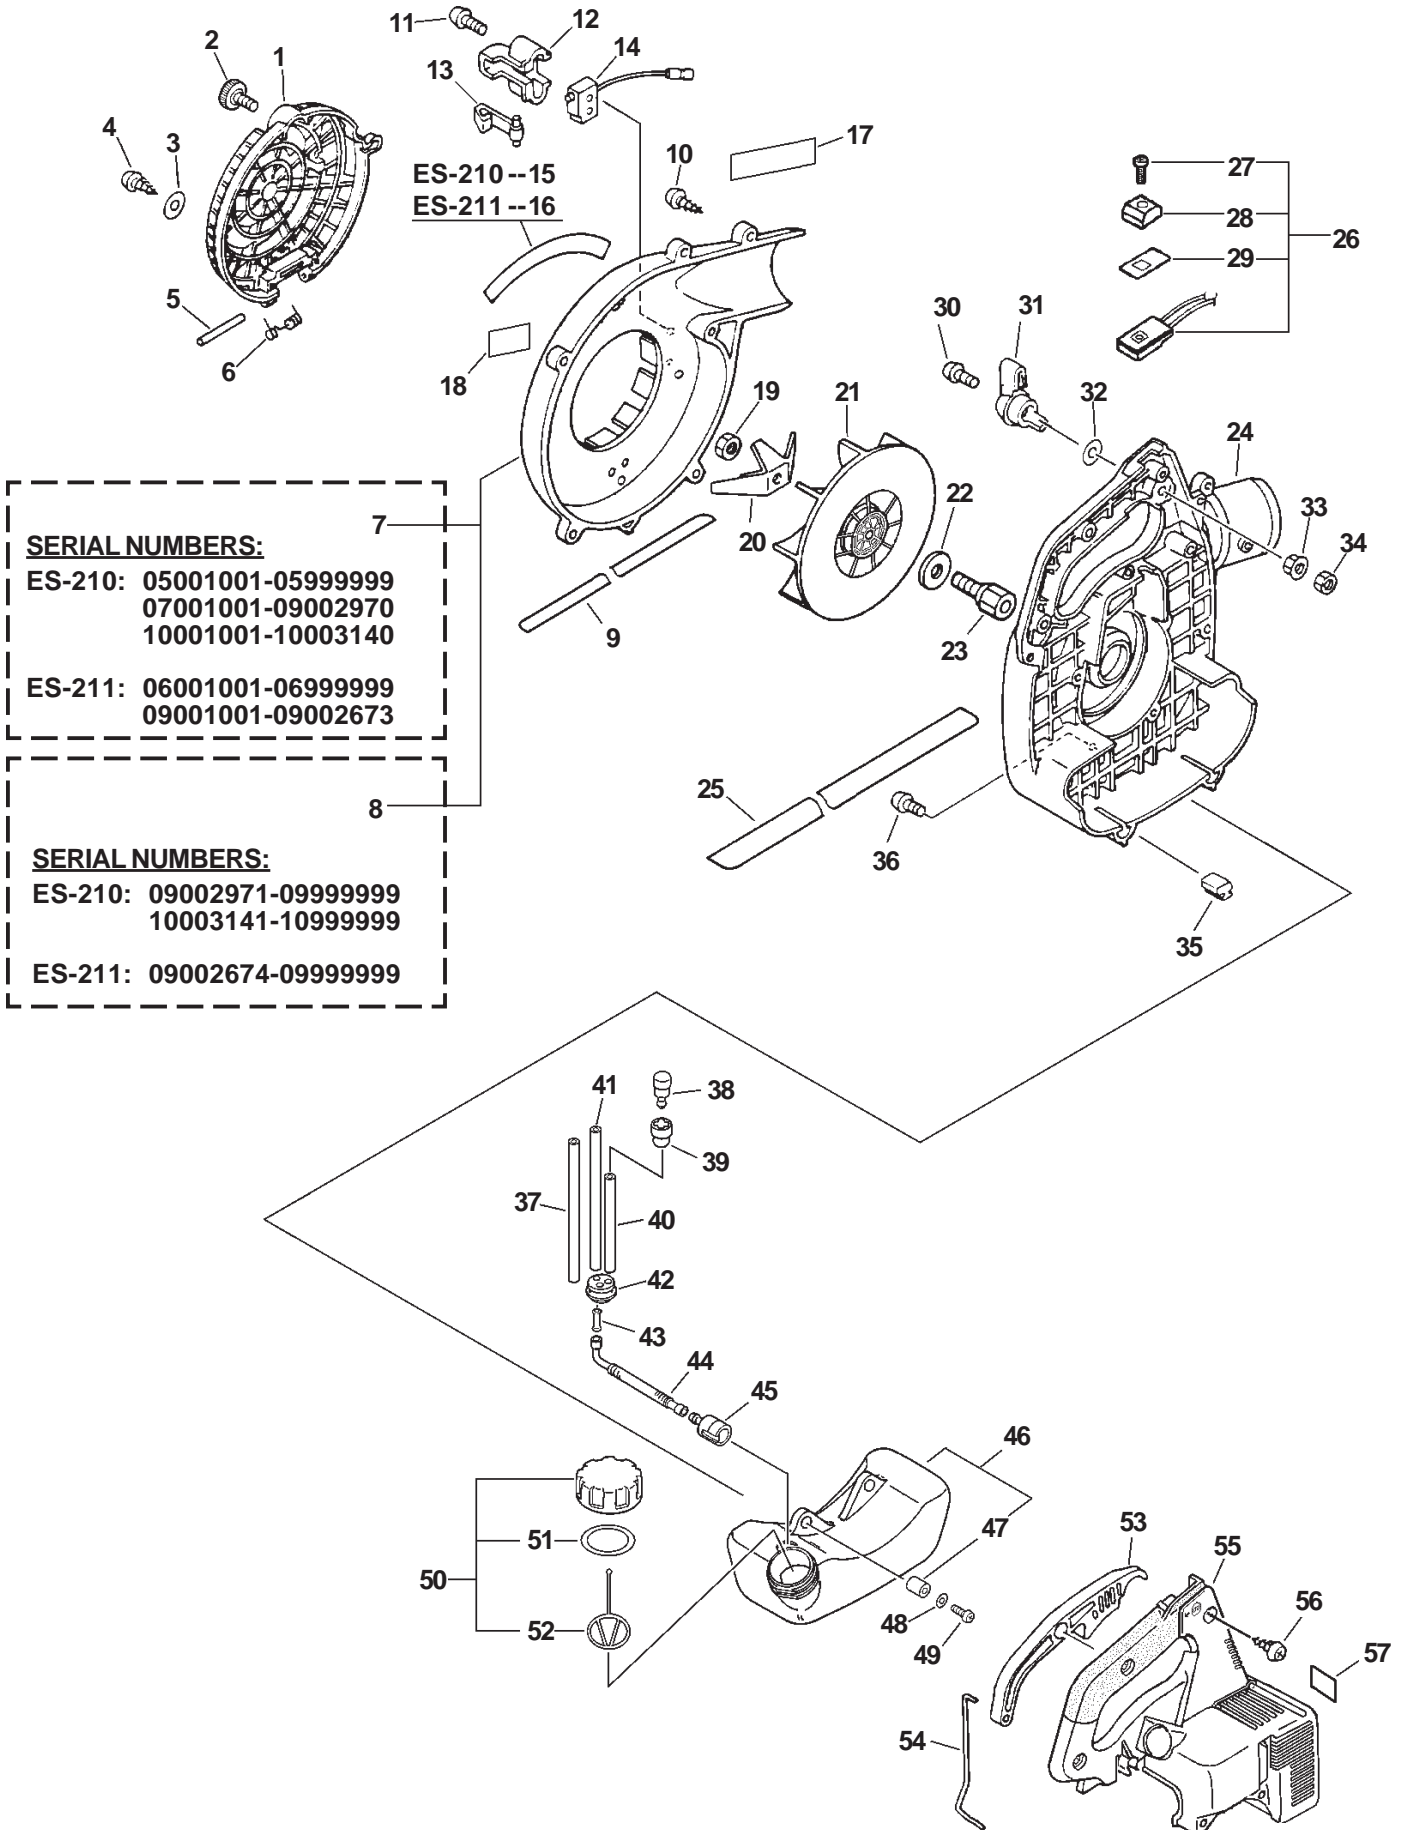

ES-210, 211

FAN CASE, ENGINE COVER, FUEL SYSTEM

SERIAL NUMBERS: 05001001-10999999

SERIAL NUMBERS: 05001001-10999999

ITEM	PART NUMBER	QTY	DESCRIPTION	REMARKS
1	20012420661	1	GRID, FAN CASE	
2	13040620660	1	KNOB, FASTENER	
3	90060300005	1	WASHER 5	
4	90025305014	1	SCREW 5X14	
5	20015005060	1	SHAFT, GRID	
6	20015205060	1	SPRING, GRID	
7	20011120663	1	FAN CASE - OUTER	
8	20011120664	1	FAN CASE - OUTER	
9	22012020561	1	CUSHION	S/N: 05001001-07999999 <u>ONLY</u>
10	90025305020	6	SCREW 5X20	
11	90025604022	2	SCREW 4X22	
12	16381020660	1	BRACKET, SHUT OFF SWITCH	
13	16333520660	1	LEVER, SHUT OFF ACTUATOR	
14	16340020660	1	SWITCH, SHUT OFF	
15	X503003740	1	LABEL, MODEL -- ES-210	
16	X503001320	1	LABEL, MODEL -- ES-211	
17	89016009461	1	LABEL, CAUTION	
18	X508000140	1	LABEL, NOISE	
19	90050000008	1	NUT 8	
20	20018008761	1	CUTTER, SHREDDER	
21	20001006363	1	FAN	
22	10013205660	1	WASHER	
23	20001105661	1	HUB, FAN	
24	P021003702	1	FAN CASE - INNER	
25	22012020661	1	CUSHION	S/N: 05001001-07999999 <u>ONLY</u>
26	16340120561	1	SWITCH, STOP	INCLUDES ITEMS 25-27
27	9154503010	1	SCREW 3X10	
28	16341049231	1	KNOB, SWITCH	
29	89015712330	1	COVER, SWITCH	
30	90023805025	1	SCREW 5X25	
31	17805420560	1	CONTROL, THROTTLE	
32	90060300005	1	WASHER 5	
33	90051600005	1	FLANGE NUT 5	
34	90050200005	1	NUT 5	
35	35133520560	2	CUSHION	
36	90016204022	4	BOLT 4X22	
37	13201056330	1	PIPE, RETURN - 3X6X90mm	BULK OPTION: 90017
38	A3560000030	1	VENT ASY	
39	13132840630	1	COVER, VENT	
40	13131239130	1	PIPE, VENT - 3X5X70mm	BULK OPTION: 90014
41	43721011131	1	PIPE, FUEL - 3X5X90mm	BULK OPTION: 90014
42	V1370000030	1	GROMMET, FUEL	
43	13201103360	1	CONNECTOR, FUEL PIPE	
44	13201212360	1	PIPE, FUEL	
45	13120507320	1	STRAINER, FUEL	
46	13100520561	1	TANK, FUEL	INCLUDES ITEM 47
47	13104528230	2	SPACER	
48	90060300005	2	WASHER 5	
49	90023805016	2	SCREW 5X16	
50	13100455530	1	FUEL TANK CAP ASY	INCLUDES ITEMS 51-52
51	13101655830	1	GASKET, FUEL CAP	
52	13105156030	1	CONNECTOR, FUEL CAP	
53	17801020560	1	CONTROL, THROTTLE	
54	17801120561	1	ROD, THROTTLE	
55	A1900000032	1	COVER, ENGINE	
56	90025305020	5	SCREW 5X20	
57	89016006361	1	LABEL, HOT