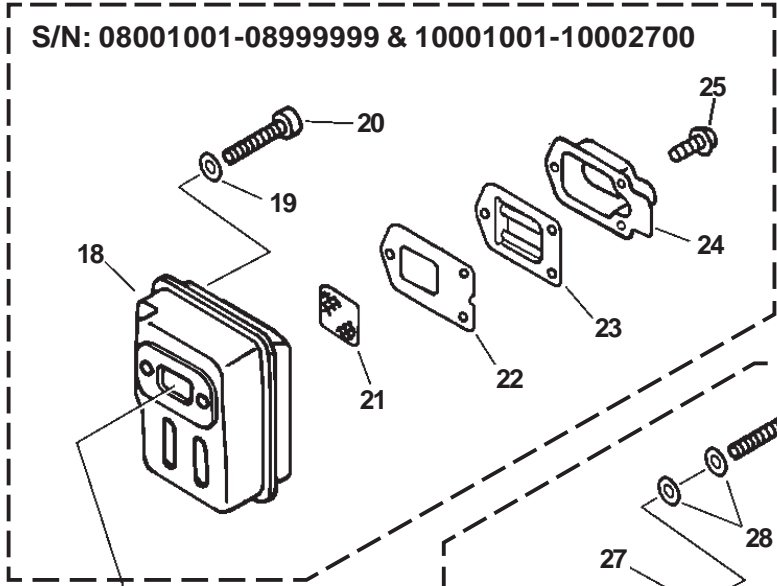

SERIAL NUMBERS: 08001001-10999999

SERIAL NUMBERS: 08001001-10999999

ITEM	PART NUMBER	QTY	DESCRIPTION	REMARKS
1	21041752730	1	WING BOLT	
2	13031306563	1	LID, AIR CLEANER	
3	89012106360	1	LABEL, CHOKE	
4	89012105360	1	LABEL, CHOKE	CANADA MODELS: 10001001-10999999
5	13031054130	1	FILTER, AIR	
6	13030706561	1	CASE, AIR CLEANER	INCLUDES ITEM 7
7	90024205065	2	SCREW 5X65	
8	12901152730	1	PLATE, PREVENT	
9	A021000940	1	CARBURETOR -- C1U-K78	
★ 10	13001020560	1	GASKET, INTAKE	
11	90023805022	2	SCREW 5X22	
12	13001705062	1	INSULATOR, INTAKE	
13	90050000005	2	NUT 5	
★ 14	13001009561	2	GASKET, INTAKE	
15	10151420560	1	SHIELD, INTAKE	
16	P021008590	1	GASKET KIT	
17	V104000631	1	SHIELD, EXHAUST	

S/N: 08001001-08999999 & 10001001-10002700

18	14580642030	1	MUFFLER	
19	90060000005	2	WASHER	
20	90010505055	2	BOLT 5X55	
21	14586240630	1	SCREEN, MUFFLER	
★ 22	14586642031	1	GASKET, EXHAUST	
23	A313000570	1	GUIDE, EXHAUST - INNER	
24	A313000620	1	GUIDE, EXHAUST - OUTER	
25	90024204010	3	SCREW 4X10	

S/N: 09001001-09999999 & 10002701-07999999

26	A300000141	1	MUFFLER	
27	V150000371	1	PLATE, EYE	
28	V347000000	4	WASHER, CONICAL	
29	90010505055	2	BOLT 5X55	
30	14586240630	1	SCREEN, MUFFLER	
★ 31	V104000360	1	GASKET, EXHAUST	
32	A313000590	1	GUIDE, EXHAUST - INNER	
33	A313000630	1	GUIDE, EXHAUST - OUTER	
34	9136704010	5	SCREW 4X10	

★ Also Included In GASKET KIT