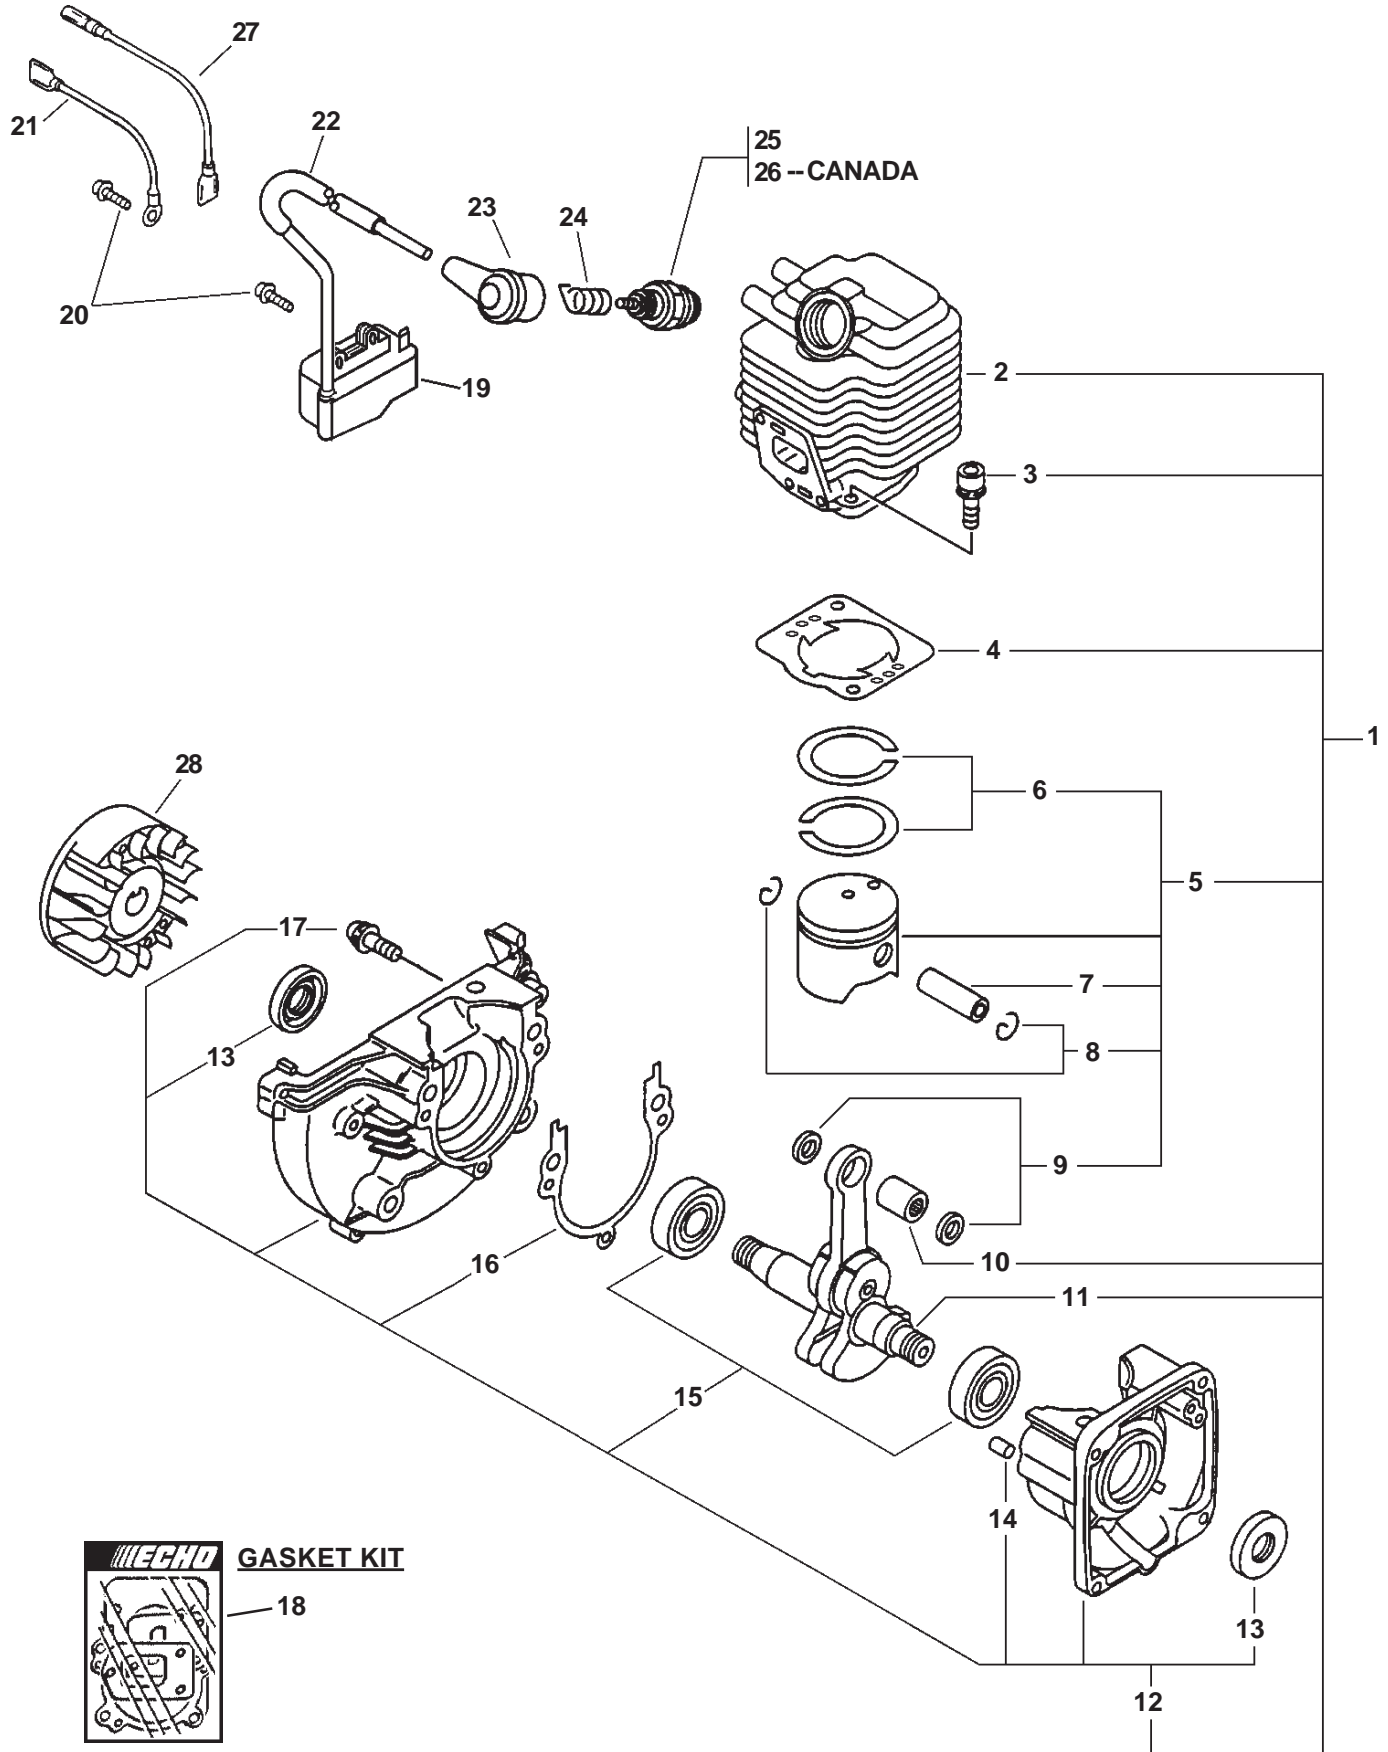

ITEM	PART NUMBER	QTY	DESCRIPTION	REMARKS
<u>OPTIONAL ENGINE REPOWER</u>				
1	SB1049	1	SHORT BLOCK	INCLUDES 2-17
2	A130000100	1	CYLINDER	
3	90016205022	2	BOLT 5X22	
★ 4	V100000020	1	GASKET, CYLINDER	
5	P021000410	1	PISTON KIT	INCLUDES ITEMS 6-9
6	A101000000	2	RING, PISTON	
7	10001311520	1	PIN, PISTON	
8	10001504630	2	CIRCLIP, PISTON PIN	
9	10001411520	2	SPACER, PISTON PIN	
10	10001251230	1	BEARING, NEEDLE	
11	10010044732	1	CRANKSHAFT ASY	
12	10020452130	1	CRANKCASE KIT	
13	10021242030	2	OIL SEAL	
14	10021503930	2	DOWEL PIN	
15	9403536201	2	BEARING, BALL	
★ 16	10024242030	1	GASKET, CRANKCASE	
17	90016205028	3	BOLT 5X28	

SERIAL NUMBERS: 05001001-07999999

SERIAL NUMBERS: 05001001-07999999

ITEM	PART NUMBER	QTY	DESCRIPTION	REMARKS
<u>OPTIONAL ENGINE REPOWER</u>				
1	SB1066	1	SHORT BLOCK	INCLUDES 2-17
2	A130000420	1	CYLINDER	
3	90016205022	2	BOLT 5X22	
★ 4	V100000080	1	GASKET, CYLINDER	
5	P021001101	1	PISTON KIT	INCLUDES ITEMS 6-9
6	A101000000	2	RING, PISTON	
7	10001311520	1	PIN, PISTON	
8	10001504630	2	CIRCLIP, PISTON PIN	
9	10001411520	2	SPACER, PISTON PIN	
10	V553000030	1	BEARING, NEEDLE	INCLUDES ITEM 10
11	A011000150	1	CRANKSHAFT ASY	
12	10020452130	1	CRANKCASE KIT	
13	10021242030	2	OIL SEAL	
14	10021503930	2	DOWEL PIN	
15	9403536201	2	BEARING, BALL	
★ 16	10024242030	1	GASKET, CRANKCASE	
17	90016205028	3	BOLT 5X28	