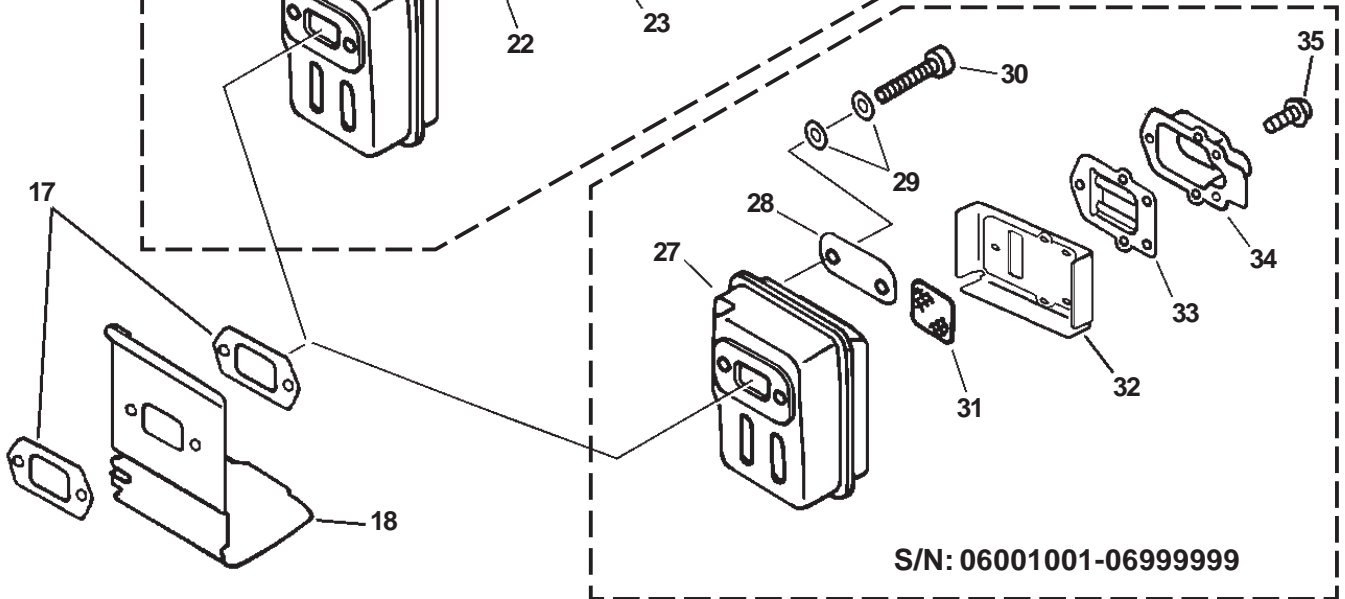

SERIAL NUMBERS: 05001001-07999999

SERIAL NUMBERS: 05001001-07999999

ITEM	PART NUMBER	QTY	DESCRIPTION	REMARKS
1	21041752730	1	WING BOLT	
2	13031306563	1	LID, AIR CLEANER	
3	89012106360	1	LABEL, CHOKE	
4	89012105360	1	LABEL, CHOKE	CANADA MODELS: 07001001-07999999
5	13031054130	1	FILTER, AIR	
6	13030706561	1	CASE, AIR CLEANER	INCLUDES ITEM 7
7	90024205065	2	SCREW 5X65	
8	12901152730	1	PLATE, PREVENT	
9	A021000530	1	CARBURETOR -- C1U-K68	
★ 10	13001020560	1	GASKET, INTAKE	
11	90023805022	2	SCREW 5X22	
12	13001705062	1	INSULATOR, INTAKE	
13	90050000005	2	NUT 5	
★ 14	13001009561	2	GASKET, INTAKE	
★ 15	10151420560	1	SHIELD, INTAKE	
16	P021004650	1	GASKET KIT	
★ 17	V104000160	2	GASKET, EXHAUST	
★ 18	14587105760	1	SHIELD, EXHAUST	

S/N: 05001001-05999999 & 07001001-07999999

19	14580642030	1	MUFFLER	
20	90060000005	2	WASHER	
21	90010505055	2	BOLT 5X55	
22	14586240630	1	SCREEN, MUFFLER	
★ 23	14586642031	1	GASKET, EXHAUST	
24	A313000110	1	GUIDE, EXHAUST - INNER	
25	A313000420	1	GUIDE, EXHAUST - OUTER	
26	90024204010	3	SCREW 4X10	

S/N: 06001001-06999999

27	A300000141	1	MUFFLER	
28	V150000371	1	PLATE, EYE	
29	V347000000	4	WASHER, CONICAL	
30	90010505055	2	BOLT 5X55	
31	14586240630	1	SCREEN, MUFFLER	
★ 32	V104000360	1	GASKET, EXHAUST	
33	A313000140	1	GUIDE, EXHAUST - INNER	
34	A313000400	1	GUIDE, EXHAUST - OUTER	
35	9136704010	5	SCREW 4X10	

★ Also Included In GASKET KIT