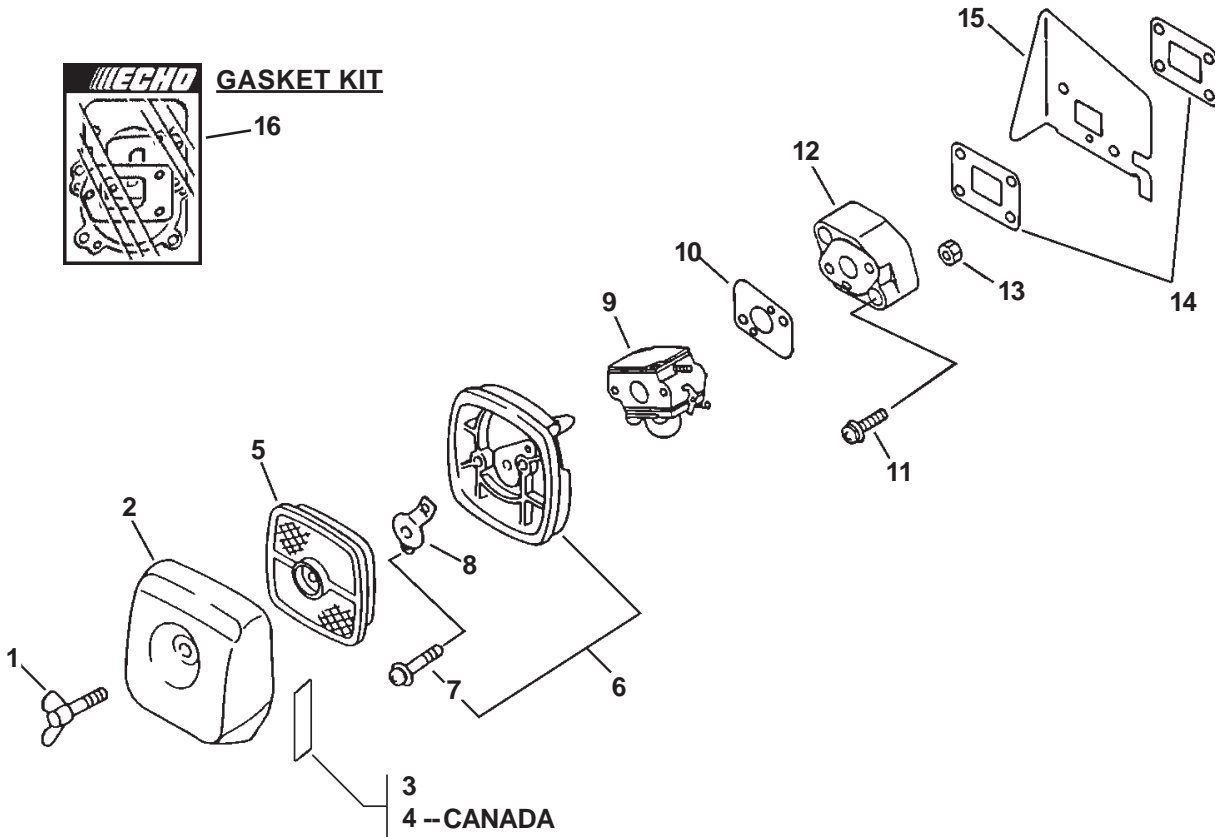

SERIAL NUMBERS: 08001001-10999999

SERIAL NUMBERS: 08001001-10999999

ITEM	PART NUMBER	QTY	DESCRIPTION	REMARKS
1	21041752730	1	WING BOLT	
2	13031306563	1	LID, AIR CLEANER	
3	89012106360	1	LABEL, CHOKE	
4	89012105360	1	LABEL, CHOKE	CANADA MODELS: 10001001-10999999
5	13031054130	1	FILTER, AIR	
6	13030706561	1	CASE, AIR CLEANER	INCLUDES ITEM 7
7	90024205065	2	SCREW 5X65	
8	12901152730	1	PLATE, PREVENT	
9	A021000940	1	CARBURETOR -- C1U-K78	
★ 10	13001020560	1	GASKET, INTAKE	
11	90023805022	2	SCREW 5X22	
12	13001705062	1	INSULATOR, INTAKE	
13	90050000005	2	NUT 5	
★ 14	13001009561	2	GASKET, INTAKE	
15	10151420560	1	SHIELD, INTAKE	
16	P021008590	1	GASKET KIT	
17	V104000631	1	SHIELD, EXHAUST	

S/N: 08001001-08999999 & 10001001-10002700

18	14580642030	1	MUFFLER	
19	90060000005	2	WASHER	
20	90010505055	2	BOLT 5X55	
21	14586240630	1	SCREEN, MUFFLER	
★ 22	14586642031	1	GASKET, EXHAUST	
23	A313000570	1	GUIDE, EXHAUST - INNER	
24	A313000620	1	GUIDE, EXHAUST - OUTER	
25	90024204010	3	SCREW 4X10	

S/N: 09001001-09999999 & 10002701-07999999

26	A300000141	1	MUFFLER	
27	V150000371	1	PLATE, EYE	
28	V347000000	4	WASHER, CONICAL	
29	90010505055	2	BOLT 5X55	
30	14586240630	1	SCREEN, MUFFLER	
★ 31	V104000360	1	GASKET, EXHAUST	
32	A313000590	1	GUIDE, EXHAUST - INNER	
33	A313000630	1	GUIDE, EXHAUST - OUTER	
34	9136704010	5	SCREW 4X10	

★ Also Included In GASKET KIT