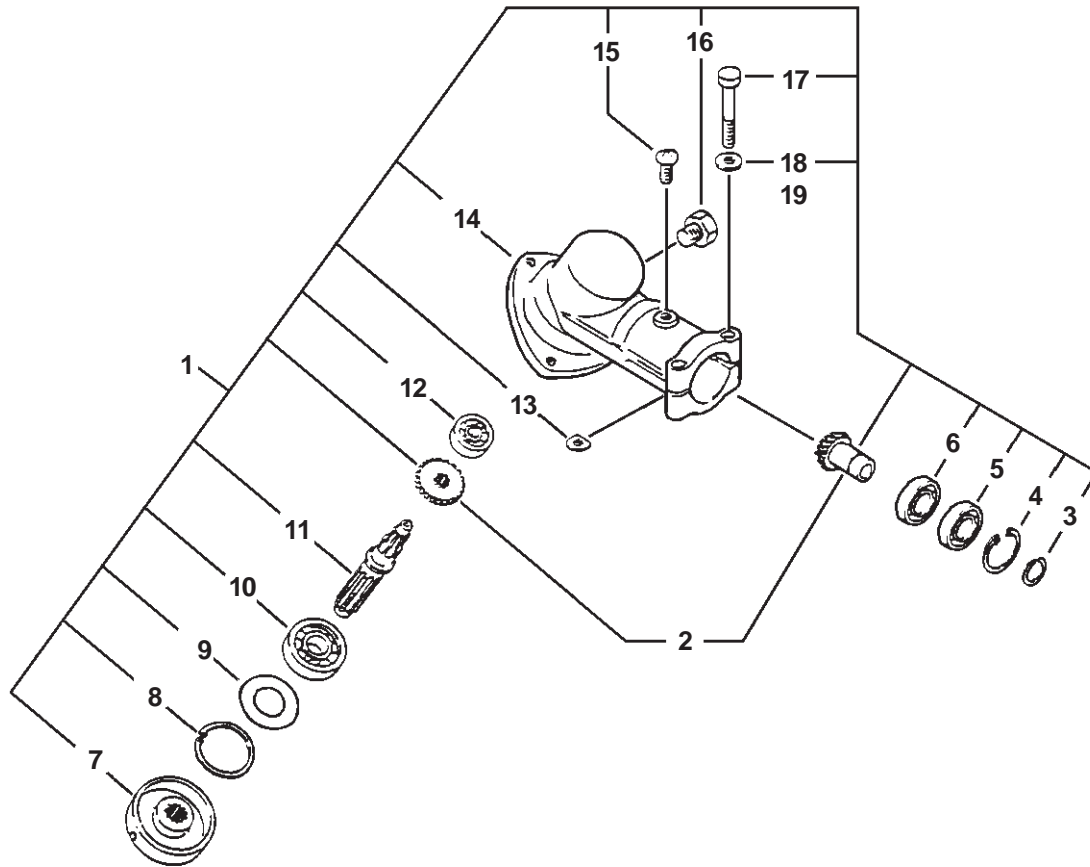

SERIAL NUMBERS: 08001001-08999999 & 10001001-10999999

26	14581011520	1	MUFFLER	
27	14586240630	1	SCREEN, MUFFLER	
★ 28	14586642031	1	GASKET, EXHAUST	
29	A313000690	1	GUIDE, EXHAUST	
30	90024204010	3	SCREW 4X10	
31	90060000005	2	WASHER 5	
32	90010505050	2	BOLT 5X50	

★ Also Included In GASKET KIT

SRM-251, 251E

HANDLES, THROTTLE CABLE, DRIVESHAFT

ITEM	PART NUMBER	QTY	DESCRIPTION	REMARKS
1	61060944730	1	MAIN PIPE ASY	INCLUDES ITEMS 2-6
2	89016054130	1	LABEL, CAUTION	
2	89031749030	1	LABEL, CAUTION - CANADA	
3	89022809560	1	LABEL, CAUTION - SPANISH	
4	89015204930	1	LABEL, ALIGNMENT	
5	61024644730	2	STOPPER	
6	61021744730	1	LINER	
7	61001344730	1	DRIVESHAFT - FLEXIBLE	
8	P021008322	1	FRONT HANDLE ASY	INCLUDES ITEM 9
9	90024205040	2	SCREW 4X40	
10	P021008330	1	HANDLE GRIP ASY	
11	88995021060	4	SCREW	
12	90023805020	2	SCREW 5X20	
13	V495000680	2	BAND	
14	C450000180	1	TRIGGER, THROTTLE	
15	V430001390	1	CABLE, THROTTLE	
16	V475003390	1	TUBE	
17	V452000210	1	SPRING, THROTTLE RETURN	
18	C453000150	1	LOCKOUT, THROTTLE	
19	V452000240	1	SPRING, THROTTLE LOCKOUT	
20	C460000050	1	LOCKOUT, THROTTLE CONTROL	
21	A440000570	1	IGNITION SWITCH KIT	INCLUDES ITEMS 22-23
22	9154503010	1	SCREW 3X10	
23	A444000020	1	KNOB, SWITCH	

ITEM	PART NUMBER	QTY	DESCRIPTION	REMARKS
1	P021008180	1	GEAR HOUSING ASY	INCLUDES ITEMS 2-18
2	61030044830	1	GEAR SET	
3	90070600010	1	CIRCLIP 10	
4	90070200022	1	CIRCLIP 22	
5	9406306900	1	BEARING, BALL 6900Z	
6	9406006900	1	BEARING, BALL 6900	
7	C535000210	1	PLATE, ADAPTER - UPPER	
8	90070200032	1	CIRCLIP 32	
9	V340000130	1	WASHER	
10	90081206201	1	BEARING, BALL 6201	
11	C534000270	1	SHAFT, P.T.O.	
12	9406000609	1	BEARING, BALL 609	
13	61023904130	2	SHIM WASHER	
14	C531000310	1	CASE, GEAR	
15	90024205010	1	SCREW 5X10	
16	61043450031	1	BOLT 8X8	
17	90010005035	2	BOLT 5X35	
18	90060000005	2	WASHER 5	