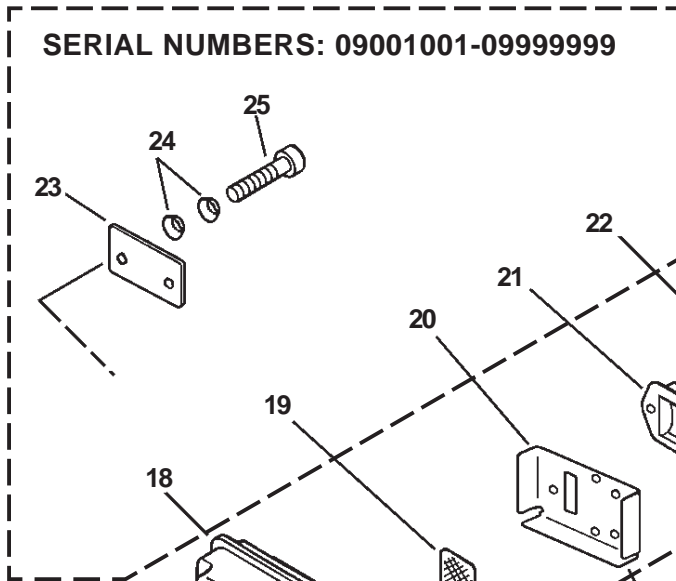

GASKET KIT

SERIAL NUMBERS:
08001001-08999999 & 10001001-10999999

ITEM	PART NUMBER	QTY	DESCRIPTION	REMARKS
1	P021008721	1	GASKET KIT	
2	V299000250	1	KNOB, AIR CLEANER LID	
3	A232000271	1	LID, AIR CLEANER	
4	89012152730	1	LABEL, CHOKE	
5	89033252730	1	LABEL, CHOKE	CANADA MODELS
6	13031054130	1	FILTER, AIR	
7	90022005065	2	SCREW 5X65	
8	12901152730	1	PLATE, PREVENT	
9	P021000991	1	CASE, AIR CLEANER	
10	A021001010	1	CARBURETOR -- C1U-K81	
★ 11	V103000200	1	GASKET, INTAKE	
12	90016205025	2	BOLT 5X25	
13	A200000200	1	INSULATOR, INTAKE	
★ 14	V103000210	1	SHIELD, INTAKE	
★ 15	V104000660	1	SHIELD, EXHAUST	
16	A320000330	1	COVER, MUFFLER	
17	90010605020	1	BOLT 5X20	

SERIAL NUMBERS: 09001001-09999999

18	A300000521	1	MUFFLER	
19	14586240630	1	SCREEN, MUFFLER	
★ 20	V104000072	1	GASKET, EXHAUST	
21	A313000700	1	GUIDE, EXHAUST	
22	9136704012	3	SCREW 4X12	
23	V150000371	1	EYE PLATE	
24	V347000000	4	WASHER, CONICAL	
25	90010505055	2	BOLT 5X55	

SERIAL NUMBERS: 08001001-08999999 & 10001001-10999999

26	14581011520	1	MUFFLER	
27	14586240630	1	SCREEN, MUFFLER	
★ 28	14586642031	1	GASKET, EXHAUST	
29	A313000690	1	GUIDE, EXHAUST	
30	90024204010	3	SCREW 4X10	
31	90060000005	2	WASHER 5	
32	90010505050	2	BOLT 5X50	

★ Also Included In GASKET KIT