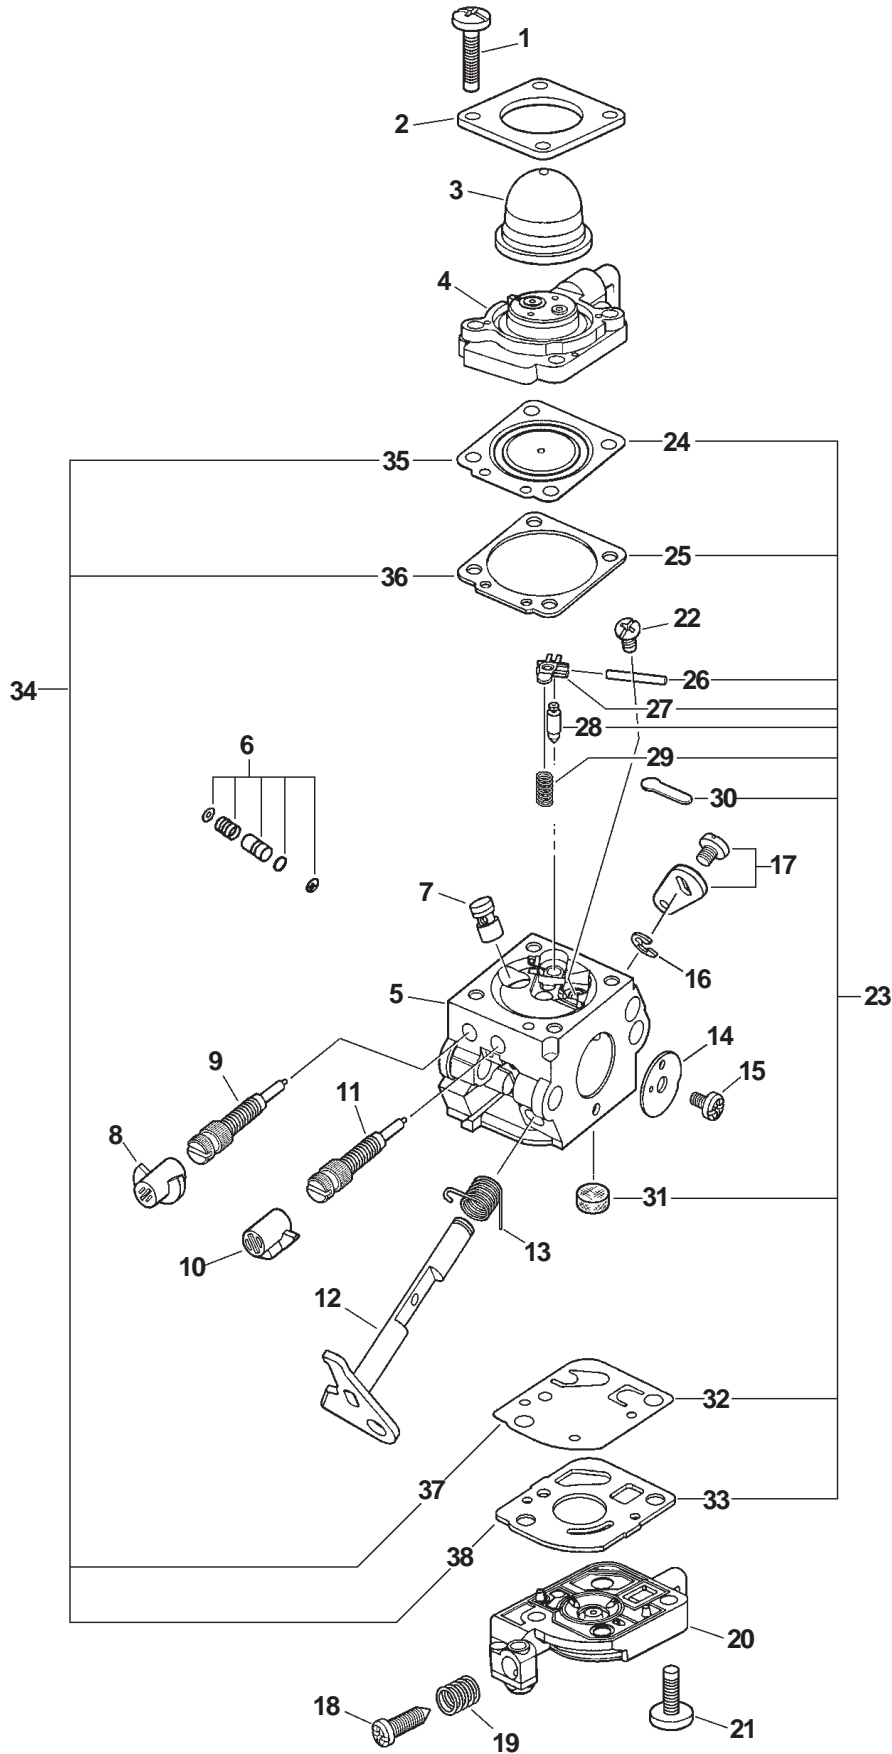

ITEM	PART NUMBER	QTY	DESCRIPTION	REMARKS
	A021001010	1	CARBURETOR--C1U-K81	
1	P005000980	4	SCREW, PURGE BASE	
2	P005000620	1	RETAINER, PURGE PUMP	
3	12538108660	1	PUMP, PURGE	
4	P005001680	1	PURGE BASE ASY	
5	-----	1	BODY, CARBURETOR	NOT AVAILABLE SEPARATELY
6	12530613120	1	PUMP KIT	
7	P005001920	1	NOZZLE, CHECK VALVE	
8	12532939030	1	CAP, MIXTURE LIMITER - HIGH SPEED	
9	12532013310	1	NEEDLE - HIGH SPEED	
10	12532909860	1	CAP, MIXTURE LIMITER - LOW SPEED	
11	12531813120	1	NEEDLE - LOW SPEED	
12	P005001700	1	THROTTLE SHAFT	
13	12531342030	1	SPRING, THROTTLE RETURN	
14	12531649030	1	VALVE, THROTTLE	
15	12531413930	1	SCREW, THROTTLE VALVE	
16	12532713930	1	CLIP, THROTTLE SHAFT	
17	P005001690	1	THROTTLE LEVER KIT	
18	12533406960	1	SCREW, THROTTLE ADJUST	
19	12533306960	1	SPRING, IDLE ADJUSTER	
20	12532412820	1	COVER, FUEL PUMP	
21	12531012820	2	SCREW, FUEL PUMP COVER	
22	12533942030	1	SCREW, METERING LEVER PIN	
23	12530013120	1	REPAIR KIT	INCLUDES ITEMS 24-33
24	-----	1	DIAPHRAGM, METERING	
25	-----	1	GASKET, METERING DIAPHRAGM	
26	-----	1	PIN, METERING LEVER	
27	-----	1	LEVER, METERING	
28	-----	1	VALVE, INLET NEEDLE	
29	-----	1	SPRING, METERING LEVER	
30	-----	1	WELCH PLUG	
31	-----	1	STRAINER	
32	-----	1	DIAPHRAGM, FUEL PUMP	
33	-----	1	GASKET, FUEL PUMP	
34	12530313120	1	GASKET/DIAPHRAGM KIT	INCLUDES ITEMS 35-38
35	-----	1	DIAPHRAGM, METERING	
36	-----	1	GASKET, METERING DIAPHRAGM	
37	-----	1	DIAPHRAGM, FUEL PUMP	
38	-----	1	GASKET, FUEL PUMP