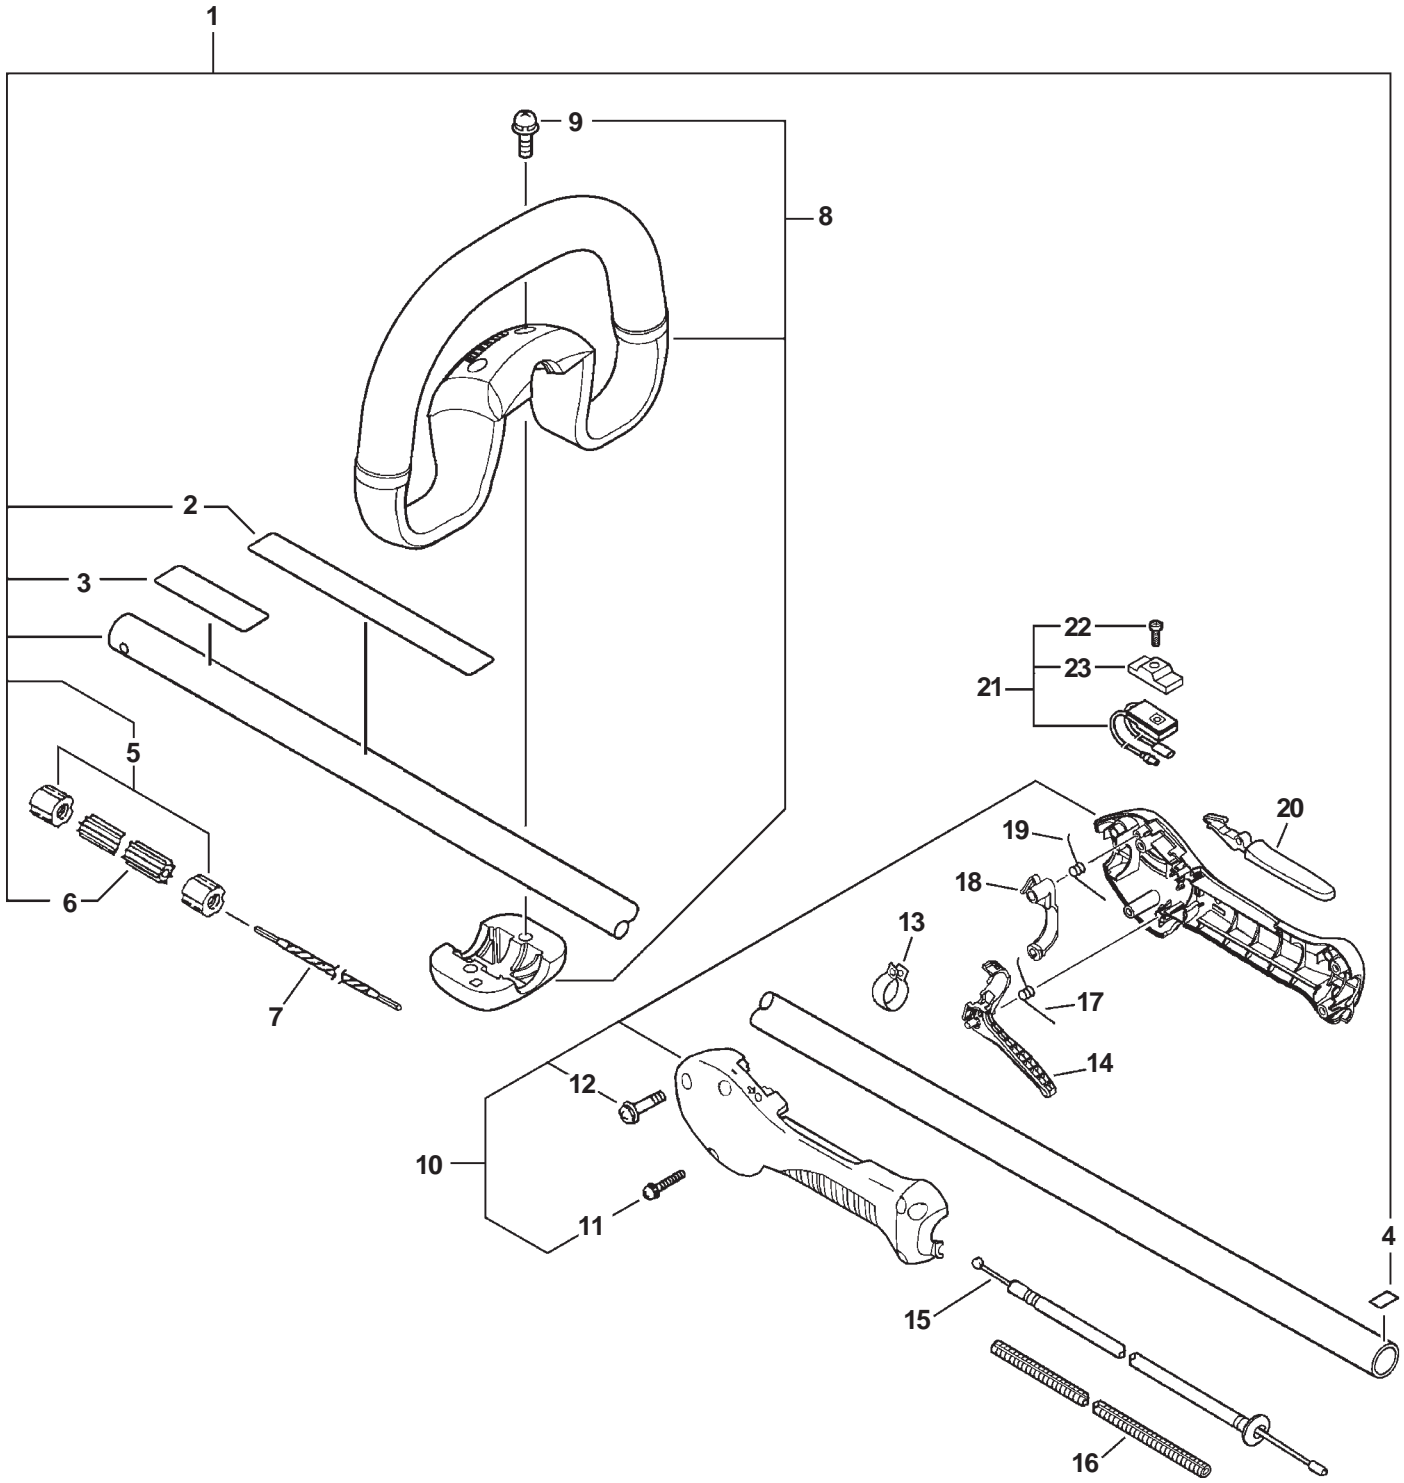

SRM-251, 251E

HANDLES, THROTTLE CABLE, DRIVESHAFT

ITEM	PART NUMBER	QTY	DESCRIPTION	REMARKS
1	61060944730	1	MAIN PIPE ASY	INCLUDES ITEMS 2-6
2	89016054130	1	LABEL, CAUTION	
2	89031749030	1	LABEL, CAUTION - CANADA	
3	89022809560	1	LABEL, CAUTION - SPANISH	
4	89015204930	1	LABEL, ALIGNMENT	
5	61024644730	2	STOPPER	
6	61021744730	1	LINER	
7	61001344730	1	DRIVESHAFT - FLEXIBLE	
8	P021008322	1	FRONT HANDLE ASY	INCLUDES ITEM 9
9	90024205040	2	SCREW 4X40	
10	P021008330	1	HANDLE GRIP ASY	
11	88995021060	4	SCREW	
12	90023805020	2	SCREW 5X20	
13	V495000680	2	BAND	
14	C450000180	1	TRIGGER, THROTTLE	
15	V430001390	1	CABLE, THROTTLE	
16	V475003390	1	TUBE	
17	V452000210	1	SPRING, THROTTLE RETURN	
18	C453000150	1	LOCKOUT, THROTTLE	
19	V452000240	1	SPRING, THROTTLE LOCKOUT	
20	C460000050	1	LOCKOUT, THROTTLE CONTROL	
21	A440000570	1	IGNITION SWITCH KIT	INCLUDES ITEMS 22-23
22	9154503010	1	SCREW 3X10	
23	A444000020	1	KNOB, SWITCH