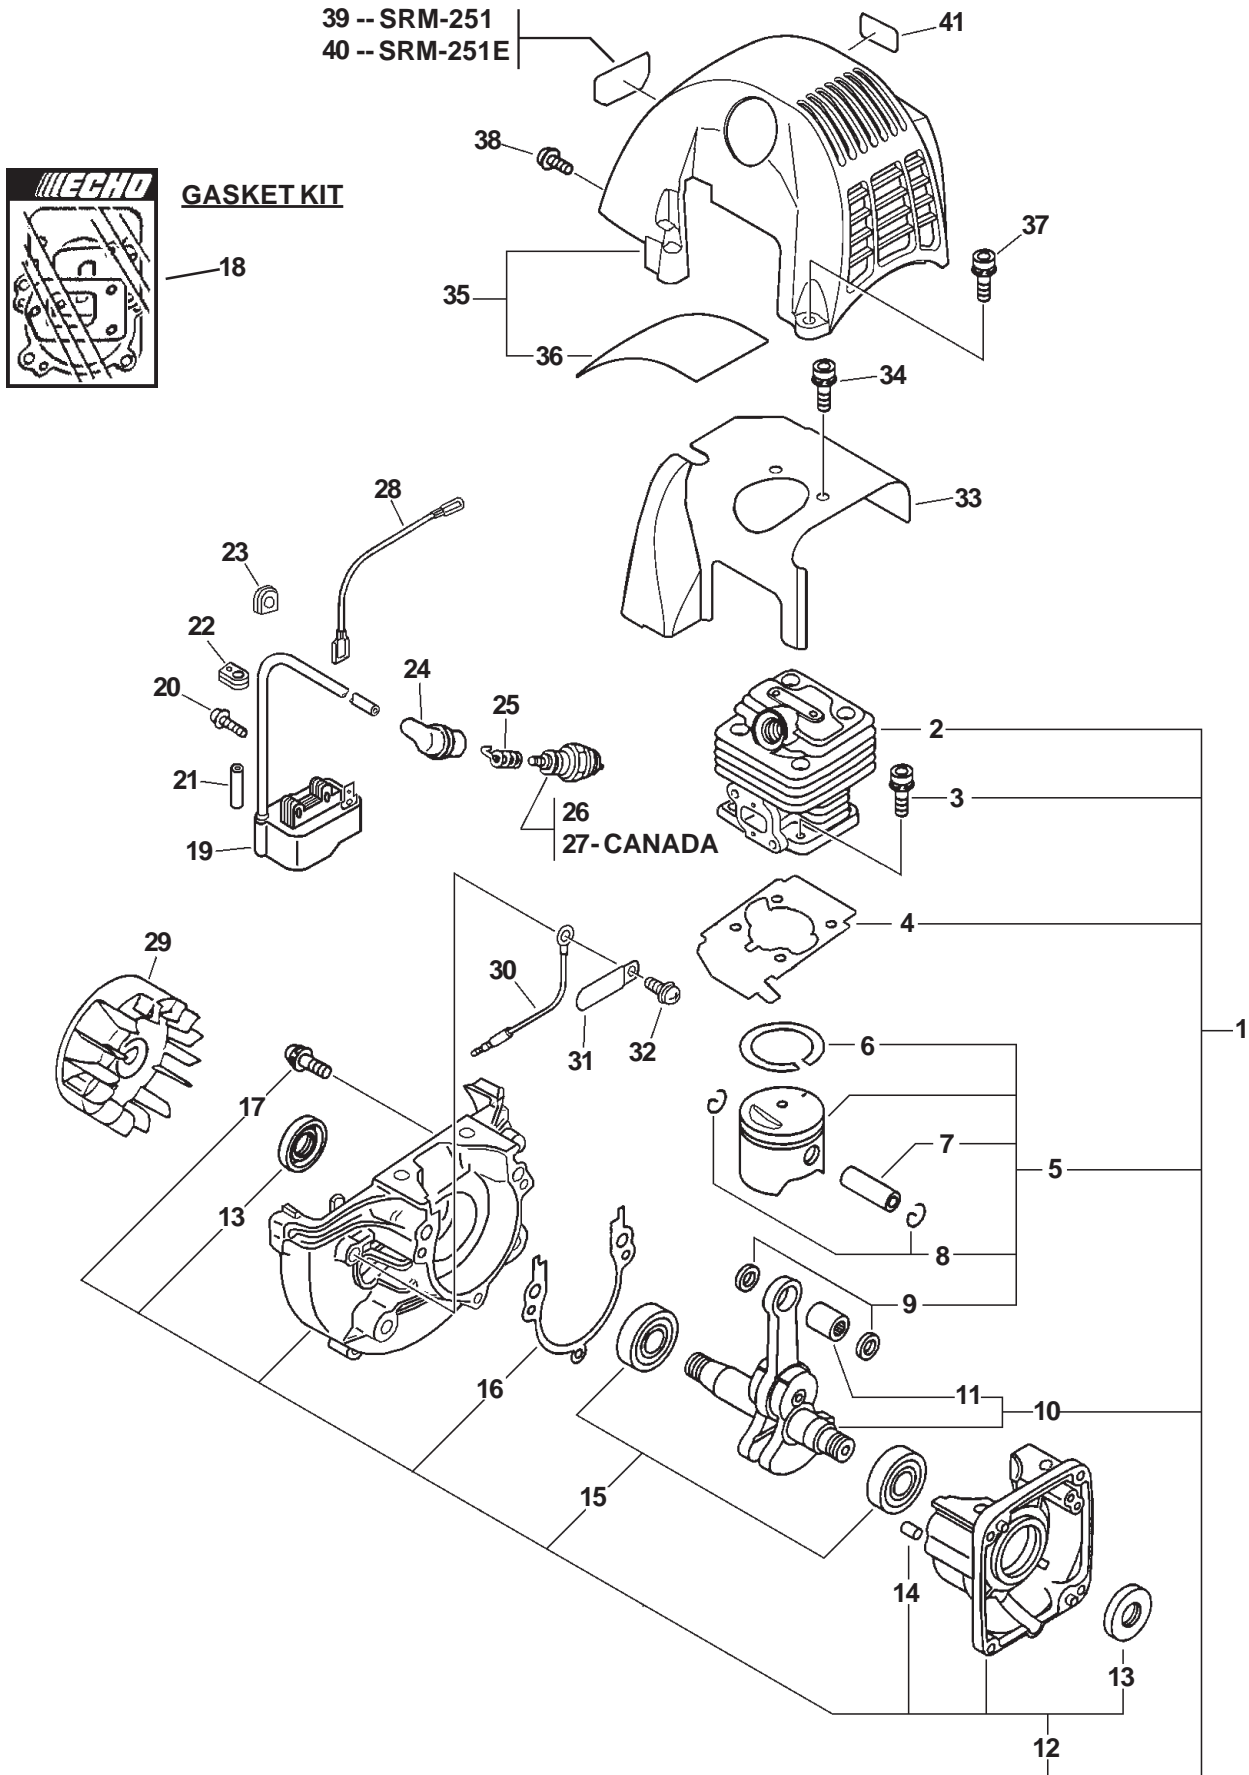

PARTS CATALOG
**TRIMMER/
 BRUSHCUTTER**

25.4cc

MODEL: SERIAL NUMBERS

SRM-251: 09001001-09999999

SRM-251E: 08001001-08999999
10001001-10999999

ECHO, INCORPORATED

400 Oakwood Road Lake Zurich, Illinois 60047

WWW.ECHO-USA.COM

SRM-251, 251E**ENGINE, SHORT BLOCK, IGNITION, CYLINDER COVER**

ITEM	PART NUMBER	QTY	DESCRIPTION	REMARKS
<u>OPTIONAL ENGINE REPOWER</u>				
1	SB1081	1	SHORT BLOCK	INCLUDES ITEMS 2-17
2	A130000671	1	CYLINDER	
3	90016205025	4	BOLT 5X25	
★ 4	V100000181	1	GASKET, CYLINDER	
5	P021008221	1	PISTON KIT	INCLUDES ITEMS 6-9
6	A101000100	1	RING, PISTON	
7	V606000000	1	PIN, PISTON	
8	10001504630	2	CIRCLIP, PISTON PIN	
9	10001411520	2	SPACER, PISTON PIN	
10	A011000370	1	CRANKSHAFT ASY	INCLUDES ITEMS 11
11	V553000010	1	BEARING, NEEDLE	
12	P021008231	1	CRANKCASE KIT	INCLUDES ITEMS 13-17
13	10021242031	2	OIL SEAL	
14	10021503930	2	DOWEL PIN	
15	9403536201	2	BEARING, BALL	
★ 16	10024242030	1	GASKET, CRANKCASE	
17	90016205028	3	BOLT 5X28	
★ Also Included In GASKET KIT				
18	P021008721	1	GASKET KIT	
19	A411000210	1	COIL, IGNITION	
20	90016204020	2	BOLT 4X20	
21	V475003380	1	TUBE	
22	V135000030	1	GROMMET	
23	15611004920	1	GROMMET	
24	A427000012	1	CAP, SPARK PLUG	
25	A426000010	1	TERMINAL, SPARK PLUG CAP	
26	15901019830	1	SPARK PLUG -- BPM-8Y	
27	A425000000	1	SPARK PLUG -- BPMR-8Y	CANADA MODELS
28	16201004561	1	LEAD, IGNITION	
29	A409000210	1	FLYWHEEL	
30	16201452930	1	LEAD, GROUND	
31	15911621231	1	CLAMP	
32	90024205010	1	SCREW 5X10	
33	A160000690	1	SHIELD, CYLINDER	
34	90010605008	2	BOLT 5X8	
35	P021008250	1	CYLINDER COVER ASY	INCLUDES ITEMS 36
36	A209000010	1	INSULATOR	
37	9114005012	1	BOLT 5X12	
38	V202000030	1	BOLT 4	
39	X503006150	1	LABEL, MODEL -- SRM-251	
40	X503006160	1	LABEL, MODEL -- SRM-251E	
41	89016006361	1	LABEL, CAUTION - HOT	