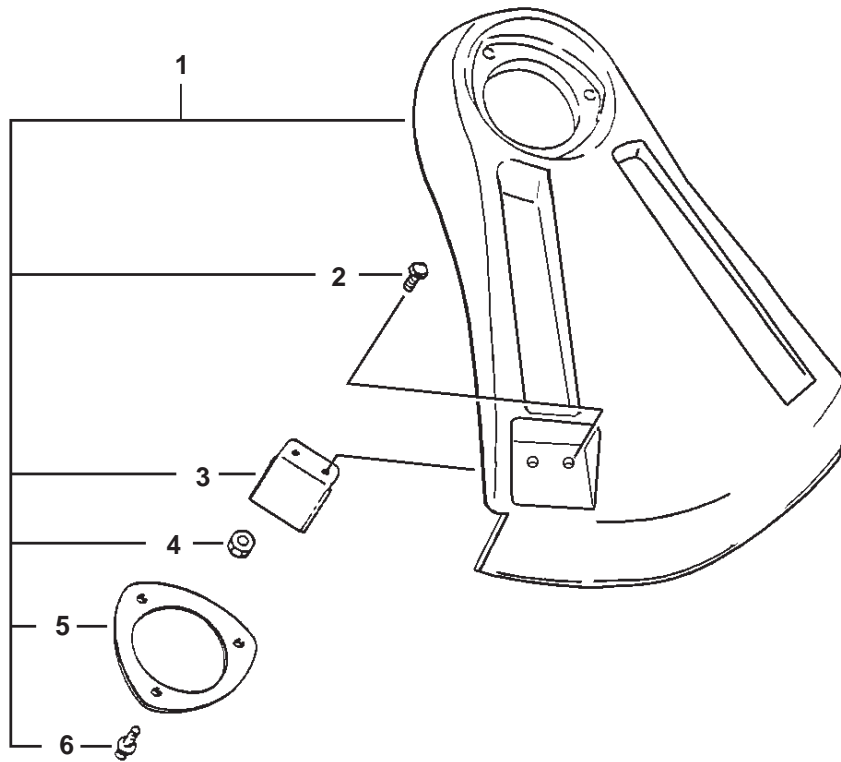

★ Also Included In GASKET KIT

SRM-251, 251E

HANDLES, THROTTLE CABLE, DRIVESHAFT

ITEM	PART NUMBER	QTY	DESCRIPTION	REMARKS
1	61060944730	1	MAIN PIPE ASY	INCLUDES ITEMS 2-6
2	89016054130	1	LABEL, CAUTION	
2	89031749030	1	LABEL, CAUTION - CANADA	
3	89022809560	1	LABEL, CAUTION - SPANISH	
4	89015204930	1	LABEL, ALIGNMENT	
5	61024644730	2	STOPPER	
6	61021744730	1	LINER	
7	61001344730	1	DRIVESHAFT - FLEXIBLE	
8	P021008322	1	FRONT HANDLE ASY	INCLUDES ITEM 9
9	90024205040	2	SCREW 4X40	
10	P021008330	1	HANDLE GRIP ASY	
11	88995021060	4	SCREW	
12	90023805020	2	SCREW 5X20	
13	V495000680	2	BAND	
14	C450000180	1	TRIGGER, THROTTLE	
15	V430001390	1	CABLE, THROTTLE	
16	V475003390	1	TUBE	
17	V452000210	1	SPRING, THROTTLE RETURN	
18	C453000150	1	LOCKOUT, THROTTLE	
19	V452000240	1	SPRING, THROTTLE LOCKOUT	
20	C460000050	1	LOCKOUT, THROTTLE CONTROL	
21	A440000570	1	IGNITION SWITCH KIT	INCLUDES ITEMS 22-23
22	9154503010	1	SCREW 3X10	
23	A444000020	1	KNOB, SWITCH	

ITEM	PART NUMBER	QTY	DESCRIPTION	REMARKS
1	P021008180	1	GEAR HOUSING ASY	INCLUDES ITEMS 2-18
2	61030044830	1	GEAR SET	
3	90070600010	1	CIRCLIP 10	
4	90070200022	1	CIRCLIP 22	
5	9406306900	1	BEARING, BALL 6900Z	
6	9406006900	1	BEARING, BALL 6900	
7	C535000210	1	PLATE, ADAPTER - UPPER	
8	90070200032	1	CIRCLIP 32	
9	V340000130	1	WASHER	
10	90081206201	1	BEARING, BALL 6201	
11	C534000270	1	SHAFT, P.T.O.	
12	9406000609	1	BEARING, BALL 609	
13	61023904130	2	SHIM WASHER	
14	C531000310	1	CASE, GEAR	
15	90024205010	1	SCREW 5X10	
16	61043450031	1	BOLT 8X8	
17	90010005035	2	BOLT 5X35	
18	90060000005	2	WASHER 5	