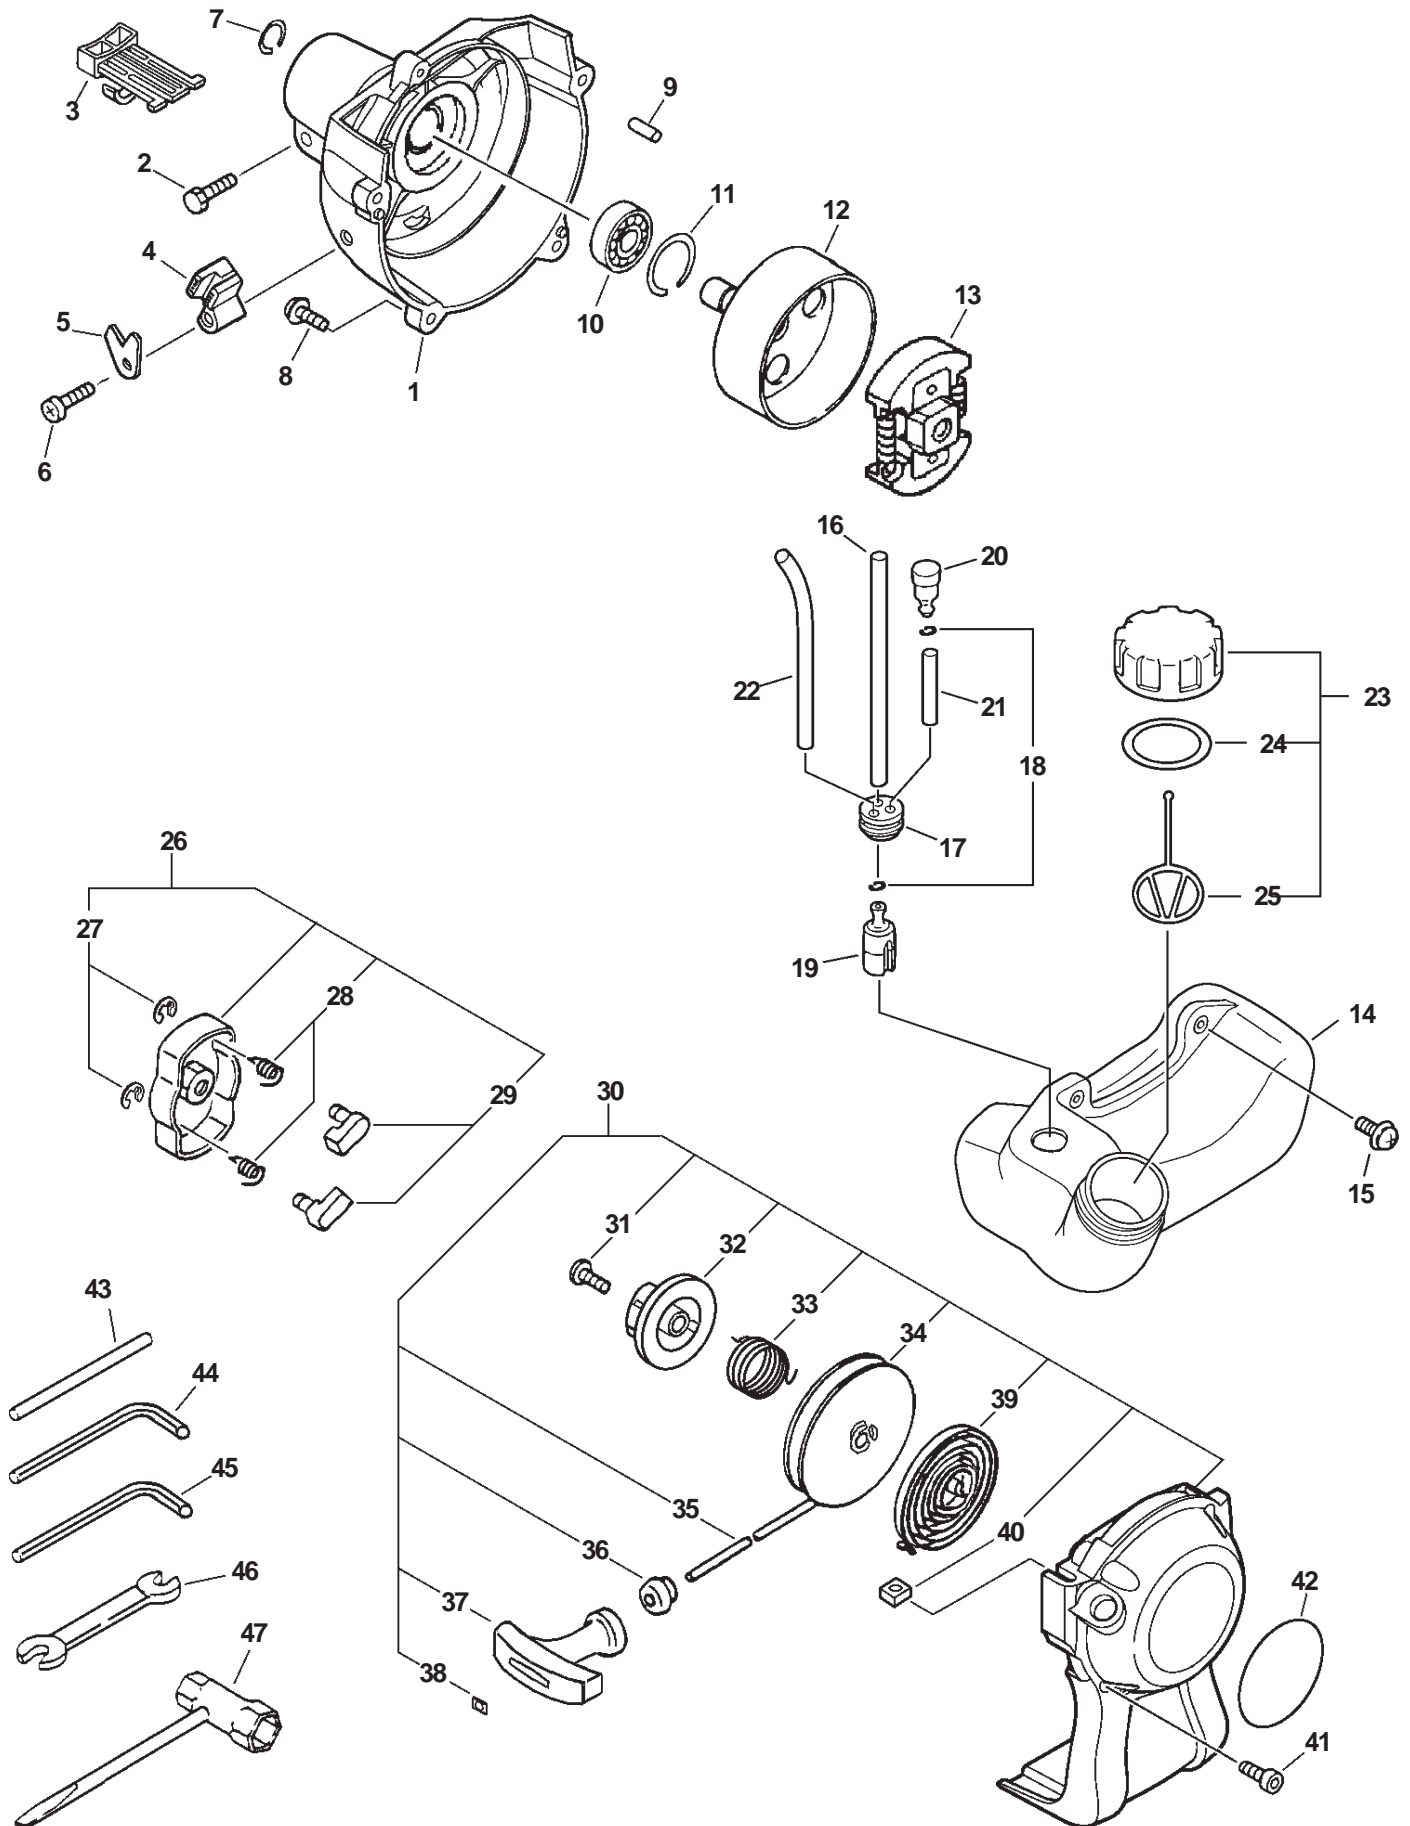

PARTS CATALOG
**TRIMMER/
 BRUSHCUTTER**

25.4cc

MODEL: SERIAL NUMBERS

SRM-251: 09001001-09999999

SRM-251E: 08001001-08999999
10001001-10999999

ECHO, INCORPORATED

400 Oakwood Road Lake Zurich, Illinois 60047

WWW.ECHO-USA.COM

SRM-251, 251E**ENGINE, SHORT BLOCK, IGNITION, CYLINDER COVER**

ITEM	PART NUMBER	QTY	DESCRIPTION	REMARKS
<u>OPTIONAL ENGINE REPOWER</u>				
1	SB1081	1	SHORT BLOCK	INCLUDES ITEMS 2-17
2	A130000671	1	CYLINDER	
3	90016205025	4	BOLT 5X25	
★ 4	V100000181	1	GASKET, CYLINDER	
5	P021008221	1	PISTON KIT	INCLUDES ITEMS 6-9
6	A101000100	1	RING, PISTON	
7	V606000000	1	PIN, PISTON	
8	10001504630	2	CIRCLIP, PISTON PIN	
9	10001411520	2	SPACER, PISTON PIN	
10	A011000370	1	CRANKSHAFT ASY	INCLUDES ITEMS 11
11	V553000010	1	BEARING, NEEDLE	
12	P021008231	1	CRANKCASE KIT	INCLUDES ITEMS 13-17
13	10021242031	2	OIL SEAL	
14	10021503930	2	DOWEL PIN	
15	9403536201	2	BEARING, BALL	
★ 16	10024242030	1	GASKET, CRANKCASE	
17	90016205028	3	BOLT 5X28	
★ Also Included In GASKET KIT				
18	P021008721	1	GASKET KIT	
19	A411000210	1	COIL, IGNITION	
20	90016204020	2	BOLT 4X20	
21	V475003380	1	TUBE	
22	V135000030	1	GROMMET	
23	15611004920	1	GROMMET	
24	A427000012	1	CAP, SPARK PLUG	
25	A426000010	1	TERMINAL, SPARK PLUG CAP	
26	15901019830	1	SPARK PLUG -- BPM-8Y	
27	A425000000	1	SPARK PLUG -- BPMR-8Y	CANADA MODELS
28	16201004561	1	LEAD, IGNITION	
29	A409000210	1	FLYWHEEL	
30	16201452930	1	LEAD, GROUND	
31	15911621231	1	CLAMP	
32	90024205010	1	SCREW 5X10	
33	A160000690	1	SHIELD, CYLINDER	
34	90010605008	2	BOLT 5X8	
35	P021008250	1	CYLINDER COVER ASY	INCLUDES ITEMS 36
36	A209000010	1	INSULATOR	
37	9114005012	1	BOLT 5X12	
38	V202000030	1	BOLT 4	
39	X503006150	1	LABEL, MODEL -- SRM-251	
40	X503006160	1	LABEL, MODEL -- SRM-251E	
41	89016006361	1	LABEL, CAUTION - HOT	